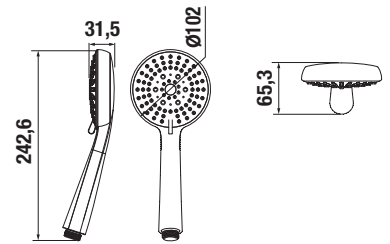

H 3671R 1 004 214 1

H 3671R 1 004 215 1

H 3671R 1 004 214 1

H 3671R 1 004 215 1

ACCESSORIES RIO

recommended shower sets Rio

Article number	Description
H 3651R 0 004 361 1	shower set (hand shower \varnothing 100mm, 1 function, hand shower holder, shower hose 1.7 m, metal)
H 3651R 0 004 373 1	shower set (hand shower \varnothing 100mm, 3 different functions, hand shower holder, shower hose 1.7 m, metal)
Optional:	
H 3641X 0 004 811 1	slide bar soap dish H 3 641X 0 004 310 1, chrome-plated