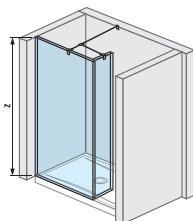

glass wall, side-mounted, incl. short glass

Article number	Description
H 26842 1 002 668 1	glass wall, side-mounted 70 cm, for shower trays 120×80 cm, 120×90 cm, 130×80 cm and 130×90 cm, JIKA perla Glass finish, incl. short glass, moulding to join two glass panes, side moulding and a bracket
H 26842 2 002 668 1	glass wall, side-mounted 80 cm for shower trays 140×80 cm and 140×90 cm, JIKA perla Glass finish, incl. short glass, moulding to join two glass panes, side moulding and a bracket

Article number	Glass dimensions (mm)			Shower tray dimensions (mm)		Entrance dimensions (mm)
	X	Y	Z	A	B	C
H 26842 1	697	200	2 000	1 200/1300	800/900	503/603
H 26842 2	797	200	2 000	1 400	800/900	603

Article number	Description
H 26742 6 002 668 1	glass wall, side-mounted 120 cm, for shower trays 120×80 cm and 120×90 cm, JIKA perla Glass finish, incl. short glass, moulding to join two glass panes, side moulding and a bracket
H 26742 7 002 668 1	glass wall, side-mounted 130 cm, for shower trays 130×80 cm and 130×90 cm, JIKA perla Glass finish, incl. short glass, moulding to join two glass panes, side moulding and a bracket
H 26742 8 002 668 1	glass wall, side-mounted 140 cm, for shower trays 140×80 cm and 140×90 cm, JIKA perla Glass finish, incl. short glass, moulding to join two glass panes, side moulding and a bracket