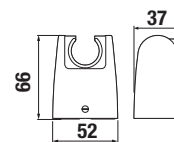

hand shower holder

Article number	Description
H 3691R 0 004 500 1	hand shower holder, 3 positions, chrome