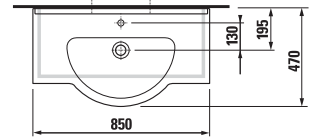

CERAMIC PRODUCTS MIO

countertop washbasin 85 cm

JIKA•perla

Article number

H 81471 2 xxx 104 1 countertop washbasin 85 cm*

* leveling paste is included in the package

Optional:

H 89034 9 000 000 1 installation kit for washbasins

H 89424 6 000 000 1 space-saving siphon for bathroom furniture Mio and for hospital washbasin Mio

countertop washbasin 105 cm

JIKA•perla

Article number

H 81471 7 xxx 104 1 countertop washbasin 105 cm*

* leveling paste is included in the package

Optional:

H 89034 9 000 000 1 installation kit for washbasins

H 89424 6 000 000 1 space-saving siphon for bathroom furniture Mio and for hospital washbasin Mio

hospital washbasin 64 cm

Article number

Description

H 81371 4 xxx 104 1 hospital washbasin 64 cm, without overflow

Optional:

H 89390 2 000 000 1 Laufen concealed siphon

H 89424 6 000 000 1 space-saving siphon for bathroom furniture Mio and for hospital washbasin Mio

* H 89424 6 000 000 1
** H 89390 2 000 000 1

recommended

Optional:

H 89034 9 000 000 1 installation kit for washbasins

H 37471 0 004 000 1 washbasin siphon Mio 5/4" - 32 mm, chrome, brass

H 37271 0 004 010 1 angle valve Mio 3/8" - 1/2", chrome, 2 pcs

Article number xxx = colour number (000 white, 100 JIKA perla).

000 white

100 JIKA perla