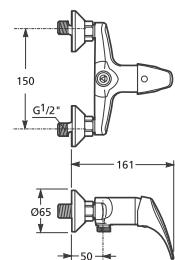

Spare parts can be found on page 284.

WARRANTY
5 years on
cartridge
and surface

All faucets are tested
for 70 000 cycles