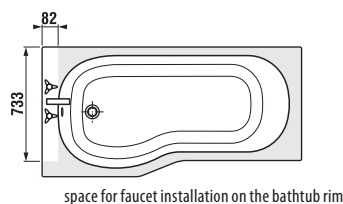

Areas shown in this colour that are not recommended for placing a bathtub outlet or a bathtub mixer outlet.

These areas are recommended for placing a bathtub outlet or a bathtub mixer outlet.

Benefits

- Acrylic bathtubs' material features good insulation properties, making their surfaces nicely warm.
- JIKA sanitary acryl keeps its colour for a long time and it is easy to clean.
- Acrylic panels provide for quick and easy attachment by means of special mounting system, thus being a suitable alternative to costly walling-in.
- Panels are made of the same high-quality and easy-to-maintain 100% acrylate as bathtubs
- If necessary, they provide an easy access to piping underneath the bathtub.