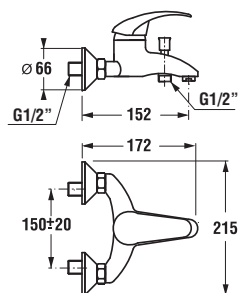

FAUCETS LYRA

bath/shower faucet without shower set

Article number	Description
H 32127 7 004 000 1	bath/shower faucet without shower set, chrome

Optional:	
H 3651R 0 004 361 1	shower set (hand shower $\varnothing$ 100 mm, 3 functions, holder, shower hose 1.7 m, chrome)
H 3651R 0 004 373 1	shower set (hand shower $\varnothing$ 100 mm, 3 functions, sliding bar, shower hose 1.7 m, chrome)

shower faucet without shower set

Article number	Description
H 33127 7 004 000 1	shower faucet without shower set, chrome

Optional:	
H 3651R 0 004 361 1	shower set (hand shower $\varnothing$ 100 mm, 3 functions, holder, shower hose 1.7 m, chrome)
H 3651R 0 004 373 1	shower set (hand shower $\varnothing$ 100 mm, 3 functions, sliding bar, shower hose 1.7 m, chrome)

bath/shower concealed faucet

Article number	Description
H 32127 6 004 000 1	bath/shower concealed faucet, chrome

Optional:	
H 3651R 0 004 361 1	shower set (hand shower $\varnothing$ 100 mm, 3 functions, holder, shower hose 1.7 m, chrome)
H 3651R 0 004 373 1	shower set (hand shower $\varnothing$ 100 mm, 3 functions, sliding bar, shower hose 1.7 m, chrome)

shower concealed faucet

Article number	Description
H 33127 6 004 000 1	shower concealed faucet, chrome

Optional:	
H 3651R 0 004 361 1	shower set (hand shower $\varnothing$ 100 mm, 3 functions, holder, shower hose 1.7 m, chrome)
H 3651R 0 004 373 1	shower set (hand shower $\varnothing$ 100 mm, 3 functions, sliding bar, shower hose 1.7 m, chrome)

Spare parts can be found on page 284.

It is recommended to combine shower sets, accessories and siphons found in Mio and Rio chapters.

Five-year guarantee for all faucets (surface and cartridges)

All faucets are tested for 70 000 cycles

ECODISK
Ecodisk cartridge can control water flow and temperature, achieving up to 50% savings!