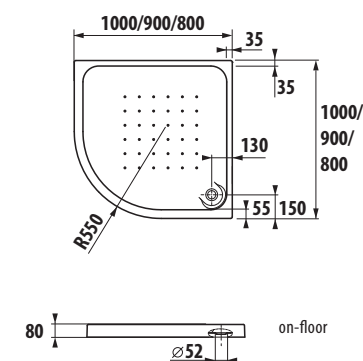

Antislip

You will not slip in your shower tray thanks to the special anti-slip surface.

H 2 9482 4 000 000 1

Benefits

- Extended five-year warranty
- All our bathtubs and basins are made from 100% acryl.
- On-floor and drop-in version
- Antislip finish
- Good insulation properties
- Warm surface
- Colour stability
- Easy maintenance

Combination with JIKA shower enclosures and doors is recommended (Cubito, Cubito Pure, Lyra plus).

Spare parts can be found on page 283.

100% ACRYL
All our bathtubs and shower trays are made from 100% acryl

made in EU
Made in the European Union

WARRANTY
Shower trays and bathtubs