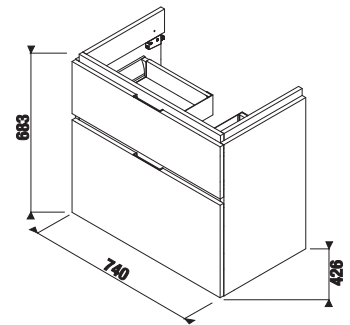

vanity unit for washbasin 75 cm, 2 drawers

Article number	Description	Colour		
		white glossy	dark pine	oak
H 40J42 5 403 500 1	vanity unit for washbasin 75 cm H 81242 1, 2 drawers, cut out on the right	X		
H 40J42 5 403 461 1	vanity unit for washbasin 75 cm H 81242 1, 2 drawers, cut out on the right		X	
H 40J42 5 403 519 1	vanity unit for washbasin 75 cm H 81242 1, 2 drawers, cut out on the right			X
H 40J42 5 404 500 1	vanity unit for washbasin 75 cm H 81242 2, 2 drawers, cut out on the left	X		
H 40J42 5 404 461 1	vanity unit for washbasin 75 cm H 81242 2, 2 drawers, cut out on the left		X	
H 40J42 5 404 519 1	vanity unit for washbasin 75 cm H 81242 2, 2 drawers, cut out on the left			X

Optional:

H 49440 1 039 000 1 legs for wall-mounted sink cabinets, chrome (1 pair)

Please combine these vanity units with the space-saving JIKA siphon H 89424 6 000 000 1, NOTE: the spacing for corner valves in this case must be 200 mm.

vanity unit for washbasin 85 cm

Article number	Description	Colour		
		white glossy	dark pine	oak
H 40J42 6 301 500 1	vanity unit for washbasin 85 cm H 81042 6, 1 drawer	X		
H 40J42 6 301 461 1	vanity unit for washbasin 85 cm H 81042 6, 1 drawer		X	
H 40J42 6 301 519 1	vanity unit for washbasin 85 cm H 81042 6, 1 drawer			X

Please combine these vanity units with the space-saving JIKA siphon H 89424 6 000 000 1, NOTE: the spacing for corner valves in this case must be 200 mm.

Also combine Cubito set with mirrors and lights specified in other sections of this catalogue.

Spare parts can be found on page 282.