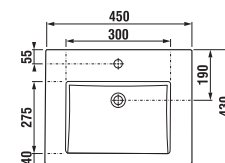

BATHROOM SERIES CUBE

The Cube bathroom series is based on current trends: The clean, geometric shapes of furniture and striking sinks with a smooth storage space shelf are complemented by noteworthy mirrors that optically expand the size of the bathroom significantly. Sink cabinets come in eight widths (from 45 to 120 cm) and two colours: white lacquered or elegant dark oak. Storage space is solved with a cabinet or fully extendible drawers.

20 000 CYCLES
Highest quality of the door fitting,
tested 20 000 open/close cycles

2-YEARS WARRANTY
for bathroom furniture

vanity unit with washbasin 45 cm

* Cabinets are supplied with black handles.

1+1 PACK
cabinet + washbasin
- Safe delivery
- Space-saving transport packaging
- Simple handling

Article number	Description	Body colour/Front colour	
		white	dark oak
H 45362 1 176 300 1	vanity unit with 2 doors incl. washbasin 45 × 43 cm	X	
H 45362 1 176 302 1	vanity unit with 2 doors incl. washbasin 45 × 43 cm		X
H 45362 2 176 300 1	vanity unit with 2 drawers incl. washbasin 45 × 43 cm	X	
H 45362 2 176 302 1	vanity unit with 2 drawers incl. washbasin 45 × 43 cm		X