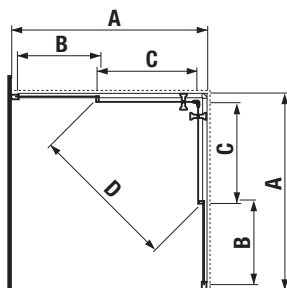

Shower enclosure 800, 900 square, white profile, 4/5 mm transparent glass or stripy glass a with JIKA perla Glass finish, white handles.

Article number	Dimension (mm)	Height (mm)	Thickness (mm)	Glass design
H 25138 1 000 668 1	800	1900	*4/5	transparent
H 25138 2 000 668 1	900	1900	*4/5	transparent
H 25138 1 000 665 1	800	1900	*4/5	stripy glass
H 25138 2 000 665 1	900	1900	*4/5	stripy glass

*4 mm – fixed panel
*5 mm – sliding door

Article number	Dimensional options (mm) A		Dimension (mm) B	Dimension (mm) C	Intake width (mm) D
	A min	A max			
H 25138 1	780	800	313	402	425
H 25138 2	880	900	363	452	495

charge 668 – transparent glass
charge 665 – stripy glass

Shower enclosures Lyra plus are compatible with JIKA shower trays (Italia, Deep by Jika, Sofia, Padana).