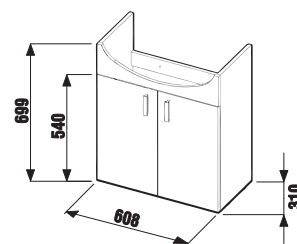

BATHROOM SERIES LYRA PACK

The popular Lyra pack furniture collection offers two types of wallhung vanity units with widths of 53 and 65 cm. Now they can be hung to the wall or fitted with adjustable chrome-plated furniture feet, depending on customer's wish. Complete Lyra pack bathroom may be nicely complemented by a tall cabinet with shelves and Lyra series mirrors.

PACK
1+1

Practical packaging of both products (washbasin and cabinet) in a single box.

vanity unit and washbasin 53 cm

Article number	Description
H 45195 1 432 300 1	vanity unit with 2 doors, including washbasin 53 cm

Lyra pack obsahuje:	
H 81436 1 000 104 1	washbasin Lyra 53 cm
H 45195 2 432 300 1	vanity unit with 2 doors, for WB 53 cm

Optional:	
H 49440 1 039 000 1	feet, chrome-plated, 106-116 mm (1 pair)

PACK
1+1

1+1 PACK
cabinet + washbasin
- Safe delivery
- Space-saving transport packaging
- Simple handling

vanity unit and washbasin 65 cm

Article number	Description
H 45196 1 432 300 1	vanity unit with 2 doors, including washbasin 65 cm

Lyra pack obsahuje:	
H 81436 4 000 104 1	washbasin Lyra 65 cm
H 45196 2 432 300 1	vanity unit with 2 doors, for WB 65 cm

Optional:	
H 49440 1 039 000 1	feet, chrome-plated, 106-116 mm (1 pair)

PACK
1+1

1+1 PACK
cabinet + washbasin
- Safe delivery
- Space-saving transport packaging
- Simple handling

tall cabinet

Article number	Description
H 45197 1 432 300 1	tall cabinet, 6 shelves, 2 doors left/right

Lyra collection mirrors and Horizon lightnings are recommended for Lyra collection.

Customer-selected handle attachment style, either vertical or horizontal.