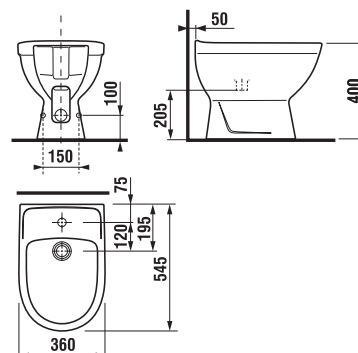

LYRA PLUS

Spare parts can be found on page 281.