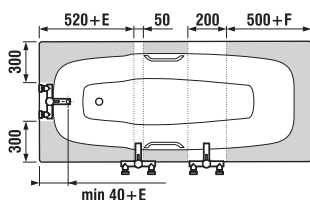

These areas are recommended for placing a bathtub outlet or a bathtub mixer outlet.

Areas shown in this colour that are not recommended for placing a bathtub outlet or a bathtub mixer outlet.

E, F = edge width of bathtub