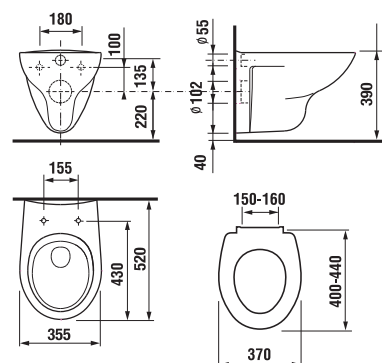

	L	B	A	H
50 cm	500	400	205	190
55 cm	550	440	205	205
60 cm	600	470	205	205

Spare parts can be found on page 281.

CERAMIC PRODUCTS ZETA

wallhung WC

Article number	Description
H 82039 6 000 000 1	wallhung WC, washdown flushing
Optional:	
H 89327 4 000 000 1	duroplast seat and cover Zeta, plastic hinges, adjustable length
H 89327 1 000 000 1	thermoplast seat and cover Zeta, plastic hinges, adjustable length of 400–440 mm
H 89327 1 000 063 7	thermoplast seat Zeta, steel hinges (NOTE: limited length adjustability of 407–425 mm).
H 89337 0 300 000 1	duroplast seat and cover, plastic hinges
H 89269 5 000 000 1	Laufen noise damper kit
H 89461 4 000 000 1	Laufen leveling paste