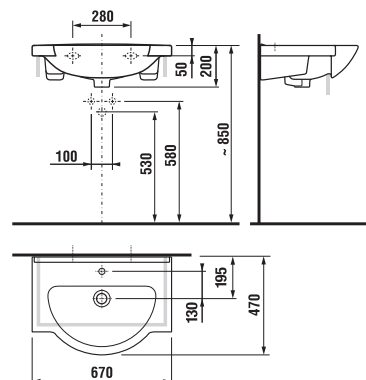

countertop washbasin 67 cm

JIKA•perla

Article number	Description
H 81471 5 xxx 104 1	countertop washbasin 67 cm
Optional:	
H 89034 9 000 000 1	installation kit for washbasins
H 89424 6 000 000 1	space-saving siphon for bathroom furniture Mio and for hospital washbasin Mio