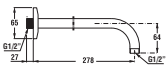

Article number	Description
H 36771 0 004 042 1	head shower, 1 function, flow rate 9 l/min, showering part chrome
H 36627 0 004 020 1	shower arm, chrome (optional)

Article number	Description
H 36771 0 004 041 1	head shower, 1 function, showering part chrome
H 36627 0 004 020 1	shower arm, chrome (optional)