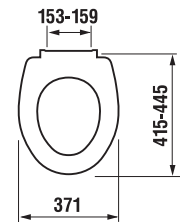

CERAMIC PRODUCTS ZETA

floorstanding WC Zeta – horizontal outlet

Article number	Description	Outlet
H 82239 6 000 000 1	WC Zeta with horizontal outlet, washdown flushing	X
Optional:		
H 89299 9 000 000 1	installation kit for WC	
H 89327 1 000 000 1	thermoplast seat and cover Zeta, plastic hinges, adjustable length of 400–440 mm	
H 89327 1 000 063 7	thermoplast seat Zeta, steel hinges (NOTE: limited length adjustability of 407–425 mm).	
H 89770 1 000 000 1	rubber insert - water supply sealing	

thermoplast seat & cover Zeta

Article number	Description
H 89327 1 000 000 1	thermoplast seat and cover Zeta, plastic hinges, adjustable length of 400–440 mm
H 89327 1 000 063 7	thermoplast seat Zeta, steel hinges (NOTE: limited length adjustability of 407–425 mm).

duroplast seat & cover Zeta

Article number	Description
H 89327 4 000 000 1	duroplast seat and cover Zeta, plastic hinges, adjustable length
H 89327 6 000 000 1	Zeta duroplast WC seat and cover, with slowdown Slowclose mechanism, adjustable plastic hinges

plastic cistern for freestanding WCs

Article number	Description
H 89371 0 000 000 1	plastic cistern for freestanding WCs, side cistern filling 3/8", Dual Flush 3/6 l, including an elbow
H 89371 1 000 000 1	plastic cistern for freestanding WCs, side cistern filling 3/8", with cricket decor for children, Dual Flush 3/6 l, including an elbow

Benefits

- made of thick-walled plastic material with thickness of 4-5 mm
- resistant to UV radiation
- identical colour to that of ceramic products
- very silent operation
- adjustable mounting height attached to the wall

Concealed JIKA system – Basic tank system module – is recommended for floorstanding toilets. For more information please see page 223.

Spare parts can be found on page 281.