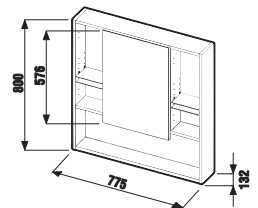

mirror cabinet 80 x 77,5 cm

Article number	Description	Body colour
H 45325 1 038 304 1	mirror cabinet 80 x 77,5 cm	white X