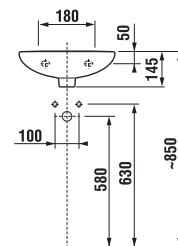

CERAMIC PRODUCTS LYRA PLUS

small washbasin 40 cm

Article number	Description	yyy:		
		105	106	109
H 81538 1 000 yyy 1	small washbasin 40 cm	x	x	x

Optional:

H 89034 9 000 000 1	installation kit for washbasins
H 89424 9 000 000 1	siphon, chromed ABS, height-adjustable from 175 to 270 mm, high of water seal 75 mm, flow-rate capacity of 45 l, with decorative rings (can also be used without decorative rings).

countertop washbasin 55, 60 and 65 cm

Article number	Description	yyy:	
		104	109
H 81338 2 000 yyy 1	washbasin 55 cm	x	x
H 81338 3 000 yyy 1	washbasin 60 cm	x	x
H 81338 4 000 yyy 1	washbasin 65 cm	x	x

Optional:

H 89034 9 000 000 1	installation kit for washbasins

	L	B
55 cm	550	450
60 cm	600	460
65 cm	650	480

countertop washbasin 70 and 80 cm

Article number	Description	yyy:	
		104	109
H 81338 5 000 yyy 1	washbasin 70 cm	x	x
H 81338 7 000 yyy 1	washbasin 80 cm*	x	x

* leveling paste is included in the package

Optional:

H 89034 9 000 000 1	installation kit for washbasins

	L	B
70 cm	700	480
80 cm	800	480

compact wallhung WC

LOWCLOSE
SLOWCLOSE

Article number	Description
H 82338 2 000 000 1	wallhung WC Lyra plus Compact, washdown, length of only 49 cm!!!

Optional:

H 89338 4 300 063 1	seat and cover, duroplast, steel hinges – for wallhung WC Lyra plus
H 89338 5 300 000 1	seat and cover, duroplast, Slowclose lowering mechanism, plastic hinges – for wallhung WCs Lyra plus
H 89338 7 000 000 1	seat and cover, thermoplastic, plastic hinges – for wallhung WC Lyra plus
H 89269 5 000 000 1	Laufen noise damper kit
H 89461 4 000 000 1	Laufen leveling paste

Spare parts can be found on page 281.