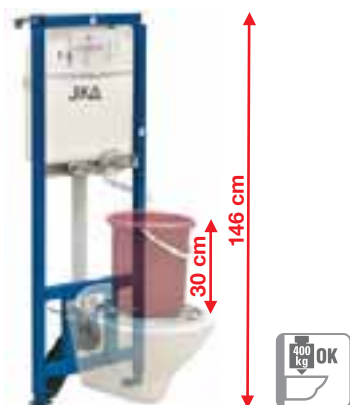

CONCEALED MODULES

concealed module for waste sink

Article number	Description
H 89360 7 000 000 1	Waste Sink System for Mira sink (H 85104 9) - with monoblock steel frame - floor and rear-wall anchoring - single or Dual Flush button must be ordered separately - designed for dry installation - single or Dual Flush button - universal flushing valve, push-buttons can be replaced any time - load-carrying capacity of 400 kg - for subsequent walling-in (from 15 to 75 mm) - fixed frame - adjustable final height of the sink - adjustable final height of the water supply connection - angle valve with fixed water inlet through cistern wall - new outlet valve