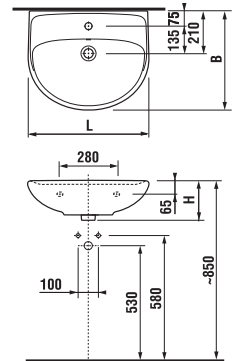

CERAMIC PRODUCTS LYRA PLUS

washbasins 50, 55, 60 and 65 cm

Article number	Description	yyy:	
		104	109
H 81438 1 000 yyy 1	washbasin 50 cm	x	x
H 81438 2 000 yyy 1	washbasin 55 cm	x	x
H 81438 3 000 yyy 1	washbasin 60 cm	x	x
H 81438 4 000 yyy 1	washbasin 65 cm	x	x

Optional:

H 89034 9 000 000 1	installation kit for washbasins
H 89424 9 000 000 1	siphon, chromed ABS, height-adjustable from 175 to 270 mm, high of water seal 75 mm, flow-rate capacity of 45 l, with decorative rings (can also be used without decorative rings).

washbasins 50, 55, 60 and 65 cm with siphon cover

MAGIC FIX

Article number	Description	yyy:	
		104	109
H 81438 1 000 yyy 1	washbasin 50 cm	x	x
H 81438 2 000 yyy 1	washbasin 55 cm	x	x
H 81438 3 000 yyy 1	washbasin 60 cm	x	x
H 81438 4 000 yyy 1	washbasin 65 cm	x	x

H 81939 1 000 000 1 siphon cover with installation kit (art. no.: H 89001 3 000 000 1) only for washbasins 55, 60, 65 cm

Optional:

H 89034 9 000 000 1	installation kit for washbasins
H 89424 9 000 000 1	siphon, chromed ABS, height-adjustable from 175 to 270 mm, high of water seal 75 mm, flow-rate capacity of 45 l, with decorative rings (can also be used without decorative rings).

washbasins 55, 60 and 65 cm with pedestal

Article number	Description	yyy:	
		104	109
H 81438 2 000 yyy 1	washbasin 55 cm	x	x
H 81438 3 000 yyy 1	washbasin 60 cm	x	x
H 81438 4 000 yyy 1	washbasin 65 cm	x	x

H 81995 0 000 020 1 pedestal only for washbasins 55, 60, 65 cm

Optional:

H 89034 9 000 000 1	installation kit for washbasins
H 89424 9 000 000 1	siphon, chromed ABS, height-adjustable from 175 to 270 mm, high of water seal 75 mm, flow-rate capacity of 45 l, with decorative rings (can also be used without decorative rings).

	L	B	H
H 81438 1	500	410	185
H 81438 2	550	450	195
H 81438 3	600	490	195
H 81438 4	650	520	195

small washbasin 45 cm

Article number	Description	yyy:	
		104	109
H 81538 2 000 yyy 1	small washbasin	x	x