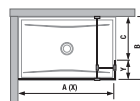

Article number	Glass dimensions (mm)			Shower tray dimensions (mm)		Entrance dimensions (mm)
	X	Y	Z	A	B	C
H 26742 6	1 200	200	2 000	1 200	800/900	600/700
H 26742 7	1 300	200	2 000	1 300	800/900	600/700
H 26742 8	1 400	200	2 000	1 400	800/900	600/700

walk in, corner version

Article number	Description
H 26842 3 002 668 1	walk in, corner version, 70×80 cm for a shower trays 120×80 cm, 130×80 cm, incl. two side mouldings and a bracket, JIKA perla Glass finish
H 26842 4 002 668 1	walk in, corner version, 70×90 cm for a shower trays 120×90 cm, 130×90 cm, incl. two side mouldings and a bracket, JIKA perla Glass finish
H 26842 5 002 668 1	walk in, corner version, 80×80 cm for a shower tray 140×80 cm, incl. two side mouldings and a bracket, JIKA perla Glass finish
H 26842 6 002 668 1	walk in, corner version, 80×90 cm for a shower tray 140×90 cm, incl. two side mouldings and a bracket, JIKA perla Glass finish