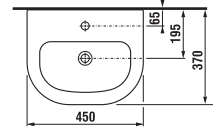

CHILDREN'S BATHROOM **BABY**

small washbasin Baby

Article number	Description	139	134
H 81561 4 000 yyy 1	washbasin 45 cm, with tap hole, glazed bottom side, with a children's decor	x	x

Article number	Description	139	134
H 81261 1 000 yyy 1	washbasin 50 cm, with tap hole, glazed bottom side, with a children's decor, suitable siphon cover no. H 81961 1, suitable column no. H 81961 0, can also be built into furniture	x	x

H 81961 1 000 000 1	siphon cover with installation kit (art. no.: H 89001 3 000 000 1) only for small washbasin 50 cm		

Optional:

H 89034 9 000 000 1	installation kit for washbasins		
H 37271 0 004 010 1	Mio angle valve 3/8"-1/2", chrome, 2 pcs		
H 37471 0 004 000 1	Mio washbasin siphon, 5/4" – 32 mm, chrome, brass		

It is recommended to install Baby washbasins at the height of 60 cm. Adjust washbasin installation height to the age of your children.

WC Baby

Article number	Description	Outlet
H 82203 7 000 000 1	WC Baby with inner vertical outlet, wash-out flushing, with installation kit	↓
H 82203 6 000 000 1	WC Baby with inner horizontal outlet, wash-out flushing, with installation kit	→

Optional:

Article number	Description	Price white
H 89703 7 300 000 1	duroplast seat Baby without cover, plastic hinges, white	21.3 €
H 89703 7 323 000 1	duroplast seat Baby, green, without cover, plastic hinges	
H 89703 7 324 000 1	duroplast seat Baby, pink, without cover, plastic hinges	

Concealed JIKA system – Basic tank system module – is recommended for floorstanding toilets. For more information please see page 252.

Thanks to its clever shape, the Baby seat keeps the area around the toilet clean.

wallhung toilet for children

wallhung version of a toilet for children can be ordered from LAUFEN Flora Kids H 82003 1 000 000 1 product range.