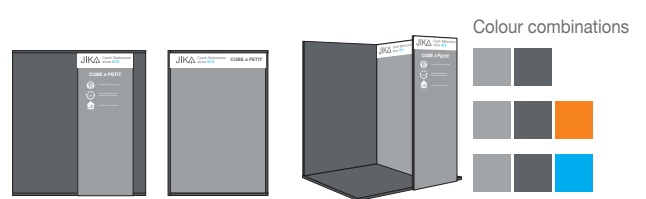

Stands for bathroom series

90 x 130 x 120 cm

For series: Cube, Petit, Lyra plus, Zeta