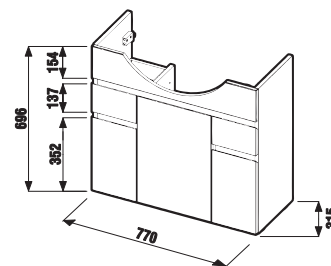

BATHROOM FURNITURE LYRA

vanity unit under washbasin 80 cm

Article number	Description	Front colour	Body colour
		☐	☐
		white glossy	white
H 45315 2 038 300 1	vanity unit with 3 doors, 2 drawers, for washbasin 80 cm	x	X