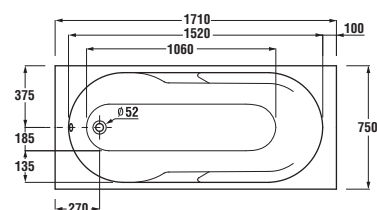

with panel

without panel