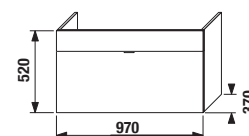

Packed in 2 cardboards: small cabinet and washbasin separately.

1+1 PACK
cabinet + washbasin

vanity unit, incl. washbasin 100 cm

Article number	Description	Colour body/front			
		creme 560	mokka 429	white 500	green 156
H 45518 5 021 560 1	vanity unit, incl. washbasin 100 cm, with tap hole, 1 drawer, cut-out right side	X			
H 45518 5 021 429 1	vanity unit, incl. washbasin 100 cm, with tap hole, 1 drawer, cut-out right side		X		
H 45518 5 021 500 1	vanity unit, incl. washbasin 100 cm, with tap hole, 1 drawer, cut-out right side			X	
H 45518 5 021 156 1	vanity unit, incl. washbasin 100 cm, with tap hole, 1 drawer, cut-out right side				X
H 45531 1 021 500 1	sheet-metal organizer to be fitted on cabinet front/door			X	