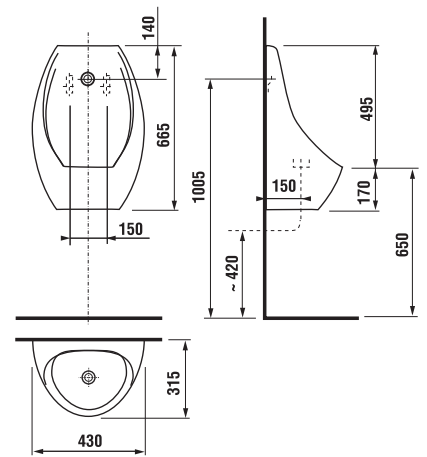

Must be equipped with an external flushing valve (either pressure- or electromagnetic type).