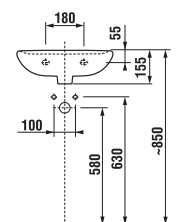

CERAMIC PRODUCTS LYRA PLUS

washbasins 50, 55, 60 and 65 cm

Article number	Description	yyy:	
		104	109
H 81438 1 000 yyy 1	washbasin 50 cm	x	x
H 81438 2 000 yyy 1	washbasin 55 cm	x	x
H 81438 3 000 yyy 1	washbasin 60 cm	x	x
H 81438 4 000 yyy 1	washbasin 65 cm	x	x

Optional:

H 89034 9 000 000 1	installation kit for washbasins
H 89424 9 000 000 1	siphon, chromed ABS, height-adjustable from 175 to 270 mm, high of water seal 75 mm, flow-rate capacity of 45 l, with decorative rings (can also be used without decorative rings).

washbasins 50, 55, 60 and 65 cm with siphon cover

MAGIC FIX

Article number	Description	yyy:	
		104	109
H 81438 1 000 yyy 1	washbasin 50 cm	x	x
H 81438 2 000 yyy 1	washbasin 55 cm	x	x
H 81438 3 000 yyy 1	washbasin 60 cm	x	x
H 81438 4 000 yyy 1	washbasin 65 cm	x	x

H 81939 1 000 000 1 siphon cover with installation kit (art. no.: H 89001 3 000 000 1) only for washbasins 55, 60, 65 cm

Optional:

H 89034 9 000 000 1	installation kit for washbasins
H 89424 9 000 000 1	siphon, chromed ABS, height-adjustable from 175 to 270 mm, high of water seal 75 mm, flow-rate capacity of 45 l, with decorative rings (can also be used without decorative rings).

washbasins 55, 60 and 65 cm with pedestal

Article number	Description	yyy:	
		104	109
H 81438 2 000 yyy 1	washbasin 55 cm	x	x
H 81438 3 000 yyy 1	washbasin 60 cm	x	x
H 81438 4 000 yyy 1	washbasin 65 cm	x	x

H 81995 0 000 020 1 pedestal only for washbasins 55, 60, 65 cm

Optional:

H 89034 9 000 000 1	installation kit for washbasins
H 89424 9 000 000 1	siphon, chromed ABS, height-adjustable from 175 to 270 mm, high of water seal 75 mm, flow-rate capacity of 45 l, with decorative rings (can also be used without decorative rings).

	L	B	H
H 81438 1	500	410	185
H 81438 2	550	450	195
H 81438 3	600	490	195
H 81438 4	650	520	195

small washbasin 45 cm

Article number	Description	yyy:	
		104	109
H 81538 2 000 yyy 1	small washbasin	x	x