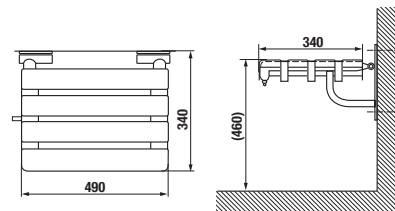

BARRIER-FREE BATHROOM UNIVERSUM

mirror

Article number	Description
H 38971 7 003 000 1	adjustable mirror, with lever, stainless steel
H 38971 9 003 000 1	adjustable mirror, without lever, stainless steel

shower seat

Article number	Description
H 38971 8 003 000 1	shower seat, wallhung, folding, stainless steel (load capacity max. 120 kg)

folding set

Article number	Description
H 38971 0 000 000 1	folding set for WC, stainless steel

bathtub handrail

Article number	Description
H 38971 3 003 000 1	bathtub handrail 305/420 mm, fixed, left, stainless steel
H 38972 3 003 000 1	bathtub handrail 305/420 mm, fixed, right (see figure), stainless steel

toilet roll holder

Article number	Description
H 38472 2 000 110 1	toilet roll holder, without a cover, white

SYSTEM HANDICAP

Article number	Description
H 89364 2 000 000 1	System HANDICAP for toilet handbar attachment, designed for mounting onto Modul frames

Right/left variation that can be used for flush-mounted wallhung WC modules, as well as bidets and washbasins.

To install Handicap WC system, you need to bolt up one side of the module to the supporting frame of the flush-mounted module (for WC, washbasin or bidet) and the other side to the metallic plasterboard structure.

Spare parts can be found at www.jika.eu, section **SERVICE**.