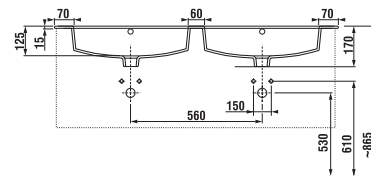

Article number	Description	Body colour/Front colour	
		white	dark oak
H 45366 1 176 300 1	vanity unit with 4 doors incl. double washbasin 120 × 43 cm	X	
H 45366 1 176 302 1	vanity unit with 4 doors incl. double washbasin 120 × 43 cm		X
H 45366 2 176 300 1	vanity unit with 4 drawers incl. double washbasin 120 × 43 cm	X	
H 45366 2 176 302 1	vanity unit with 4 drawers incl. double washbasin 120 × 43 cm		X