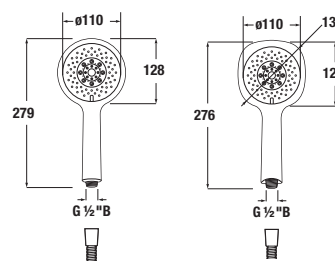

head shower Cubito-N

Article number	Description
H 3671X 1 004 230 1	head shower $\varnothing$ 300 mm, stainless steel
H 3671X 1 004 130 1	head shower 300x300 mm, stainless steel

hand shower Cubito-N

Article number	Description
H 3611X 2 004 471 1	hand shower $\varnothing$ 130mm, 4 different functions
H 3611X 3 004 471 1	hand shower 130x130 mm, 4 different functions

hand shower holder Cubito-N

Article number	Description
H 3691X 0 004 500 1	hand shower holder, adjustable

elbow connection Cubito-N

Article number	Description
H 3631X 0 004 152 1	elbow connection 1/2" with hand shower holder

sliding bar Cubito-N

Article number	Description
H 3641X 0 004 310 1	sliding bar, 700 mm

Spare parts can be found on page 284.