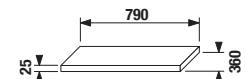

Spare parts can be found on page 282.