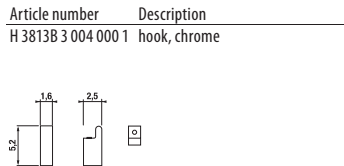

BATHROOM ACCESSORIES PURE