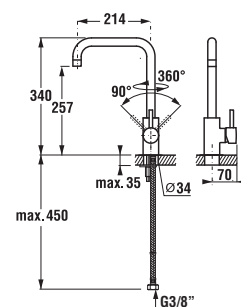

FAUCETS AND ACCESSORIES MIO

bath/shower concealed faucet without shower set

Article number	Description
H 32071 6 004 000 1	concealed bath/shower faucet, chrome
Optional:	
H 36071 0 004 021 1	shower set (hand shower 5 functions, hand shower holder, shower hose 1.7 m), chrome
H 36071 0 004 020 1	shower set (hand shower 1 function, hand shower holder, shower hose 1.7 m), chrome
H 36071 1 004 020 1	shower set (hand shower 1 function, sliding bar, hose 1.7 m)
H 36071 1 004 021 1	shower set (hand shower 5 functions, sliding bar, hose 1.7 m)
H 37171 0 004 020 1	washbasin/bathtub spout 1/2", chrome
H 36371 0 004 000 1	elbow connection 1/2", brass, check valve, chrome

shower concealed faucet without shower set

Article number	Description
H 33071 6 004 000 1	concealed shower faucet, chrome
Optional:	
H 36071 0 004 021 1	shower set (hand shower 5 functions, hand shower holder, shower hose 1.7 m), chrome
H 36071 0 004 020 1	shower set (hand shower 1 function, hand shower holder, shower hose 1.7 m), chrome
H 36071 1 004 020 1	shower set (hand shower 1 function, sliding bar, hose 1.7 m)
H 36071 1 004 021 1	shower set (hand shower 5 functions, sliding bar, hose 1.7 m)
H 36371 0 004 000 1	elbow connection 1/2", brass, check valve, chrome

sink faucet

Article number	Description
H 35171 1 004 200 1	sink monoblock faucet, chrome

kitchen pull-out faucet

Article number	Description
H 35171 1 004 300 1	kitchen pull-out faucet, chrome

washbasin/bathtub spout 1/2"

Article number	Description
H 37171 0 004 020 1	washbasin/bathtub spout Mio 1/2", chrome