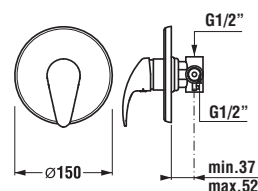

Spare parts can be found on page 284.

It is recommended to combine shower sets, accessories and siphons found in Mio and Rio chapters.

Five-year guarantee for all faucets (surface and cartridges)

All faucets are tested for 70 000 cycles

ECODISK
Ecodisk cartridge can control water flow and temperature, achieving up to 50% savings!