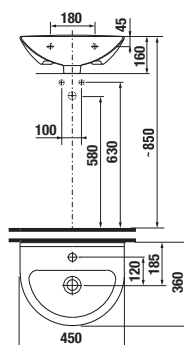

small washbasin 45 cm

Article number	Description
H 81571 1 000 104 1	small washbasin 45 cm
Optional:	
H 89034 9 000 000 1	installation kit for washbasins
H 37271 0 004 010 1	Mio angle valve 3/8"–1/2", chrome, 2 pcs
H 37471 0 004 000 1	Mio washbasin siphon, 5/4" – 32 mm, chrome, brass
H 89424 9 000 000 1	siphon, chromed ABS, height-adjustable from 175 to 270 mm, high of water seal 75 mm, flow-rate capacity of 45 l, with decorative rings (can also be used without decorative rings)

double washbasin 130 cm

JIKA•perla

Article number	Description
H 81471 9 xxx 104 1	double washbasin 130 cm*
Optional:	
H 89034 9 000 000 1	installation kit for washbasins (for double washbasin order 2 pcs)
H 89424 6 000 000 1	space-saving siphon for bathroom furniture Mio and for hospital washbasin Mio (for double washbasin order 2 pcs)

* leveling paste is included in the package

countertop washbasin 67 cm

JIKA•perla

Article number	Description
H 81471 5 xxx 104 1	countertop washbasin 67 cm
Optional:	
H 89034 9 000 000 1	installation kit for washbasins
H 89424 6 000 000 1	space-saving siphon for bathroom furniture Mio and for hospital washbasin Mio

countertop washbasin 75 cm

JIKA•perla

Article number	Description
H 81471 6 xxx 104 1	countertop washbasin 75 cm
Optional:	
H 89034 9 000 000 1	installation kit for washbasins
H 89424 6 000 000 1	space-saving siphon for bathroom furniture Mio and for hospital washbasin Mio

Article number xxx = colour number (000 white, 100 JIKA perla).

Spare parts can be found on page 281.