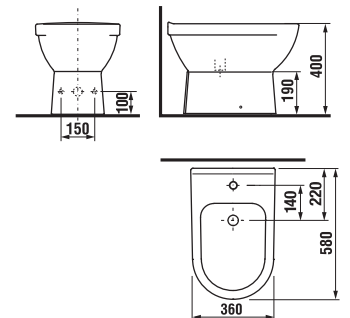

JIKA • perla

Article number xxx = colour number (000 white, 100 JIKA perla).