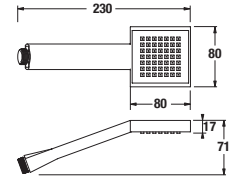

Cubito II.

hand shower holder

Article number	Description
H 38473 7 004 000 1	hand shower holder