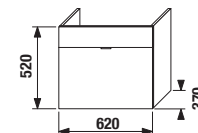

Packed in 2 cardboards: small cabinet and washbasin separately.

1+1 PACK
cabinet + washbasin