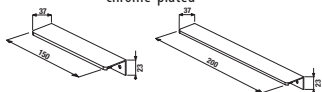

Article number	Description
H 89424 6 000 000 1	space-saving siphon for furniture Mio new and handicap washbasin Mio

The spacing for corner valves must be 200 mm.

Article number	Description
Q 40700 0 40F	Zeta handle