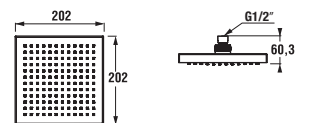

Article number	Description
H 36742 0 004 000 1	head shower, chrome
H 36742 0 004 042 1	head shower, chrome
H 36642 0 004 000 1	shower arm, chrome

Clean touch
Function that facilitates cleaning of shower jets; soft rubbers guarantee easy removal of limescale.