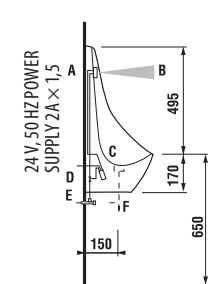

1. A - sensor head with jet
2. B - sensing zone
3. C - control electronics
4. D - electromagnetic valve
5. E - angle valve with filter
6. F - siphon