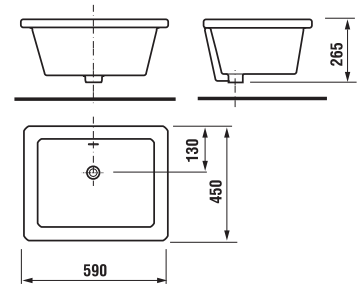

Article number	Description
H 85102 9 000 000 1	sink Doris

Standard outlet and washbasin siphon are used with Doris sink.