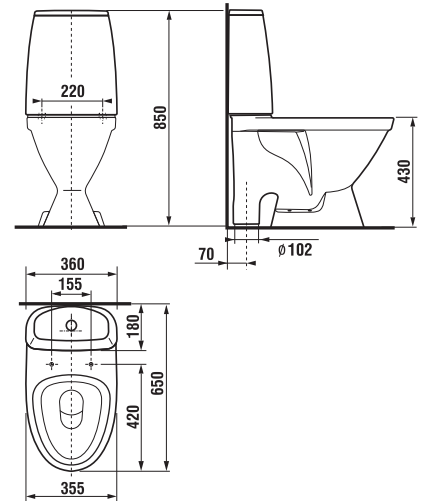

Article number	Description	Water inlet	Flushing mechanism included	Outlet
H 82628 2 000 789 1	WC combination Lyra plus – Scandia with Dual Flush 5/3 l, height 44 cm, adjustable	x	x	x
Optional:				
H 89299 9 000 000 1	installation kit for WC			
H 89162 2 300 000 1	duroplast seat and cover Scandia, plastic hinges