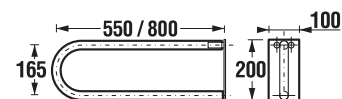

White design

Article number	Description
H 38971 5 000 000 1	support handle, 550 mm, folding, white
H 38972 5 000 000 1	support handle, 800 mm, folding, white

support handle, folding

Article number	Description
H 38971 6 003 000 1	support handle, folding, with paper holder, stainless steel