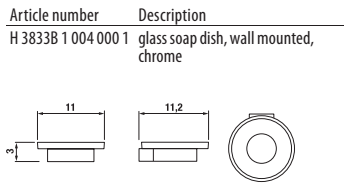

BATHROOM ACCESSORIES PURE