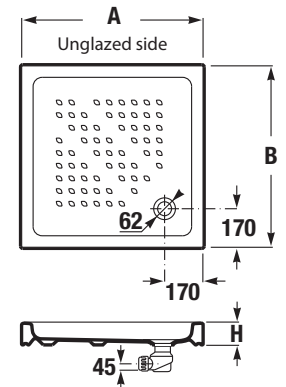

NEW

Article number	Description
A 37477 2 000	square shower tray 800 × 800 mm, height 100 mm
A 37477 1 000	square shower tray 900 × 900 mm, height 100 mm

Optional:

H 29498 3 000 000 1	siphon for ceramic shower trays, stainless cover with JIKA logo; flow rate 33 l/min
H 89910 3 000 000 1	expansion tape between shower tray and wall, 290 × 50 mm

	A	B	H
A 37477 2 000	800	800	100
A 37477 1 000	900	900	100