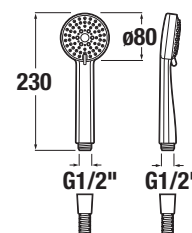

SHOWER ACCESSORIES RIO

hand shower

Article number	Description
H 3611R 0 004 001 1	hand shower, 1 function, chrome

Optional:

H 3621R 0 004 270 1	shower hose 1.7 m, chrome
H 3631R 0 004 150 1	elbow connection 1/2"
H 3691R 0 004 500 1	hand shower holder, adjustable, chrome

hand shower

Article number	Description
H 3611R 2 004 331 1	hand shower, Ø 80 mm, 3 functions

Optional:

H 3621R 0 004 270 1	shower hose 1.7 m, chrome
H 3631R 0 004 150 1	elbow connection 1/2"
H 3691R 0 004 500 1	hand shower holder, adjustable, chrome

hand shower

H 3611R 2 004 151 1

H 3611R 2 004 351 1

Article number	Description
H 3611R 2 004 151 1	hand shower, Ø 100 mm, 1 function
H 3611R 2 004 351 1	hand shower, Ø 100 mm, 3 functions

Optional:

H 3621R 0 004 270 1	shower hose 1.7 m, chrome
H 3631R 0 004 150 1	elbow connection 1/2"
H 3691R 0 004 500 1	hand shower holder, adjustable, chrome

It is recommended to combine shower sets, accessories and siphons found in Mio and Rio sections.

Spare parts can be found on page 284.

Two-year guarantee for shower accessories