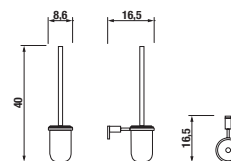

Article number Description
H 3843A 1 004 000 1 toilet brush set, chrome, matt glass