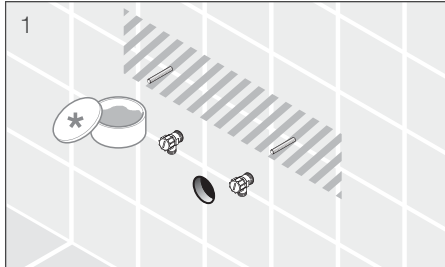

ACCESSORIES FOR BATHROOM CERAMICS

Installation of ceramic products requires **leveling paste** or the **applicable noise damper kit**.

Leveling paste H 89461 4 000 000 1 instalation:

* Liquid soap

** Apply smoothing compound layer of 5-10 mm.