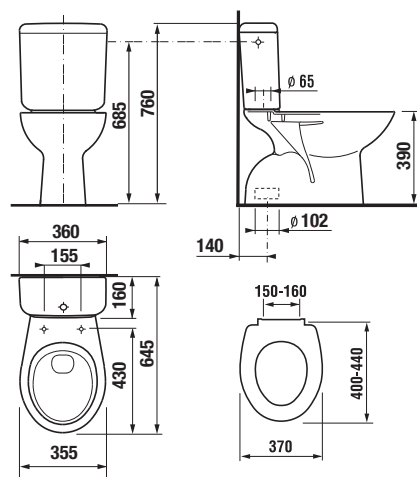

CERAMIC PRODUCTS ZETA

wallhung WC

Article number	Description
H 82039 6 000 000 1	wallhung WC, washdown flushing
Optional:	
H 89327 4 000 000 1	duroplast seat and cover Zeta, plastic hinges, adjustable length
H 89327 1 000 000 1	thermoplast seat and cover Zeta, plastic hinges, adjustable length of 400–440 mm
H 89327 1 000 063 7	thermoplast seat Zeta, steel hinges (NOTE: limited length adjustability of 407–425 mm).
H 89337 0 300 000 1	duroplast seat and cover, plastic hinges
H 89269 5 000 000 1	Laufen noise damper kit
H 89461 4 000 000 1	Laufen leveling paste

WC combination with vertical outlet

Article number	Description	Water inlet	Flushing mechanism included	Outlet	Installation kit included
H 82539 7 000 241 1	WC combination	x	x	x	x
H 82539 7 000 242 1	WC combination		x	x	x
Optional:					
H 89327 4 000 000 1	duroplast seat and cover Zeta, plastic hinges, adjustable length				
H 89327 1 000 000 1	thermoplast seat and cover Zeta, plastic hinges, adjustable length of 400–440 mm				
H 89327 1 000 063 7	thermoplast seat Zeta, steel hinges (NOTE: limited length adjustability of 407–425 mm).				
H 89299 9 000 000 1	installation kit for WC				
H 89337 0 300 000 1	duroplast seat and cover, plastic hinges				

WC combination with horizontal outlet

Article number	Description	Water inlet	Flushing mechanism included	Outlet	Installation kit included
H 82539 6 000 241 1	WC combination	x	x	x	x
H 82539 6 000 242 1	WC combination		x	x	x
Optional:					
H 89327 4 000 000 1	duroplast seat and cover Zeta, plastic hinges, adjustable length				
H 89327 1 000 000 1	thermoplast seat and cover Zeta, plastic hinges, adjustable length of 400–440 mm				
H 89327 1 000 063 7	thermoplast seat Zeta, steel hinges (NOTE: limited length adjustability of 407–425 mm).				
H 89299 9 000 000 1	installation kit for WC				
H 89337 0 300 000 1	duroplast seat and cover, plastic hinges