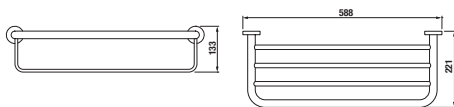

Article number	Description
H 29471 0 004 000 1	glass wiper, chrome