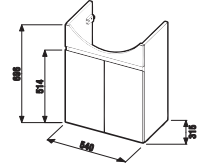

BATHROOM FURNITURE **LYRA**

vanity unit under washbasin 55 and 60 cm

Article number	Description	Front colour	Body colour
		☐	☐
		white glossy	white
H 45311 1 038 300 1	vanity unit with 2 doors, for washbasin 55 cm	x	X
H 45312 1 038 300 1	vanity unit with 2 doors, for washbasin 60 cm	x	X