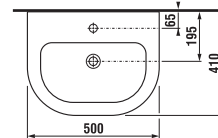

CHILDREN'S BATHROOM **BABY**

small washbasin Baby

Article number	Description	139	134
H 81561 4 000 yyy 1	washbasin 45 cm, with tap hole, glazed bottom side, with a children's decor	x	x

Article number	Description	139	134
H 81261 1 000 yyy 1	washbasin 50 cm, with tap hole, glazed bottom side, with a children's decor, suitable siphon cover no. H 81961 1, suitable column no. H 81961 0, can also be built into furniture	x	x

H 81961 1 000 000 1	siphon cover with installation kit (art. no.: H 89001 3 000 000 1) only for small washbasin 50 cm		

Optional:

H 89034 9 000 000 1	installation kit for washbasins		
H 37271 0 004 010 1	Mio angle valve 3/8"-1/2", chrome, 2 pcs		
H 37471 0 004 000 1	Mio washbasin siphon, 5/4" – 32 mm, chrome, brass		

It is recommended to install Baby washbasins at the height of 60 cm. Adjust washbasin installation height to the age of your children.

WC Baby

Article number	Description	Outlet
H 82203 7 000 000 1	WC Baby with inner vertical outlet, wash-out flushing, with installation kit	↓
H 82203 6 000 000 1	WC Baby with inner horizontal outlet, wash-out flushing, with installation kit	→

Optional:

Article number	Description	Price white
H 89703 7 300 000 1	duroplast seat Baby without cover, plastic hinges, white	21.3 €
H 89703 7 323 000 1	duroplast seat Baby, green, without cover, plastic hinges	
H 89703 7 324 000 1	duroplast seat Baby, pink, without cover, plastic hinges	

Concealed JIKA system – Basic tank system module – is recommended for floorstanding toilets. For more information please see page 252.

Thanks to its clever shape, the Baby seat keeps the area around the toilet clean.

wallhung toilet for children

wallhung version of a toilet for children can be ordered from LAUFEN Flora Kids H 82003 1 000 000 1 product range.