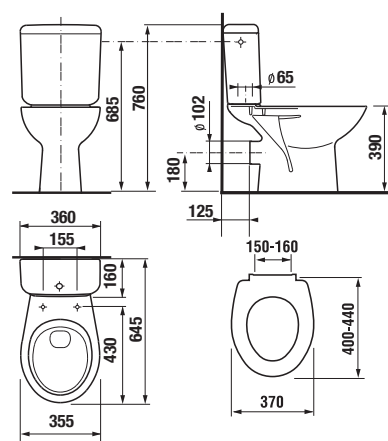

Spare parts for WC combinations:

Article number	Description	Water inlet	Flushing mechanism included	Outlet	Installation kit included
H 82439 6 000 000 1	WC pan			x	x
H 82439 7 000 000 1	WC pan			x	x
H 82839 2 000 000 1	WC cistern	x			
H 82839 2 000 241 1	WC cistern	x	x		
H 82839 3 000 000 1	WC cistern		x		
H 82839 3 000 242 1	WC cistern		x	x	
H 89135 3 000 000 1	inlet valve	x			
H 89135 4 000 000 1	inlet valve		x		
H 89136 1 000 000 1	outlet valve				
H 89136 3 000 000 1	push button