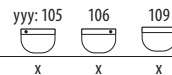

CERAMIC PRODUCTS TIGO

countertop double washbasin 125 cm

Article number Description

H 81421 7 000 yyy 1 countertop double washbasin 125 cm*

* leveling paste is included in the package

Optional:

H 38121 3 004 000 1 front-mounted towel rail for Tigo 125 cm washbasin, stainless steel

H 38121 4 004 000 1 side-mounted towel rail for Tigo washbasins, left/right, stainless steel

Front and side holders cannot be installed at the same time.

small washbasin 45 cm

Article number Description

H 81521 2 000 yyy 1 small washbasin 45 cm

wallhung WC

Article number Description

H 82021 3 000 000 1 wallhung WC Compact, flushing with 3/4.5 liters, closed water rim

Optional:

H 89338 5 300 063 1 duroplast seat and cover, with lowering system Slowclose, chrome-plated hinges

H 89338 4 300 063 1 duroplast seat and cover, steel hinges

H 89269 5 000 000 1 Laufen noise damper kit

H 89461 4 000 000 1 Laufen leveling paste

The correct setting for the valve in the concealed module is a flushing volume of 4.5 / 3 litres.

The wall-mounted Tigo toilet can be combined with a Multiclean bidet seat from the Roca brand. (For more details see Roca catalogue or www.roca.com).