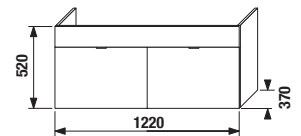

1+1 PACK
cabinet + washbasin