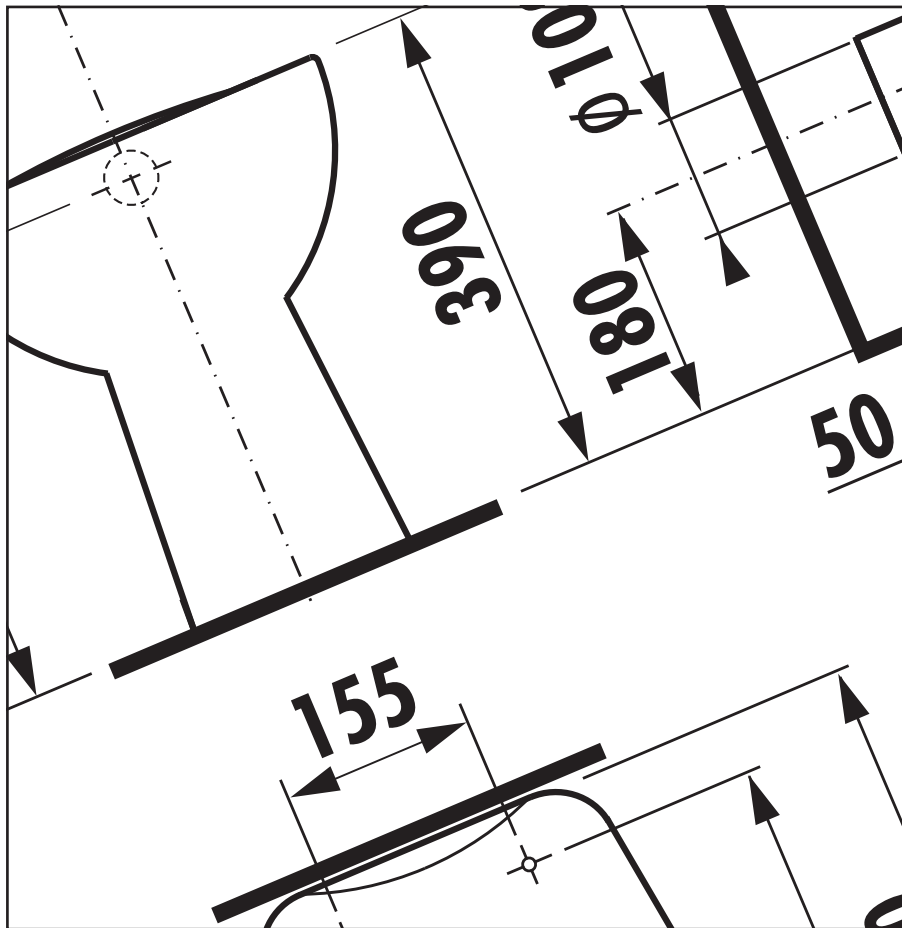

PROJECT PRODUCTS

CHILDREN'S BATHROOMS
BARRIER-FREE BATHROOM
WASTE SINKS
PEDICURE BATH
SPECIAL WASHBASINS

CHILDREN'S BATHROOM **BABY**

illustration photo

Baby bathroom stimulates children's fantasy, not only in kindergartens, but also at home. It is playful and features a number of witty details; it can shine with signal green or clear white thanks to two colour versions for the seats. Product innovations include plastic WC cistern to simplify building renovations, as installation of flush-mounted modules is no longer necessary. Cistern colour is identical to the colour tone of ceramics. The playful cricket motif is a typical part of this collection. A playful, colourful bathroom for the same price as a white one.