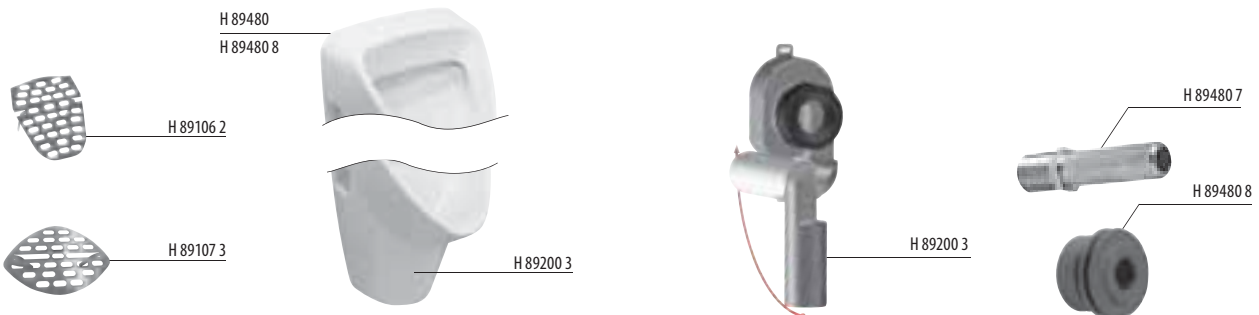

ATTENTION! Installation of Livo urinal requires bolts H 89253 6 (thread length 40 mm).

accessories for urinals Golem and Livo with inner water inlet

We recommend to use concealed module for Urinal System. For more information see page 253.