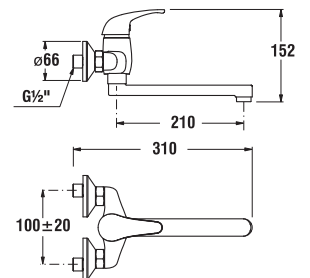

Article number	Description
H 35172 7 004 310 1	wall-mounted sink faucet, spout 210 mm, spacing 100 mm, chrome