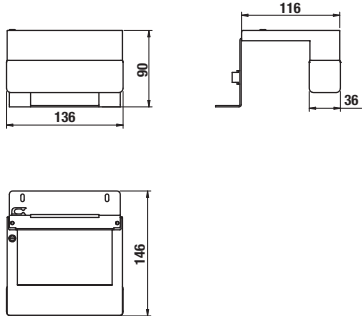

Article number	Description
H 49430 3 176 000 1	Moonbox lighting IP44, 2× G9, max. 33 W