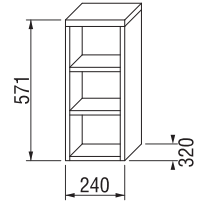

Article number	Description	Body colour
H 43418 0 171 500 1	semi-tall cabinet without doors	500 white X