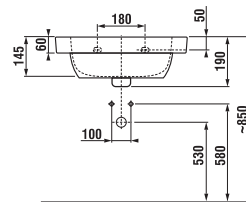

CHILDREN'S BATHROOM **BABY**

small washbasin Baby

Article number	Description	139	134
H 81561 4 000 yyy 1	washbasin 45 cm, with tap hole, glazed bottom side, with a children's decor	x	x

Article number	Description	139	134
H 81261 1 000 yyy 1	washbasin 50 cm, with tap hole, glazed bottom side, with a children's decor, suitable siphon cover no. H 81961 1, suitable column no. H 81961 0, can also be built into furniture	x	x

H 81961 1 000 000 1	siphon cover with installation kit (art. no.: H 89001 3 000 000 1) only for small washbasin 50 cm		

Optional:

H 89034 9 000 000 1	installation kit for washbasins		
H 37271 0 004 010 1	Mio angle valve 3/8"-1/2", chrome, 2 pcs		
H 37471 0 004 000 1	Mio washbasin siphon, 5/4" – 32 mm, chrome, brass		

It is recommended to install Baby washbasins at the height of 60 cm. Adjust washbasin installation height to the age of your children.

WC Baby

Article number	Description	Outlet
H 82203 7 000 000 1	WC Baby with inner vertical outlet, wash-out flushing, with installation kit	↓
H 82203 6 000 000 1	WC Baby with inner horizontal outlet, wash-out flushing, with installation kit	→

Optional:

Article number	Description	Price white
H 89703 7 300 000 1	duroplast seat Baby without cover, plastic hinges, white	21.3 €
H 89703 7 323 000 1	duroplast seat Baby, green, without cover, plastic hinges	
H 89703 7 324 000 1	duroplast seat Baby, pink, without cover, plastic hinges	

Concealed JIKA system – Basic tank system module – is recommended for floorstanding toilets. For more information please see page 252.

Thanks to its clever shape, the Baby seat keeps the area around the toilet clean.

wallhung toilet for children

wallhung version of a toilet for children can be ordered from LAUFEN Flora Kids H 82003 1 000 000 1 product range.