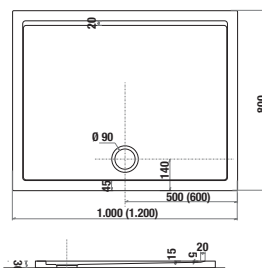

Spare parts can be found on page 283.