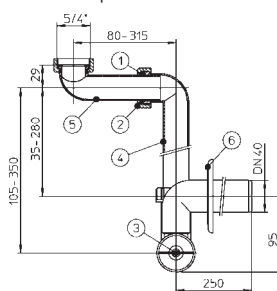

Article number	Description
H 89424 6 000 000 1	space-saving siphon for furniture Mio new and handicap washbasin Mio

The spacing for corner valves must be 200 mm.

Article number	Description
Q 40700 0 40F	Zeta handle