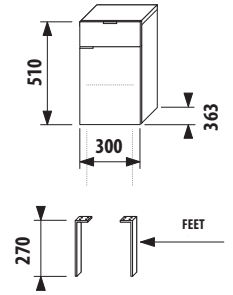

FURNITURE TIGO

deep medium cabinet – right

Article number	Description	Colour body/front				
		creme	mokka	white	green	silver
H 45520 4 021 560 1	deep medium cabinet, 1 drawer, 1 glass shelf, right	X				
H 45520 4 021 429 1	deep medium cabinet, 1 drawer, 1 glass shelf, right		X			
H 45520 4 021 500 1	deep medium cabinet, 1 drawer, 1 glass shelf, right			X		
H 45520 4 021 156 1	deep medium cabinet, 1 drawer, 1 glass shelf, right				X	
H 45530 1 021 004 1	feet, 1 pair					X

shallow upper cabinet – left

Article number	Description	Colour body/front			
		creme	mokka	white	green
H 45528 1 021 560 1	shallow upper cabinet, 2 glass shelves, left doors	X			
H 45528 1 021 429 1	shallow upper cabinet, 2 glass shelves, left doors		X		
H 45528 1 021 500 1	shallow upper cabinet, 2 glass shelves, left doors			X	
H 45528 1 021 156 1	shallow upper cabinet, 2 glass shelves, left doors				X

shallow upper cabinet – right

Article number	Description	Colour body/front			
		creme	mokka	white	green
H 45528 2 021 560 1	shallow upper cabinet, 2 glass shelves, right doors	X			
H 45528 2 021 429 1	shallow upper cabinet, 2 glass shelves, right doors		X		
H 45528 2 021 500 1	shallow upper cabinet, 2 glass shelves, right doors			X	
H 45528 2 021 156 1	shallow upper cabinet, 2 glass shelves, right doors				X