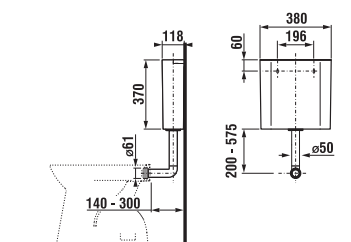

JIKA concealed modules are compatible with all JIKA floorstanding and wallhung closets. The outlet elbow is DN90/DN100, there is no need to use reduction for outlet connection. You can find instructions in every package of the JIKA modules. A mounting kit is also included.