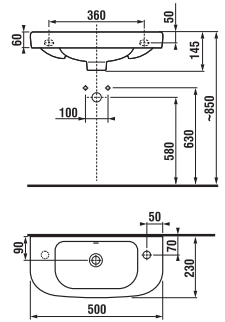

CERAMIC PRODUCTS DEEP BY JIKA

small washbasin 50 x 23 cm

Article number	Description	yyy: 105	106
H 81561 5 000 yyy 1	small washbasin 50 x 23 cm	x	x

Optional:

H 89034 9 000 000 1	installation kit for washbasins
H 37271 0 004 010 1	Mio angle valve 3/8"–1/2", chrome, 2 pcs
H 37471 0 004 000 1	Mio washbasin siphon, 5/4" – 32 mm, chrome, brass
H 89424 9 000 000 1	siphon, chromed ABS, height-adjustable from 175 to 270 mm, high of water seal 75 mm, flow-rate capacity of 45 l with decorative rings (can also be used without decorative rings).

wallhung WC

Article number	Description
H 82061 0 000 000 1	wallhung WC, washdown flushing

Optional:

H 89361 0 300 063 1	thermoset seat and cover Deep by Jika, removable, metal clamps
H 89361 1 300 063 1	thermoset seat and cover Deep by Jika, removable, metal clamps, Slowclose mechanism
H 89269 5 000 000 1	Laufen noise damper kit
H 89461 4 000 000 1	Laufen leveling paste

The correct setting for the valve in the concealed module is a flushing volume of 4.5 / 3 litres.

Mind the connection height.

wallhung bidet

Article number	Description	yyy: 304	302
H 83061 2 000 yyy 1	wallhung bidet	x	x

Optional:

H 89034 9 000 890 1	installation kit with white covers
H 89034 9 000 891 1	installation kit with chrome-plated covers
H 89269 5 000 000 1	Laufen noise damper kit
H 89461 4 000 000 1	Laufen leveling paste

Mind the connection height.

Mind the connection height.

DUAL FLUSH
Flow flushing mechanism with a 4,5 litre or 3 litre water volume option.

SLOWCLOSE
Sophisticated mechanism slowing down seat closing

WARRANTY
Ceramic products