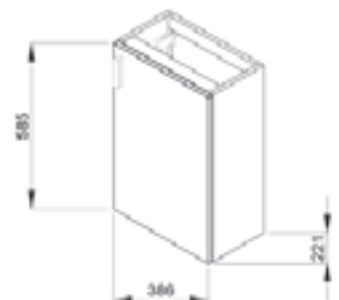

CUBE
PETIT

20 000 CYCLES
Highest quality of the door fitting, tested 20 000 open/close cycles

2-YEARS WARRANTY
for bathroom furniture

vanity unit with washbasin 40 cm

Article number	Description	Body colour/Front colour			
		white	grey	dark oak	cherry
H 45351 1 175 300 1	vanity unit with 1 reversible door, incl. washbasin 40 × 23 cm, with tap hole on the right	X			
H 45351 1 175 301 1	vanity unit with 1 reversible door, incl. washbasin 40 × 23 cm, with tap hole on the right		X		
H 45351 1 175 302 1	vanity unit with 1 reversible door, incl. washbasin 40 × 23 cm, with tap hole on the right			X	
H 45351 1 175 308 1	vanity unit with 1 reversible door, incl. washbasin 40 × 23 cm, with tap hole on the right				X