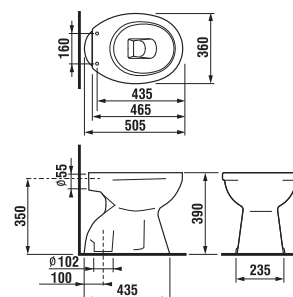

floorstanding WC Zeta plus, vertical outlet

Article number	Description	Outlet
H 82174 6 000 000 1	floorstanding WC Zeta plus	↓ X
Optional:		
H 89327 1 000 000 1	thermoplast seat and cover Zeta, plastic hinges, adjustable length of 400–440 mm	

floorstanding WC Zeta plus, horizontal outlet

Article number	Description	Outlet
H 82174 7 000 000 1	floorstanding WC Zeta plus	→ X
Optional:		
H 89327 1 000 000 1	thermoplast seat and cover Zeta, plastic hinges, adjustable length of 400–440 mm	

floorstanding WC Zeta – vertical outlet

Article number	Description	Outlet
H 82239 7 000 000 1	WC Zeta with vertical outlet, washdown flushing	↓ X
Optional:		
H 89299 9 000 000 1	installation kit for WC	
H 89327 1 000 000 1	thermoplast seat and cover Zeta, plastic hinges, adjustable length of 400–440 mm	
H 89327 1 000 063 7	thermoplast seat Zeta, steel hinges (NOTE: limited length adjustability of 407–425 mm).	
H 89770 1 000 000 1	rubber insert - water supply sealing	

Concealed JIKA system – Basic tank system module – is recommended for floorstanding toilets. For more information please see page 223.

Spare parts can be found on page 281.