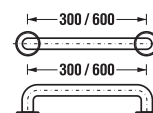

BARRIER-FREE BATHROOM UNIVERSUM

Stainless steel design

- High-quality AISI 430 stainless steel, dia. 28 mm, thickness 1.5 mm
- easy-to-clean, durable and hygienic surface
- 120 kg load-carrying capacity of folding handles and seats (depending on the material the product is anchored to!)
- broad range of applications at toilets, showers, bathtubs, etc.
- 30-year warranty

White design

- Economical series of handles
- Material: Steel pipe, dia. 28 mm, thickness 1.5 mm
- Surface treatment: Hot-dip galvanizing + white powder coated
- 120 kg load-carrying capacity of folding handles and seats (depending on the material the product is anchored to!)
- Two-year warranty

shower handrail

Stainless steel design

Article number	Description
H 38971 2 003 000 1	shower handrail, 750 × 450 mm, stainless steel, left (shown in picture)
H 38972 2 003 000 1	shower handrail, 750 × 450 mm, stainless steel, right

White design

Article number	Description
H 38971 2 000 000 1	shower handrail, 750 × 450 mm, left, white
H 38972 2 000 000 1	shower handrail, 750 × 450 mm, left, white

universal handrail

Stainless steel design

Article number	Description
H 38971 1 003 000 1	universal handrail, 300 mm, stainless steel
H 38972 1 003 000 1	universal handrail, 600 mm, stainless steel

White design

Article number	Description
H 38971 1 000 000 1	universal handrail, 300 mm, white
H 38972 1 000 000 1	universal handrail, 600 mm, white

support handle

Stainless steel design

Article number	Description
H 38971 4 003 000 1	support handle, 550 mm, fixed, stainless steel
H 38972 4 003 000 1	support handle, 900 mm, fixed, stainless steel

White design

Article number	Description
H 38971 4 000 000 1	support handle, 550 mm, fixed, white
H 38972 4 000 000 1	support handle, 900 mm, fixed, white

support handle, folding