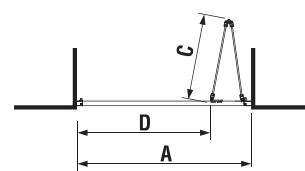

charge 668 – transparent glass
charge 666 – arctic decor

Article number	Dimensional options (mm) to niche		Entrance dimensions (mm) D	Width (mm) C
	A min	A max		
H 25524 1	765	795	535	306
H 25524 2	865	895	635	358

Spare parts can be found on page 283.