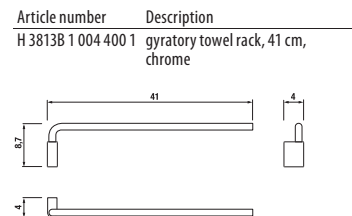

BATHROOM ACCESSORIES PURE