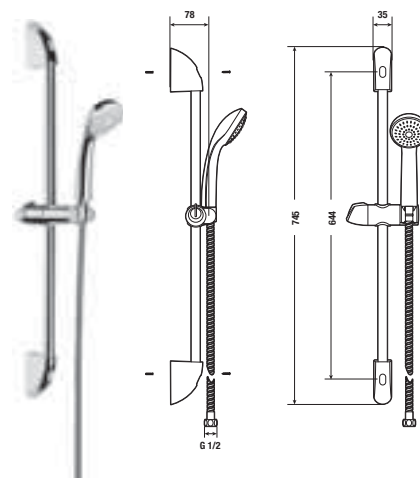

WARRANTY
2 years on shower accessories