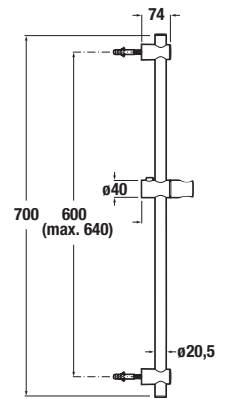

5 functions

Article number	Description
H 36071 1 004 021 1	shower set (hand shower 5 functions, sliding bar, hose 1.7 m)

sliding bar Cubito-N

Article number	Description
H 3641X 0 004 310 1	sliding bar, 700 mm