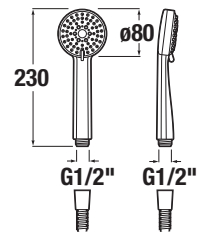

Article number	Description
H 3611R 2 004 331 1	hand shower, $\varnothing$ 80 mm, 3 functions