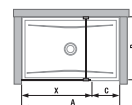

Article number	Glass dimensions (mm)		Shower tray dimensions (mm)		Entrance dimensions (mm)
	X	Z	A	B	
H 26742 9	684	2 000	1 200/1300	800/900	516/616
H 26842 0	784	2 000	1 400	800/900	616

Article number	Description
H 26742 3 002 668 1	glass wall, side-mounted 120 cm, for shower trays 120×80 cm and 120×90 cm, JIKA perla Glass finish, incl. side moulding and a bracket
H 26742 4 002 668 1	glass wall, side-mounted 130 cm, for shower trays 130×80 cm and 130×90 cm, JIKA perla Glass finish, incl. side moulding and a bracket
H 26742 5 002 668 1	glass wall, side-mounted 140 cm, for shower trays 140×80 cm and 140×90 cm, JIKA perla Glass finish, incl. side moulding and a bracket
H 26942 7 002 668 1	glass wall, side-mounted 90 cm, for shower tray 90×90 cm, JIKA perla Glass finish, incl. side moulding and a bracket
H 26942 8 002 668 1	glass wall, side-mounted 100 cm, for shower tray 100×80 cm, JIKA perla Glass finish, incl. side moulding and a bracket