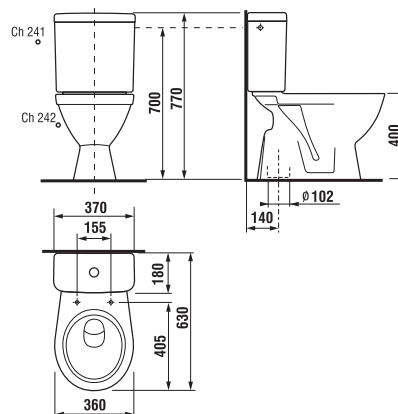

spare parts for WC combinations

Article number	Description	Water inlet	Flushing mechanism included	Outlet
H 82438 4 000 000 1	WC pan			x
H 82438 6 000 000 1	WC pan			x
H 82438 7 000 000 1	WC pan			x
H 82838 2 000 000 1	WC cistern	x		
H 82838 2 000 241 1	WC cistern	x	x	
H 82838 3 000 000 1	WC cistern		x	
H 82838 3 000 242 1	WC cistern		x	x
H 89135 3 000 000 1	inlet valve	x		
H 89135 4 000 000 1	inlet valve		x	
H 89136 3 000 000 1	push button D2D			
H 89136 2 000 000 1	outlet valve D2D			
H 82838 4 000 000 1	cover to cistern Lyra plus