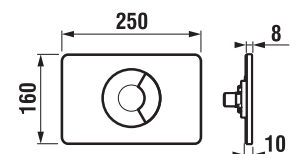

Flushing push-buttons by Roca are compatible with JIKA concealed modules.