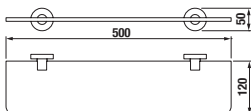

Article number	Description
H 29471 1 004 000 1	glass wiper with enclosure-hung holder, chrome

Article number	Description
H 38174 8 004 000 1	towel rail, chrome