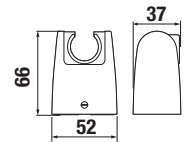

hand shower holder

Article number	Description
H 3691R 0 004 500 1	hand shower holder, 3 positions, chrome