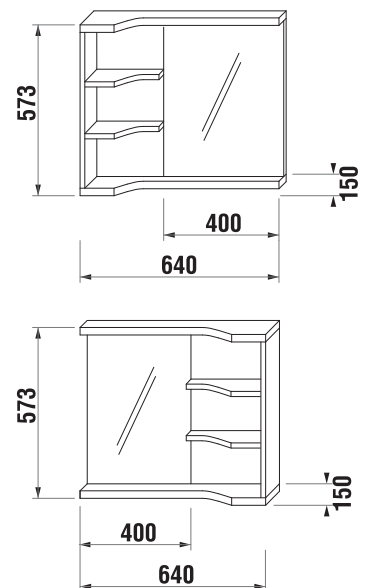

mirror with shelves Mio

Article number	Description	Body colour
H 43421 1 171 500 1	mirror with shelves, right/left	500 white X