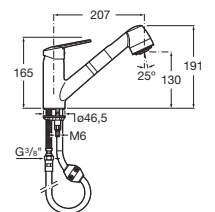

Five-year guarantee for all faucets (surface and cartridges)

All faucets are tested for 70 000 cycles

ECODISK
Ecodisk cartridge can control water flow and temperature, achieving up to 50% savings!

elbow connection