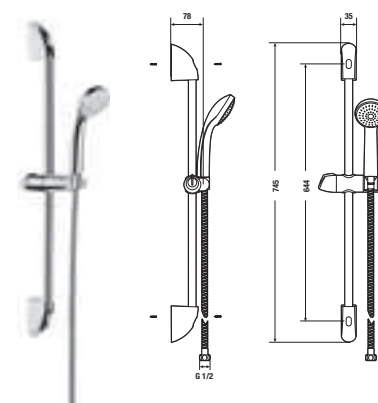

Spare parts can be found on page 284.

WARRANTY
5 years
on cartridge
and surface

All faucets are tested for 70 000 cycles