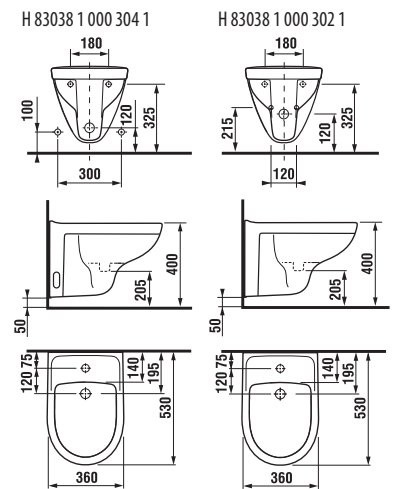

Article number	Description
H 83038 1 000 304 1	wallhung bidet with holes
H 83038 1 000 302 1	wallhung bidet, without side holes for water inlet
Optional:	
H 89034 9 000 890 1	installation kit with white covers
H 89034 9 000 891 1	installation kit with chrome-plated covers
H 89269 5 000 000 1	Laufen noise damper kit
H 89461 4 000 000 1	Laufen leveling paste