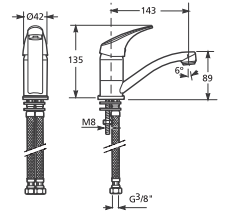

FAUCETS TALAS

sink faucet, short spout

Article number	Description
H 3511N 1 004 220 1	sink faucet, pedestal type, with swivel spout 143 mm, chrome

sink faucet, long spout

Article number	Description
H 3511N 1 004 230 1	sink faucet, pedestal type, with swivel spout 210 mm, chrome

Spare parts can be found on page 284.

WARRANTY
5 years on
cartridge
and surface

All faucets are tested
for 70 000 cycles.