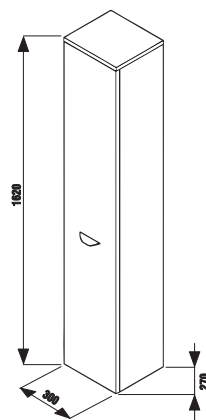

BATHROOM FURNITURE DEEP BY JIKA

tall cabinet, wallhung

Article number	Description	Body colour/Front		
		white	ash	golden oak
H 45415 1 434 500 1	tall cabinet, wallhung, left door	X		
H 45415 1 434 340 1	tall cabinet, wallhung, left door		X	
H 45415 1 434 341 1	tall cabinet, wallhung, left door			X
H 45415 2 434 500 1	tall cabinet, wallhung, right door	X		
H 45415 2 434 340 1	tall cabinet, wallhung, right door		X	
H 45415 2 434 341 1	tall cabinet, wallhung, right door			X

mirror cabinet

Article number	Description	Body colour/Front		
		white	ash	golden oak
H 45416 1 434 500 1	mirror cabinet left/right 50 cm, full door	X		
H 45416 1 434 340 1	mirror cabinet left/right 50 cm, full door		X	
H 45416 1 434 341 1	mirror cabinet left/right 50 cm, full door			X
H 45416 3 434 500 1	mirror cabinet left/right 60 cm, full door	X		
H 45416 3 434 340 1	mirror cabinet left/right 60 cm, full door		X	
H 45416 3 434 341 1	mirror cabinet left/right 60 cm, full door			X

mirror

Article number	Description
H 45416 5 434 500 1	mirror 50 cm, on a baseboard
H 45416 7 434 500 1	mirror 60 cm, on a baseboard

Horizon lightning

Article number	Description
H 49430 1 039 000 1	Horizon lighting, IP44, 2x G9, max. 33 W

Other lighting options can be found in Mirrors and Lighting section.