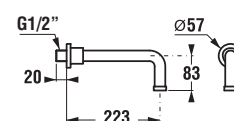

Article number	Description
H 37171 0 004 020 1	washbasin/bathtub spout Mio 1/2", chrome