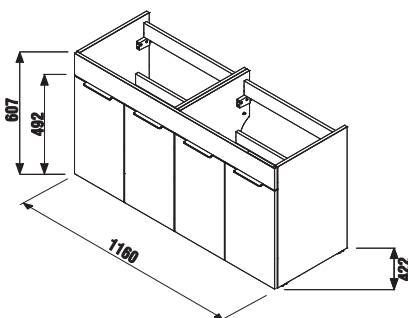

Article number	Description	Body colour/Front colour	
		white	dark oak
H 45366 1 176 300 1	vanity unit with 4 doors incl. double washbasin 120 × 43 cm	X	
H 45366 1 176 302 1	vanity unit with 4 doors incl. double washbasin 120 × 43 cm		X
H 45366 2 176 300 1	vanity unit with 4 drawers incl. double washbasin 120 × 43 cm	X	
H 45366 2 176 302 1	vanity unit with 4 drawers incl. double washbasin 120 × 43 cm		X