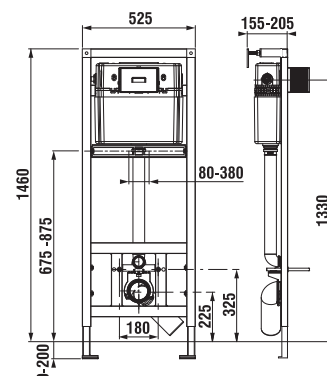

Faucet and sink are not a part of the sink module. Must be ordered separately.