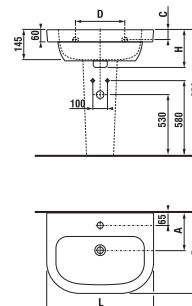

CERAMIC PRODUCTS DEEP BY JIKA

washbasins 50, 55, 60 and 65 cm

Article number	Description	yyy:			
		104	109	134	139
H 81261 1 000 yyy 1	washbasin 50 cm	x	x	x	x
H 81261 2 000 yyy 1	washbasin 55 cm	x	x		
H 81261 3 000 yyy 1	washbasin 60 cm	x	x		
H 81261 4 000 yyy 1	washbasin 65 cm	x	x		

washbasins 50, 55, 60 and 65 cm with siphon cover

Article number	Description	yyy:			
		104	109	134	139
H 81261 1 000 yyy 1	washbasin 50 cm	x	x	x	x
H 81261 2 000 yyy 1	washbasin 55 cm	x	x		
H 81261 3 000 yyy 1	washbasin 60 cm	x	x		
H 81261 4 000 yyy 1	washbasin 65 cm	x	x		
H 81961 1 000 000 1	siphon cover with installation kit (art. nr.: H 89001 3 000 000 1)				

washbasins 50, 55, 60 and 65 cm with pedestal

Article number	Description	yyy:			
		104	109	134	139
H 81261 1 000 yyy 1	washbasin 50 cm	x	x	x	x
H 81261 2 000 yyy 1	washbasin 55 cm	x	x		
H 81261 3 000 yyy 1	washbasin 60 cm	x	x		
H 81261 4 000 yyy 1	washbasin 65 cm	x	x		
H 81961 0 000 000 1	pedestal				

Optional:

H 89034 9 000 000 1	installation kit for washbasins
H 37271 0 004 010 1	Mio angle valve 3/8"-1/2", chrome, 2 pcs
H 37471 0 004 000 1	Mio washbasin siphon, 5/4" - 32 mm, chrome, brass
H 89424 9 000 000 1	siphon, chromed ABS, height-adjustable from 175 to 270 mm, high of water seal 75 mm, flow-rate capacity of 45 l, with decorative rings (can also be used without decorative rings)

	L	B	A	H	C	D
50 cm	500	410	190	180	50	180
55 cm	550	420	195	190	50	280
60 cm	600	450	195	190	50	280
65 cm	650	480	195	190	50	280

small washbasin 45 cm

Article number	Description	yyy:			
		104	109	134	139
H 81561 4 000 yyy 1	small washbasin 45 cm	x	x	x	x

Spare parts can be found on page 281.