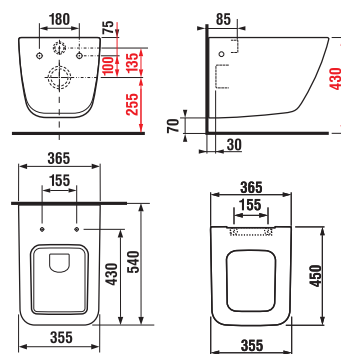

CERAMIC PRODUCTS CUBITO PURE

wallhung WC

Article number	Description
H 82042 3 xxx 000 1	wallhung WC, washdown flushing (including Easy fit installation kit)

Optional:	
H 89342 1 300 063 1	duroplast seat and cover, quick-mount system, stainless steel hinges
H 89342 2 300 063 1	duroplast seat and cover, quick-mount system, stainless steel hinges, Slowclose mechanism
H 89269 5 000 000 1	Laufen noise damper kit
H 89461 4 000 000 1	Laufen leveling paste

Spare parts:	
H 89283 8 000 000 1	JIKA Easy fit concealed wall-mounting system

The correct setting for the valve in the concealed module is a flushing volume of 4.5 / 3 litres.

Please mind the connection height.

JIKA • perla