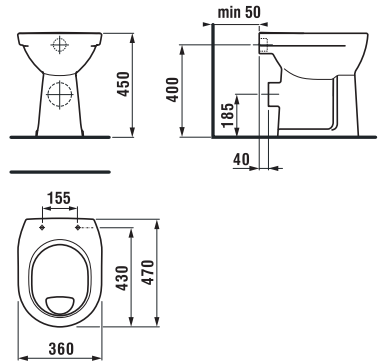

Article number	Description	Outlet
H 82538 6 000 000 1	freestanding WC, wash-out flushing, horizontal outlet, open water rim	→
Optional:		
H 89295 1 000 000 1	Laufen duroplast seat and cover, steel hinges