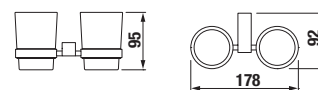

Article number	Description
H 38473 1 004 000 1	glass soap dish, wall mounted, chrome