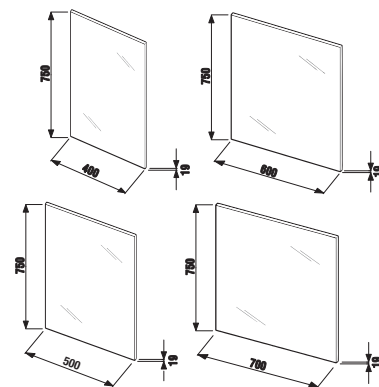

MIRRORS AND LIGHTING

mirror on board Mio

Article number	Description	Body colour
		☐ white
H 43422 1 171 500 1	mirror on board, 640 × 573 mm, rotating to 90°	X

mirror on board Zeta

Article number	Description	Colour
		☐ white
H 45555 6 039 304 1	mirror on board 75 × 100 cm	X
H 45555 7 039 304 1	mirror on board 75 × 120 cm	X

mirrors lighting

mirror on board Lyra 75x40, 50, 60 and 70 cm

Article number	Description	Colour dosky
		☐ white
H 45318 1 038 304 1	mirror on board 75 × 40 cm	X
H 45319 1 038 304 1	mirror on board 75 × 50 cm	X
H 45320 1 038 304 1	mirror on board 75 × 60 cm	X
H 45321 1 038 304 1	mirror on board 75 × 70 cm	X