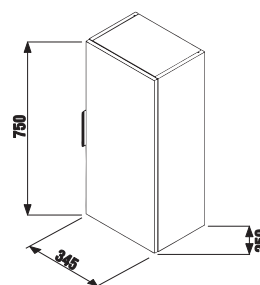

BATHROOM SERIES CUBE

vanity unit with double washbasin 120 cm

PACK
1+1

1+1 PACK
cabinet + washbasin
- Safe delivery
- Space-saving transport packaging
- Simple handling

* Cabinets are supplied with black handles.

Article number	Description	Body colour/Front colour	
		white	dark oak
H 45366 1 176 300 1	vanity unit with 4 doors incl. double washbasin 120 × 43 cm	X	
H 45366 1 176 302 1	vanity unit with 4 doors incl. double washbasin 120 × 43 cm		X
H 45366 2 176 300 1	vanity unit with 4 drawers incl. double washbasin 120 × 43 cm	X	
H 45366 2 176 302 1	vanity unit with 4 drawers incl. double washbasin 120 × 43 cm		X

medium cabinet 75 cm

Article number	Description	Body colour/Front colour	
		white	dark oak
H 45371 1 176 300 1	medium cabinet 75 cm, left/right	X	
H 45371 1 176 302 1	medium cabinet 75 cm, left/right		X

* Cabinets are supplied with black handles.

mirror on board

Article number	Description	Body colour/Front colour	
		white	dark oak
H 45555 6 039 304 1	mirror on board 75 × 100 cm	X	
H 45555 6 039 316 1	mirror on board 75 × 100 cm		X
H 45555 7 039 304 1	mirror on board 75 × 120 cm	X	
H 45555 7 039 316 1	mirror on board 75 × 120 cm		X

Spare parts can be found on page 282.

CUBE
PETIT