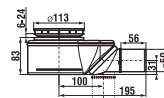

Article number	Description
H 29423 0 000 000 1	siphon for shower trays Ø 90 mm