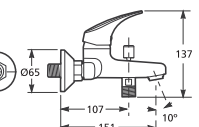

FAUCETS TALAS

washbasin single-lever faucet, wall-mounted

Article number	Description
H 3111N 7 004 230 1	washbasin single-lever faucet, wall-mounted, spout 210 mm, chrome

washbasin single-lever faucet, wall-mounted

Article number	Description
H 3111N 7 004 240 1	washbasin single-lever faucet, wall-mounted, spout 300 mm, chrome

washbasin single-lever faucet, wall-mounted

Article number	Description
H 3111N 7 004 220 1	washbasin single-lever faucet, wall-mounted, spout 150 mm, chrome

bath/shower single-lever faucet

Article number	Description
H 3211N 7 004 400 1	bath/shower single-lever faucet, without shower set, pitch 150 mm, chrome

shower single-lever faucet

Article number	Description
H 3311N 7 004 400 1	shower single-lever faucet, without shower set, pitch 150 mm, chrome

Spare parts can be found on page 284.

WARRANTY
5 years on
cartridge
and surface

All faucets are tested
for 70 000 cycles