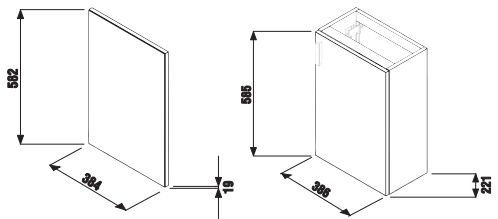

1+3 PACK
 Vanity unit plus washbasin, mirror cabinet and illumination
 - Safe delivery
 - Space-saving transport packaging
 - Simple handling

BATHROOM SERIES PETIT

set with washbasin 40 cm

Article number	Description	Body colour/Front colour
		 white  grey  dark oak  cherry
H 45351 4 175 300 1	vanity unit with 1 reversible door, incl. washbasin 40 x 23 cm, with tap hole on the right, mirror and lighting	X
H 45351 4 175 301 1	vanity unit with 1 reversible door, incl. washbasin 40 x 23 cm, with tap hole on the right, mirror and lighting	X
H 45351 4 175 302 1	vanity unit with 1 reversible door, incl. washbasin 40 x 23 cm, with tap hole on the right, mirror and lighting	X
H 45351 4 175 308 1	vanity unit with 1 reversible door, incl. washbasin 40 x 23 cm, with tap hole on the right, mirror and lighting	X