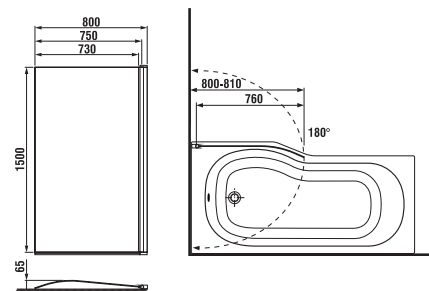

bath screen, straight, left

Article number	Description
H 25621 2 002 668 1	bath screen, short, straight, left, 150 × 60 cm, JIKA perla Glass treatment, 6 mm transparent glass
H 25721 2 002 668 1	bath screen, short, straight, right, 150 × 60 cm, JIKA perla Glass treatment, 6 mm transparent glass

JIKA•perla GLASS