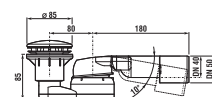

SPARE PARTS AND TECHNICAL ACCESSORIES

SHOWER ENCLOSURES AND BATHTUBS

Article number	Description
H 29686 3 000 000 1	bottom white hook

Article number	Description
H 29423 0 000 000 1	siphon for shower trays Ø 90 mm

Article number	Description
H 29124 5 000 300 1	U-shaped plastic gasket 80, 90, 100 (cuttable)

Article number	Description
H 29498 3 000 000 1	HL siphon for ceramic shower trays 60/40 mm

Article number	Description
H 29120 8 000 000 1	lower hinge, left cap for lower hinge / right cap for lower hinge

Article number	Description
H 29481 5 004 000 1	automatic bathtub outlet, incl. bathtub siphon

Article number	Description
H 29224 0 000 030 1	spare glass insert, incl. moulding 80

Article number	Description
H 29124 4 000 000 1	Cubito Pure / Tigo handle

Article number	Description
H 29401 2 000 000 1	metal feet for Alma, Tanza, Tanza plus and Riga steel bathtubs

Article number	Description
H 29124 1 004 000 1	Cubito Pure / Tigo runner

Article number	Description
H 29481 8 004 000 1	automatic bathtub outlet, with water inlet feature, including bathtub siphon, overflow brass body

Spare parts for glass walls Pure

Article number	Description
H 29342 0 000 000 1	surface channel 2000 mm
H 29342 1 000 000 1	90 degree corner channel 2000 mm
H 29342 2 000 000 1	gasket for surface channel or corner channel 2000 mm
H 29342 3 000 000 1	squeeze gasket for Surface channel or corner channel 2000 mm
H 29342 4 000 000 1	wall support arm 1000mm glass wall
H 29342 5 000 000 1	Robe hook
H 29342 6 000 000 1	T-bracing bars kit, wall support arm 700+1000 mm glass wall
H 29342 7 000 000 1	squeeze gasket tool

Article number	Description
H 29555 6 000 000 1	Laufen feet for acrylic built-in shower trays

Article number	Description
H 89910 3 000 000 1	expansion tape between shower tray and wall, 290 x 50 mm