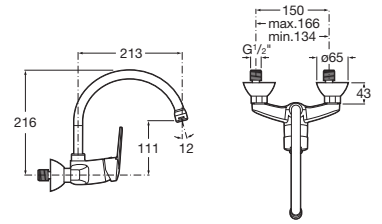

sink faucet

Article number	Description
H 35118 1 004 200 1	low spout monoblock sink faucet