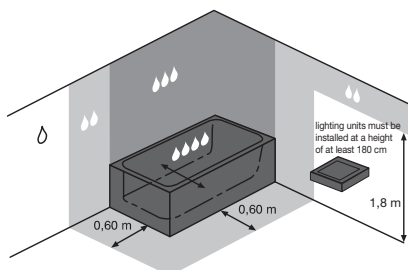

LIGHTING IN THE BATHROOM

Moonbox lighting units comply with strict European standards IEC 364-7-701.
INSTALLATION OF WIRES SHOULD BE PERFORMED BY AN ELECTRICIAN.

CUBE PETIT