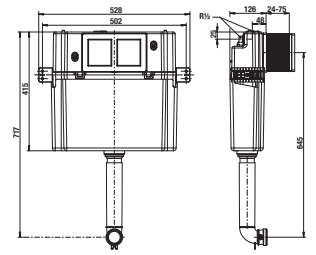

CONCEALED MODULES WITH INSTALLATION DEPTH OF 13 CM

Basic Tank System module for floorstanding closets

Article number	Description
H 89565 0 000 000 1	Basic Tank System for floorstanding closets, - wall-mounting and masonry casing required - frame suitable for floorstanding WCs - anti-dew insulated cistern - simple wall-mounting - silent inlet valve - replaceable push-buttons - new outlet valve to be able to flush 4, 5/3l - Insulated elbow, protects from dew formation at the module and water pipes

The most economical and also the simplest wall-mounted module by JIKA, for freestanding WCs.

Basic WC System module for wallhung closets

Article number	Description
H 89565 1 000 000 1	Basic WC System for wallhung WCs - wall-mounting and masonry casing required, - simple wall-mounting - anti-dew insulated cistern - silent inlet valve - replaceable push-buttons - Insulated elbow, protects from dew formation at the module and water pipes - structure load-carrying capacity of 400 kg - DN 90/110 drain elbow - new outlet valve to be able to flush from 4,5/3 litres

Optional:

H 89367 3 000 000 1	straight connection for WC module

WC System module for wallhung closets