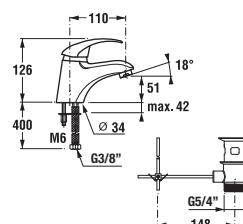

FAUCETS LYRA

OPTIM ECO

You can control water temperature by turning the faucet mixing valve ring. You can regulate water flow by turning out the restrictor screw at the mixing valve shaft.

NEOPERL aerators are made from a special material preventing scale deposition, thus avoiding difficult scrubbing.

Lyra series bathroom faucets feature high-quality ceramic cartridges with OPTIM ECO flow limiters, produced by Kerox from Hungary.

washbasin faucet

Article number	Description
H 31127 1 004 001 1	washbasin faucet with pop-up, chrome
H 31127 1 004 000 1	washbasin faucet without pop-up, chrome

wall mounted sink faucet

Article number	Description
H 35127 7 004 210 1	wall-mounted sink faucet, spout 210 mm, chrome

Spare parts:	
H 35127 0 004 200 1	straight spout 150 mm, chrome
H 39527 0 004 210 1	straight spout 210 mm, chrome
H 39527 0 004 220 1	straight spout 300 mm, chrome

bidet faucet

Article number	Description
H 34127 1 004 001 1	bidet faucet with pop-up, chrome

Five-year guarantee for all faucets (surface and cartridges).

All faucets are tested for 70 000 cycles.

OPTIM ECO

By turning the knob on the cartridge you can easily control the temperature of mixed water; by unscrewing the limiting bolt on the control cartridge valve, you can reduce the water flow.