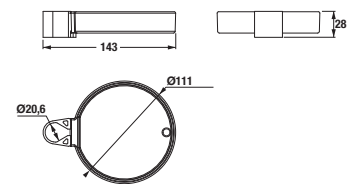

slide bar soap dish Cubito-N

Article number	Description
H 3641X 0 004 811 1	soap dish for slide bar H 3641X 0 004 310 1, chrome-plated

hand shower holder Cubito-N

Article number	Description
H 3691X 0 004 500 1	hand shower holder, adjustable