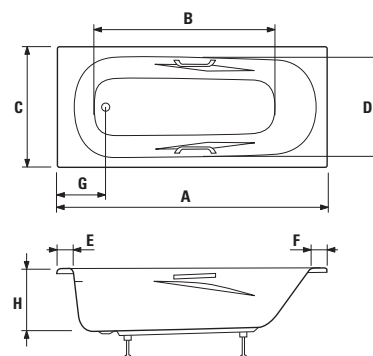

bathtub Alma

Article number	Description	Capacity
H 23426 4 yyy 000 1	Alma 1600 mm, with handles	170 l
H 23427 4 yyy 000 1	Alma 1700 mm, with handles	180 l

Optional:

H 29401 2 000 000 1	metal feet for Alma, Tanza plus, Tanza and Riga	
H 29481 5 004 000 1	automatic overflow including siphon 40/50 mm, length 550 mm, plastic body of overflow	
H 29481 6 004 000 1	automatic overflow including siphon 40/50 mm, length 550 mm, brass body of overflow	
H 29481 7 004 000 1	automatic overflow with inlet, including siphon 40/50 mm, length 550 mm, plastic body of overflow	
H 29481 8 004 000 1	automatic overflow with inlet, including siphon 40/50 mm, length 550 mm, brass body of overflow	