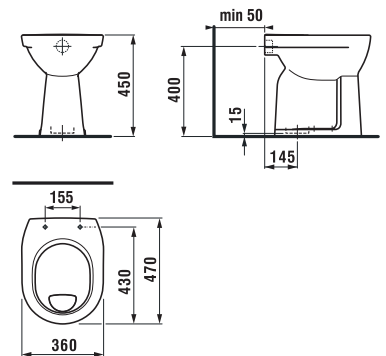

freestanding WC with vertical outlet

Article number	Description	Outlet
H 82538 7 000 000 1	freestanding WC, wash-out flushing, vertical outlet, open water rim	↓
Optional:		
H 89295 1 000 000 1	Laufen duroplast seat and cover, steel hinges