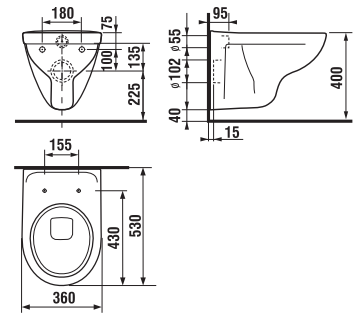

Article number	Description
H 82338 0 000 000 1	wallhung WC Lyra plus, washdown flushing
Optional:	
H 89338 4 300 063 1	seat and cover, steel hinges – for wallhung WC Lyra plus
H 89338 5 300 000 1	seat and cover, duroplast, Slowclose lowering mechanism, plastic hinges – for wallhung WCs Lyra plus
H 89338 7 000 000 1	seat and cover, thermoplastic, plastic hinges – for wallhung WC Lyra plus
H 89269 5 000 000 1	Laufen noise damper kit
H 89461 4 000 000 1	Laufen leveling paste