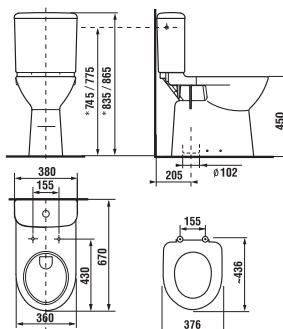

spare parts for raised WC combinations

Article number	Description	Water inlet	Flushing mechanism included	Outlet	Outlet	Outlet
H 82461 7 000 000 1	WC pan 50 cm					x
H 82461 6 000 000 1	WC pan 50 cm			x		
H 89135 3 000 000 1	inlet valve	x				
H 89135 4 000 000 1	inlet valve		x			
H 89136 3 000 000 1	push button D2D					
H 89136 2 000 000 1	outlet valve D2D					
H 82761 2 000 000 1	WC cistern	x				
H 82761 3 000 000 1	WC cistern		x			
H 89175 3 000 000 1	installation kit for floorstanding WCs and bidets with hidden fixing					
H 82761 4 000 000 1	cover for cistern					

Spare parts can be found on page 281.