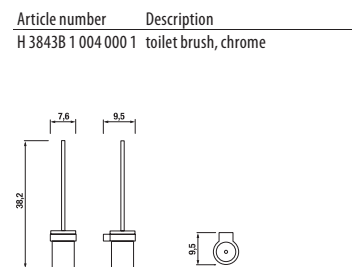

BATHROOM ACCESSORIES PURE