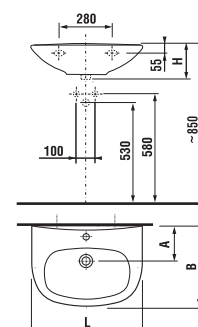

CERAMIC PRODUCTS ZETA

small washbasin 40 cm

Article number	Description	yyy: 104	109
H 81539 3 000 yyy 1	small washbasin 40 cm	X	X
Optional:			
H 89034 9 000 000 1	installation kit for washbasins		

washbasins 50, 55 and 60 cm

Article number	Description	yyy: 104	109
H 81039 0 000 yyy 1	washbasin 50 cm	x	x
H 81039 1 000 yyy 1	washbasin 55 cm	x	x
H 81039 2 000 yyy 1	washbasin 60 cm	x	x

washbasins with siphon cover 50, 55 and 60 cm

Article number	Description	yyy: 104	109
H 81039 0 000 yyy 1	washbasin 50 cm	x	x
H 81039 1 000 yyy 1	washbasin 55 cm	x	x
H 81039 2 000 yyy 1	washbasin 60 cm	x	x
H 81939 1 000 000 1	siphon cover with installation kit (art. no.: H 89001 3 000 000 1)		
Optional:			
H 89034 9 000 000 1	installation kit for washbasins		

washbasins with pedestal 50, 55 and 60 cm

Article number	Description	yyy: 104	109
H 81039 0 000 yyy 1	washbasin 50 cm	x	x
H 81039 1 000 yyy 1	washbasin 55 cm	x	x
H 81039 2 000 yyy 1	washbasin 60 cm	x	x
H 81995 0 000 020 1	pedestal only for washbasins 50, 55, 60 cm		

	L	B	A	H
50 cm	500	400	205	190
55 cm	550	440	205	205
60 cm	600	470	205	205

Spare parts can be found on page 281.