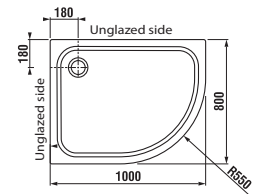

SHOWER ENCLOSURE AND SHOWER TRAY TIGO

shower enclosure

Shower enclosure, asymmetric, bright chrome, JIKA perla surface treatment (inner side), transparent glass.

Article number	Dimension (mm)	Height (mm)	Thickness (mm)	Glass design
H 25121 1 002 668 1	980 × 780	1950	6	transparent
H 25121 1 002 666 1	980 × 780	1950	6	arctic

charge 668 – transparent glass
charge 666 – arctic decor

left/right version

recommended

H 29471 0 004 000 1   H 29471 1 004 000 1   H 29471 2 004 000 1

Article number	Description
H 29471 0 004 000 1	glass wiper, chrome
H 29471 1 004 000 1	glass wiper with enclosure-hung holder, chrome
H 29471 2 004 000 1	glass wiper with wallhung holder, chrome

ceramic shower tray

Article number	Description
H 85221 1 000 000 1	ceramic shower tray, asymmetric, 100 × 80 cm, right
H 85221 1 600 000 1	ceramic shower tray, asymmetric, 100 × 80 cm, right, antislip
H 85221 0 000 000 1	ceramic shower tray, asymmetric, 100 × 80 cm, left
H 85221 0 600 000 1	ceramic shower tray, asymmetric, 100 × 80 cm, left, antislip

charge 000 - white
charge 600 - antislip

Optional:

H 29423 0 000 000 1	siphon for shower trays, $\varnothing$ 90 mm, stainless cover $\varnothing$ 113 mm, flow rate of 54 l/min, including mounting fixtures
H 89910 3 000 000 1	expansion tape between shower tray and wall, 290 × 50 mm

Spare parts can be found on page 283.