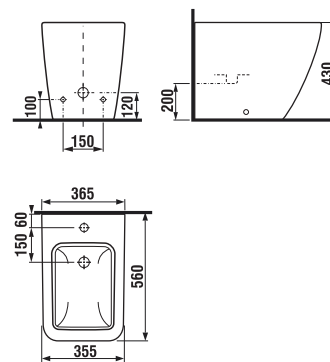

JIKA•perla