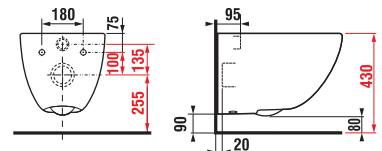

JIKA • perla

000 white

100 JIKAperla