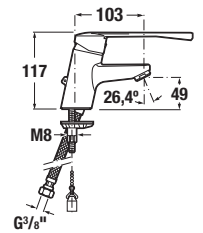

FAUCETS TIGO

washbasin faucet

Article number	Description
H 31118 1 004 001 1	washbasin faucet with pop-up waste, chrome
H 31118 1 004 000 1	washbasin faucet without pop-up waste, chrome
H 31118 1 004 004 1	washbasin faucet with Click-Clack waste, chrome-plated

washbasin faucet with medical lever

Article number	Description
H 31118 1 004 119 1	washbasin faucet with medical lever, without waste outlet, chrome

bidet faucet

Article number	Description
H 34118 1 004 001 1	bidet faucet with pop-up waste, chrome

wall-mounted washbasin faucet

Article number	Description
H 31118 7 004 230 1	wall-mounted washbasin faucet, swivel spout 200 mm, without pop-up waste, chrome

It is recommended to combine with shower sets, accessories and siphons found in Mio, Lyra and Rio sections.

Spare parts can be found on page 284.

Five-year guarantee for all faucets (surface and cartridges)

All faucets are tested for 70 000 cycles

ECODISK
Ecodisk cartridge can control water flow and temperature, achieving up to 50% savings!