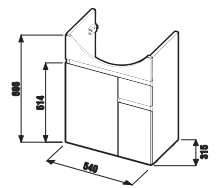

vanity unit under washbasin 60, 65 and 70 cm

Article number	Description	Front colour	Body colour
		☐	☐
		white glossy	white
H 45312 2 038 300 1	vanity unit with 2 doors, 1 drawer, for washbasin 60 cm	x	X
H 45313 2 038 300 1	vanity unit with 2 doors, 1 drawer, for washbasin 65 cm	x	X
H 45314 2 038 300 1	vanity unit with 2 doors, 1 drawer, for washbasin 70 cm	x	X