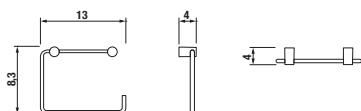

Article number Description
H 3853A 2 004 000 1 glass shelf 60 cm, chrome, matt glass

Article number Description
H 3813A 4 004 400 1 towel ring 20 cm, chrome

Article number Description
H 3843A 2 004 100 1 paper holder without cover, chrome