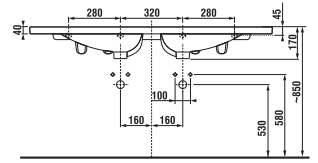

Optional:

H 38121 3 004 000 1 front-mounted towel rail for Tigo 125 cm washbasin, stainless steel

H 38121 4 004 000 1 side-mounted towel rail for Tigo washbasins, left/right, stainless steel

Front and side holders cannot be installed at the same time.