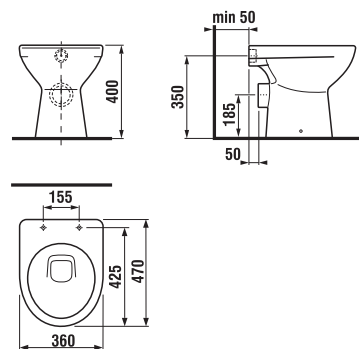

CERAMIC PRODUCTS LYRA PLUS

floorstanding WC with horizontal outlet

Article number	Description	Outlet
H 82138 6 000 000 1	floorstanding WC, washdown flushing, horizontal outlet (including installation kit)	→ x

Optional:

H 89338 4 300 063 1	seat and cover, duroplast, steel hinges – for wallhung WC Lyra plus
H 89338 5 300 000 1	seat and cover, duroplast, Slowclose lowering mechanism, plastic hinges – for wallhung WCs Lyra plus
H 89338 7 000 000 1	seat and cover, thermoplastic, plastic hinges – for wallhung WC Lyra plus

floorstanding WC with vertical outlet

Article number	Description	Outlet
H 82138 7 000 000 1	floorstanding WC, washdown flushing, vertical outlet (including installation kit)	↓ x

Optional:

H 89338 4 300 063 1	seat and cover, duroplast, steel hinges – for wallhung WC Lyra plus
H 89338 5 300 000 1	seat and cover, duroplast, Slowclose lowering mechanism, plastic hinges – for wallhung WCs Lyra plus
H 89338 7 000 000 1	seat and cover, thermoplastic, plastic hinges – for wallhung WC Lyra plus

floorstanding bidet

Article number	Description	304
H 83238 0 000 304 1	floorstanding bidet (including installation kit)	x

We recommend JIKA concealed modules for JIKA ceramics ware.
For our offer of concealed modules and flushing push buttons please see the chapter Concealed Modules.

Spare parts can be found on page 281.