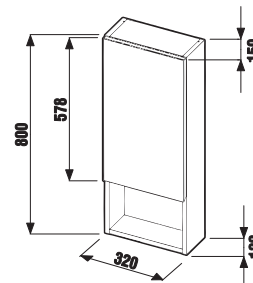

mirror on a baseboard 75 x 40, 50, 60 and 70 cm

Article number	Description	Baseboard colour
		<input type="checkbox"/>
		white
H 45318 1 038 304 1	mirror on a baseboard, 75 x 40 cm	X
H 45319 1 038 304 1	mirror on a baseboard, 75 x 50 cm	X
H 45320 1 038 304 1	mirror on a baseboard, 75 x 60 cm	X
H 45321 1 038 304 1	mirror on a baseboard, 75 x 70 cm	X