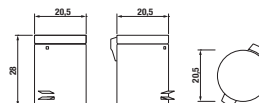

Article number Description
H 3893D 3 004 300 1 trash basket, matte stainless steel, volume 5 l