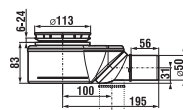

left version H 85221 0