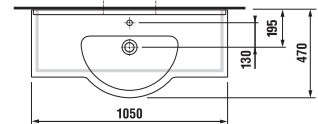

CERAMIC PRODUCTS MIO

countertop washbasin 85 cm

JIKA•perla

Article number

H 81471 2 xxx 104 1 countertop washbasin 85 cm*

* leveling paste is included in the package

Optional:

H 89034 9 000 000 1 installation kit for washbasins

H 89424 6 000 000 1 space-saving siphon for bathroom furniture Mio and for hospital washbasin Mio

countertop washbasin 105 cm

JIKA•perla

Article number

H 81471 7 xxx 104 1 countertop washbasin 105 cm*

* leveling paste is included in the package

Optional:

H 89034 9 000 000 1 installation kit for washbasins

H 89424 6 000 000 1 space-saving siphon for bathroom furniture Mio and for hospital washbasin Mio

hospital washbasin 64 cm

Article number

Description

H 81371 4 xxx 104 1 hospital washbasin 64 cm, without overflow

Optional:

H 89390 2 000 000 1 Laufen concealed siphon

H 89424 6 000 000 1 space-saving siphon for bathroom furniture Mio and for hospital washbasin Mio

* H 89424 6 000 000 1
** H 89390 2 000 000 1

recommended

Optional:

H 89034 9 000 000 1 installation kit for washbasins

H 37471 0 004 000 1 washbasin siphon Mio 5/4" - 32 mm, chrome, brass

H 37271 0 004 010 1 angle valve Mio 3/8" - 1/2", chrome, 2 pcs

Article number xxx = colour number (000 white, 100 JIKA perla).

000 white

100 JIKA perla