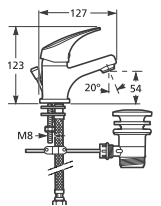

Article number	Description
H 3111N 1 004 110 1	washbasin single-lever faucet without pop-up waste, chrome
H 3111N 1 004 111 1	washbasin single-lever faucet with pop-up waste, chrome