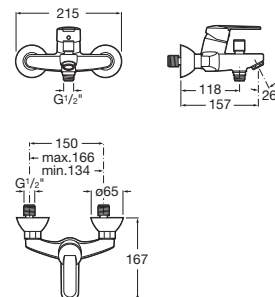

wall-mounted washbasin faucet with medical lever

Article number	Description
H 35118 7 004 239 1	wall-mounted washbasin mixer, with medical lever, swivel spout 200 mm, without pop-up waste, chrom

bath/shower faucet without shower set

Article number	Description
H 32118 7 004 000 1	wall-mounted bath and shower faucet without shower set

wall-mounted shower faucet without shower set

Article number	Description
H 33118 7 004 000 1	wall-mounted shower faucet without shower set

bath/shower concealed faucet without shower set

Article number	Description
H 32118 6 004 000 1	bath/shower concealed faucet without shower set

bath/shower concealed faucet without shower set

Article number	Description
H 33118 6 004 000 1	shower concealed faucet without shower set

It is recommended to combine with shower sets, accessories and siphons found in Mio, Lyra and Rio sections.