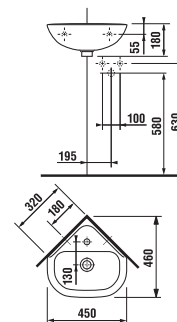

CERAMIC PRODUCTS DEEP BY JIKA

small corner washbasin 45 cm

Article number	Description	yyy: 104
H 81661 2 000 yyy 1	corner small washbasin 45 cm	x

Optional:
H 89034 9 000 000 1 installation kit for washbasins
H 89424 9 000 000 1 siphon, chromed ABS, height-adjustable from 175 to 270 mm, high of water seal 75 mm, flow-rate capacity of 45 l with decorative rings (can also be used without decorative rings).

raised WC combination

50 cm

Article number	Description	Water inlet	Flushing mechanism included	Outlet	Installation kit included
H 82361 6 000 000 1	raised WC pan 50 cm			x	x
H 82361 7 000 000 1	raised WC pan, 50 cm			x	x
H 82761 2 000 241 1	WC cistern	x	x		
H 82761 3 000 242 1	WC cistern		x		

Article number	Description	Water inlet	Flushing mechanism included	Outlet	Installation kit included
H 82361 8 000 000 1	raised WC pan 46 cm			x	x
H 82761 2 000 241 1	WC cistern	x	x		
H 82761 3 000 242 1	WC cistern		x		

Optional:
H 89328 1 300 063 1 duroplast seat and cover Deep by Jika, steel hinges
H 89328 1 300 000 1 duroplast seat and cover Deep by Jika, plastic hinges
H 89328 2 300 000 1 duroplast seat without cover, plastic hinges
H 89328 2 300 063 1 duroplast seat without cover, steel hinges, only in white colour
H 89328 4 300 000 1 duroplast seat and cover Deep by Jika, with lowering system Slowclose

46 cm

spare parts for raised WC combinations

Article number	Description	Water inlet	Flushing mechanism included	Outlet	Outlet	Outlet
H 82461 7 000 000 1	WC pan 50 cm					x
H 82461 6 000 000 1	WC pan 50 cm			x		
H 89135 3 000 000 1	inlet valve	x				
H 89135 4 000 000 1	inlet valve		x			
H 89136 3 000 000 1	push button D2D					
H 89136 2 000 000 1	outlet valve D2D					
H 82761 2 000 000 1	WC cistern	x				
H 82761 3 000 000 1	WC cistern		x			
H 89175 3 000 000 1	installation kit for floorstanding WCs and bidets with hidden fixing					
H 82761 4 000 000 1	cover for cistern					

Spare parts can be found on page 281.