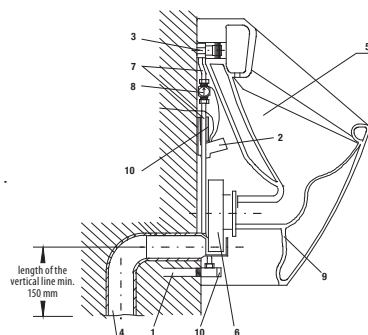

Livo urinal installation requires torsion bars no. H 89253 6 (thread length of 40 mm), included in the package.

Battery box attached by a hook and loop tape at the bottom of ceramics.

- 1 - water supply
- 2 - circuitry with a radar sensor with battery power supply
- 3 - inlet valve with gaskets
- 4 - drain pipe, dia. \varnothing 50mm
- 5 - ceramic urinal
- 6 - siphon
- 7 - interconnecting hoses
- 8 - solenoid valve
- 9 - battery holder
- 10 - angle valve