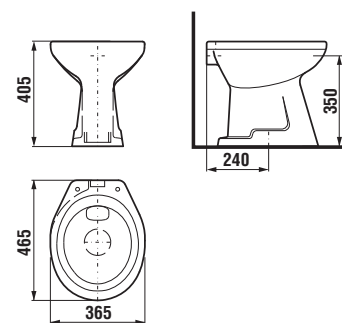

Spare parts can be found on page 281.