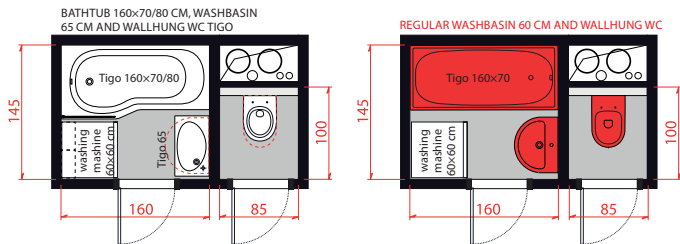

Unique concept for small bathrooms

2,3 m² + 0,85 m²