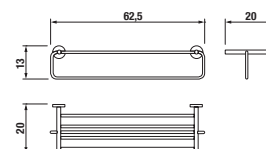

Article number Description
H 3813A 6 004 000 1 bath towel rack with towel bar, chrome