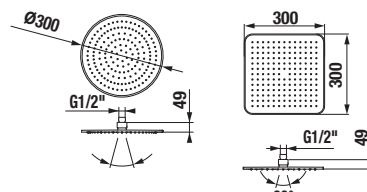

head shower Cubito-N

Article number	Description
H 3671X 1 004 230 1	head shower $\varnothing$ 300 mm, stainless steel
H 3671X 1 004 130 1	head shower 300x300 mm, stainless steel

hand shower Cubito-N

Article number	Description
H 3611X 2 004 471 1	hand shower $\varnothing$ 130mm, 4 different functions
H 3611X 3 004 471 1	hand shower 130x130 mm, 4 different functions

hand shower holder Cubito-N

Article number	Description
H 3691X 0 004 500 1	hand shower holder, adjustable

elbow connection Cubito-N

Article number	Description
H 3631X 0 004 152 1	elbow connection 1/2" with hand shower holder

sliding bar Cubito-N

Article number	Description
H 3641X 0 004 310 1	sliding bar, 700 mm

Spare parts can be found on page 284.