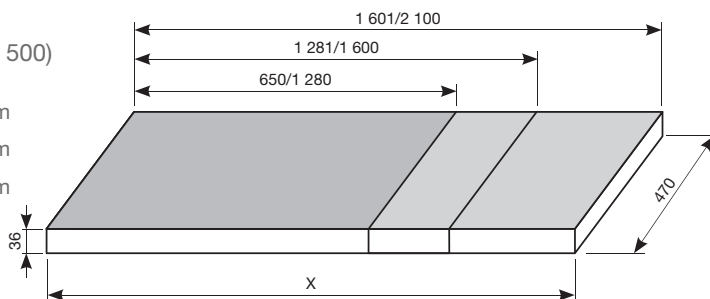

ORDER FORM FOR CUBITO FURNITURE WASHTOPS

WASHTOP WITH CUT-OUTS CAN ONLY BE USED IN COMBINATION WITH CUBITO 45-75 CM WASHBASINS.

Washtop without cut-out

(available in these colours: dark pine - 461, oak - 519, white - 500)

- ☐ H 46J42 0 650-1 280 mm charge ..... x ..... mm
- ☐ H 46J42 1 1 281-1 600 mm charge ..... x ..... mm
- ☐ H 46J42 2 1 601-2 100 mm charge ..... x ..... mm

Made-to-measure washbasin counters