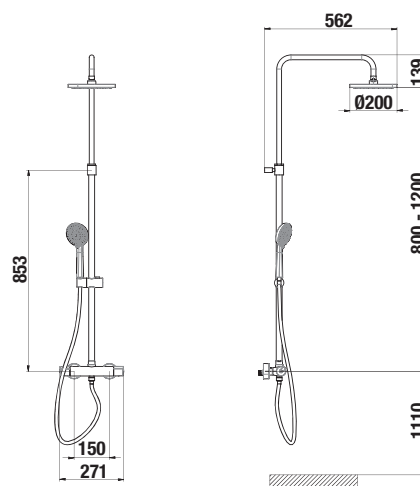

Spare parts can be found on page 284.