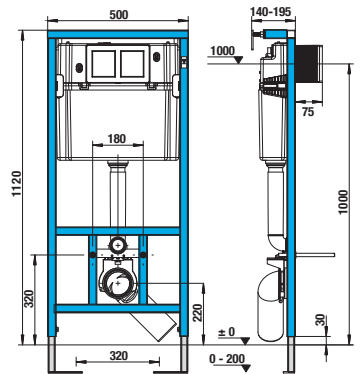

WC System module for wallhung closets

H 8.9365.0

Article number	Description
H 89365 0 000 000 1	Panel set for frame H 89565 2 mounting into side walls of a panel-building sanitary unit

Advantages: – width range from 800 to 1100 mm

This option will be appreciated by all customers that are planning a renovation of their panel-building bathroom, including installation of a wallhung WC. This option is namely designed for installations with a plumbing system behind the module (such as water and sewage pipelines, heating-ventilation systems, gas pipes, etc.). Thanks to its adjustable side mountings for universal installation, JIKA Pro WC System module can be adapted to any panel-building bathroom.

Ideal solution for a panel-building bathroom.