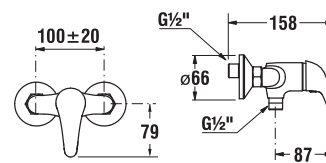

FAUCETS DINO

bath/shower faucet without shower set

Article number	Description
H 32172 7 004 300 1	bath/shower faucet without shower set, spacing 100 mm, chrome

bath/shower faucet without shower set

Article number	Description
H 32172 7 004 200 1	bath/shower wall mounted mixer with swivel spout 350 mm, spacing 100 mm, chrome

shower faucet without shower set

Article number	Description
H 33172 7 004 300 1	shower faucet without shower set, spacing 100 mm, chrome

shower hose

Article number	Description
H 36227 0 004 011 1	Lyra shower hose 1.7 m, brass with double-lock, chrome
H 36227 0 004 021 1	Lyra shower hose 2 m, brass with double-lock, chrome

All shower hoses feature this anti-twist system, concealed in the hose cone.

recommended shower sets Rio

Article number	Description
H 3651R 0 004 100 1	shower set (hand shower, stainless steel shower hose, wall bracket), chrome
H 3651R 0 004 371 1	shower set (hand shower, stainless steel shower hose, bar), chrome

SHOWER SET
Shower set includes a hand shower, a hose, and a holder or a shower bar

Spare parts can be found on page 284.

WARRANTY
5 years
on cartridge
and surface

All faucets are tested for 70 000 cycles