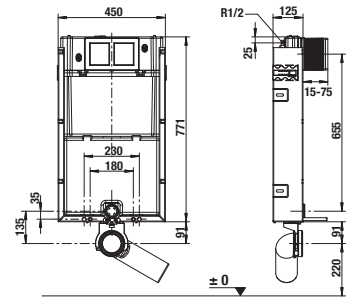

CONCEALED MODULES WITH INSTALLATION DEPTH OF 13 CM

Basic Tank System module for floorstanding closets

Article number	Description
H 89565 0 000 000 1	Basic Tank System for floorstanding closets, - wall-mounting and masonry casing required - frame suitable for floorstanding WCs - anti-dew insulated cistern - simple wall-mounting - silent inlet valve - replaceable push-buttons - new outlet valve to be able to flush 4, 5/3l - Insulated elbow, protects from dew formation at the module and water pipes

The most economical and also the simplest wall-mounted module by JIKA, for freestanding WCs.

Basic WC System module for wallhung closets

Article number	Description
H 89565 1 000 000 1	Basic WC System for wallhung WCs - wall-mounting and masonry casing required, - simple wall-mounting - anti-dew insulated cistern - silent inlet valve - replaceable push-buttons - Insulated elbow, protects from dew formation at the module and water pipes - structure load-carrying capacity of 400 kg - DN 90/110 drain elbow - new outlet valve to be able to flush from 4,5/3 litres

Optional:

H 89367 3 000 000 1	straight connection for WC module

WC System module for wallhung closets