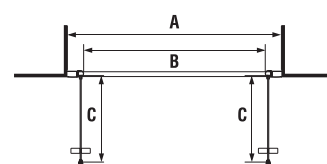

JIKA • perla
GLASS

charge 668 – transparent glass
charge 665 – stripy glass