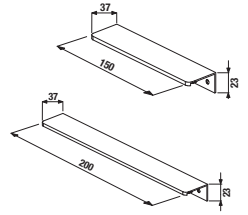

BATHROOM SERIES CUBE

door handle 150 and 200 mm

Article number	Description
H 49158 3 176 000 1	Cube handle 150 mm for vanity units with doors, chrome-plated, 1 pc
H 49158 4 176 000 1	Cube handle 200 mm for vanity units with drawers and for medium cabinets, chrome-plated, 1 pc

feet for furniture

Article number	Description
H 49440 2 176 000 1	Cube feet, chrome-plated, 1 pair, 237-247 mm

Moonbox lighting

Article number	Description
H 49430 3 176 000 1	Moonbox lighting IP44, 2x G9, max. 33 W

Sunrise lighting

Article number	Description
H 49430 2 039 000 1	double Sunrise lighting for Lyra, IP 44, 2x G9, max. 33 W

Horizon lighting

Article number	Description
H 49430 1 039 000 1	halogen Horizon lighting, IP44, 2x G9, max. 33 W

Other lighting options can be found in the Mirrors and Lighting section.

installation dimensions for CUBE furniture

It is recommended to combine Cube series with mirrors of Clear and Lyra series found in mirrors section.