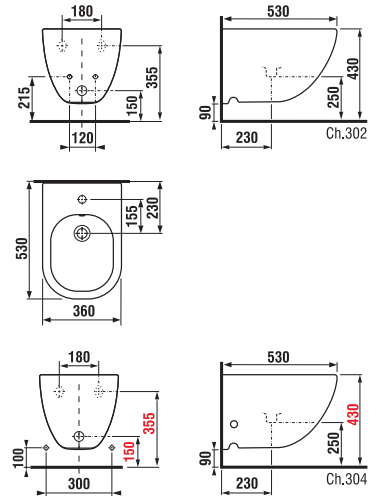

JIKA • perla