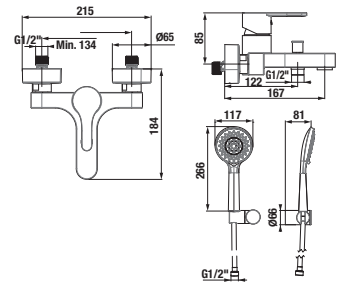

bidet faucet

Article number	Description
H 3411V 1 004 111 1	bidet single-lever faucet, pedestal type, with automatic waste valve
H 3411V 1 004 110 1	bidet single-lever faucet, pedestal type, without waste valve
Optional:	
H 37271 0 004 010 1	angle valve Mio 3/8"-1/2", chrome, 2 pcs

bath tub faucet without a shower set

Article number	Description
H 3211V 7 004 400 1	bath tub single-lever faucet, wall-mounted type, without a shower kit
Optional:	
H 3651X 0 004 362 1	shower kit (hand shower $\varnothing$ 130 mm, 4 different functions, shower holder, shower hose 1.7 m)
H 3651X 0 004 363 1	shower kit (hand shower 130x130 mm, 4 different functions, shower holder, shower hose 1.7 m)
H 3651X 0 004 472 1	shower kit (hand shower $\varnothing$ 130 mm, 4 different functions, slide bar, chrome-plated soap dish, shower hose 1.7 m)
H 3651X 0 004 473 1	shower kit (hand shower 130x130mm, 4 different functions, slide bar, chrome-plated soap dish, shower hose 1.7 m)

bath tub faucet with a shower set

Article number	Description
H 3211V 7 004 131 1	bath tub single-lever faucet, wall-mounted type, with a shower set (hand shower $\varnothing$ 130mm, 4 different functions, shower hose 1.7 m)

shower faucet without a shower set