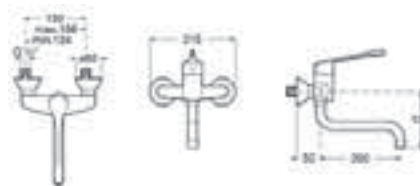

wall-mounted washbasin faucet with medical lever

Article number	Description
H 35118 7 004 239 1	wall-mounted washbasin mixer, with medical lever, swivel spout 200 mm, without pop-up waste, chrom

bath/shower faucet without shower set

Article number	Description
H 32118 7 004 000 1	wall-mounted bath and shower faucet without shower set

wall-mounted shower faucet without shower set

Article number	Description
H 33118 7 004 000 1	wall-mounted shower faucet without shower set

bath/shower concealed faucet without shower set

Article number	Description
H 32118 6 004 000 1	bath/shower concealed faucet without shower set

bath/shower concealed faucet without shower set

Article number	Description
H 33118 6 004 000 1	shower concealed faucet without shower set

It is recommended to combine with shower sets, accessories and siphons found in Mio, Lyra and Rio sections.