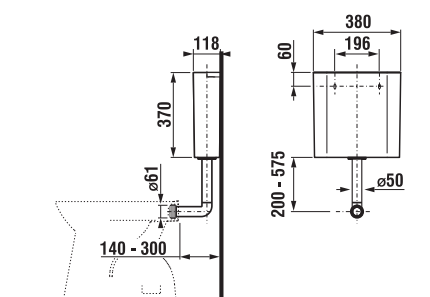

project
products

Spare parts can be found on page 281.