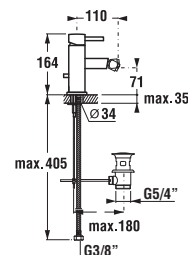

washbasin faucet

Article number	Description
H 31171 1 004 001 1	washbasin faucet with pop-up waste valve, chrome

Optional:	
H 37271 0 004 010 1	angle valve Mio 3/8"-1/2", chrome, 2 pcs

washbasin high neck faucet

Article number	Description
H 31171 8 004 002 1	washbasin high neck faucet with Click-Clack waste, chrome

Optional:	
H 37271 0 004 010 1	angle valve Mio 3/8"-1/2", chrome, 2 pcs

bidet faucet

Article number	Description
H 34171 1 004 001 1	bidet faucet with pop-up waste valve, chrome

Optional:	
H 37271 0 004 010 1	angle valve Mio 3/8"-1/2", chrome, 2 pcs

bath tub faucet without shower set

Article number	Description
H 32171 7 004 000 1	bath/shower wall mounted faucet w/o shower set, chrome

Optional:	
H 36071 0 004 021 1	shower set (hand shower 5 functions, hand shower holder, shower hose 1.7 m), chrome
H 36071 0 004 020 1	shower set (hand shower 1 function, hand shower holder, shower hose 1.7 m), chrome
H 36071 1 004 020 1	shower set (hand shower 1 function, sliding bar, hose 1.7 m)
H 36071 1 004 021 1	shower set (hand shower 5 functions, sliding bar, hose 1.7 m)

shower faucet without shower set

Article number	Description
H 33171 7 004 000 1	shower wall mounted faucet w/o shower set, chrome

Optional:	
H 36071 0 004 021 1	shower set (hand shower 5 functions, hand shower holder, shower hose 1.7 m), chrome
H 36071 0 004 020 1	shower set (hand shower 1 function, hand shower holder, shower hose 1.7 m), chrome
H 36071 1 004 020 1	shower set (hand shower 1 function, sliding bar, hose 1.7 m)
H 36071 1 004 021 1	shower set (hand shower 5 functions, sliding bar, hose 1.7 m)

OPTIM ECO

By turning the knob on the cartridge you can easily control the temperature of mixed water; by unscrewing the limiting bolt on the control cartridge valve, you can reduce the water flow.

All faucets are tested for 70 000 cycles.