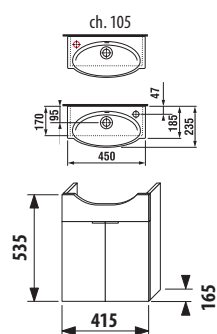

1+1 PACK
small cabinet + washbasin
- Safe delivery
- Space-saving transport packaging
- Simple handling