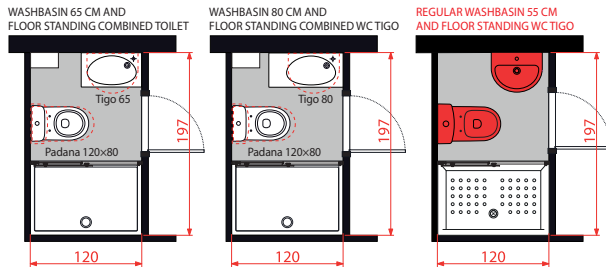

2,4 m²

Each centimetre counts in compact bathrooms. With the shortest Tigo combined toilet (depth of only 62 cm) and Tigo washbasin (width of 65 cm) great space is saved, in this manner preventing any feeling of cramped space. Space under the washbasin can be used for a cabinet to store towels. A shower enclosure on a shower tray of 120 × 80 cm would be a perfect choice not only for the elderly.