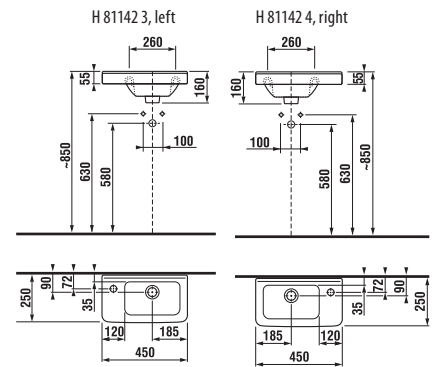

JIKA • perla