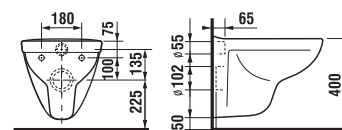

LOWCLOSE
SLOWCLOSE

Article number	Description
H 82338 2 000 000 1	wallhung WC Lyra plus Compact, washdown, length of only 49 cm!!!

Optional:

H 89338 4 300 063 1	seat and cover, duroplast, steel hinges – for wallhung WC Lyra plus
H 89338 5 300 000 1	seat and cover, duroplast, Slowclose lowering mechanism, plastic hinges – for wallhung WCs Lyra plus
H 89338 7 000 000 1	seat and cover, thermoplastic, plastic hinges – for wallhung WC Lyra plus
H 89269 5 000 000 1	Laufen noise damper kit
H 89461 4 000 000 1	Laufen leveling paste