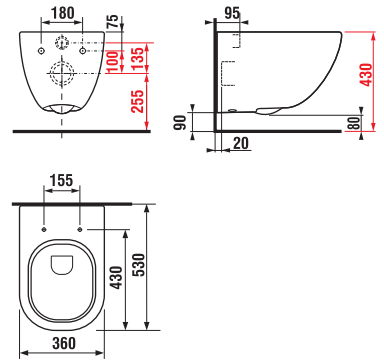

JIKA • perla **total CLEAN**

duroplast seat and cover

Article number	Description
H 89171 0 000 063 1	duroplast WC seat and cover (suitable for H 82071 2, H 82071 4), WC, stainless steel clamps, removable
H 89171 1 000 063 1	duroplast WC seat and cover (suitable for H 82071 2, H 82071 4), stainless steel clamps, removable, Slowclose system