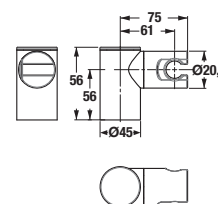

hand shower holder Cubito-N

Article number	Description
H 3691X 0 004 500 1	hand shower holder, adjustable