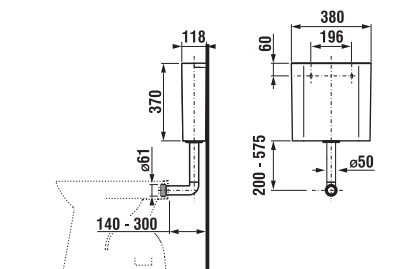

Concealed JIKA system – Basic tank system module – is recommended for floorstanding toilets. For more information please see page 223.

Spare parts can be found on page 281.