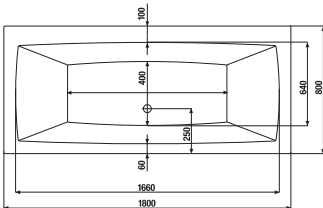

bathtub

NEW

Article number	Description	Capacity
H 22542 0 000 000 1	bathtub Cubito 180 × 80 cm, central outlet, with support	235 l
H 22642 0 000 000 1	bathtub Cubito 170 × 75 cm, central outlet, with support	190 l

Optional:

H 29481 5 004 000 1	automatic overflow including siphon 40/50 mm, length 550 mm, plastic body of overflow
H 29481 6 004 000 1	automatic overflow including siphon 40/50 mm, length 550 mm, brass body of overflow
H 29481 7 004 000 1	automatic overflow with inlet, including siphon 40/50 mm, length 550 mm, plastic body of overflow
H 29481 8 004 000 1	automatic overflow with inlet, including siphon 40/50 mm, length 550 mm, brass body of overflow

bathtub

Article number	Description	Capacity
H 22042 0 000 000 1	bathtub 160 × 70 cm, without support	172 l
H 22142 0 000 000 1	bathtub 160 × 75 cm, without support	201 l
H 22442 0 000 000 1	bathtub 170 × 70 cm, without support	186 l
H 22242 0 000 000 1	bathtub 170 × 75 cm, without support	206 l
H 22342 0 000 000 1	bathtub 180 × 80 cm, without support	265 l

Optional: