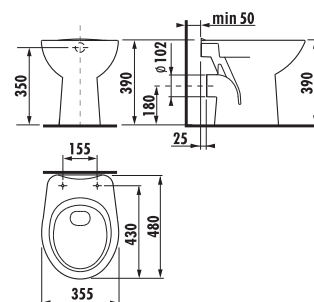

floorstanding WC Zeta – horizontal outlet

Spare Article number:	Description	Outlet
H 82239 6 000 000 1	WC Zeta with horizontal outlet, washdown flushing	→ X
Optional:		
H 89299 9 000 000 1	installation kit for WC	
H 89327 1 000 000 1	thermoplast seat and cover Zeta, plastic hinges, adjustable length of 400–440 mm	
H 89327 1 000 063 7	thermoplast seat and cover Zeta, steel hinges, NOTE: limited length adjustability of 407–425 mm).	
H 89770 1 000 000 1	rubber insert - water supply sealing	