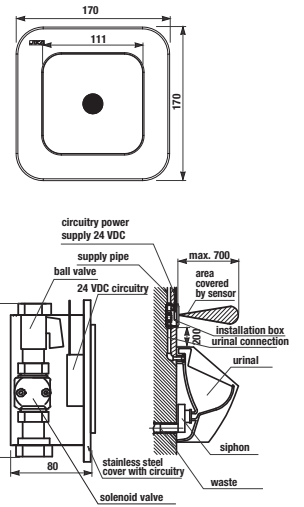

URINALS

urinal flushing device, with infra-red sensor

Article number	Description
H 89482 8 000 000 1	automatic flushing device with infra-red sensor - for urinals with inside water inlet, 24 VDC - reacts to a person present in front of the urinal at the distance below 0.7 m for more than 7.5 secs. - flushing takes place upon person leaving the zone covered by the sensor - flushing time can be pre-set from 0.5 to 15.5 secs. - flushing time setting and optional sensor turn-off via remote control device SLD 03 - sensor turn-off feature - automatic flushing 24 hours upon the last valve activation - to be combined with H 89365 7 000 000 1 URINAL SYSTEM for urinal
H 89407 2 000 000 1	infra-red sensor for flushing device (for H 89482 8), service part

1. technical specifications:
2. stainless steel cover dimensions: 170 × 170 × 10 mm
   - installation box dimensions: approx. 140 × 140 × 75 mm
   - supply voltage: 24 VDC
   - power input: 5 W
   - range covered: 0.3 - 0.7 m
   - recommended operating pressure: 0.1 - 0.6 MPa
   - flow rate: 12 l/min. (estimated)
   - water inlet: external thread G 3/4"
   - water outlet: external thread G 3/4"

Product includes compression-moulded stainless steel cover with control circuits, plastic installation box with a solenoid valve, ball valve and brass screw connections