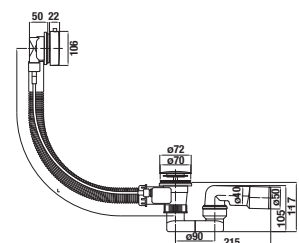

Article number	Description
H 29224 0 000 030 1	spare glass insert, incl. moulding 80

Article number	Description
H 29124 4 000 000 1	Cubito Pure / Tigo handle

Article number	Description
H 29401 2 000 000 1	metal feet for Alma, Tanza, Tanza plus and Riga steel bathtubs