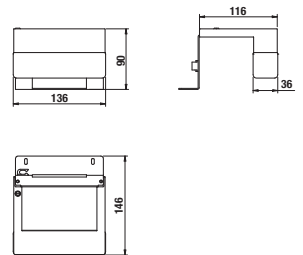

BATHROOM SERIES CUBE

door handle 150 and 200 mm

Article number	Description
H 49158 3 176 000 1	Cube handle 150 mm for vanity units with doors, chrome-plated, 1 pc
H 49158 4 176 000 1	Cube handle 200 mm for vanity units with drawers and for medium cabinets, chrome-plated, 1 pc

feet for furniture

Article number	Description
H 49440 2 176 000 1	Cube feet, chrome-plated, 1 pair, 237-247 mm

Moonbox lighting

Article number	Description
H 49430 3 176 000 1	Moonbox lighting IP44, 2x G9, max. 33 W

Sunrise lighting

Article number	Description
H 49430 2 039 000 1	double Sunrise lighting for Lyra, IP 44, 2x G9, max. 33 W

Horizon lighting

Article number	Description
H 49430 1 039 000 1	halogen Horizon lighting, IP44, 2x G9, max. 33 W

Other lighting options can be found in the Mirrors and Lighting section.

installation dimensions for CUBE furniture

It is recommended to combine Cube series with mirrors of Clear and Lyra series found in mirrors section.