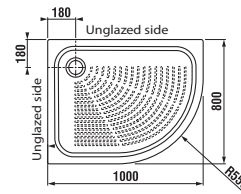

SHOWER ENCLOSURE AND SHOWER TRAY TIGO

shower enclosure

Shower enclosure, asymmetric, bright chrome, JIKA perla surface treatment (inner side), transparent glass.

Article number	Dimension (mm)	Height (mm)	Thickness (mm)	Glass design
H 25121 1 002 668 1	980 × 780	1950	6	transparent
H 25121 1 002 666 1	980 × 780	1950	6	arctic

charge 668 – transparent glass
charge 666 – arctic decor

left/right version

recommended

H 29471 0 004 000 1   H 29471 1 004 000 1   H 29471 2 004 000 1

Article number	Description
H 29471 0 004 000 1	glass wiper, chrome
H 29471 1 004 000 1	glass wiper with enclosure-hung holder, chrome
H 29471 2 004 000 1	glass wiper with wallhung holder, chrome

ceramic shower tray

Article number	Description
H 85221 1 000 000 1	ceramic shower tray, asymmetric, 100 × 80 cm, right
H 85221 1 600 000 1	ceramic shower tray, asymmetric, 100 × 80 cm, right, antislip
H 85221 0 000 000 1	ceramic shower tray, asymmetric, 100 × 80 cm, left
H 85221 0 600 000 1	ceramic shower tray, asymmetric, 100 × 80 cm, left, antislip

charge 000 - white
charge 600 - antislip

Optional:

H 29423 0 000 000 1	siphon for shower trays, $\varnothing$ 90 mm, stainless cover $\varnothing$ 113 mm, flow rate of 54 l/min, including mounting fixtures
H 89910 3 000 000 1	expansion tape between shower tray and wall, 290 × 50 mm

Spare parts can be found on page 283.