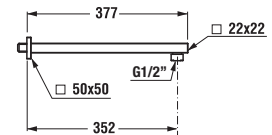

Spare parts can be found on page 284.