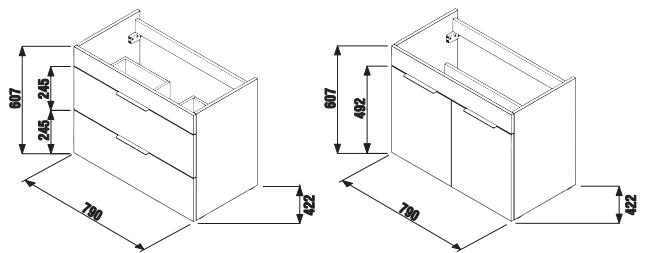

BATHROOM SERIES CUBE

vanity unit with washbasin 65 cm

PACK
1+1

1. **1+1 PACK**
   cabinet + washbasin
   - Safe delivery
   - Space-saving transport packaging
   - Simple handling

* Cabinets are supplied with black handles.

Article number	Description	Body colour/Front colour	
		white	dark oak
H 45360 1 176 300 1	vanity unit with 2 doors incl. washbasin 65 × 43 cm	X	
H 45360 1 176 302 1	vanity unit with 2 doors incl. washbasin 65 × 43 cm		X
H 45360 2 176 300 1	vanity unit with 2 drawers incl. washbasin 65 × 43 cm	X	
H 45360 2 176 302 1	vanity unit with 2 drawers incl. washbasin 65 × 43 cm		X

vanity unit with washbasin 80 cm

PACK
1+1

1. **1+1 PACK**
   cabinet + washbasin
   - Safe delivery
   - Space-saving transport packaging
   - Simple handling

* Cabinets are supplied with black handles.

Article number	Description	Body colour/Front colour	
		white	dark oak
H 45375 2 176 300 1	vanity unit with 2 doors incl. washbasin 80 × 43 cm	X	
H 45375 2 176 302 1	vanity unit with 2 doors incl. washbasin 80 × 43 cm		X
H 45376 2 176 300 1	vanity unit with 2 drawers incl. washbasin 80 × 43 cm	X	
H 45376 2 176 302 1	vanity unit with 2 drawers incl. washbasin 80 × 43 cm		X

vanity unit with washbasin 100 cm

PACK
1+1

1. **1+1 PACK**
   cabinet + washbasin
   - Safe delivery
   - Space-saving transport packaging
   - Simple handling

* Cabinets are supplied with black handles.

Article number	Description	Body colour/Front colour	
		white	dark oak
H 45365 1 176 300 1	vanity unit with 2 doors incl. washbasin 100 × 43 cm	X	
H 45365 1 176 302 1	vanity unit with 2 doors incl. washbasin 100 × 43 cm		X
H 45365 2 176 300 1	vanity unit with 2 drawers incl. washbasin 100 × 43 cm	X	
H 45365 2 176 302 1	vanity unit with 2 drawers incl. washbasin 100 × 43 cm		X