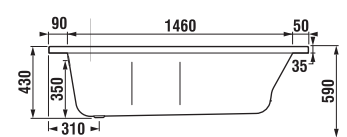

Bathtub for installation with panel

For pictures and technical charts of bathtub outlets please see page 49 (Cubito bathtubs).