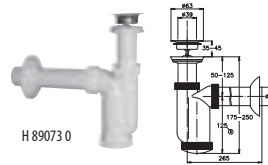

Article number	Description
H 89073 0 000 000 1	sink siphon T 1015 for washbasins and Domino urinal