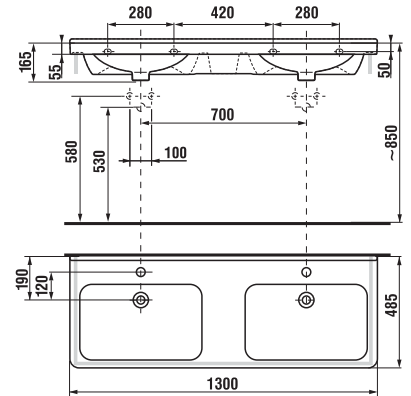

CERAMIC PRODUCTS CUBITO PURE

double washbasin 130 cm

Article number	Description
H 81442 0 xxx 104 1	double washbasin 130 cm*

Optional:

H 37473 0 004 000 1	washbasin siphon Cubito 5/4" – 32 mm, chrome, brass

*leveling paste is included in the package

double washbasin 130 cm with siphon cover

Article number	Description
H 81442 0 xxx 104 1	double washbasin 130 cm*
H 81995 1 000 028 1	siphon cover with installation (art.nr.: H 89001 5 000 000 1)

*leveling paste is included in the package

Optional:

H 89034 9 000 000 1	installation kit for washbasins
H 37473 0 004 000 1	washbasin siphon Cubito 5/4" – 32 mm, chrome, brass
H 37242 0 004 010 1	angle valve Cubito 3/8"–1/2", chrome, 2 pcs

MAGIC FIX JIKA•perla

drop-in washbasin

Article number	Description
H 81742 2 000 104 1	drop-in washbasin, 55 cm, 1 tap hole

JIKA•perla