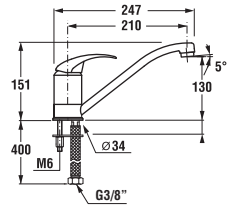

FAUCETS LYRA

sink faucet

Article number	Description
H 35127 1 004 200 1	sink faucet, long swivel spout, chrome
H 31127 1 004 010 1	sink faucet, short swivel spout, chrome

pull-out sink faucet

Article number	Description
H 35127 1 004 300 1	pull-out sink faucet, chrome

medical handle

Article number	Description
H 39127 0 004 000 1	medical handle, chrome

Five-year guarantee for all faucets (surface and cartridges)

All faucets are tested for 70 000 cycles

OPTIM ECO
By turning the knob on the cartridge you can easily control the temperature of mixed water; by unscrewing the limiting bolt on the control cartridge valve, you can reduce the water flow.