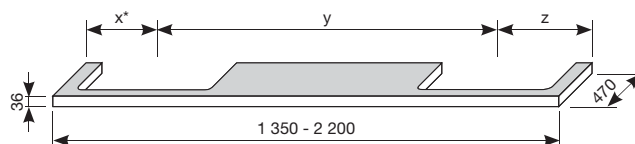

- ☐ H 46J42 4 charge ..... x ..... mm
  y ..... mm
  z ..... mm

When ordering a washtop with one cut-out, longer than 1600 mm, use product No. H 46J42 4. Elevation Z in this case will be equal to 0 mm.

with washbasins

with washbasins

- ☐ 45 x 34 cm
- ☐ 55 cm
- ☐ 60 cm
- ☐ 65 cm
- ☐ 75 cm

- ☐ 45 x 34 cm
- ☐ 55 cm
- ☐ 60 cm
- ☐ 65 cm
- ☐ 75 cm

* Minimum „x“ dimension for individual washbasins:

- washbasin 45 cm - 215 mm
- washbasin 55 cm - 265 mm
- washbasin 60 cm - 290 mm
- washbasin 65 cm - 315 mm
- washbasin 75 cm - 365 mm

- with these dimensions you will always have extra 55 mm for a washbasin collar

Warning: Standalone washtop must be fitted with sufficient supports (please see the mounting instructions).

Make sure to reinforce your washtop at the edges of the washbasin cut-out, plus use additional braces depending on the washtop length. All washtop with cut-outs can be used in combination with Cubito 45-75 cm washbasins. In your order please specify the Article number of the selected washbasin.

Console for supporting washtop

Please consult the required number with a sales specialist. The number depends on the cut-out location and washtop length.