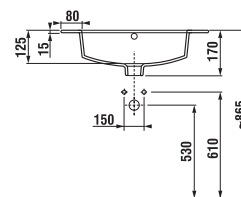

BATHROOM SERIES CUBE

The Cube bathroom series is based on current trends: The clean, geometric shapes of furniture and striking sinks with a smooth storage space shelf are complemented by noteworthy mirrors that optically expand the size of the bathroom significantly. Sink cabinets come in eight widths (from 45 to 120 cm) and two colours: white lacquered or elegant dark oak. Storage space is solved with a cabinet or fully extendible drawers.

20 000 CYCLES
Highest quality of the door fitting,
tested 20 000 open/close cycles

2-YEARS WARRANTY
for bathroom furniture

vanity unit with washbasin 45 cm

* Cabinets are supplied with black handles.

1+1 PACK
cabinet + washbasin
- Safe delivery
- Space-saving transport packaging
- Simple handling

Article number	Description	Body colour/Front colour	
		white	dark oak
H 45362 1 176 300 1	vanity unit with 2 doors incl. washbasin 45 × 43 cm	X	
H 45362 1 176 302 1	vanity unit with 2 doors incl. washbasin 45 × 43 cm		X
H 45362 2 176 300 1	vanity unit with 2 drawers incl. washbasin 45 × 43 cm	X	
H 45362 2 176 302 1	vanity unit with 2 drawers incl. washbasin 45 × 43 cm		X