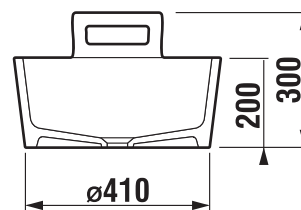

Article number	Description
H 81014 1 000 104 1	JIKA ART Džber (Tub) (with a non-closing waste valve / white ceramic cap H 89818 4 000 028 1)