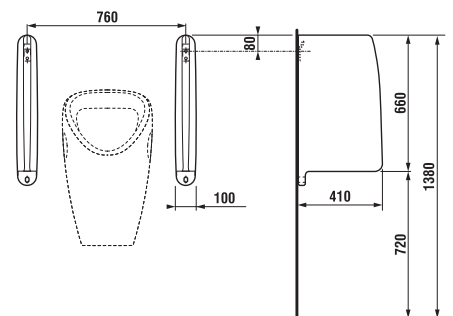

urinal partition Split

Article number	Description
H 84760 1 000 000 1	urinal partition Split, including installation kit