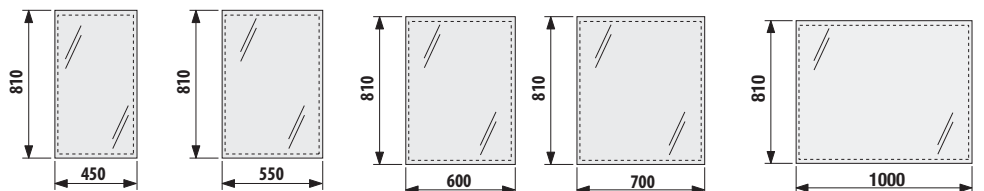

mirrors without lighting

Article number	Description	Dimension
H 45570 1 173 144 1	rectangle, incl. wall fixation, bevel 5 mm around, base 3 side AL frame, with possibility of installation with light or/and demister foil max. 574 × 274 mm	45 × 81 cm
H 45571 1 173 144 1	rectangle, incl. wall fixation, bevel 5 mm around, base 3 side AL frame, with possibility of installation with light or/and demister foil max. 274 × 274 mm	55 × 81 cm
H 45572 1 173 144 1	rectangle, incl. wall fixation, bevel 5 mm around, base 3 side AL frame, with possibility of installation with light or/and demister foil max. 274 × 274 mm	60 × 81 cm
H 45573 1 173 144 1	rectangle, incl. wall fixation, bevel 5 mm around, base 3 side AL frame, with possibility of installation with light or/and demister foil max. 574 × 274 mm	70 × 81 cm
H 45576 1 173 144 1	rectangle, incl. wall fixation, bevel 5 mm around, base 3 side AL frame, with possibility of installation with light or/and demister foil max. 574 × 274 mm	100 × 81 cm