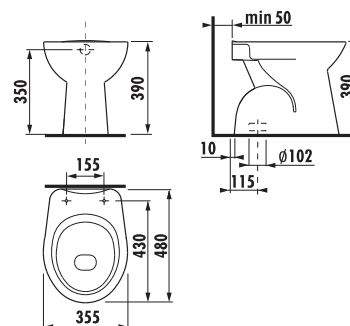

Concealed JIKA system – Basic tank system module – is recommended for floorstanding toilets. For more information please see page 223.

Spare parts can be found on page 281.