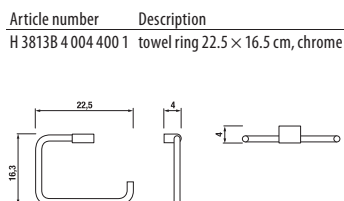

BATHROOM ACCESSORIES PURE