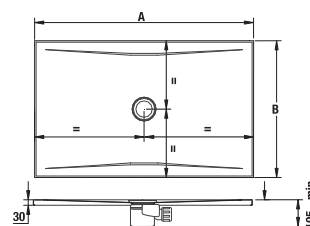

A	B
H 21642 0	1200	800
H 21642 2	1300	800
H 21642 4	1400	800
H 21642 1	1200	900
H 21642 3	1300	900
H 21642 5	1400	900