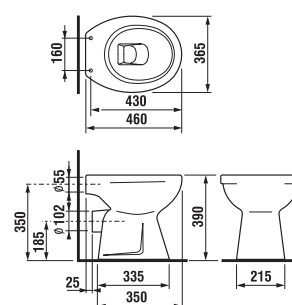

floorstanding WC Zeta plus, vertical outlet

Article number	Description	Outlet
H 82174 6 000 000 1	floorstanding WC Zeta plus	↓ X
Optional:		
H 89327 1 000 000 1	thermoplast seat and cover Zeta, plastic hinges, adjustable length of 400–440 mm	

floorstanding WC Zeta plus, horizontal outlet

Article number	Description	Outlet
H 82174 7 000 000 1	floorstanding WC Zeta plus	→ X
Optional:		
H 89327 1 000 000 1	thermoplast seat and cover Zeta, plastic hinges, adjustable length of 400–440 mm	

floorstanding WC Zeta – vertical outlet

Article number	Description	Outlet
H 82239 7 000 000 1	WC Zeta with vertical outlet, washdown flushing	↓ X
Optional:		
H 89299 9 000 000 1	installation kit for WC	
H 89327 1 000 000 1	thermoplast seat and cover Zeta, plastic hinges, adjustable length of 400–440 mm	
H 89327 1 000 063 7	thermoplast seat Zeta, steel hinges (NOTE: limited length adjustability of 407–425 mm).	
H 89770 1 000 000 1	rubber insert - water supply sealing	

Concealed JIKA system – Basic tank system module – is recommended for floorstanding toilets. For more information please see page 223.

Spare parts can be found on page 281.