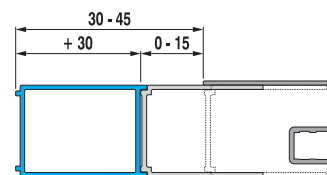

JIKA launches its innovative solution that can easily solve the problem of niches that are too big for a shower enclosure. The extension moulding from the Cubito series is a simple and quite ingenious solution that really helps. It is able to “extend” your shower enclosure or a shower door almost invisibly, and mainly it provides a reliable sealing for the whole space that is available. Additional moulding H 29124 8 000 015 1 can be attached to existing profiles at both shower door sides, thus extending the shower enclosure wall by 60 to 90 mm; extension by 30 to 45 mm can be achieved by attaching a single moulding.