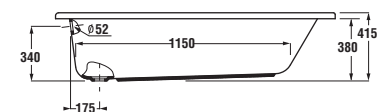

Areas shown in this colour are not recommended for placing a bathtub outlet or a bathtub mixer outlet.

These areas are recommended for placing a bathtub outlet or a bathtub mixer outlet.

E = edge width of bathtub

Benefits

- Acrylic bathtubs' material features good insulation properties, making their surfaces nicely warm.
- JIKA sanitary acryl keeps its colour for a long time and it is easy to clean.
- Acrylic panels provide for quick and easy attachment by means of special mounting system, thus being a suitable alternative to costly walling-in.
- Panels are made of the same quality 100% acryl, which is easy to clean - similarly to bathtubs.
- If necessary, they provide for an easy access to piping underneath the bathtub.

Spare parts can be found on page 283.