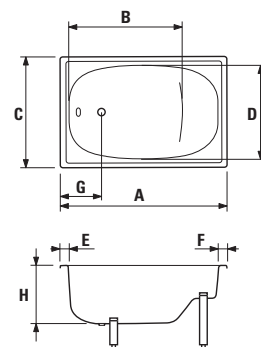

A	B	C	D	E	F	G	H
H 23400 0	1050	525	700	570	70	65	285	375

Steel bathtubs Riga cannot be combined with Cubito screens.

These areas are recommended for placing a bathtub outlet or a bathtub mixer outlet.

Areas shown in this colour that are not recommended for placing a bathtub outlet or a bathtub mixer outlet.

E, F = edge width of bathtub

accessories

Article number	Description
H 29410 2 004 000 1	spare handles – 2 pieces (chrome-plated) for Praga, Alma bathtubs
H 29400 0 000 000 1	adjustable metal feet – 2 pcs Riga mini
H 29401 2 000 000 1	adjustable metal feet – 2 pcs Alma, Tanza Plus, Tanza and Riga
H 29401 3 000 000 1	adjustable metal feet – 2 pcs Praga
H 29481 5 004 000 1	automatic overflow including siphon 40/50 mm, length 550 mm, plastic body of overflow
H 29481 7 004 000 1	automatic overflow with inlet, including siphon 40/50 mm, length 550 mm, plastic body of overflow

Maximum load-carrying capacity for all types of bathtub feet (both plastic and iron) equals to bathtub volume plus 200 kg. Nevertheless, according to EN 14516 standard, sufficient bathtub feet carrying capacity equals to bathtub volume plus 100 kg.