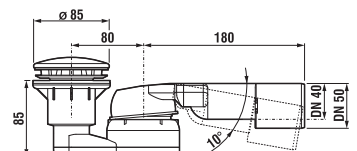

accessories

Accessories	Description
H 29498 3 000 000 1	siphon for ceramic shower trays, stainless cover with JIKA logo; flow rate 33 l/min