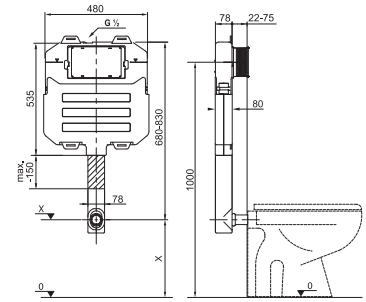

CONCEALED MODULES WITH INSTALLATION DEPTH OF 8 CM

Basic Tank System Compact module for floorstanding closets

Article number	Description
H 89465 0 000 000 1	Basic Tank System Compact for floorstanding closets, - depth 8 cm - wall-mounting and masonry casing required - frame suitable for floorstanding WCs - reduced depth, cistern volume maintained - anti-dew insulated cistern - simple wall-mounting - silent inlet valve - replaceable push-buttons - flush options: 2/4 l, 3/4, 5 l and 3/6 l - insulated elbow, protects from dew formation at the module and water pipes

Basic Tank System Compact module for wallhung closets

Article number	Description
H 89465 1 000 000 1	Basic Tank System Compact for wallhung closets - depth 8 cm - wall-mounting and masonry casing required - simple wall-mounting - anti-dew insulated cistern - frame suitable for walling in - silent inlet valve - replaceable push-buttons - flush options: 2/4 l, 3/4, 5 l and 3/6 l - insulated elbow, protects from dew formation at the module and water pipes - structure load-carrying capacity of 400 kg - DN 90/110 drain elbow

WC System Compact module for wallhung closets

Article number	Description
H 89465 2 000 000 1	WC System Compact for wallhung closets with monoblock steel frame - depth 8 cm - back-wall installation - pre-drilled holes in the frame, suitable for plasterboard structure installation - frame suitable for installation into a plasterboard structure - anti-dew insulated cistern - structure load-carrying capacity of 400 kg - massive self-supporting steel frame - silent inlet valve - replaceable push-buttons - flush options: 2/4 l, 3/4, 5 l and 3/6 l - insulated elbow, protects from dew formation at the module and water pipes - DN 90/110 drain elbow - floor installation, adjustable height