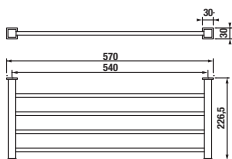

Article number Description
H 38173 5 004 000 1 bath towel rack, 570 mm, chrome