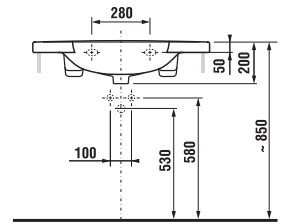

CERAMIC PRODUCTS MIO

countertop washbasin 85 cm

JIKA•perla

Article number

H 81471 2 xxx 104 1 countertop washbasin 85 cm*

* leveling paste is included in the package

Optional:

H 89034 9 000 000 1 installation kit for washbasins

H 89424 6 000 000 1 space-saving siphon for bathroom furniture Mio and for hospital washbasin Mio

countertop washbasin 105 cm

JIKA•perla

Article number

H 81471 7 xxx 104 1 countertop washbasin 105 cm*

* leveling paste is included in the package

Optional:

H 89034 9 000 000 1 installation kit for washbasins

H 89424 6 000 000 1 space-saving siphon for bathroom furniture Mio and for hospital washbasin Mio

hospital washbasin 64 cm

Article number

Description

H 81371 4 xxx 104 1 hospital washbasin 64 cm, without overflow

Optional:

H 89390 2 000 000 1 Laufen concealed siphon

H 89424 6 000 000 1 space-saving siphon for bathroom furniture Mio and for hospital washbasin Mio

* H 89424 6 000 000 1
** H 89390 2 000 000 1

recommended

Optional:

H 89034 9 000 000 1 installation kit for washbasins

H 37471 0 004 000 1 washbasin siphon Mio 5/4" - 32 mm, chrome, brass

H 37271 0 004 010 1 angle valve Mio 3/8" - 1/2", chrome, 2 pcs

Article number xxx = colour number (000 white, 100 JIKA perla).

000 white

100 JIKA perla