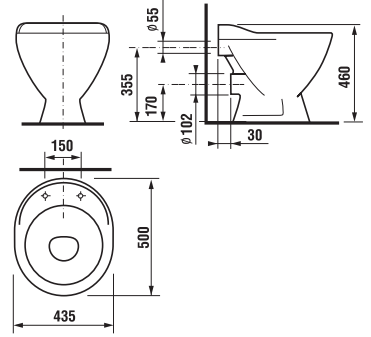

SPECIAL PRODUCTS WASTE SINKS AND PEDICURE BATH

waste sink Mira

Article number	Description
H 85104 6 000 000 1	Mira waste sink with folding plastic grid
Optional:	
H 89299 9 000 000 1	installation kit
H 89770 1 000 000 1	rubber insert - water supply sealing
H 89371 0 000 000 1	plastic cistern for freestanding WCs, side cistern filling 3/8", Dual Flush 3/6 l

wallhung waste sink Mira

Article number	Description
H 85104 9 000 000 1	Mira wallhung waste sink with plastic grating
Optional:	
H 89034 9 000 890 1	installation kit for closet and bidet with white cap, 1 pair
H 89034 9 000 891 1	installation kit for closet and bidet with chrome cap, 1 pair
H 89360 7 000 000 1	Concealed module Waste Sink System for wallhung Mira sink (H 85104 9) with monoblock steelframe, designed for dry installation, floor and rear-wall anchoring, Single or Dual Flush button - angle valve with fixed water inlet through cistern wall - new outlet valve
H 89269 5 000 000 1	Laufen noise damper kit
H 89461 4 000 000 1	Laufen leveling paste

Each product must be ordered separately (utility sink, sink module and faucet).

pedicure bath Berenika

Article number	Description
H 85401 9 000 000 1	pedicure bath Berenika

Standard outlet and washbasin siphon are used with Berenika pedicure bath.

Spare parts can be found on page 281.