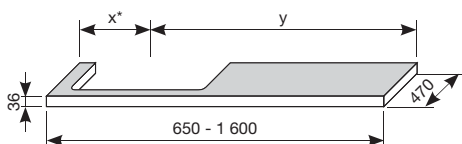

Made-to-measure washbasin counters

- ☐ H 46J42 3 charge ..... x ..... mm
  y ..... mm