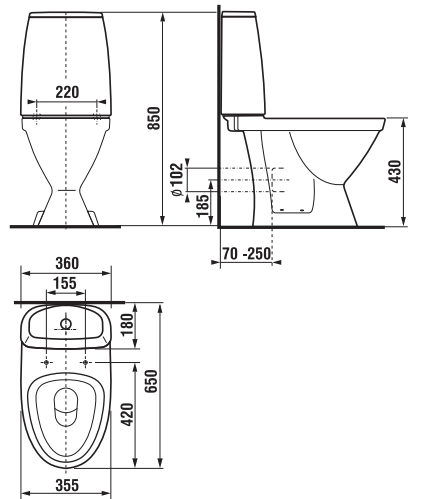

Article number	Description	Water inlet	Flushing mechanism included	Outlet
H 82628 3 000 789 1	WC combination Lyra plus – Scandia with Dual Flush 5/3 l, height 44 cm, adjustable	x	x	x
Optional:				
H 89299 9 000 000 1	installation kit for WC			
H 89162 2 300 000 1	duroplast seat and cover Scandia, plastic hinges