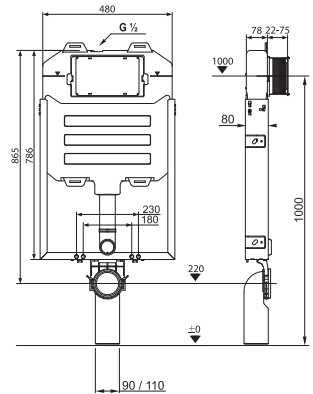

CONCEALED MODULES WITH INSTALLATION DEPTH OF 8 CM

Basic Tank System Compact module for floorstanding closets

Article number	Description
H 89465 0 000 000 1	Basic Tank System Compact for floorstanding closets, - depth 8 cm - wall-mounting and masonry casing required - frame suitable for floorstanding WCs - reduced depth, cistern volume maintained - anti-dew insulated cistern - simple wall-mounting - silent inlet valve - replaceable push-buttons - flush options: 2/4 l, 3/4, 5 l and 3/6 l - insulated elbow, protects from dew formation at the module and water pipes

Basic Tank System Compact module for wallhung closets

Article number	Description
H 89465 1 000 000 1	Basic Tank System Compact for wallhung closets - depth 8 cm - wall-mounting and masonry casing required - simple wall-mounting - anti-dew insulated cistern - frame suitable for walling in - silent inlet valve - replaceable push-buttons - flush options: 2/4 l, 3/4, 5 l and 3/6 l - insulated elbow, protects from dew formation at the module and water pipes - structure load-carrying capacity of 400 kg - DN 90/110 drain elbow

WC System Compact module for wallhung closets

Article number	Description
H 89465 2 000 000 1	WC System Compact for wallhung closets with monoblock steel frame - depth 8 cm - back-wall installation - pre-drilled holes in the frame, suitable for plasterboard structure installation - frame suitable for installation into a plasterboard structure - anti-dew insulated cistern - structure load-carrying capacity of 400 kg - massive self-supporting steel frame - silent inlet valve - replaceable push-buttons - flush options: 2/4 l, 3/4, 5 l and 3/6 l - insulated elbow, protects from dew formation at the module and water pipes - DN 90/110 drain elbow - floor installation, adjustable height