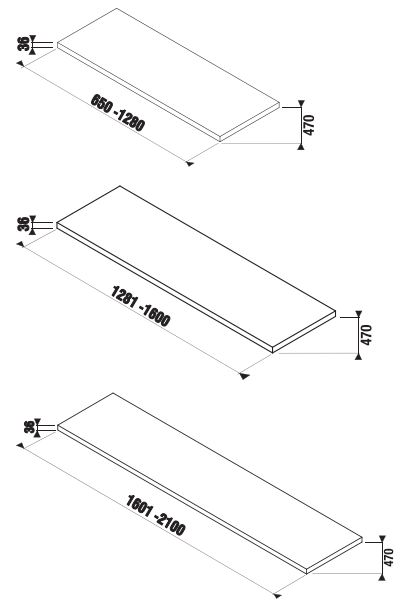

Also combine Cubito set with mirrors and lights specified in other sections of this catalogue.

made-to-measure washtop

Article number	Description	Colour		
		white glossy	dark pine	oak
H 46J42 0 010 500 1	atypical washtop, cuttable 65 - 128 cm, without cut-out, without supports	X		
H 46J42 0 010 461 1	atypical washtop, cuttable 65 - 128 cm, without cut-out, without supports		X	
H 46J42 0 010 519 1	atypical washtop, cuttable 65 - 128 cm, without cut-out, without supports			X
H 46J42 1 010 500 1	atypical washtop, cuttable 128.1-160 cm, without cut-out, without supports	X		
H 46J42 1 010 461 1	atypical washtop, cuttable 128.1-160 cm, without cut-out, without supports		X	
H 46J42 1 010 519 1	atypical washtop, cuttable 128.1-160 cm, without cut-out, without supports			X
H 46J42 2 010 500 1	atypical washtop, cuttable 160.1-210 cm, without cut-out, without supports	X		
H 46J42 2 010 461 1	atypical washtop, cuttable 160.1-210 cm, without cut-out, without supports		X	
H 46J42 2 010 519 1	atypical washtop, cuttable 160.1-210 cm, without cut-out, without supports			X
H 47J00 4 000 000 1	support for made-to-measure washtops, adjustable, white	X		
H 45013 3 172 000 1	support for made-to-measure washtops, adjustable, silver	X		