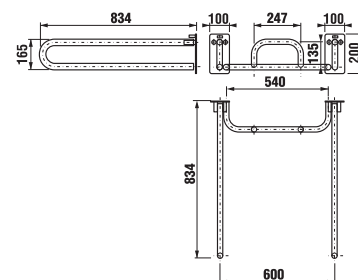

BARRIER-FREE BATHROOM UNIVERSUM

mirror

Article number	Description
H 38971 7 003 000 1	adjustable mirror, with lever, stainless steel
H 38971 9 003 000 1	adjustable mirror, without lever, stainless steel

shower seat

Article number	Description
H 38971 8 003 000 1	shower seat, wallhung, folding, stainless steel (load capacity max. 120 kg)

folding set

Article number	Description
H 38971 0 000 000 1	folding set for WC, stainless steel

bathtub handrail

Article number	Description
H 38971 3 003 000 1	bathtub handrail 305/420 mm, fixed, left, stainless steel
H 38972 3 003 000 1	bathtub handrail 305/420 mm, fixed, right (see figure), stainless steel

toilet roll holder

Article number	Description
H 38472 2 000 110 1	toilet roll holder, without a cover, white

SYSTEM HANDICAP

Article number	Description
H 89364 2 000 000 1	System HANDICAP for toilet handbar attachment, designed for mounting onto Modul frames

Right/left variation that can be used for flush-mounted wallhung WC modules, as well as bidets and washbasins.

To install Handicap WC system, you need to bolt up one side of the module to the supporting frame of the flush-mounted module (for WC, washbasin or bidet) and the other side to the metallic plasterboard structure.

Spare parts can be found at www.jika.eu, section **SERVICE**.