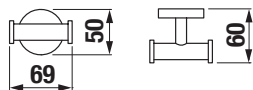

Article number Description
H 38474 4 004 000 1 double glass tumbler holder wall model, complete, chrome