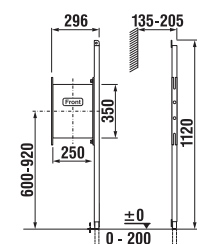

Article number	Description
H 89364 2 000 000 1	System HANDICAP for toilet handbar attachment, designed for mounting onto Modul frames

Right/left variation that can be used for flush-mounted wallhung WC modules, as well as bidets and washbasins.

To install Handicap WC system, you need to bolt up one side of the module to the supporting frame of the flush-mounted module (for WC, washbasin or bidet) and the other side to the metallic plasterboard structure.