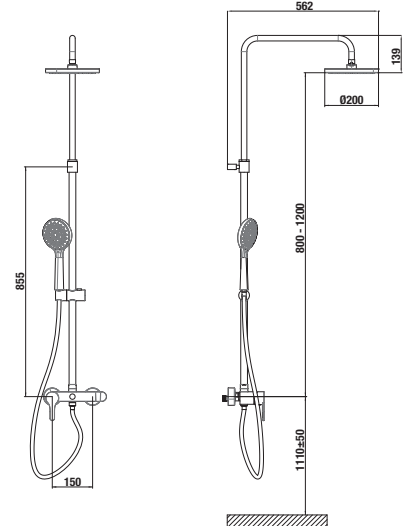

Article number	Description
H 3311V 7 004 571 1	shower column (shower single-lever mixer faucet, head shower $\varnothing$ 200 mm, hand shower $\varnothing$ 130 mm, 4 different functions, shower hose 1.7 m)