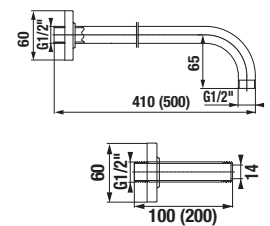

FAUCETS AND ACCESSORIES MIO-N

shower faucet with a shower set

Article number	Description
H 3311V 7 004 131 1	shower single-lever faucet, wall-mounted type, with a shower set (hand shower $\varnothing$ 130 mm, 4 different functions, shower hose 1.7 m)

shower set Cubito-N

Article number	Description
H 3651X 0 004 362 1	shower kit (hand shower $\varnothing$ 130 mm, 4 different functions, shower holder, shower hose 1.7 m)
H 3651X 0 004 363 1	shower kit (hand shower 130x130 mm, 4 different functions, shower holder, shower hose 1.7 m)
H 3651X 0 004 472 1	shower kit (hand shower $\varnothing$ 130 mm, 4 different functions, slide bar, chrome-plated soap dish, shower hose 1.7 m)
H 3651X 0 004 473 1	shower kit (hand shower 130x130mm, 4 different functions, slide bar, chrome-plated soap dish, shower hose 1.7 m)

shower arm Cubito-N

Article number	Description
H 3661X 0 004 005 1	shower arm, wall-mounted, 400 mm
H 3661X 0 004 006 1	shower arm, wall-mounted, 500 mm
H 3661X 0 004 001 1	shower arm, ceiling-mounted, 100 mm
H 3661X 0 004 002 1	shower arm, ceiling-mounted, 200 mm

head shower Cubito-N

Article number	Description
H 3671X 1 004 230 1	head shower $\varnothing$ 300 mm, stainless steel
H 3671X 1 004 130 1	head shower 300x300 mm, stainless steel

Spare parts can be found on page 284.