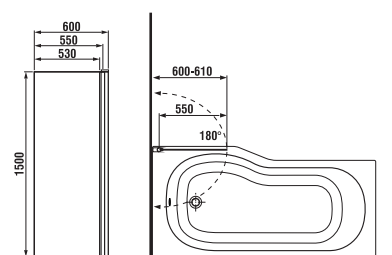

Spare parts can be found on page 283.

Three-year warranty for bath screens

20 000 CYCLES
Bath screen hinges are tested for 20,000 cycles

GLASS 6 mm
Thickness of bath and shower screens