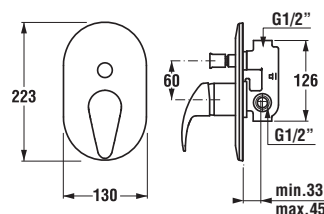

FAUCETS LYRA

bath/shower faucet without shower set

Article number	Description
H 32127 7 004 000 1	bath/shower faucet without shower set, chrome

Optional:	
H 3651R 0 004 361 1	shower set (hand shower $\varnothing$ 100 mm, 3 functions, holder, shower hose 1.7 m, chrome)
H 3651R 0 004 373 1	shower set (hand shower $\varnothing$ 100 mm, 3 functions, sliding bar, shower hose 1.7 m, chrome)

shower faucet without shower set

Article number	Description
H 33127 7 004 000 1	shower faucet without shower set, chrome

Optional:	
H 3651R 0 004 361 1	shower set (hand shower $\varnothing$ 100 mm, 3 functions, holder, shower hose 1.7 m, chrome)
H 3651R 0 004 373 1	shower set (hand shower $\varnothing$ 100 mm, 3 functions, sliding bar, shower hose 1.7 m, chrome)

bath/shower concealed faucet

Article number	Description
H 32127 6 004 000 1	bath/shower concealed faucet, chrome

Optional:	
H 3651R 0 004 361 1	shower set (hand shower $\varnothing$ 100 mm, 3 functions, holder, shower hose 1.7 m, chrome)
H 3651R 0 004 373 1	shower set (hand shower $\varnothing$ 100 mm, 3 functions, sliding bar, shower hose 1.7 m, chrome)

shower concealed faucet

Article number	Description
H 33127 6 004 000 1	shower concealed faucet, chrome

Optional:	
H 3651R 0 004 361 1	shower set (hand shower $\varnothing$ 100 mm, 3 functions, holder, shower hose 1.7 m, chrome)
H 3651R 0 004 373 1	shower set (hand shower $\varnothing$ 100 mm, 3 functions, sliding bar, shower hose 1.7 m, chrome)

Spare parts can be found on page 284.

It is recommended to combine shower sets, accessories and siphons found in Mio and Rio chapters.

Five-year guarantee for all faucets (surface and cartridges)

All faucets are tested for 70 000 cycles

ECODISK
Ecodisk cartridge can control water flow and temperature, achieving up to 50% savings!