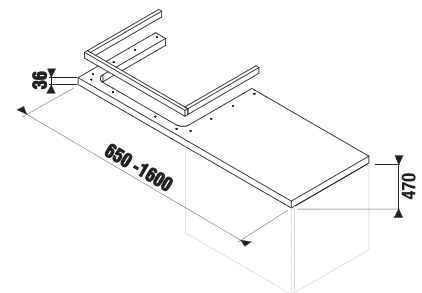

For washtop ordering form please see the end of the section Cubito furniture.

Also combine Cubito set with mirrors and lights specified in other sections of this catalogue.

Spare parts can be found on page 282.