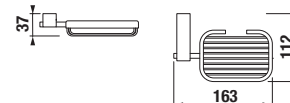

Article number	Description
H 38473 5 004 000 1	ceramic lotion dispenser wall model, complete, chrome