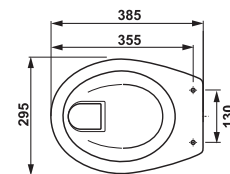

Concealed JIKA system – Basic tank system module – is recommended for floorstanding toilets. For more information please see page 252.

Thanks to its clever shape, the Baby seat keeps the area around the toilet clean.