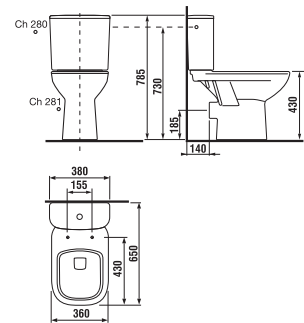

CERAMIC PRODUCTS DEEP BY JIKA

floorstanding WC

Article number	Description	Outlet	Installation kit included
H 82161 5 000 000 1	floorstanding WC, with lid, leaning directly to the wall (including installation kit)	x	x

Optional:

H 89361 0 300 063 1	duroplast seat and cover Deep by Jika, removable, metal clamps
H 89361 1 300 063 1	duroplast seat and cover Deep by Jika, removable, metal clamps, Slowclose mechanism
H 89902 7 000 000 1	outlet elbow Laufen, vertical

The correct setting for the valve in the concealed module is a flushing volume of 4.5 / 3 litres.

floorstanding bidet

Article number	Description	302
H 83261 2 000 302 1	floorstanding bidet, with lid, leaning directly to the wall (including installation kit)	x

WC combination with horizontal outlet

Article number	Description	Water inlet	Flushing mechanism included	Outlet	Installation kit included
H 82661 6 000 280 1	WC combination (including installation kit)	x	x	x	x
H 82661 6 000 281 1	WC combination (including installation kit)	x	x	x	x

Optional:

H 89361 0 300 063 1	duroplast seat and cover Deep by Jika, removable, steel hinges
H 89361 1 300 063 1	duroplast seat and cover Deep by Jika, removable, steel hinges, Slowclose

ANTIBAK
Glazed inner ring and water closets drain which prevents dirt from being trapped

VARIO
Vario outlet permits a horizontal, vertical as well as oblique connection

Spare parts can be found on page 281.