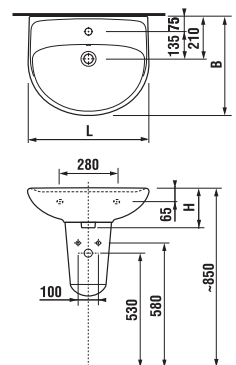

CERAMIC PRODUCTS LYRA PLUS

washbasins 50, 55, 60 and 65 cm

Article number	Description	yyy:	
		104	109
H 81438 1 000 yyy 1	washbasin 50 cm	x	x
H 81438 2 000 yyy 1	washbasin 55 cm	x	x
H 81438 3 000 yyy 1	washbasin 60 cm	x	x
H 81438 4 000 yyy 1	washbasin 65 cm	x	x

Optional:

H 89034 9 000 000 1	installation kit for washbasins
H 89424 9 000 000 1	siphon, chromed ABS, height-adjustable from 175 to 270 mm, high of water seal 75 mm, flow-rate capacity of 45 l, with decorative rings (can also be used without decorative rings).

washbasins 50, 55, 60 and 65 cm with siphon cover

MAGIC FIX

Article number	Description	yyy:	
		104	109
H 81438 1 000 yyy 1	washbasin 50 cm	x	x
H 81438 2 000 yyy 1	washbasin 55 cm	x	x
H 81438 3 000 yyy 1	washbasin 60 cm	x	x
H 81438 4 000 yyy 1	washbasin 65 cm	x	x

H 81939 1 000 000 1 siphon cover with installation kit (art. no.: H 89001 3 000 000 1) only for washbasins 55, 60, 65 cm

Optional:

H 89034 9 000 000 1	installation kit for washbasins
H 89424 9 000 000 1	siphon, chromed ABS, height-adjustable from 175 to 270 mm, high of water seal 75 mm, flow-rate capacity of 45 l, with decorative rings (can also be used without decorative rings).

washbasins 55, 60 and 65 cm with pedestal

Article number	Description	yyy:	
		104	109
H 81438 2 000 yyy 1	washbasin 55 cm	x	x
H 81438 3 000 yyy 1	washbasin 60 cm	x	x
H 81438 4 000 yyy 1	washbasin 65 cm	x	x

H 81995 0 000 020 1 pedestal only for washbasins 55, 60, 65 cm

Optional:

H 89034 9 000 000 1	installation kit for washbasins
H 89424 9 000 000 1	siphon, chromed ABS, height-adjustable from 175 to 270 mm, high of water seal 75 mm, flow-rate capacity of 45 l, with decorative rings (can also be used without decorative rings).

	L	B	H
H 81438 1	500	410	185
H 81438 2	550	450	195
H 81438 3	600	490	195
H 81438 4	650	520	195

small washbasin 45 cm

Article number	Description	yyy:	
		104	109
H 81538 2 000 yyy 1	small washbasin	x	x