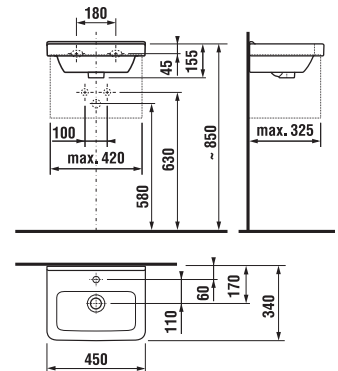

small washbasin 45 cm

Article number	Description
H 81142 2 xxx 104 1	small washbasin 45 cm
Optional:	
H 89034 9 000 000 1	installation kit for washbasins
H 37473 0 004 000 1	washbasin siphon Cubito 5/4" – 32 mm, chrome, brass
H 37242 0 004 010 1	angle valve Cubito 3/8"–1/2", chrome, 2 pcs

asymmetric small washbasin 45 cm

Article number	Description	yyy: 105	106
H 81142 3 xxx yyy 1	asymmetric small washbasin 45 cm, with installation kit, left	x	
H 81142 4 xxx yyy 1	asymmetric small washbasin 45 cm, with installation kit, right		x
Optional:			
H 37473 0 004 000 1	washbasin siphon Cubito 5/4" – 32 mm, chrome, brass		
H 37242 0 004 010 1	angle valve Cubito 3/8"–1/2", chrome, 2 pcs		

JIKA • perla

asymmetric washbasin 75 cm

Article number	Description
H 81242 1 xxx 104 1	asymmetric washbasin 75 cm, left
H 81242 2 xxx 104 1	asymmetric washbasin 75 cm, right
H 81995 1 000 028 1	siphon cover with installation kit (art. nr.: H 89001 5 000 000 1)
Optional:	
H 89034 9 000 000 1	installation kit for washbasins
H 37473 0 004 000 1	washbasin siphon Cubito 5/4" – 32 mm, chrome, brass
H 37242 0 004 010 1	angle valve Cubito 3/8"–1/2", chrome, 2 pcs

MAGIC FIX

Product number xxx = colour number (000 white, 100 JIKA perla)

Spare parts can be found on page 281.