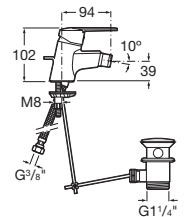

FAUCETS TIGO

washbasin faucet

Article number	Description
H 31118 1 004 001 1	washbasin faucet with pop-up waste, chrome
H 31118 1 004 000 1	washbasin faucet without pop-up waste, chrome
H 31118 1 004 004 1	washbasin faucet with Click-Clack waste, chrome-plated

washbasin faucet with medical lever

Article number	Description
H 31118 1 004 119 1	washbasin faucet with medical lever, without waste outlet, chrome

bidet faucet

Article number	Description
H 34118 1 004 001 1	bidet faucet with pop-up waste, chrome

wall-mounted washbasin faucet

Article number	Description
H 31118 7 004 230 1	wall-mounted washbasin faucet, swivel spout 200 mm, without pop-up waste, chrome

It is recommended to combine with shower sets, accessories and siphons found in Mio, Lyra and Rio sections.

Spare parts can be found on page 284.

Five-year guarantee for all faucets (surface and cartridges)

All faucets are tested for 70 000 cycles

ECODISK
Ecodisk cartridge can control water flow and temperature, achieving up to 50% savings!