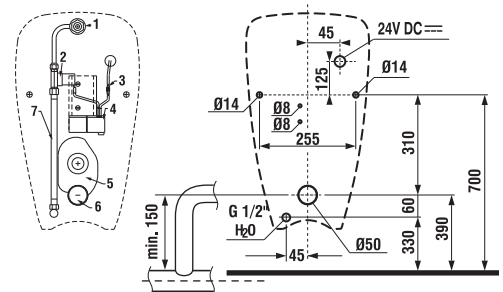

1. 1 - drain fitting
2. 2 - electromagnetic valve
3. 3 - power supply
4. 4 - electronics with radar sensor
5. 5 - siphon (1 l)
6. 6 - waste pipe Ø 50 mm
7. 7 - water inlet

Spare parts:	
H 84020 0 000 000 1	Livo Antivandal vacuum-system urinal, ceramics, internal water inlet
H 89107 2 000 000 1	Livo Antivandal radar sensor, mains power supply
H 89253 6 000 890 1	installation kit Livo with white covers
H 89253 6 000 891 1	installation kit Livo with chrome-plated covers
H 89200 3 000 000 1	siphon, horizontal outlet

Livo Urinal installation requires torsion bars no. H 89253 6 (thread length of 40 mm), included in the package.

Spare parts can be found on page 286.