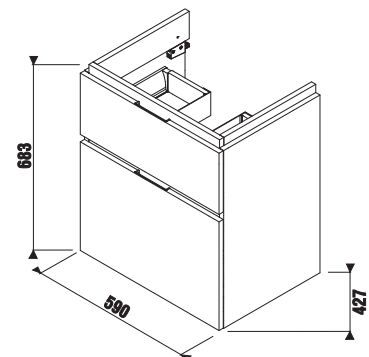

vanity unit for washbasin 60 cm, 2 drawers

Article number	Description	Colour		
		white glossy	dark pine	oak
H 40J42 3 402 500 1	vanity unit for washbasin 60 cm H 81042 3, 2 drawers	X		
H 40J42 3 402 461 1	vanity unit for washbasin 60 cm H 81042 3, 2 drawers		X	
H 40J42 3 402 519 1	vanity unit for washbasin 60 cm H 81042 3, 2 drawers			X

Optional:

H 49440 1 039 000 1 legs for wall-mounted sink cabinets, chrome (1 pair)

Please combine these vanity units with the space-saving JIKA siphon H 89424 6 000 000 1, NOTE: the spacing for corner valves in this case must be 200 mm.

Also combine Cubito set with mirrors and lights specified in other sections of this catalogue.

Spare parts can be found on page 282.