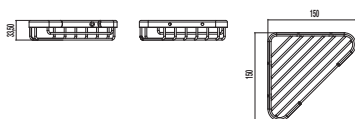

Article number Description
H 3813D 3 004 000 1 hand towel hook

Article number Description
H 3863D 1 004 000 1 make-up mirror, \varnothing 25 cm, 7x magnification, LED backlit, integrated switch, **mains power supply, 6V transformer with a plug**, 180 cm cable, wall-mounted