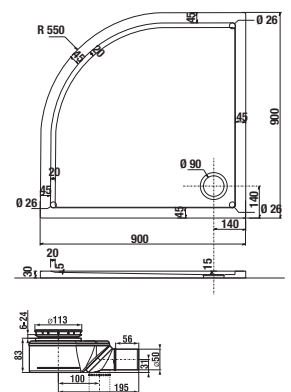

Spare parts can be found on page 283.