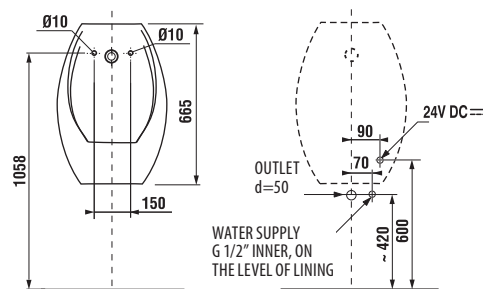

URINALS

siphonic urinal Livo Antivandal, with radar sensor, battery-powered

Article number	Description
H 84020 0 000 489 1	siphonic urinal Livo Antivandal with radar sensor, battery-powered, with inner water inlet including siphon (11) and installation kit

This product includes radar circuitry attached to a mounting rail - 6V power supply, a solenoid valve, connecting hoses, an angle valve, an inlet valve with gaskets, a siphon, a mounting kit, a battery holder, and alkaline AA batteries (4 pcs, 1.5V, 2700mAh).

Battery service life - 1 year (also applies to public areas).

Optional:

H 89107 3 000 000 1	Livo urinal strainer
H 89407 7 000 000 1	remote control for sensor-controlled flushing devices

Spare parts:

H 84020 0 000 000 1	Livo Antivandal vacuum-system urinal, ceramics, internal water inlet
H 89107 0 000 000 1	Livo Antivandal radar sensor, battery power supply
H 89253 6 000 890 1	installation kit Livo with white covers
H 89253 6 000 891 1	installation kit Livo with chrome-plated covers
H 89200 3 000 000 1	siphon, horizontal outlet

Livo urinal installation requires torsion bars no. H 89253 6 (thread length of 40 mm), included in the package.

Battery box attached by a hook and loop tape at the bottom of ceramics.

1. 1 - water supply
2. 2 - circuitry with a radar sensor with battery power supply
3. 3 - inlet valve with gaskets
4. 4 - drain pipe, dia. $\varnothing$ 50mm
5. 5 - ceramic urinal
6. 6 - siphon
7. 7 - interconnecting hoses
8. 8 - solenoid valve
9. 9 - battery holder
10. 10 - angle valve

Domino sensor with automatic flushing, mains-powered

Article number	Description
H 84110 1 000 487 1	urinal Domino Sensor, mains-powered 24 V with valve hole, including installation kit

Optional: