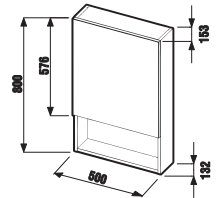

mirror cabinet 80 x 50 cm

Article number	Description	Body colour
H 45323 1 038 304 1	mirror cabinet 80 x 50 cm	white X