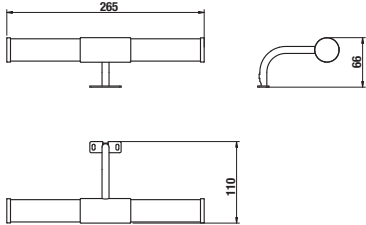

Article number	Description
H 49430 1 039 000 1	halogen Horizon lighting, IP44, 2× G9, max. 33 W