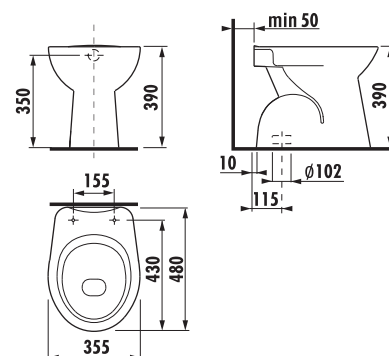

WC OTHERS

floorstanding WC Zeta – vertical outlet

Spare Article number:	Description	Outlet
H 82239 7 000 000 1	WC Zeta with vertical outlet, washdown flushing	↓ X
Optional:		
H 89299 9 000 000 1	installation kit for WC	
H 89327 1 000 000 1	thermoplast seat and cover Zeta, plastic hinges, adjustable length of 400–440 mm	
H 89327 1 000 063 7	thermoplast seat and cover Zeta, steel hinges, (NOTE: limited length adjustability of 407–425 mm).	
H 89770 1 000 000 1	rubber insert - water supply sealing