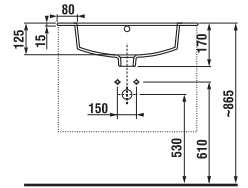

PACK
1+1

1. **1+1 PACK**
   cabinet + washbasin
   - Safe delivery
   - Space-saving transport packaging
   - Simple handling