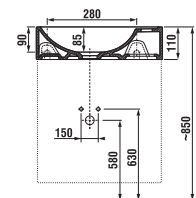

CUBE
PETIT

20 000 CYCLES
Highest quality of the door fitting, tested 20 000 open/close cycles

2-YEARS WARRANTY
for bathroom furniture

vanity unit with washbasin 40 cm

Article number	Description	Body colour/Front colour			
		white	grey	dark oak	cherry
H 45351 1 175 300 1	vanity unit with 1 reversible door, incl. washbasin 40 × 23 cm, with tap hole on the right	X			
H 45351 1 175 301 1	vanity unit with 1 reversible door, incl. washbasin 40 × 23 cm, with tap hole on the right		X		
H 45351 1 175 302 1	vanity unit with 1 reversible door, incl. washbasin 40 × 23 cm, with tap hole on the right			X	
H 45351 1 175 308 1	vanity unit with 1 reversible door, incl. washbasin 40 × 23 cm, with tap hole on the right				X