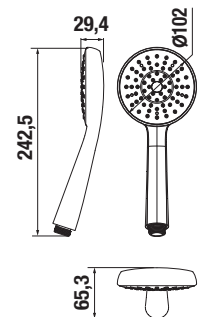

ACCESSORIES RIO

hand shower

Article number	Description
H 3611R 0 004 001 1	hand shower, single function, chrome

hand shower

Article number	Description
H 3611R 2 004 331 1	hand shower, $\varnothing$ 80 mm, 3 functions

hand shower

H 3611R 2 004 151 1

H 3611R 2 004 351 1

Article number	Description
H 3611R 2 004 151 1	hand shower, $\varnothing$ 100 mm, 1 function
H 3611R 2 004 351 1	hand shower, $\varnothing$ 100 mm, 3 functions

shower hose

Article number	Description
H 3621R 0 004 270 1	shower hose, 1,7 m, chrome

Spare parts can be found on page 284.