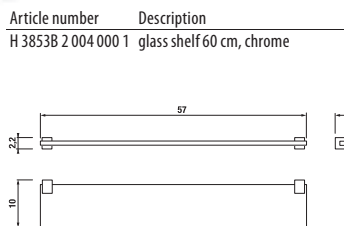

BATHROOM ACCESSORIES PURE