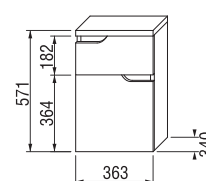

BATHROOM FURNITURE MIO

vanity unit for double washbasin 130 cm

Article number	Description	Body colour (laminate) / front colour (laminate)	
		white/white	white/walnut
H 43416 1 171 500 1	vanity unit for double washbasin 130 cm, with 2 drawers	X	
H 43416 1 171 506 1	vanity unit for double washbasin 130 cm, with 2 drawers		X
H 43417 6 171 500 1	inside drawer for vanity unit for double washbasin 130 cm (1 pc. to each drawer)		X
H 89424 6 000 000 1	space-saving siphon, distance between the corner valves is 200 mm, DN40		X

semi-tall cabinet with 2 drawers

Article number	Description	Body colour (laminate) / front colour (laminate)	
		white/white	white/walnut
H 43418 1 171 500 1	semi-tall cabinet with 2 drawers	X	
H 43418 1 171 506 1	semi-tall cabinet with 2 drawers		X

semi-tall cabinet, right

Article number	Description	Body colour (laminate) / front colour (laminate)	
		white/white	white/walnut
H 43418 2 171 500 1	semi-tall cabinet, right	X	
H 43418 2 171 506 1	semi-tall cabinet, right		X

semi-tall cabinet, left

Article number	Description	Body colour (laminate) / front colour (laminate)	
		white/white	white/walnut
H 43418 3 171 500 1	semi-tall cabinet, left	X	
H 43418 3 171 506 1	semi-tall cabinet, left		X

Spare parts can be found on page 282.