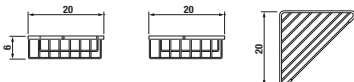

Article number Description
H 3853D 3 004 230 1 corner grated container, 25 x 25 cm, chrome