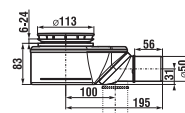

SHOWER TRAYS PURE

steel shower tray, rectangular, white

Article number	Description
H 21642 0 xxx 000 1	shower tray 1200 × 800 mm, steel, with anti-noise pads
H 21642 2 xxx 000 1	shower tray 1300 × 800 mm, steel, with anti-noise pads*
H 21642 4 xxx 000 1	shower tray 1400 × 800 mm, steel, with anti-noise pads*
H 21642 1 xxx 000 1	shower tray 1200 × 900 mm, steel, with anti-noise pads*
H 21642 3 xxx 000 1	shower tray 1300 × 900 mm, steel, with anti-noise pads*
H 21642 5 xxx 000 1	shower tray 1400 × 900 mm, steel, with anti-noise pads*

ANTISLIP

shower tray with anti-slip surface

*Made-to-order product.

Pure shower trays are suitable for floor-level integration.

charge 000 - white
charge 600 - Antislip

Pure trays are shallow; therefore we recommend H 29423 0, siphon with increased flow rate of 54 l/min.

Optional:

H 29423 0 000 000 1	siphon for shower trays, Ø 90 mm, stainless cover Ø 113 mm, flow rate of 54 l/min, including mounting fixtures
H 89910 3 000 000 1	expansion tape between shower tray and wall, 290 × 50 mm

	A	B
H 21642 0	1200	800
H 21642 2	1300	800
H 21642 4	1400	800
H 21642 1	1200	900
H 21642 3	1300	900
H 21642 5	1400	900

steel shower tray, rectangular, black

Article number	Description
H 21642 0 xxx 000 1	shower tray 1200 × 800 mm, steel, with anti-noise pads*
H 21642 2 xxx 000 1	shower tray 1300 × 800 mm, steel, with anti-noise pads*
H 21642 4 xxx 000 1	shower tray 1400 × 800 mm, steel, with anti-noise pads*
H 21642 1 xxx 000 1	shower tray 1200 × 900 mm, steel, with anti-noise pads*
H 21642 3 xxx 000 1	shower tray 1300 × 900 mm, steel, with anti-noise pads*
H 21642 5 xxx 000 1	shower tray 1400 × 900 mm, steel, with anti-noise pads*

ANTISLIP

shower tray with anti-slip surface

*Made-to-order product.

Pure shower trays are suitable for floor-level integration.

charge 016 - black
charge 616 - Antislip