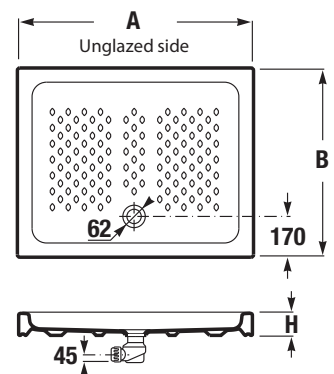

NEW

Article number	Description
A 37477 0 000	rectangular shower tray 920 × 720 mm, height 100 mm
A 37477 C 000	rectangular shower tray 1000 × 800 mm, height 100 mm
A 37477 A 000	rectangular shower tray 1200 × 800 mm, height 100 mm

Optional:

H 29498 3 000 000 1	siphon for ceramic shower trays, stainless cover with JIKA logo; flow rate 33 l/min
H 89910 3 000 000 1	expansion tape between shower tray and wall, 290 × 50 mm

	A	B	H
A 37477 0 000	900	720	100
A 37477 C 000	1000	800	100
A 37477 A 000	1200	800	100