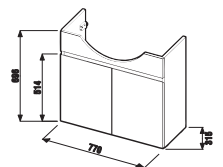

vanity unit under washbasin 65, 70 and 80 cm

Article number	Description	Front colour	Body colour
		☐	☐
		white glossy	white
H 45313 1 038 300 1	vanity unit with 2 doors, for washbasin 65 cm	x	X
H 45314 1 038 300 1	vanity unit with 2 doors, for washbasin 70 cm	x	X
H 45315 1 038 300 1	vanity unit with 2 doors, for washbasin 80 cm	x	X

PLEASE NOTE: The washbasin is not a part of this cabinet, it must be ordered separately.