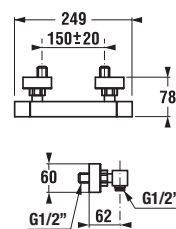

FAUCETS AND ACCESSORIES CUBITO

shower faucet without shower set

Article number	Description
H 33242 7 004 000 1	shower faucet without shower set, chrome-plated

Optional:

H 36042 0 004 040 1	shower set I. (hand shower Cubito I., 1 function, hand shower holder, shower hose 1,7m), chrome
H 36042 0 004 041 1	shower set II. (hand shower Cubito II., 1 function, hand shower holder, shower hose 1,7m), chrome
H 36042 1 004 040 1	shower set I. (hand shower Cubito I., sliding bar, shower hose 1,7m), chrome
H 36042 1 004 041 1	shower set II. (hand shower Cubito II., sliding bar, shower hose 1,7m), chrome

bath/shower concealed faucet

Article number	Description
H 32042 6 004 000 1	concealed bath/shower faucet w/o shower set, chrome-plated

Optional:

H 37142 7 004 030 1	bathtub spout 1/2", chrome
H 36342 0 004 020 1	elbow connection 1/2", chrome
H 36142 0 004 040 1	hand shower, chrome
H 36271 0 002 020 1	shower hose 2 m, reinforced PVC, silver
H 38473 7 004 000 1	hand shower holder

Three positional switch. Attachment: hand shower or head shower.
Bathtub water inlet by the bathtub outlet or outflow.

shower sets Cubito-N

Article number	Description
H 3651X 0 004 362 1	shower set (hand shower $\varnothing$ 130 mm, 4 functions, hand shower holder, shower hose 1,7 m)
H 3651X 0 004 363 1	shower set (hand shower 130x130 mm, 4 functions, hand shower holder, shower hose 1,7 m)
H 3651X 0 004 472 1	shower set (hand shower $\varnothing$ 130 mm, 4 functions, sliding bar, slide bar soap dish, chrome, shower hose 1,7 m)
H 3651X 0 004 473 1	shower set (hand shower 130x130 mm, 4 functions, sliding bar, slide bar soap dish, chrome, shower hose 1,7 m)

shower arm Cubito-N