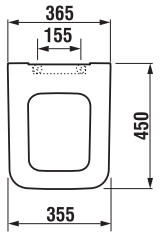

Modern seats with the Slowclose lowering system are a matter of course. Seats do not interfere with the overall design, they are light, featuring state-of-the-art sandwich structure, which means that WC seat is not overlapped by the lid. And by the way – it is the most cutting-edge and breakthrough design solution for seats. In addition, seat installation is extremely simple thanks to its clamp-based mounting - just press it and the seat can be removed.