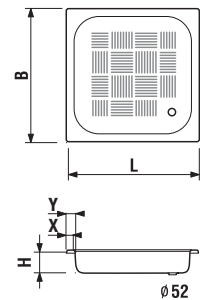

Square shower trays Sofia are recommended in combination with the shower enclosures and doors Cubito pure, and with the shower enclosures Lyra plus. More informations on pages 54-61 and 206-209.