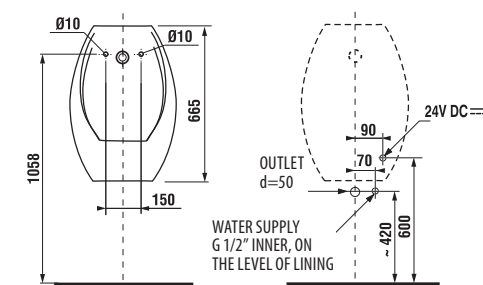

URINALS

siphonic urinal Livo Antivandal, with radar sensor, battery-powered

Article number	Description
H 84020 0 000 489 1	siphonic urinal Livo Antivandal with radar sensor, battery-powered, with inner water inlet including siphon (11) and installation kit

This product includes radar circuitry attached to a mounting rail - 6V power supply, a solenoid valve, connecting hoses, an angle valve, an inlet valve with gaskets, a siphon, a mounting kit, a battery holder, and alkaline AA batteries (4 pcs, 1.5V, 2700mAh).

Battery service life - 1 year (also applies to public areas).

Optional:

H 89107 3 000 000 1	Livo urinal strainer
H 89407 7 000 000 1	remote control for sensor-controlled flushing devices

Spare parts:

H 84020 0 000 000 1	Livo Antivandal vacuum-system urinal, ceramics, internal water inlet
H 89107 0 000 000 1	Livo Antivandal radar sensor, battery power supply
H 89253 6 000 890 1	installation kit Livo with white covers
H 89253 6 000 891 1	installation kit Livo with chrome-plated covers
H 89200 3 000 000 1	siphon, horizontal outlet

Livo urinal installation requires torsion bars no. H 89253 6 (thread length of 40 mm), included in the package.

Battery box attached by a hook and loop tape at the bottom of ceramics.

1. 1 - water supply
2. 2 - circuitry with a radar sensor with battery power supply
3. 3 - inlet valve with gaskets
4. 4 - drain pipe, dia. $\varnothing$ 50mm
5. 5 - ceramic urinal
6. 6 - siphon
7. 7 - interconnecting hoses
8. 8 - solenoid valve
9. 9 - battery holder
10. 10 - angle valve

Domino sensor with automatic flushing, mains-powered

Article number	Description
H 84110 1 000 487 1	urinal Domino Sensor, mains-powered 24 V with valve hole, including installation kit

Optional: