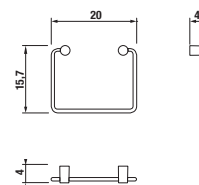

Article number Description
H 3813A 4 004 400 1 towel ring 20 cm, chrome