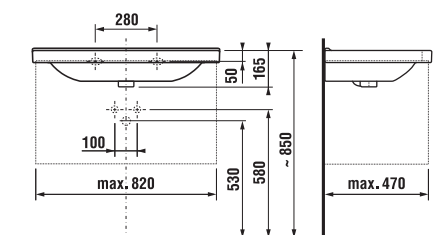

MAGIC FIX JIKA•perla

Article number	Description	yyy: 104	109
H 81042 6 xxx yyy 1	washbasin 85 cm*	x	x
H 81995 1 000 028 1	siphon cover with installation kit (art. nr.: H 89001 5 000 000 1)		

*leveling paste is included in the package

Optional:

H 89034 9 000 000 1	installation kit for washbasins
H 37473 0 004 000 1	washbasin siphon Cubito 5/4" – 32 mm, chrome, brass
H 37242 0 004 010 1	angle valve Cubito 3/8"–1/2", chrome, 2 pcs