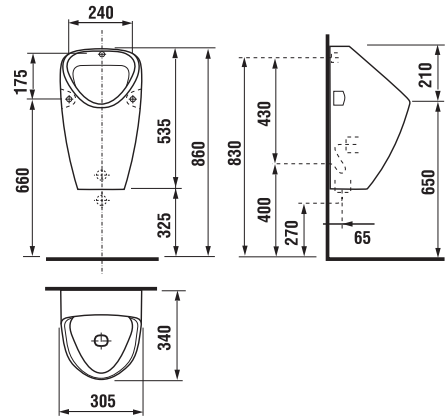

URINALS

power supply

Article number	Description
H 89507 1 000 000 1	power supply for up to 5 urinals Golem Antivandal, Domino Sensor, 24 V, 50 Hz
H 89507 2 000 000 1	power supply for up to 9 urinals Golem Antivandal, Domino Sensor, 24 V, 50 Hz

Golem, siphonic urinal with inner water inlet

Article number	Description
H 84306 0 000 000 1	siphonic urinal Golem
Optional:	
H 89034 9 000 890 1	installation kit with white covers
H 89034 9 000 891 1	installation kit with chrome-plated covers
H 89200 3 000 000 1	siphon, horizontal/vertical outlet
H 89480 7 000 000 1	tube 1/2", inner water inlet
H 89480 8 000 000 1	rubber seal, inner
H 89106 2 000 000 1	Golem urinal strainer

siphonic urinal Livo with inner water inlet

Article number	Description
H 84020 0 000 000 1	siphonic urinal Livo
Optional:	
H 89253 6 000 890 1	installation kit Livo with white covers
H 89253 6 000 891 1	installation kit Livo with chrome-plated covers
H 89200 3 000 000 1	siphon, horizontal/vertical outlet
H 89480 7 000 000 1	tube 1/2", inner water inlet
H 89480 8 000 000 1	rubber seal, inner
H 89107 3 000 000 1	Livo urinal strainer

ATTENTION! Installation of Livo urinal requires bolts H 89253 6 (thread length 40 mm).

accessories for urinals Golem and Livo with inner water inlet

We recommend to use concealed module for Urinal System. For more information see page 253.

Spare parts can be found on page 286.