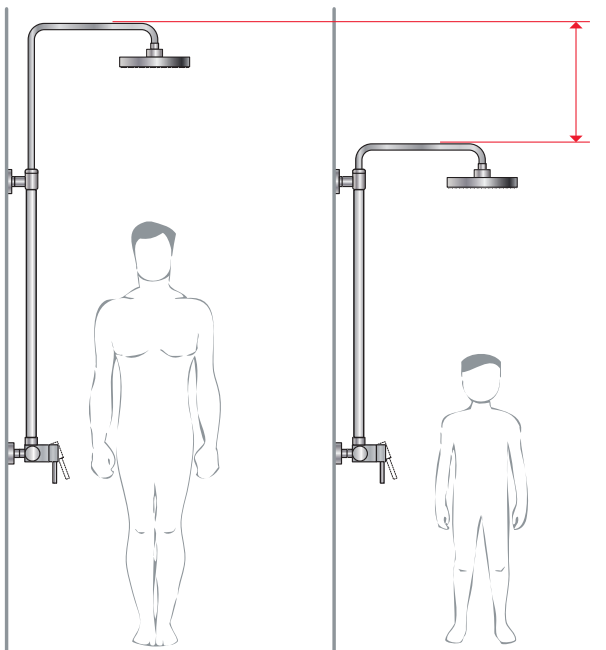

40 cm height-adjustable

JIKA Lyra telescopic shower column will please users of any bathroom. Thanks to its height adjustability, you can „raise“ the head shower by up to 40 cm. With standard column installation at the height of 75 cm from the floor level you can have disc-type head shower at the height from 180 to 220 cm, which should satisfy even the tallest six-footers. A shower equipped with a head shower and a hand-spray is easy to switch. Thanks to the Clean touch feature, shower nozzles are very easy to clean, avoiding complicated and difficult scrubbing.