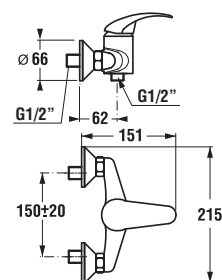

FAUCETS LYRA

bath/shower faucet without shower set

Article number	Description
H 32127 7 004 000 1	bath/shower faucet without shower set, chrome

Optional:	
H 3651R 0 004 361 1	shower set (hand shower $\varnothing$ 100 mm, 3 functions, holder, shower hose 1.7 m, chrome)
H 3651R 0 004 373 1	shower set (hand shower $\varnothing$ 100 mm, 3 functions, sliding bar, shower hose 1.7 m, chrome)

shower faucet without shower set

Article number	Description
H 33127 7 004 000 1	shower faucet without shower set, chrome

Optional:	
H 3651R 0 004 361 1	shower set (hand shower $\varnothing$ 100 mm, 3 functions, holder, shower hose 1.7 m, chrome)
H 3651R 0 004 373 1	shower set (hand shower $\varnothing$ 100 mm, 3 functions, sliding bar, shower hose 1.7 m, chrome)

bath/shower concealed faucet

Article number	Description
H 32127 6 004 000 1	bath/shower concealed faucet, chrome

Optional:	
H 3651R 0 004 361 1	shower set (hand shower $\varnothing$ 100 mm, 3 functions, holder, shower hose 1.7 m, chrome)
H 3651R 0 004 373 1	shower set (hand shower $\varnothing$ 100 mm, 3 functions, sliding bar, shower hose 1.7 m, chrome)

shower concealed faucet

Article number	Description
H 33127 6 004 000 1	shower concealed faucet, chrome

Optional:	
H 3651R 0 004 361 1	shower set (hand shower $\varnothing$ 100 mm, 3 functions, holder, shower hose 1.7 m, chrome)
H 3651R 0 004 373 1	shower set (hand shower $\varnothing$ 100 mm, 3 functions, sliding bar, shower hose 1.7 m, chrome)

Spare parts can be found on page 284.

It is recommended to combine shower sets, accessories and siphons found in Mio and Rio chapters.

Five-year guarantee for all faucets (surface and cartridges)

All faucets are tested for 70 000 cycles

ECODISK
Ecodisk cartridge can control water flow and temperature, achieving up to 50% savings!