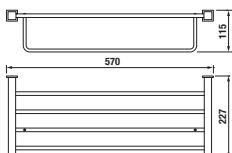

Article number Description
H 38173 6 004 000 1 bath towel rack with towel bar, 570 mm, chrome