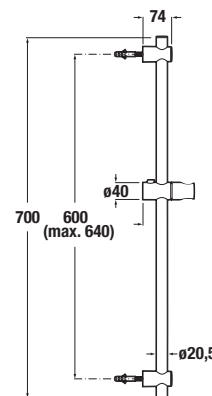

sliding bar Cubito-N

Article number	Description
H 3641X 0 004 310 1	sliding bar, 700 mm

Spare parts can be found on page 284.