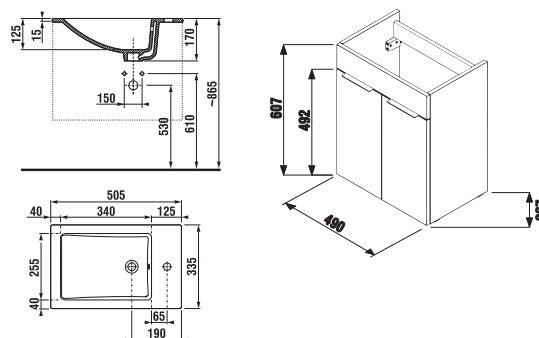

BATHROOM SERIES CUBE

vanity unit with washbasin 50 cm

PACK
1+1

1+1 PACK
cabinet + washbasin
- Safe delivery
- Space-saving transport packaging
- Simple handling

* Cabinets are supplied with black handles.

Can be mounted with faucet either on the right or on the left.

Article number	Description	Body colour/Front colour	
		white	dark oak
H 45364 1 176 300 1	vanity unit with 2 doors incl. washbasin 50 × 34 cm	X	
H 45364 1 176 302 1	vanity unit with 2 doors incl. washbasin 50 × 34 cm		X

vanity unit with washbasin 55 cm

PACK
1+1

1+1 PACK
cabinet + washbasin
- Safe delivery
- Space-saving transport packaging
- Simple handling

* Cabinets are supplied with black handles.

Article number	Description	Body colour/Front colour	
		white	dark oak
H 45361 1 176 300 1	vanity unit with 2 doors incl. washbasin 55 × 43 cm	X	
H 45361 1 176 302 1	vanity unit with 2 doors incl. washbasin 55 × 43 cm		X
H 45361 2 176 300 1	vanity unit with 2 drawers incl. washbasin 55 × 43 cm	X	
H 45361 2 176 302 1	vanity unit with 2 drawers incl. washbasin 55 × 43 cm		X

vanity unit with washbasin 60 cm

PACK
1+1

1+1 PACK
cabinet + washbasin
- Safe delivery
- Space-saving transport packaging
- Simple handling

* Cabinets are supplied with black handles.

Can be mounted with faucet either on the right or on the left.

Article number	Description	Body colour/Front colour	
		white	dark oak
H 45363 1 176 300 1	vanity unit with 2 doors incl. washbasin 60 × 34 cm	X	
H 45363 1 176 302 1	vanity unit with 2 doors incl. washbasin 60 × 34 cm		X

Spare parts can be found on page 282.

CUBE
PETIT