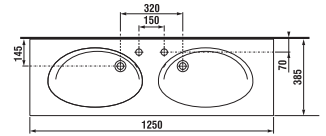

Optional:

H 38121 3 004 000 1 front-mounted towel rail for Tigo 125 cm washbasin, stainless steel

H 38121 4 004 000 1 side-mounted towel rail for Tigo washbasins, left/right, stainless steel

Front and side holders cannot be installed at the same time.