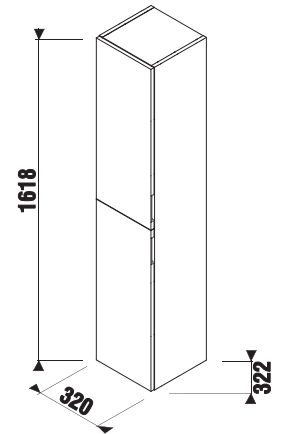

BATHROOM FURNITURE CUBITO

tall cabinet

Article number	Description	Colour		
		white glossy	dark pine	oak
H 43J42 2 230 500 1	tall cabinet, 2 doors (left/right hinged), 5 shelves (1 fixed, 4 glass)	X		
H 43J42 2 230 461 1	tall cabinet, 2 doors (left/right hinged), 5 shelves (1 fixed, 4 glass)		X	
H 43J42 2 230 519 1	tall cabinet, 2 doors (left/right hinged), 5 shelves (1 fixed, 4 glass)			X