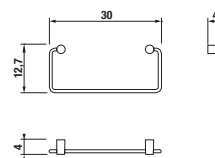

Article number Description
H 3813A 4 004 000 1 towel ring 30 cm, chrome