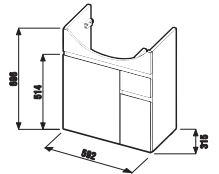

vanity unit under washbasin 60, 65 and 70 cm

Article number	Description	Front colour	Body colour
		☐	☐
		white glossy	white
H 45312 2 038 300 1	vanity unit with 2 doors, 1 drawer, for washbasin 60 cm	x	X
H 45313 2 038 300 1	vanity unit with 2 doors, 1 drawer, for washbasin 65 cm	x	X
H 45314 2 038 300 1	vanity unit with 2 doors, 1 drawer, for washbasin 70 cm	x	X