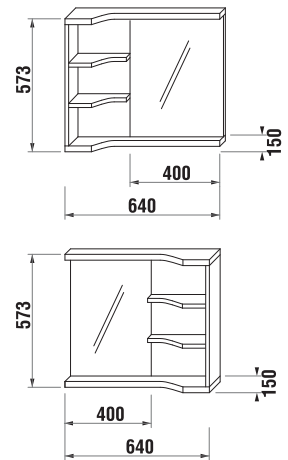

mirror with shelves

Article number	Description	Body colour
H 43421 1 171 500 1	mirror with shelves, right/left	500 white X

mirror on board

Article number	Description	Body colour
H 43422 1 171 500 1	mirror on board, 640 × 573 mm, rotating 90°	500 white X