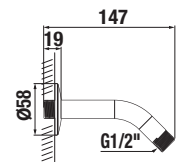

ACCESSORIES RIO

shower hose connection

Article number	Description
H 3631R 0 004 150 1	shower hose connection 1/2"

hand shower holder

Article number	Description
H 3691R 0 004 500 1	hand shower holder, 3 positions, chrome

shower arm

Article number	Description
H 3661R 0 004 004 1	shower arm, chrome (to be ordered separately)

head shower

Article number	Description
H 3671R 1 004 210 1	head shower, Ø 80 mm, 1 function, adjustable to 30°, chrome

head shower

Article number	Description
H 3671R 1 004 214 1	head shower, Ø 100 mm, 1 function
H 3671R 1 004 215 1	head shower, Ø 100 mm, 3 functions

H 3671R 1 004 214 1

H 3671R 1 004 215 1