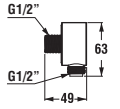

elbow connection

Article number	Description
H 36371 0 004 000 1	Mio elbow connection 1/2", brass, check valve, chrome

It is recommended to combine with shower sets, accessories and siphons found in Mio, Lyra and Rio sections.

Spare parts can be found on page 284.

Two-year guarantee
for shower accessories