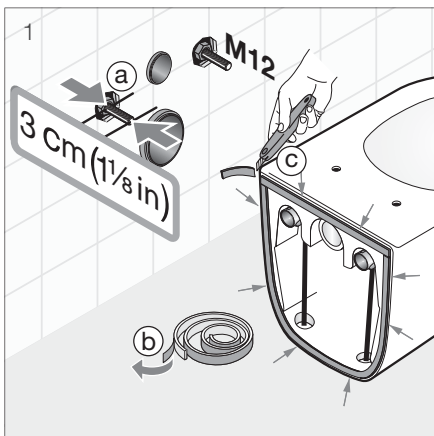

Installation of noise damper kit H 89269 5 000 000 1:

No claims will be recognized on installations where other than authorized material (leveling paste H 89461 4 000 000 1 or noise damper H 89269 5 000 000 1) has been used.

H 89461 4 000 000 1 Leveling paste for the installation of ceramic products
H 89269 5 000 000 1 Noise damper kit for the installation of ceramic products
(This option is found in the section „Spare Parts & Accessories“).

IN ORDER TO ACCEPT YOUR WARRANTY COMPLAINT, INSTALLATION MUST BE PERFORMED IN ACCORDANCE WITH THE APPLICABLE MOUNTING INSTRUCTIONS AND VALID LEGAL REGULATIONS.