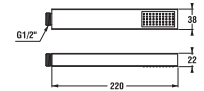

hand shower

Article number	Description
H 36142 0 004 040 1	hand shower Cubito I., chrome
H 36142 0 004 041 1	hand shower Cubito II., chrome

Clean touch

Function that facilitates cleaning of shower jets; soft rubbers guarantee easy removal of limescale.

Cubito I.

hand shower holder

Article number	Description
H 38473 7 004 000 1	hand shower holder

elbow connection

Article number	Description
H 36342 0 004 020 1	elbow connection 1/2", chrome

sliding bar

Article number	Description
H 36442 0 004 000 1	sliding bar with shower holder and soap dish, 680 mm, chrome

angle valve, waste valves and bathtub spout

Article number	Description
H 37242 0 004 010 1	angle valve 3/8"-1/2", chrome, 2 pcs
H 39171 0 004 000 1	washbasin waste Click-Clack, chrome-plated
H 37142 7 004 030 1	bathtub spout 1/2", chrome

Shower accessories of individual series are compatible, i.e. they can be easily combined.

For additional shower accessories please see the chapter Other faucets.

Spare parts can be found on page 284.