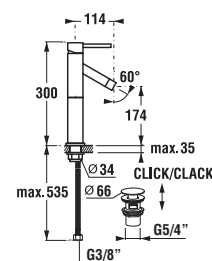

washbasin faucet

Article number	Description
H 31171 1 004 001 1	washbasin faucet with pop-up waste valve, chrome

Optional:	
H 37271 0 004 010 1	angle valve Mio 3/8"-1/2", chrome, 2 pcs

washbasin high neck faucet

Article number	Description
H 31171 8 004 002 1	washbasin high neck faucet with Click-Clack waste, chrome

Optional:	
H 37271 0 004 010 1	angle valve Mio 3/8"-1/2", chrome, 2 pcs

bidet faucet

Article number	Description
H 34171 1 004 001 1	bidet faucet with pop-up waste valve, chrome

Optional:	
H 37271 0 004 010 1	angle valve Mio 3/8"-1/2", chrome, 2 pcs

bath tub faucet without shower set

Article number	Description
H 32171 7 004 000 1	bath/shower wall mounted faucet w/o shower set, chrome

Optional:	
H 36071 0 004 021 1	shower set (hand shower 5 functions, hand shower holder, shower hose 1.7 m), chrome
H 36071 0 004 020 1	shower set (hand shower 1 function, hand shower holder, shower hose 1.7 m), chrome
H 36071 1 004 020 1	shower set (hand shower 1 function, sliding bar, hose 1.7 m)
H 36071 1 004 021 1	shower set (hand shower 5 functions, sliding bar, hose 1.7 m)

shower faucet without shower set

Article number	Description
H 33171 7 004 000 1	shower wall mounted faucet w/o shower set, chrome

Optional:	
H 36071 0 004 021 1	shower set (hand shower 5 functions, hand shower holder, shower hose 1.7 m), chrome
H 36071 0 004 020 1	shower set (hand shower 1 function, hand shower holder, shower hose 1.7 m), chrome
H 36071 1 004 020 1	shower set (hand shower 1 function, sliding bar, hose 1.7 m)
H 36071 1 004 021 1	shower set (hand shower 5 functions, sliding bar, hose 1.7 m)

OPTIM ECO

By turning the knob on the cartridge you can easily control the temperature of mixed water; by unscrewing the limiting bolt on the control cartridge valve, you can reduce the water flow.

All faucets are tested for 70 000 cycles.