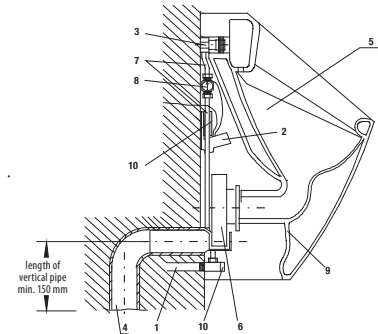

1. 1 - water supply
2. 2 - circuitry with a radar sensor with battery power supply
3. 3 - inlet valve with gaskets
4. 4 - drain pipe, dia. Ø 50mm
5. 5 - ceramic urinal
6. 6 - siphon
7. 7 - interconnecting hoses
8. 8 - solenoid valve
9. 9 - battery holder
10. 10 - angle valve

Battery box attached by a hook and loop tape at the bottom of ceramics.

Battery service life - 1 year (also applies to public areas).

H 89106 2