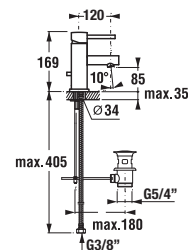

washbasin faucet

Article number	Description
H 31171 1 004 001 1	washbasin faucet with pop-up waste valve, chrome

Optional:	
H 37271 0 004 010 1	angle valve Mio 3/8"-1/2", chrome, 2 pcs

washbasin high neck faucet

Article number	Description
H 31171 8 004 002 1	washbasin high neck faucet with Click-Clack waste, chrome

Optional:	
H 37271 0 004 010 1	angle valve Mio 3/8"-1/2", chrome, 2 pcs

bidet faucet

Article number	Description
H 34171 1 004 001 1	bidet faucet with pop-up waste valve, chrome

Optional:	
H 37271 0 004 010 1	angle valve Mio 3/8"-1/2", chrome, 2 pcs

bath tub faucet without shower set

Article number	Description
H 32171 7 004 000 1	bath/shower wall mounted faucet w/o shower set, chrome

Optional:	
H 36071 0 004 021 1	shower set (hand shower 5 functions, hand shower holder, shower hose 1.7 m), chrome
H 36071 0 004 020 1	shower set (hand shower 1 function, hand shower holder, shower hose 1.7 m), chrome
H 36071 1 004 020 1	shower set (hand shower 1 function, sliding bar, hose 1.7 m)
H 36071 1 004 021 1	shower set (hand shower 5 functions, sliding bar, hose 1.7 m)

shower faucet without shower set

Article number	Description
H 33171 7 004 000 1	shower wall mounted faucet w/o shower set, chrome

Optional:	
H 36071 0 004 021 1	shower set (hand shower 5 functions, hand shower holder, shower hose 1.7 m), chrome
H 36071 0 004 020 1	shower set (hand shower 1 function, hand shower holder, shower hose 1.7 m), chrome
H 36071 1 004 020 1	shower set (hand shower 1 function, sliding bar, hose 1.7 m)
H 36071 1 004 021 1	shower set (hand shower 5 functions, sliding bar, hose 1.7 m)

OPTIM ECO

By turning the knob on the cartridge you can easily control the temperature of mixed water; by unscrewing the limiting bolt on the control cartridge valve, you can reduce the water flow.

All faucets are tested for 70 000 cycles.