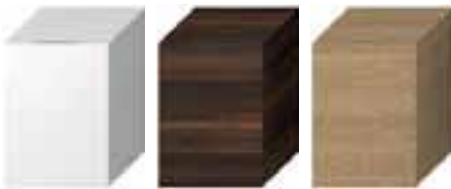

small cabinet

Article number	Description	Colour		
		white glossy	dark pine	oak
H 43J42 0 110 500 1	small cabinet, 1 door (left hinged), 1 glass shelf	X		
H 43J42 0 110 461 1	small cabinet, 1 door (left hinged), 1 glass shelf		X	
H 43J42 0 110 519 1	small cabinet, 1 door (left hinged), 1 glass shelf			X
H 43J42 0 120 500 1	small cabinet, 1 door (right hinged), 1 glass shelf	X		
H 43J42 0 120 461 1	small cabinet, 1 door (right hinged), 1 glass shelf		X	
H 43J42 0 120 519 1	small cabinet, 1 door (right hinged), 1 glass shelf			X