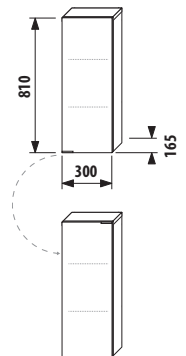

FURNITURE TIGO

deep medium cabinet – right

Article number	Description	Colour body/front				
		creme	mokka	white	green	silver
H 45520 4 021 560 1	deep medium cabinet, 1 drawer, 1 glass shelf, right	X				
H 45520 4 021 429 1	deep medium cabinet, 1 drawer, 1 glass shelf, right		X			
H 45520 4 021 500 1	deep medium cabinet, 1 drawer, 1 glass shelf, right			X		
H 45520 4 021 156 1	deep medium cabinet, 1 drawer, 1 glass shelf, right				X	
H 45530 1 021 004 1	feet, 1 pair					X

shallow upper cabinet – left

Article number	Description	Colour body/front			
		creme	mokka	white	green
H 45528 1 021 560 1	shallow upper cabinet, 2 glass shelves, left doors	X			
H 45528 1 021 429 1	shallow upper cabinet, 2 glass shelves, left doors		X		
H 45528 1 021 500 1	shallow upper cabinet, 2 glass shelves, left doors			X	
H 45528 1 021 156 1	shallow upper cabinet, 2 glass shelves, left doors				X

shallow upper cabinet – right

Article number	Description	Colour body/front			
		creme	mokka	white	green
H 45528 2 021 560 1	shallow upper cabinet, 2 glass shelves, right doors	X			
H 45528 2 021 429 1	shallow upper cabinet, 2 glass shelves, right doors		X		
H 45528 2 021 500 1	shallow upper cabinet, 2 glass shelves, right doors			X	
H 45528 2 021 156 1	shallow upper cabinet, 2 glass shelves, right doors				X