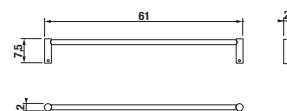

Article number Description
H 3813A 2 004 000 1 towel rack 60 cm, chrome