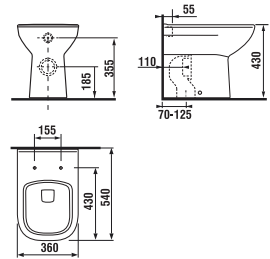

CERAMIC PRODUCTS DEEP BY JIKA

floorstanding WC

Article number	Description	Outlet	Installation kit included
H 82161 5 000 000 1	floorstanding WC, with lid, leaning directly to the wall (including installation kit)	x	x

Optional:

H 89361 0 300 063 1	duroplast seat and cover Deep by Jika, removable, metal clamps
H 89361 1 300 063 1	duroplast seat and cover Deep by Jika, removable, metal clamps, Slowclose mechanism
H 89902 7 000 000 1	outlet elbow Laufen, vertical

The correct setting for the valve in the concealed module is a flushing volume of 4.5 / 3 litres.

floorstanding bidet

Article number	Description	302
H 83261 2 000 302 1	floorstanding bidet, with lid, leaning directly to the wall (including installation kit)	x

WC combination with horizontal outlet

Article number	Description	Water inlet	Flushing mechanism included	Outlet	Installation kit included
H 82661 6 000 280 1	WC combination (including installation kit)	x	x	x	x
H 82661 6 000 281 1	WC combination (including installation kit)	x	x	x	x

Optional:

H 89361 0 300 063 1	duroplast seat and cover Deep by Jika, removable, steel hinges
H 89361 1 300 063 1	duroplast seat and cover Deep by Jika, removable, steel hinges, Slowclose

ANTIBAK
Glazed inner ring and water closets drain which prevents dirt from being trapped

VARIO
Vario outlet permits a horizontal, vertical as well as oblique connection

Spare parts can be found on page 281.