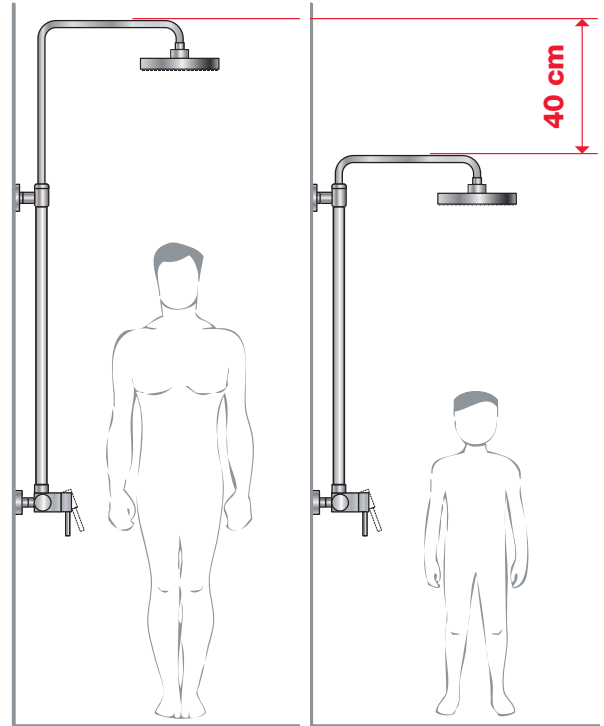

40 cm height-adjustable

Telescopic shower column Mio-N

- Head shower \varnothing 200 mm, ABS
- Height-adjustable side bar, sliding range of 40 cm
- Fixed holder built into the faucet body
- Sliding holder on the slide bar
- Hand-spray \varnothing 130 mm with four different functions
- Shower hose 1.7 m equipped with anti-twist system.