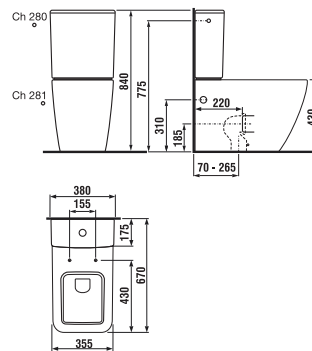

JIKA•perla

We recommend JIKA concealed modules for JIKA ceramic sanitary ware. For our offer of concealed modules and flushing push-buttons please see pages 240-248.

Product number xxx = colour number (000 white, 100 JIKA perla)

000 white

100 JIKA perla

Spare parts can be found on page 281.