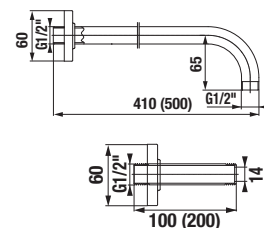

FAUCETS AND ACCESSORIES CUBITO

shower faucet without shower set

Article number	Description
H 33242 7 004 000 1	shower faucet without shower set, chrome-plated

Optional:

H 36042 0 004 040 1	shower set I. (hand shower Cubito I., 1 function, hand shower holder, shower hose 1,7m), chrome
H 36042 0 004 041 1	shower set II. (hand shower Cubito II., 1 function, hand shower holder, shower hose 1,7m), chrome
H 36042 1 004 040 1	shower set I. (hand shower Cubito I., sliding bar, shower hose 1,7m), chrome
H 36042 1 004 041 1	shower set II. (hand shower Cubito II., sliding bar, shower hose 1,7m), chrome

bath/shower concealed faucet

Article number	Description
H 32042 6 004 000 1	concealed bath/shower faucet w/o shower set, chrome-plated

Optional:

H 37142 7 004 030 1	bathtub spout 1/2", chrome
H 36342 0 004 020 1	elbow connection 1/2", chrome
H 36142 0 004 040 1	hand shower, chrome
H 36271 0 002 020 1	shower hose 2 m, reinforced PVC, silver
H 38473 7 004 000 1	hand shower holder

Three positional switch. Attachment: hand shower or head shower.
Bathtub water inlet by the bathtub outlet or outflow.

shower sets Cubito-N

Article number	Description
H 3651X 0 004 362 1	shower set (hand shower $\varnothing$ 130 mm, 4 functions, hand shower holder, shower hose 1,7 m)
H 3651X 0 004 363 1	shower set (hand shower 130x130 mm, 4 functions, hand shower holder, shower hose 1,7 m)
H 3651X 0 004 472 1	shower set (hand shower $\varnothing$ 130 mm, 4 functions, sliding bar, slide bar soap dish, chrome, shower hose 1,7 m)
H 3651X 0 004 473 1	shower set (hand shower 130x130 mm, 4 functions, sliding bar, slide bar soap dish, chrome, shower hose 1,7 m)

shower arm Cubito-N