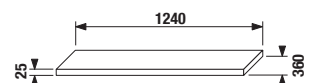

Spare parts can be found on page 282.