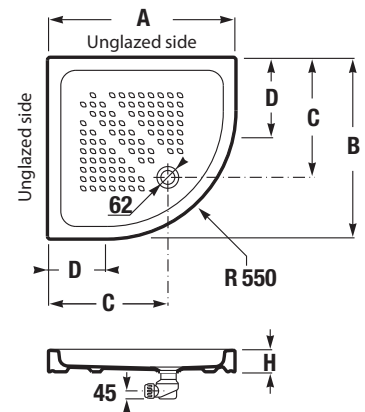

NEW

Article number	Description
A 37477 5 000	corner shower tray 800 × 800 mm, height 100 mm
A 37477 4 000	corner shower tray 900 × 900 mm, height 100 mm

Optional:

H 29498 3 000 000 1	siphon for ceramic shower trays, stainless cover with JIKA logo; flow rate 33 l/min
H 89910 3 000 000 1	expansion tape between shower tray and wall, 290 × 50 mm

	A	B	C	D	H
A 37477 5 000	800	800	525	250	100
A 37477 4 000	900	900	625	350	100