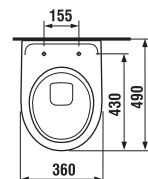

Spare parts can be found on page 281.