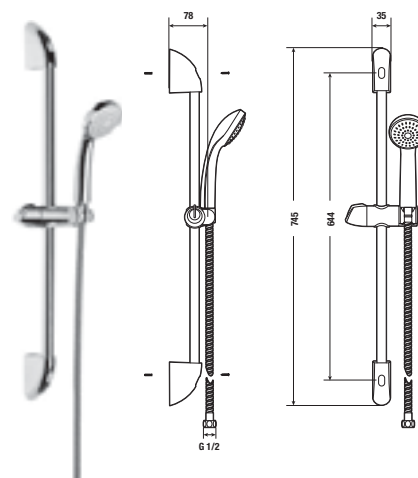

Two-year guarantee for shower accessories