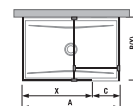

Article number	Glass dimensions (mm)			Shower tray dimensions (mm)		Entrance dimensions (mm)
	X	Y	Z	A	B	C
H 26842 7	694	784	2 000	1 200/1300	800	506/606
H 26842 8	694	884	2 000	1 200/1300	900	506/606
H 26842 9	794	784	2 000	1 400	800	606
H 26942 0	794	884	2 000	1 400	900	606