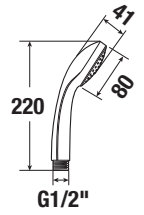

ACCESSORIES RIO

hand shower

Article number	Description
H 3611R 0 004 001 1	hand shower, single function, chrome

hand shower

Article number	Description
H 3611R 2 004 331 1	hand shower, $\varnothing$ 80 mm, 3 functions

hand shower

H 3611R 2 004 151 1

H 3611R 2 004 351 1

Article number	Description
H 3611R 2 004 151 1	hand shower, $\varnothing$ 100 mm, 1 function
H 3611R 2 004 351 1	hand shower, $\varnothing$ 100 mm, 3 functions

shower hose

Article number	Description
H 3621R 0 004 270 1	shower hose, 1,7 m, chrome

Spare parts can be found on page 284.