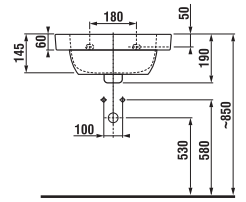

CHILDREN'S BATHROOM **BABY**

small washbasin Baby

Article number	Description	139	134
H 81561 4 000 yyy 1	washbasin 45 cm, with tap hole, glazed bottom side, with a children's decor	x	x

Article number	Description	139	134
H 81261 1 000 yyy 1	washbasin 50 cm, with tap hole, glazed bottom side, with a children's decor, suitable siphon cover no. H 81961 1, suitable column no. H 81961 0, can also be built into furniture	x	x

H 81961 1 000 000 1	siphon cover with installation kit (art. no.: H 89001 3 000 000 1) only for small washbasin 50 cm		

Optional:

H 89034 9 000 000 1	installation kit for washbasins		
H 37271 0 004 010 1	Mio angle valve 3/8"-1/2", chrome, 2 pcs		
H 37471 0 004 000 1	Mio washbasin siphon, 5/4" – 32 mm, chrome, brass		

It is recommended to install Baby washbasins at the height of 60 cm. Adjust washbasin installation height to the age of your children.

WC Baby

Article number	Description	Outlet
H 82203 7 000 000 1	WC Baby with inner vertical outlet, wash-out flushing, with installation kit	↓
H 82203 6 000 000 1	WC Baby with inner horizontal outlet, wash-out flushing, with installation kit	→

Optional:

Article number	Description	Price white
H 89703 7 300 000 1	duroplast seat Baby without cover, plastic hinges, white	21.3 €
H 89703 7 323 000 1	duroplast seat Baby, green, without cover, plastic hinges	
H 89703 7 324 000 1	duroplast seat Baby, pink, without cover, plastic hinges	

Concealed JIKA system – Basic tank system module – is recommended for floorstanding toilets. For more information please see page 252.

Thanks to its clever shape, the Baby seat keeps the area around the toilet clean.

wallhung toilet for children

wallhung version of a toilet for children can be ordered from LAUFEN Flora Kids H 82003 1 000 000 1 product range.