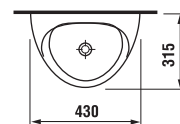

1. A - sensor head with jet
2. B - sensing zone
3. C - control electronics
4. D - electromagnetic valve
5. E - angle valve with filter
6. F - siphon