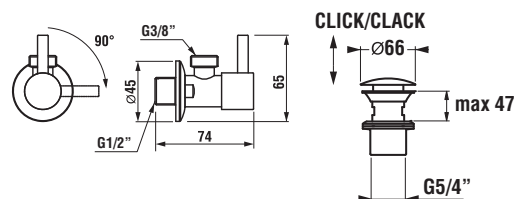

Shower accessories of individual series are compatible, i.e. they can be easily combined.

Spare parts can be found on page 284.

BATHROOM ACCESSORIES MIO

The Mio series of bathroom accessories relies on the perfect workmanship. The most significant detail is a circle - for noble wall mounting or to make an attractive end of a hand towel hook and other small necessities in your bathroom.