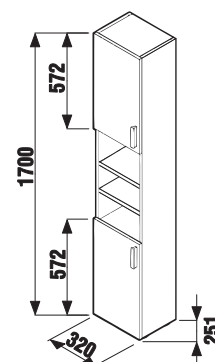

tall cabinet

Article number	Description
H 45197 1 432 300 1	tall cabinet, 6 shelves, 2 doors left/right

Lyra collection mirrors and Horizon lightnings are recommended for Lyra collection.

Customer-selected handle attachment style, either vertical or horizontal.