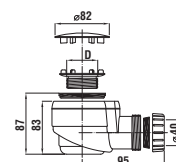

H 2 9482 4 000 000 1

Benefits

- Extended five-year warranty
- All our bathtubs and basins are made from 100% acryl.
- On-floor and drop-in version
- Antislip finish
- Good insulation properties
- Warm surface
- Colour stability
- Easy maintenance

Combination with JIKA shower enclosures and doors is recommended (Cubito, Cubito Pure, Lyra plus).