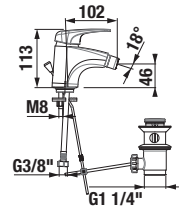

bidet faucet

Article number	Description
H 3411U 1 004 111 1	bidet faucet, pedestal type, with automatic outlet

sink faucet with long spout

Article number	Description
H 3511U 1 004 230 1	sink faucet, pedestal type, swivel spout length 210 mm