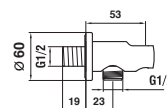

head shower Cubito-N

Article number	Description
H 3671X 1 004 230 1	head shower $\varnothing$ 300 mm, stainless steel
H 3671X 1 004 130 1	head shower 300x300 mm, stainless steel

hand shower Cubito-N

Article number	Description
H 3611X 2 004 471 1	hand shower $\varnothing$ 130mm, 4 different functions
H 3611X 3 004 471 1	hand shower 130x130 mm, 4 different functions

hand shower holder Cubito-N

Article number	Description
H 3691X 0 004 500 1	hand shower holder, adjustable

elbow connection Cubito-N

Article number	Description
H 3631X 0 004 152 1	elbow connection 1/2" with hand shower holder

sliding bar Cubito-N

Article number	Description
H 3641X 0 004 310 1	sliding bar, 700 mm

Spare parts can be found on page 284.