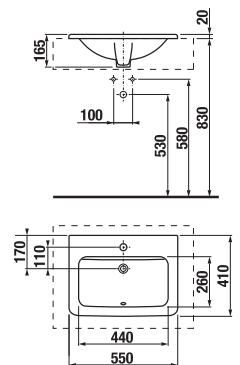

JIKA•perla