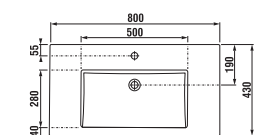

PACK
1+1

1. **1+1 PACK**
   cabinet + washbasin
   - Safe delivery
   - Space-saving transport packaging
   - Simple handling