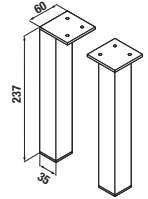

BATHROOM SERIES CUBE

door handle 150 and 200 mm

Article number	Description
H 49158 3 176 000 1	Cube handle 150 mm for vanity units with doors, chrome-plated, 1 pc
H 49158 4 176 000 1	Cube handle 200 mm for vanity units with drawers and for medium cabinets, chrome-plated, 1 pc

feet for furniture

Article number	Description
H 49440 2 176 000 1	Cube feet, chrome-plated, 1 pair, 237-247 mm

Moonbox lighting

Article number	Description
H 49430 3 176 000 1	Moonbox lighting IP44, 2x G9, max. 33 W

Sunrise lighting

Article number	Description
H 49430 2 039 000 1	double Sunrise lighting for Lyra, IP 44, 2x G9, max. 33 W

Horizon lighting

Article number	Description
H 49430 1 039 000 1	halogen Horizon lighting, IP44, 2x G9, max. 33 W

Other lighting options can be found in the Mirrors and Lighting section.

installation dimensions for CUBE furniture

It is recommended to combine Cube series with mirrors of Clear and Lyra series found in mirrors section.