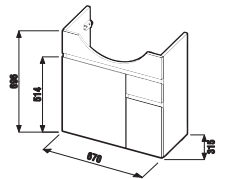

vanity unit under washbasin 60, 65 and 70 cm

Article number	Description	Front colour	Body colour
		☐	☐
		white glossy	white
H 45312 2 038 300 1	vanity unit with 2 doors, 1 drawer, for washbasin 60 cm	x	X
H 45313 2 038 300 1	vanity unit with 2 doors, 1 drawer, for washbasin 65 cm	x	X
H 45314 2 038 300 1	vanity unit with 2 doors, 1 drawer, for washbasin 70 cm	x	X