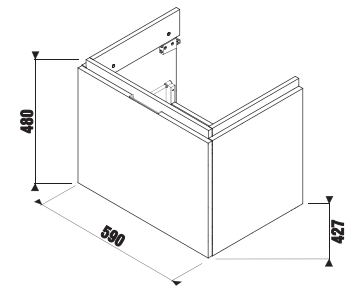

vanity unit for washbasin 60 cm

Article number	Description	Colour		
		white glossy	dark pine	oak
H 40J42 3 301 500 1	vanity unit for washbasin 60 cm H 81042 3, 1 drawer	X		
H 40J42 3 301 461 1	vanity unit for washbasin 60 cm H 81042 3, 1 drawer		X	
H 40J42 3 301 519 1	vanity unit for washbasin 60 cm H 81042 3, 1 drawer			X

Please combine these vanity units with the space-saving JIKA siphon Jika H 89424 6 000 000 1, NOTE: the spacing for corner valves in this case must be 200 mm.