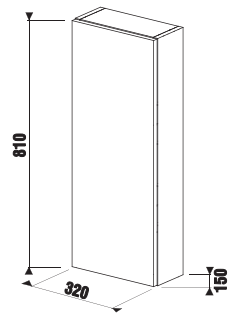

left doors

Article number	Description	Colour		
		white glossy	dark pine	oak
H 43J42 4 110 500 1	medium shallow cabinet, 1 door (left hinged), 2 glass shelves	X		
H 43J42 4 110 461 1	medium shallow cabinet, 1 door (left hinged), 2 glass shelves		X	
H 43J42 4 110 519 1	medium shallow cabinet, 1 door (left hinged), 2 glass shelves			X
H 43J42 4 120 500 1	medium shallow cabinet, 1 door (right hinged), 2 glass shelves	X		
H 43J42 4 120 461 1	medium shallow cabinet, 1 door (right hinged), 2 glass shelves		X	
H 43J42 4 120 519 1	medium shallow cabinet, 1 door (right hinged), 2 glass shelves			X

Also combine Cubito set with mirrors and lights specified in other sections of this catalogue.