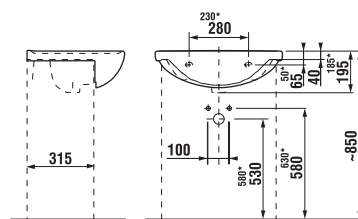

CERAMIC PRODUCTS LYRA PLUS

small washbasin 40 cm

Article number	Description	yyy:		
		105	106	109
H 81538 1 000 yyy 1	small washbasin 40 cm	x	x	x

Optional:

H 89034 9 000 000 1	installation kit for washbasins
H 89424 9 000 000 1	siphon, chromed ABS, height-adjustable from 175 to 270 mm, high of water seal 75 mm, flow-rate capacity of 45 l, with decorative rings (can also be used without decorative rings).

countertop washbasin 55, 60 and 65 cm

Article number	Description	yyy:	
		104	109
H 81338 2 000 yyy 1	washbasin 55 cm	x	x
H 81338 3 000 yyy 1	washbasin 60 cm	x	x
H 81338 4 000 yyy 1	washbasin 65 cm	x	x

Optional:

H 89034 9 000 000 1	installation kit for washbasins

	L	B
55 cm	550	450
60 cm	600	460
65 cm	650	480

countertop washbasin 70 and 80 cm

Article number	Description	yyy:	
		104	109
H 81338 5 000 yyy 1	washbasin 70 cm	x	x
H 81338 7 000 yyy 1	washbasin 80 cm*	x	x

* leveling paste is included in the package

Optional:

H 89034 9 000 000 1	installation kit for washbasins

	L	B
70 cm	700	480
80 cm	800	480

compact wallhung WC

LOWCLOSE
SLOWCLOSE

Article number	Description
H 82338 2 000 000 1	wallhung WC Lyra plus Compact, washdown, length of only 49 cm!!!

Optional:

H 89338 4 300 063 1	seat and cover, duroplast, steel hinges – for wallhung WC Lyra plus
H 89338 5 300 000 1	seat and cover, duroplast, Slowclose lowering mechanism, plastic hinges – for wallhung WCs Lyra plus
H 89338 7 000 000 1	seat and cover, thermoplastic, plastic hinges – for wallhung WC Lyra plus
H 89269 5 000 000 1	Laufen noise damper kit
H 89461 4 000 000 1	Laufen leveling paste

Spare parts can be found on page 281.