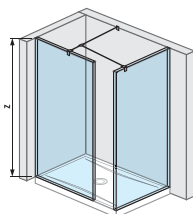

Article number	Glass dimensions (mm)			Shower tray dimensions (mm)		Entrance dimensions (mm)
	X	Y	Z	A	B	C
H 26842 3	684	784	2 000	1 200/1300	800	516/616
H 26842 4	684	884	2 000	1 200/1300	900	516/616
H 26842 5	784	784	2 000	1 400	800	516
H 26842 6	784	884	2 000	1 400	900	516

walk in, glass wall

Article number	Description
H 26842 7 002 668 1	walk in 68×80 cm for shower trays 120×80 cm, 130×80 cm, incl. two side mouldings, moulding to join two glass panes and a bracket, JIKA perla Glass finish
H 26842 8 002 668 1	walk in 68×90 cm for shower trays 120×90 cm, 130×90 cm, incl. two side mouldings, moulding to join two glass panes and a bracket, JIKA perla Glass finish
H 26842 9 002 668 1	walk in 78×80 cm for shower tray 140×80 cm, incl. two side mouldings, moulding to join two glass panes and a bracket, JIKA perla Glass finish
H 26942 0 002 668 1	walk in 78×90 cm for shower tray 140×90 cm, incl. two side mouldings, moulding to join two glass panes and a bracket, JIKA perla Glass finish