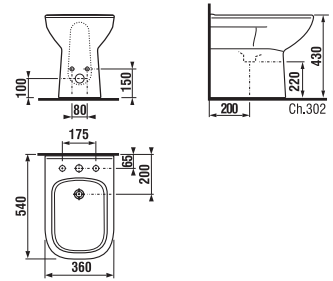

CERAMIC PRODUCTS DEEP BY JIKA

floorstanding WC

Article number	Description	Outlet	Installation kit included
H 82161 5 000 000 1	floorstanding WC, with lid, leaning directly to the wall (including installation kit)	x	x

Optional:

H 89361 0 300 063 1	duroplast seat and cover Deep by Jika, removable, metal clamps
H 89361 1 300 063 1	duroplast seat and cover Deep by Jika, removable, metal clamps, Slowclose mechanism
H 89902 7 000 000 1	outlet elbow Laufen, vertical

The correct setting for the valve in the concealed module is a flushing volume of 4.5 / 3 litres.

floorstanding bidet

Article number	Description	302
H 83261 2 000 302 1	floorstanding bidet, with lid, leaning directly to the wall (including installation kit)	x

WC combination with horizontal outlet

Article number	Description	Water inlet	Flushing mechanism included	Outlet	Installation kit included
H 82661 6 000 280 1	WC combination (including installation kit)	x	x	x	x
H 82661 6 000 281 1	WC combination (including installation kit)	x	x	x	x

Optional:

H 89361 0 300 063 1	duroplast seat and cover Deep by Jika, removable, steel hinges
H 89361 1 300 063 1	duroplast seat and cover Deep by Jika, removable, steel hinges, Slowclose

ANTIBAK
Glazed inner ring and water closets drain which prevents dirt from being trapped

VARIO
Vario outlet permits a horizontal, vertical as well as oblique connection

Spare parts can be found on page 281.