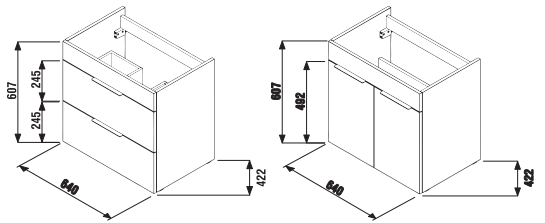

BATHROOM SERIES CUBE

vanity unit with washbasin 65 cm

PACK
1+1

1. **1+1 PACK**
   cabinet + washbasin
   - Safe delivery
   - Space-saving transport packaging
   - Simple handling

* Cabinets are supplied with black handles.

Article number	Description	Body colour/Front colour	
		white	dark oak
H 45360 1 176 300 1	vanity unit with 2 doors incl. washbasin 65 × 43 cm	X	
H 45360 1 176 302 1	vanity unit with 2 doors incl. washbasin 65 × 43 cm		X
H 45360 2 176 300 1	vanity unit with 2 drawers incl. washbasin 65 × 43 cm	X	
H 45360 2 176 302 1	vanity unit with 2 drawers incl. washbasin 65 × 43 cm		X

vanity unit with washbasin 80 cm

PACK
1+1

1. **1+1 PACK**
   cabinet + washbasin
   - Safe delivery
   - Space-saving transport packaging
   - Simple handling

* Cabinets are supplied with black handles.

Article number	Description	Body colour/Front colour	
		white	dark oak
H 45375 2 176 300 1	vanity unit with 2 doors incl. washbasin 80 × 43 cm	X	
H 45375 2 176 302 1	vanity unit with 2 doors incl. washbasin 80 × 43 cm		X
H 45376 2 176 300 1	vanity unit with 2 drawers incl. washbasin 80 × 43 cm	X	
H 45376 2 176 302 1	vanity unit with 2 drawers incl. washbasin 80 × 43 cm		X

vanity unit with washbasin 100 cm

PACK
1+1

1. **1+1 PACK**
   cabinet + washbasin
   - Safe delivery
   - Space-saving transport packaging
   - Simple handling

* Cabinets are supplied with black handles.

Article number	Description	Body colour/Front colour	
		white	dark oak
H 45365 1 176 300 1	vanity unit with 2 doors incl. washbasin 100 × 43 cm	X	
H 45365 1 176 302 1	vanity unit with 2 doors incl. washbasin 100 × 43 cm		X
H 45365 2 176 300 1	vanity unit with 2 drawers incl. washbasin 100 × 43 cm	X	
H 45365 2 176 302 1	vanity unit with 2 drawers incl. washbasin 100 × 43 cm		X