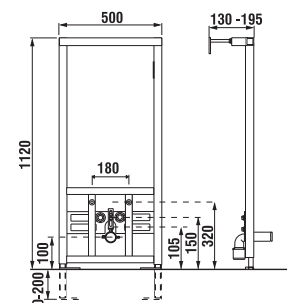

CONCEALED MODULES

WC Fluxor System module for wallhung closets

Article number	Description
H 89364 4 000 000 1	WC Fluxor System is a choice for wallhung WCs with a self-supporting steel frame, installed in public rooms - anchored to the floor and the back wall - designed for pressure-water flushing (pressure push-button is included in the package) - optimum pressure of 5-6 bars, minimum pressure of 3 bars - designed for dry installation - structure load-carrying capacity of 400 kg - Roca logo on push-button

Optional:	
H 89367 3 000 000 1	straight connection for WC module

concealed module for washbasin

Article number	Description
H 89365 6 000 000 1	Washbasin System - designed for forewall installation or wall-mounting - smoothly adjustable feet, height adjustable from 0 to 200 mm - module height 1120 mm - robust structure, load-carrying capacity of 150 kg - rubber adapter of the waste elbow from DN 50 to 40 (included) - complete mounting kit

concealed module for bidet

Article number	Description
H 89365 3 000 000 1	Basic Bidet System for wallhung bidets - setting into brickwork necessary

concealed module for bidet

Article number	Description
H 89365 5 000 000 1	Bidet System for bidet, - designed for forewall or bearing-wall installation - smoothly adjustable feet, height adjustable from 0 to 200 mm - module height 1120 mm - robust structure, load-carrying capacity of 400 kg - rubber adapter of the waste elbow from DN 50 to 40 (included) - complete mounting kit

concealed module for urinal

Article number	Description
H 89360 1 000 000 1	Urinal System for urinal - designed for forewall or bearing-wall installation - smoothly adjustable feet, height adjustable from 0 to 200 mm - module height 1320 mm - robust structure, load capacity 130 kg - waste elbow DN 50 - complete mounting kit