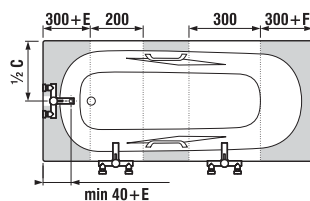

These areas are recommended for placing a bathtub outlet or a bathtub mixer outlet.

Areas shown in this colour that are not recommended for placing a bathtub outlet or a bathtub mixer outlet.

E, F = edge width of bathtub

Spare parts can be found on page 283.