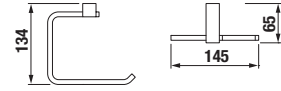

Article number Description
H 38373 1 004 000 1 toilet paper holder without cover, chrome