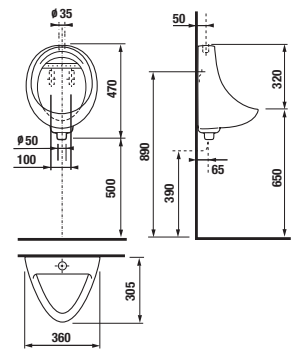

ATTENTION! Installation of Livo urinal requires bolts H 89253 6 (thread length 40 mm).

We recommend to use concealed module for Urinal System. For more information see page 253.

URINALS

urinal Korint

Article number	Description
H 84410 0 000 440 1	Korint urinal with siphon (art. no.: H 89440 0 000 000 1)
Optional:	
H 89921 0 000 000 1	installation kit for urinal