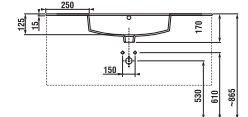

PACK
1+1

1. **1+1 PACK**
   cabinet + washbasin
   - Safe delivery
   - Space-saving transport packaging
   - Simple handling