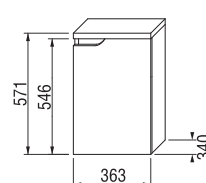

BATHROOM FURNITURE MIO

vanity unit for double washbasin 130 cm

Article number	Description	Body colour (laminate) / front colour (laminate)	
		white/white	white/walnut
H 43416 1 171 500 1	vanity unit for double washbasin 130 cm, with 2 drawers	X	
H 43416 1 171 506 1	vanity unit for double washbasin 130 cm, with 2 drawers		X
H 43417 6 171 500 1	inside drawer for vanity unit for double washbasin 130 cm (1 pc. to each drawer)		X
H 89424 6 000 000 1	space-saving siphon, distance between the corner valves is 200 mm, DN40		X

semi-tall cabinet with 2 drawers

Article number	Description	Body colour (laminate) / front colour (laminate)	
		white/white	white/walnut
H 43418 1 171 500 1	semi-tall cabinet with 2 drawers	X	
H 43418 1 171 506 1	semi-tall cabinet with 2 drawers		X

semi-tall cabinet, right

Article number	Description	Body colour (laminate) / front colour (laminate)	
		white/white	white/walnut
H 43418 2 171 500 1	semi-tall cabinet, right	X	
H 43418 2 171 506 1	semi-tall cabinet, right		X

semi-tall cabinet, left

Article number	Description	Body colour (laminate) / front colour (laminate)	
		white/white	white/walnut
H 43418 3 171 500 1	semi-tall cabinet, left	X	
H 43418 3 171 506 1	semi-tall cabinet, left		X

Spare parts can be found on page 282.