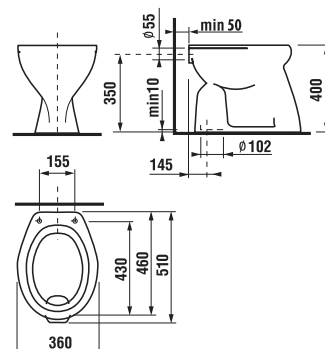

seat and cover Dino, Zeta

Dino Zeta

Spare Article number:	Description
H 89337 0 300 000 1	duroplast seat and cover Dino, plastic hinges

Spare Article number:	Description
H 89327 1 000 000 1	thermoplast seat and cover Zeta, plastic hinges, adjustable length of 400–440 mm
H 89327 1 000 063 7	thermoplast seat and cover Zeta, steel hinges, (NOTE: limited length adjustability of 407–425 mm).
H 89327 4 000 000 1	duroplast seat and cover Zeta, plastic hinges, adjustable length
H 89327 6 000 000 1	duroplast seat and cover Zeta, Slowclose lowering mechanism, plastic hinges