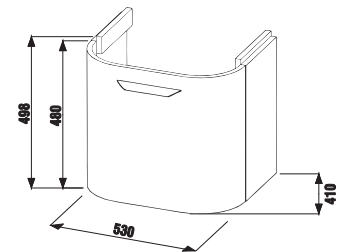

vanity unit for washbasin 55 cm

Article number	Description	Body colour/Front
		☐ white ☐ ash ☐ golden oak
H 45413 2 434 500 1	vanity unit for WB 55 cm, 1 drawer, rounded front	X
H 45413 2 434 340 1	vanity unit for WB 55 cm, 1 drawer, rounded front	X
H 45413 2 434 341 1	vanity unit for WB 55 cm, 1 drawer, rounded front	X