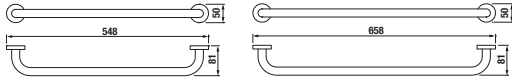

BATHROOM ACCESSORIES MIO

Article number	Description
H 38174 1 004 000 1	towel bar, 55 cm, chrome
H 38174 2 004 000 1	towel bar, 66 cm, chrome

Article number	Description
H 38374 2 004 000 1	reserve toilet paper holder, chrome

Article number	Description
H 38174 3 004 000 1	double towel bar, 55 cm, chrome
H 38174 4 004 000 1	double towel bar, 66 cm, chrome

Article number	Description
H 38374 1 004 000 1	toilet paper holder with cover, chrome

Article number	Description
H 38174 5 004 000 1	bathtowel rack, 58,8 cm, chrome

Article number	Description
H 38374 3 004 000 1	glass toilet brush set, wall model, complete, chrome

Article number	Description
H 38174 6 004 000 1	bathtowel rack with towel bar, 58,8 cm, chrome

Article number	Description
H 29471 0 004 000 1	glass wiper, chrome

Article number	Description
H 38574 1 004 000 1	glass shelf, incl. holders, 50 cm, chrome

Article number	Description
H 29471 1 004 000 1	glass wiper with enclosure-hung holder, chrome

Article number	Description
H 38174 8 004 000 1	towel rail, chrome

Article number	Description
H 29471 2 004 000 1	glass wiper with wallhung holder, chrome