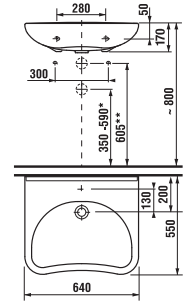

* H 89424 6 000 000 1
** H 89390 2 000 000 1