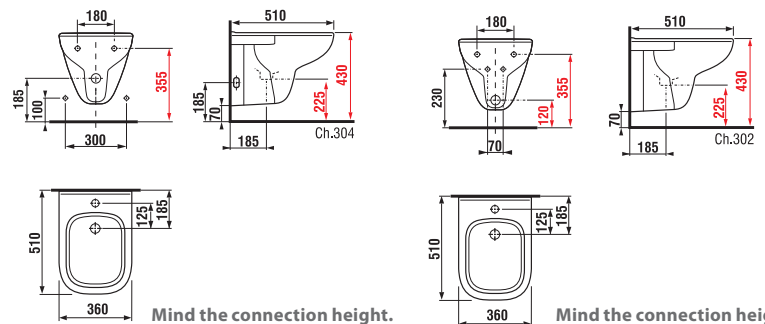

Mind the connection height.

Mind the connection height.

DUAL FLUSH
Flow flushing mechanism with a 4,5 litre or 3 litre water volume option.

SLOWCLOSE
Sophisticated mechanism slowing down seat closing

WARRANTY
Ceramic products