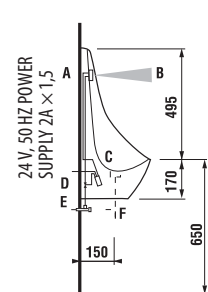

1. A - sensor head with jet
2. B - sensing zone
3. C - control electronics
4. D - electromagnetic valve
5. E - angle valve with filter
6. F - siphon