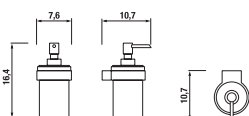

Article number	Description
H 3833B 2 004 100 1	liquid soap dispenser, wall mounted, complete set, 200 ml, chrome

Article number	Description
H 3813B 6 004 000 1	bath towel rack with towel bar, 50 x 30 cm, chrome