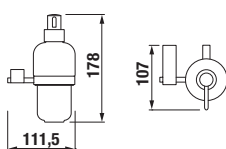

Article number	Description
H 38173 7 004 000 1	towel ring, chrome