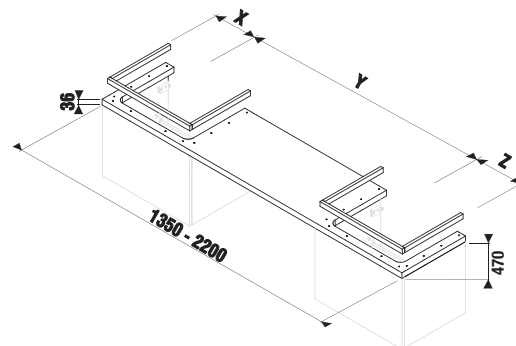

For washtop ordering form please see the end of the section Cubito furniture.