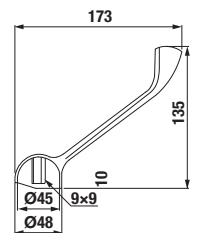

Article number	Description
H 3901J 0 004 005 1	medical handle, chrome