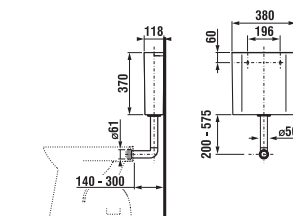

Dino

Zeta

plastic cistern for freestanding WCs

Spare Article number:	Description
H 89371 0 000 000 1	plastic cistern for freestanding WCs, side cistern filling 3/8", Dual Flush 3/6 l
H 89371 1 000 000 1	plastic cistern for freestanding WCs, side cistern filling 3/8", Dual Flush 3/6 l, with Cricket decor for children, Dual Flush 3/6 l