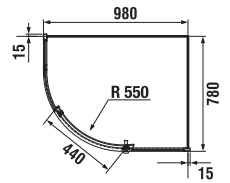

SHOWER ENCLOSURE AND SHOWER TRAY TIGO

shower enclosure

Shower enclosure, asymmetric, bright chrome, JIKA perla surface treatment (inner side), transparent glass.

Article number	Dimension (mm)	Height (mm)	Thickness (mm)	Glass design
H 25121 1 002 668 1	980 × 780	1950	6	transparent
H 25121 1 002 666 1	980 × 780	1950	6	arctic

charge 668 – transparent glass
charge 666 – arctic decor

left/right version

recommended

H 29471 0 004 000 1   H 29471 1 004 000 1   H 29471 2 004 000 1

Article number	Description
H 29471 0 004 000 1	glass wiper, chrome
H 29471 1 004 000 1	glass wiper with enclosure-hung holder, chrome
H 29471 2 004 000 1	glass wiper with wallhung holder, chrome

ceramic shower tray

Article number	Description
H 85221 1 000 000 1	ceramic shower tray, asymmetric, 100 × 80 cm, right
H 85221 1 600 000 1	ceramic shower tray, asymmetric, 100 × 80 cm, right, antislip
H 85221 0 000 000 1	ceramic shower tray, asymmetric, 100 × 80 cm, left
H 85221 0 600 000 1	ceramic shower tray, asymmetric, 100 × 80 cm, left, antislip

charge 000 - white
charge 600 - antislip

Optional:

H 29423 0 000 000 1	siphon for shower trays, $\varnothing$ 90 mm, stainless cover $\varnothing$ 113 mm, flow rate of 54 l/min, including mounting fixtures
H 89910 3 000 000 1	expansion tape between shower tray and wall, 290 × 50 mm

Spare parts can be found on page 283.