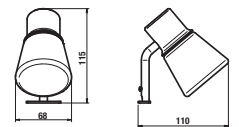

BATHROOM FURNITURE **LYRA**

mirror cabinet 80 x 40 cm

Article number	Description	Body colour
H 45322 1 038 304 1	mirror cabinet 80 x 40 cm	white X

mirror cabinet 80 x 50 cm

Article number	Description	Body colour
H 45323 1 038 304 1	mirror cabinet 80 x 50 cm	white X

mirror cabinet 80 x 60 cm

Article number	Description	Body colour
H 45324 1 038 304 1	mirror cabinet 80 x 60 cm	white X

mirror cabinet 80 x 77,5 cm

Article number	Description	Body colour
H 45325 1 038 304 1	mirror cabinet 80 x 77,5 cm	white X

Moonbox lighting

Article number	Description
H 49430 3 176 000 1	Moonbox lighting IP44, 2x G9, max. 33 W

Sunrise lighting

Article number	Description
H 49430 2 039 000 1	double Sunrise lighting for Lyra, IP 44, 2x G9, max. 33 W

Horizon lighting

Article number	Description
H 49430 1 039 000 1	halogen Horizon lighting, IP44, 2x G9, max. 33 W

furniture feet

Optional:	Description
H 49440 1 039 000 1	feet, chrome-plated, 106-116 mm (1 pair)

Other lighting options can be found in the Mirrors and Lighting section.