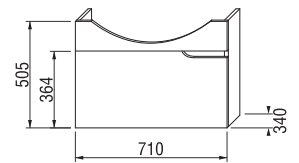

BATHROOM FURNITURE MIO

vanity unit for washbasin 67 cm

Article number	Description	Body colour (laminated) / front colour (laminated)	
		white/white	white/walnut
H 43412 1 171 500 1	vanity unit for washbasin 67 cm, 1 drawer	X	
H 43412 1 171 506 1	vanity unit for washbasin 67 cm, 1 drawer		X
H 43417 2 171 500 1	inside drawer for vanity unit for washbasin 67 cm		X
H 89424 6 000 000 1	space-saving siphon, distance between the corner valves is 200 mm, DN40		X

vanity unit for washbasin 75 cm

Article number	Description	Body colour (laminated) / front colour (laminated)	
		white/white	white/walnut
H 43413 1 171 500 1	vanity unit for washbasin 75 cm, 1 drawer	X	
H 43413 1 171 506 1	vanity unit for washbasin 75 cm, 1 drawer		X
H 43417 3 171 500 1	inside drawer for vanity unit for washbasin 75 cm		X
H 89424 6 000 000 1	space-saving siphon, distance between the corner valves is 200 mm, DN40		X

vanity unit for washbasin 85 cm

Article number	Description	Body colour (laminated) / front colour (laminated)	
		white/white	white/walnut
H 43414 1 171 500 1	vanity unit for washbasin 85 cm, 1 drawer	X	
H 43414 1 171 506 1	vanity unit for washbasin 85 cm, 1 drawer		X
H 43417 4 171 500 1	inside drawer for vanity unit for washbasin 85 cm		X
H 89424 6 000 000 1	space-saving siphon, distance between the corner valves is 200 mm, DN40		X

vanity unit for washbasin 105 cm

Article number	Description	Body colour (laminated) / front colour (laminated)	
		white/white	white/walnut
H 43415 1 171 500 1	vanity unit for washbasin 105 cm, 1 drawer	X	
H 43415 1 171 506 1	vanity unit for washbasin 105 cm, 1 drawer		X
H 43417 5 171 500 1	inside drawer for vanity unit for washbasin 105 cm		X
H 89424 6 000 000 1	space-saving siphon, distance between the corner valves is 200 mm, DN40		X