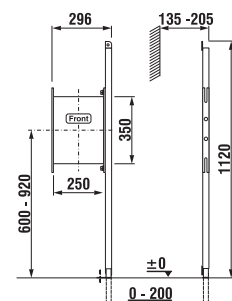

CONCEALED MODULES

concealed module for waste sink

Article number	Description
H 89360 7 000 000 1	Waste Sink System for Mira sink (H 85104 9) - with monoblock steel frame - floor and rear-wall anchoring - single or Dual Flush button must be ordered separately - designed for dry installation - single or Dual Flush button - universal flushing valve, push-buttons can be replaced any time - load-carrying capacity of 400 kg - for subsequent walling-in (from 15 to 75 mm) - fixed frame - adjustable final height of the sink - adjustable final height of the water supply connection - angle valve with fixed water inlet through cistern wall - new outlet valve

Faucet and sink are not a part of the sink module. Must be ordered separately.

pneumatic set

Article number	Description
H 89564 3 000 000 1	pneumatic set for concealed modules H 89565 1/H 89565 2

System Handicap

Article number	Description
H 89364 2 000 000 1	Handicap WC system for toilet handbar attachment, designed for mounting onto Modul frames

Left/right variation that can be used for flush-mounted wallhung WC modules, as well as bidets and washbasins.

To install Handicap WC system, you need to bolt up one side of the module to the supporting frame of the flush-mounted module (for WC, washbasin or bidet) and the other side to the metallic plasterboard structure.

plastic cistern for freestanding WCs

Article number	Description
H 89371 0 000 000 1	plastic cistern for freestanding WCs, side cistern filling 3/8", Dual Flush, 3/6 l
H 89371 1 000 000 1	plastic cistern for freestanding WCs, side cistern filling 3/8", with Cricket decor for children, Dual Flush, 3/6 l