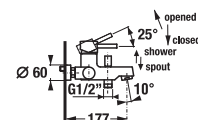

washbasin faucet

Article number	Description
H 31171 1 004 001 1	washbasin faucet with pop-up waste valve, chrome

Optional:	
H 37271 0 004 010 1	angle valve Mio 3/8"-1/2", chrome, 2 pcs

washbasin high neck faucet

Article number	Description
H 31171 8 004 002 1	washbasin high neck faucet with Click-Clack waste, chrome

Optional:	
H 37271 0 004 010 1	angle valve Mio 3/8"-1/2", chrome, 2 pcs

bidet faucet

Article number	Description
H 34171 1 004 001 1	bidet faucet with pop-up waste valve, chrome

Optional:	
H 37271 0 004 010 1	angle valve Mio 3/8"-1/2", chrome, 2 pcs

bath tub faucet without shower set

Article number	Description
H 32171 7 004 000 1	bath/shower wall mounted faucet w/o shower set, chrome

Optional:	
H 36071 0 004 021 1	shower set (hand shower 5 functions, hand shower holder, shower hose 1.7 m), chrome
H 36071 0 004 020 1	shower set (hand shower 1 function, hand shower holder, shower hose 1.7 m), chrome
H 36071 1 004 020 1	shower set (hand shower 1 function, sliding bar, hose 1.7 m)
H 36071 1 004 021 1	shower set (hand shower 5 functions, sliding bar, hose 1.7 m)

shower faucet without shower set

Article number	Description
H 33171 7 004 000 1	shower wall mounted faucet w/o shower set, chrome

Optional:	
H 36071 0 004 021 1	shower set (hand shower 5 functions, hand shower holder, shower hose 1.7 m), chrome
H 36071 0 004 020 1	shower set (hand shower 1 function, hand shower holder, shower hose 1.7 m), chrome
H 36071 1 004 020 1	shower set (hand shower 1 function, sliding bar, hose 1.7 m)
H 36071 1 004 021 1	shower set (hand shower 5 functions, sliding bar, hose 1.7 m)

OPTIM ECO

By turning the knob on the cartridge you can easily control the temperature of mixed water; by unscrewing the limiting bolt on the control cartridge valve, you can reduce the water flow.

All faucets are tested for 70 000 cycles.