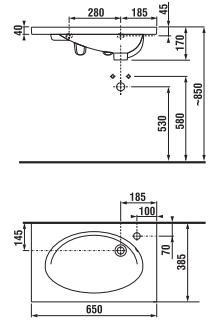

countertop washbasin 65 cm

Article number	Description	yyy: 106	109
H 81221 6 000 yyy 1	countertop washbasin 65 cm	x	x

Optional:

H 38121 1 004 000 1	front-mounted towel rail for Tigo 65 cm washbasin, stainless steel
H 38121 4 004 000 1	side-mounted towel rail for Tigo washbasins, left/right, stainless steel

Front and side holders cannot be installed at the same time.

countertop washbasin 80 cm

Article number	Description	yyy: 106	109
H 81221 8 000 yyy 1	countertop washbasin 80 cm*	x	x

* leveling paste is included in the package

Optional:

H 38121 2 004 000 1	front-mounted towel rail for Tigo 80 cm washbasin, stainless steel
H 38121 4 004 000 1	side-mounted towel rail for Tigo washbasins, left/right, stainless steel

Front and side holders cannot be installed at the same time.

asymmetric countertop washbasin 100 cm

Article number	Description	yyy: 105	106	109
H 81221 7 000 yyy 1	asymmetric countertop washbasin 100 cm* (washbasin on the left side)	x		x
H 81221 9 000 yyy 1	asymmetric countertop washbasin 100 cm* (washbasin on the right side)		x	x

* leveling paste is included in the package

Optional:

H 38121 5 004 000 1	front-mounted towel rail for Tigo 100 cm washbasin, stainless steel
H 38121 4 004 000 1	side-mounted towel rail for Tigo washbasins, left/right, stainless steel

Front and side holders cannot be installed at the same time.

Spare parts can be found on page 281.