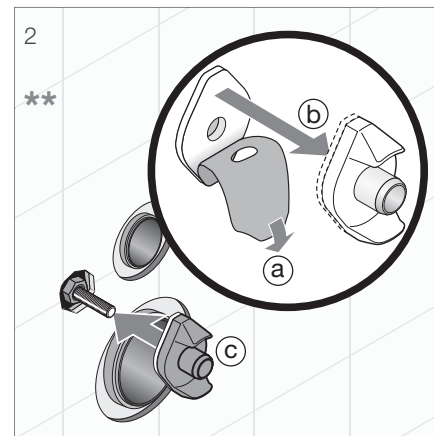

Installation of noise damper kit H 89269 5 000 000 1:

No claims will be recognized on installations where other than authorized material (leveling paste H 89461 4 000 000 1 or noise damper H 89269 5 000 000 1) has been used.

H 89461 4 000 000 1 Leveling paste for the installation of ceramic products
H 89269 5 000 000 1 Noise damper kit for the installation of ceramic products
(This option is found in the section „Spare Parts & Accessories“).

IN ORDER TO ACCEPT YOUR WARRANTY COMPLAINT, INSTALLATION MUST BE PERFORMED IN ACCORDANCE WITH THE APPLICABLE MOUNTING INSTRUCTIONS AND VALID LEGAL REGULATIONS.