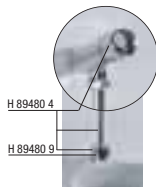

inlet fitting with with pressure valve

Optional:	
H 89480 4	set (cap, tube) with timer
H 89200 3	plastic siphon (horizontal/vertical outlet)*