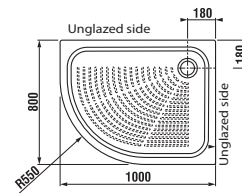

SHOWER ENCLOSURE AND SHOWER TRAY TIGO

shower enclosure

Shower enclosure, asymmetric, bright chrome, JIKA perla surface treatment (inner side), transparent glass.

Article number	Dimension (mm)	Height (mm)	Thickness (mm)	Glass design
H 25121 1 002 668 1	980 × 780	1950	6	transparent
H 25121 1 002 666 1	980 × 780	1950	6	arctic

charge 668 – transparent glass
charge 666 – arctic decor

left/right version

recommended

H 29471 0 004 000 1   H 29471 1 004 000 1   H 29471 2 004 000 1

Article number	Description
H 29471 0 004 000 1	glass wiper, chrome
H 29471 1 004 000 1	glass wiper with enclosure-hung holder, chrome
H 29471 2 004 000 1	glass wiper with wallhung holder, chrome

ceramic shower tray

Article number	Description
H 85221 1 000 000 1	ceramic shower tray, asymmetric, 100 × 80 cm, right
H 85221 1 600 000 1	ceramic shower tray, asymmetric, 100 × 80 cm, right, antislip
H 85221 0 000 000 1	ceramic shower tray, asymmetric, 100 × 80 cm, left
H 85221 0 600 000 1	ceramic shower tray, asymmetric, 100 × 80 cm, left, antislip

charge 000 - white
charge 600 - antislip

Optional:

H 29423 0 000 000 1	siphon for shower trays, $\varnothing$ 90 mm, stainless cover $\varnothing$ 113 mm, flow rate of 54 l/min, including mounting fixtures
H 89910 3 000 000 1	expansion tape between shower tray and wall, 290 × 50 mm

Spare parts can be found on page 283.