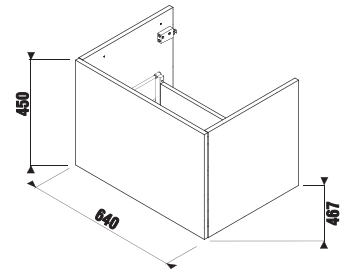

under-washtop vanity unit

Article number	Description	Colour		
		white glossy	dark pine	oak
H 41J42 4 301 500 1	under-washtop vanity unit, 64 cm, 1 drawer	X		
H 41J42 4 301 461 1	under-washtop vanity unit, 64 cm, 1 drawer		X	
H 41J42 4 301 519 1	under-washtop vanity unit, 64 cm, 1 drawer			X

Please combine these vanity units with the space-saving JIKA siphon H 89424 6 000 000 1,
NOTE: the spacing for corner valves in this case must be 200 mm.