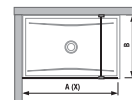

Article number	Glass dimensions (mm)		Shower tray dimensions (mm)	
	X	Z	A	B
H 26742 3	1 184	2 000	1 200	800/900
H 26742 4	1 284	2 000	1 300	800/900
H 26742 5	1 384	2 000	1 400	800/900
H 26942 7	884	2 000	900	900
H 26942 8	984	2 000	1 000	800

„L“ glass wall

Article number	Description
H 26942 1 002 668 1	„L“ glass wall 120×80 cm for shower tray 120×80 cm, incl. side moulding, moulding to join two glass panes and a bracket, JIKA perla Glass finish
H 26942 2 002 668 1	„L“ glass wall 120×90 cm for shower tray 120×90 cm, incl. side moulding, moulding to join two glass panes and a bracket, JIKA perla Glass finish
H 26942 3 002 668 1	„L“ glass wall 130×80 cm for shower tray 130×80 cm, incl. side moulding, moulding to join two glass panes and a bracket, JIKA perla Glass finish
H 26942 4 002 668 1	„L“ glass wall 130×90 cm for shower tray 130×90 cm, incl. side moulding, moulding to join two glass panes and a bracket, JIKA perla Glass finish
H 26942 5 002 668 1	„L“ glass wall 140×80 cm for shower tray 140×80 cm, incl. side moulding, moulding to join two glass panes and a bracket, JIKA perla Glass finish
H 26942 6 002 668 1	„L“ glass wall 140×90 cm for shower tray 140×90 cm, incl. side moulding, moulding to join two glass panes and a bracket, JIKA perla Glass finish