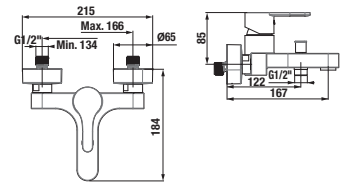

Article number	Description
H 3211V 7 004 400 1	bath tub single-lever faucet, wall-mounted type, without a shower kit
Optional:	
H 3651X 0 004 362 1	shower kit (hand shower $\varnothing$ 130 mm, 4 different functions, shower holder, shower hose 1.7 m)
H 3651X 0 004 363 1	shower kit (hand shower 130x130 mm, 4 different functions, shower holder, shower hose 1.7 m)
H 3651X 0 004 472 1	shower kit (hand shower $\varnothing$ 130 mm, 4 different functions, slide bar, chrome-plated soap dish, shower hose 1.7 m)
H 3651X 0 004 473 1	shower kit (hand shower 130x130mm, 4 different functions, slide bar, chrome-plated soap dish, shower hose 1.7 m)