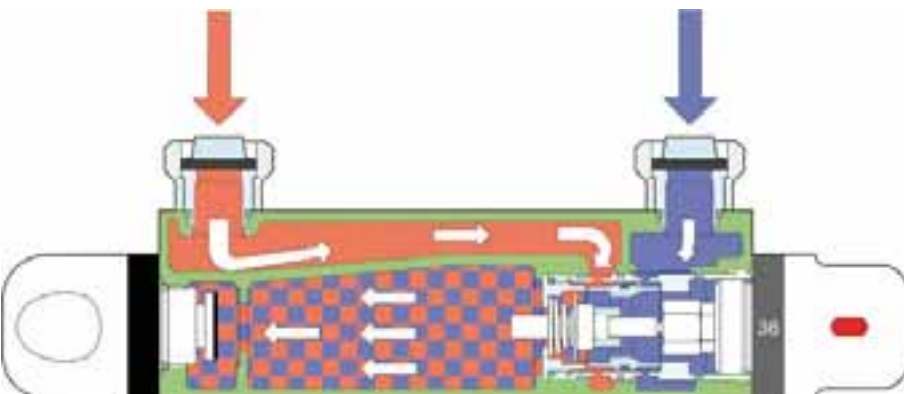

Thermostat Benefits

■ **Speed and precision - Quick reaction**
High-quality thermostatic valve provides for instant supply of mixed water at the required temperature level.

■ **Water savings – Eco stop – the button that saves water.**

Mio thermostatic shower column provides water-flow control valve that informs the user of reaching 50 percent of the faucet's design flow-rate. In order to set a higher flow-rate, you need to press the button to unlock.

■ **Safety – Safety stop – the button that protects.**

Thermostatic valve control includes a built-in safety button that prevents water temperature setting above the comfortable and safe level of 38 °C. In order to set water temperature above 38 °C (but not more than 50 °C), you need to press the button to unlock.

■ **Hot water supply blocking** - in case of cold water supply failure, the smart thermostat reacts instantly, blocking hot water supply to prevent user's scalding.

■ **Stable water temperature setting** - the smart thermostat ensures constant water temperature with no temperature fluctuations.

■ **Dual diverter** - for bathtub and shower thermostatic column there is a diverter for switching between bathtub filling or hand-spray or head shower.