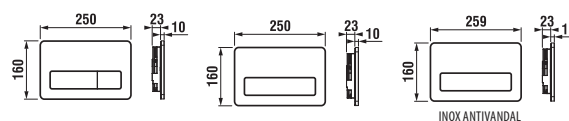

PUSH-BUTTONS FOR CONCEALED MODULES

PL3 push-button

Article number	Description
H 89365 8 000 000 1	PL3 push-button Single Flush, white
H 89365 9 004 000 1	PL3 push-button Single Flush, chrome-plated glossy
H 89366 0 007 000 1	PL3 push-button Single Flush, chrome-plated matte
H 89366 2 000 000 1	PL3 push-button Dual Flush, white
H 89366 3 004 000 1	PL3 push-button Dual Flush, chrome-plated glossy
H 89366 4 007 000 1	PL3 push-button Dual Flush, chrome-plated matte
H 89366 5 000 000 1	PL3 push-button Single Flush Inox Antivandal, stainless steel

Double solution of water saving:

- **Single Flush** – always will be flushed the same amount of water that can be set for example to 4,5 liters for closets which are certified for this volume.
- **Dual Flush** – small or big flush as necessary.

PL3 automatic push-button with infrared sensor