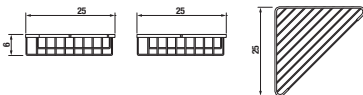

BATHROOM ACCESSORIES **GENERIC**

Article number Description
H 3833D 2 004 200 1 countertop soap dispenser, volume 192 ml, chrome

Article number Description
H 3833D 2 004 100 1 wall soap dispenser, volume 192 ml, high 18 cm, chrome

Article number Description
H 3853D 3 004 100 1 grated container 20 cm, chrome

Article number Description
H 3853D 3 004 200 1 grated container 30 cm, chrome

Article number Description
H 3853D 3 004 300 1 grated container, 40 cm, chrome

Article number Description
H 3853D 3 004 130 1 corner grated container 20 x 20 cm, chrome

Article number Description
H 3853D 3 004 230 1 corner grated container, 25 x 25 cm, chrome

Article number Description
H 3853D 3 004 030 1 corner grated container, 15 x 15 cm, chrome

Article number Description
H 3813D 3 004 000 1 hand towel hook

Article number Description
H 3863D 1 004 000 1 make-up mirror, $\varnothing$ 25 cm, 7x magnification, LED backlit, integrated switch, **mains power supply, 6V transformer with a plug**, 180 cm cable, wall-mounted

Article number Description
H 3843D 1 004 000 1 wall toilet brush, 41 cm high, chrome

Article number Description
H 3893D 5 004 000 1 extensible clothesline, length 200 cm, chrome

Article number Description
H 3863D 2 004 000 1 bathroom tissue dispenser, 25,5 x 12,5 x 9 cm, polished stainless steel

Article number Description
H 3893D 3 004 200 1 trash basket, polished stainless steel, volume 5 l

Article number Description
H 3893D 3 004 300 1 trash basket, matte stainless steel, volume 5 l

Spare parts can be found at www.jika.eu, section **SERVICE**.