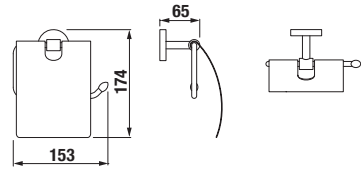

Article number	Description
H 38174 3 004 000 1	double towel bar, 55 cm, chrome
H 38174 4 004 000 1	double towel bar, 66 cm, chrome

Article number	Description
H 38374 1 004 000 1	toilet paper holder with cover, chrome