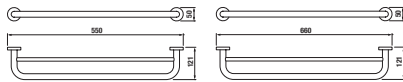

BATHROOM ACCESSORIES MIO

Article number	Description
H 38174 1 004 000 1	towel bar, 55 cm, chrome
H 38174 2 004 000 1	towel bar, 66 cm, chrome

Article number	Description
H 38374 2 004 000 1	reserve toilet paper holder, chrome

Article number	Description
H 38174 3 004 000 1	double towel bar, 55 cm, chrome
H 38174 4 004 000 1	double towel bar, 66 cm, chrome

Article number	Description
H 38374 1 004 000 1	toilet paper holder with cover, chrome

Article number	Description
H 38174 5 004 000 1	bathtowel rack, 58,8 cm, chrome

Article number	Description
H 38374 3 004 000 1	glass toilet brush set, wall model, complete, chrome

Article number	Description
H 38174 6 004 000 1	bathtowel rack with towel bar, 58,8 cm, chrome

Article number	Description
H 29471 0 004 000 1	glass wiper, chrome

Article number	Description
H 38574 1 004 000 1	glass shelf, incl. holders, 50 cm, chrome

Article number	Description
H 29471 1 004 000 1	glass wiper with enclosure-hung holder, chrome

Article number	Description
H 38174 8 004 000 1	towel rail, chrome

Article number	Description
H 29471 2 004 000 1	glass wiper with wallhung holder, chrome