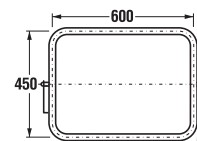

BARRIER-FREE BATHROOM UNIVERSUM

mirror

Article number	Description
H 38971 7 003 000 1	adjustable mirror, with lever, stainless steel
H 38971 9 003 000 1	adjustable mirror, without lever, stainless steel

shower seat

Article number	Description
H 38971 8 003 000 1	shower seat, wallhung, folding, stainless steel (load capacity max. 120 kg)

folding set

Article number	Description
H 38971 0 000 000 1	folding set for WC, stainless steel

bathtub handrail

Article number	Description
H 38971 3 003 000 1	bathtub handrail 305/420 mm, fixed, left, stainless steel
H 38972 3 003 000 1	bathtub handrail 305/420 mm, fixed, right (see figure), stainless steel

toilet roll holder

Article number	Description
H 38472 2 000 110 1	toilet roll holder, without a cover, white

SYSTEM HANDICAP

Article number	Description
H 89364 2 000 000 1	System HANDICAP for toilet handbar attachment, designed for mounting onto Modul frames

Right/left variation that can be used for flush-mounted wallhung WC modules, as well as bidets and washbasins.

To install Handicap WC system, you need to bolt up one side of the module to the supporting frame of the flush-mounted module (for WC, washbasin or bidet) and the other side to the metallic plasterboard structure.

Spare parts can be found at www.jika.eu, section **SERVICE**.