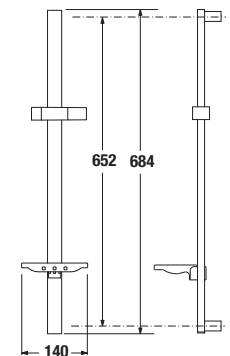

hand shower

Article number	Description
H 36142 0 004 040 1	hand shower Cubito I., chrome
H 36142 0 004 041 1	hand shower Cubito II., chrome

Clean touch

Function that facilitates cleaning of shower jets; soft rubbers guarantee easy removal of limescale.

hand shower holder

Article number	Description
H 38473 7 004 000 1	hand shower holder

elbow connection

Article number	Description
H 36342 0 004 020 1	elbow connection 1/2", chrome

sliding bar

Article number	Description
H 36442 0 004 000 1	sliding bar with shower holder and soap dish, 680 mm, chrome

angle valve, waste valves and bathtub spout

Article number	Description
H 37242 0 004 010 1	angle valve 3/8"-1/2", chrome, 2 pcs
H 39171 0 004 000 1	washbasin waste Click-Clack, chrome-plated
H 37142 7 004 030 1	bathtub spout 1/2", chrome

Shower accessories of individual series are compatible, i.e. they can be easily combined.

For additional shower accessories please see the chapter Other faucets.

Spare parts can be found on page 284.