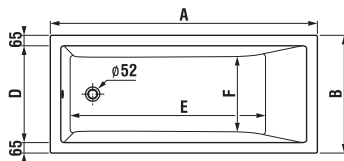

bathtub

NEW

Article number	Description	Capacity
H 22542 0 000 000 1	bathtub Cubito 180 × 80 cm, central outlet, with support	235 l
H 22642 0 000 000 1	bathtub Cubito 170 × 75 cm, central outlet, with support	190 l

Optional:

H 29481 5 004 000 1	automatic overflow including siphon 40/50 mm, length 550 mm, plastic body of overflow
H 29481 6 004 000 1	automatic overflow including siphon 40/50 mm, length 550 mm, brass body of overflow
H 29481 7 004 000 1	automatic overflow with inlet, including siphon 40/50 mm, length 550 mm, plastic body of overflow
H 29481 8 004 000 1	automatic overflow with inlet, including siphon 40/50 mm, length 550 mm, brass body of overflow

bathtub

Article number	Description	Capacity
H 22042 0 000 000 1	bathtub 160 × 70 cm, without support	172 l
H 22142 0 000 000 1	bathtub 160 × 75 cm, without support	201 l
H 22442 0 000 000 1	bathtub 170 × 70 cm, without support	186 l
H 22242 0 000 000 1	bathtub 170 × 75 cm, without support	206 l
H 22342 0 000 000 1	bathtub 180 × 80 cm, without support	265 l

Optional: