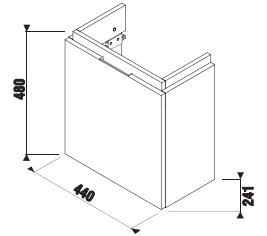

BATHROOM FURNITURE CUBITO

vanity unit for asymmetric small washbasin 45 cm

Article number	Description	Colour		
		white glossy	dark pine	oak
H 40J42 0 100 500 1	vanity unit for asymmetric small washbasin 45x25 cm H 81142 3/4, tilting doors	X		
H 40J42 0 100 461 1	vanity unit for asymmetric small washbasin 45x25 cm H 81142 3/4, tilting doors		X	
H 40J42 0 100 519 1	vanity unit for asymmetric small washbasin 45x25 cm H 81142 3/4, tilting doors			X
H 40J42 0 200 500 1	vanity unit for asymmetric small washbasin 45x25 cm H 81142 3/4, 2 doors	X		
H 40J42 0 200 461 1	vanity unit for asymmetric small washbasin 45x25 cm H 81142 3/4, 2 doors		X	
H 40J42 0 200 519 1	vanity unit for asymmetric small washbasin 45x25 cm H 81142 3/4, 2 doors			X

vanity unit for small washbasin 45 cm

Article number	Description	Colour		
		white glossy	dark pine	oak
H 40J42 1 301 500 1	vanity unit for small washbasin 45x34 cm H 81142 2, 1 drawer	X		
H 40J42 1 301 461 1	vanity unit for small washbasin 45x34 cm H 81142 2, 1 drawer		X	
H 40J42 1 301 519 1	vanity unit for small washbasin 45x34 cm H 81142 2, 1 drawer			X

Please combine these vanity units with the space-saving JIKA siphon H 89424 6 000 000 1, NOTE: the spacing for corner valves in this case must be 200 mm.

vanity unit for washbasin 55 cm

Article number	Description	Colour		
		white glossy	dark pine	oak
H 40J42 2 301 500 1	vanity unit for washbasin 55 cm H 81042 2, 1 drawer	X		
H 40J42 2 301 461 1	vanity unit for washbasin 55 cm H 81042 2, 1 drawer		X	
H 40J42 2 301 519 1	vanity unit for washbasin 55 cm H 81042 2, 1 drawer			X

Please combine these vanity units with the space-saving JIKA siphon H 89424 6 000 000 1, NOTE: the spacing for corner valves in this case must be 200 mm.

Also combine Cubito set with mirrors and lights specified in other sections of this catalogue.