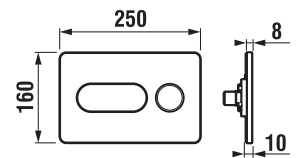

PL9 push-button

Article number	Description
H 89367 6 000 000 1	PL9 Dual Flush push-button, white colour
H 89367 6 004 000 1	PL9 Dual Flush push-button, glossy chrome
H 89367 6 007 000 1	PL9 Dual Flush push-button, matte chrome