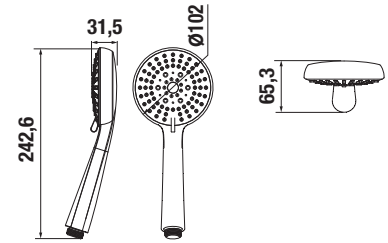

Spare parts can be found on page 284.

Two-year guarantee for shower accessories

ZETA

BATHROOM SERIES ZETA

Beauty in simplicity. You'll find it in the Zeta series, which includes three different sizes of classic sinks and small washbasins. You can also choose from three variants of toilets, wall mounted, standing, and of course a combination toilet.