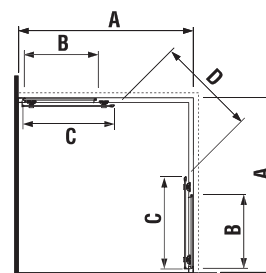

charge 668 – transparent glass
charge 666 – arctic decor

Article number	Dimensions A (mm)		Dimensions (mm) B	Dimensions (mm) C	Entrance dimensions (mm) D
	A min	A max			
H 25124 1 002 668 1	780	795	319	400,5	434,8
H 25124 2 002 668 1	880	898	369	450,5	505,5
H 25124 3 002 668 1	980	995	419	500,5	576,2
H 25124 1 002 666 1	780	795	319	400,5	434,8
H 25124 2 002 666 1	880	898	369	450,5	505,5
H 25124 3 002 666 1	980	995	419	500,5	576,2

All shower enclosures are exclusively supplied with the JIKA perla Glass finish on the inner side of the screen.