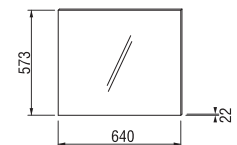

mirror with shelves

Article number	Description	Body colour
H 43421 1 171 500 1	mirror with shelves, right/left	500 white X

mirror on board

Article number	Description	Body colour
H 43422 1 171 500 1	mirror on board, 640 × 573 mm, rotating 90°	500 white X