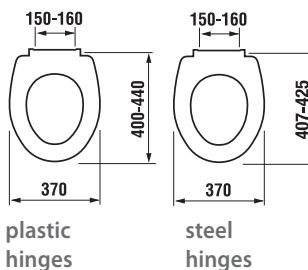

WC OTHERS

floorstanding WC Roman – vertical outlet

Spare Article number:	Description	Outlet
H 82115 7 000 000 1	WC Roman with vertical outlet, wash-out flushing	X

Optional:

H 89299 9 000 000 1	installation kit for WC
H 89770 1 000 000 1	rubber insert - water supply sealing
H 89337 0 300 000 1	duroplast seat and cover Dino, plastic hinges
H 89252 0 000 000 1	thermoplast seat and cover
H 89327 1 000 000 1	thermoplast seat and cover Zeta, plastic hinges, adjustable length of 400–440 mm
H 89327 1 000 063 7	thermoplast seat and cover Zeta, steel hinges, (NOTE: limited length adjustability of 407–425 mm).

seat and cover Dino, Zeta

Spare Article number:	Description
H 89337 0 300 000 1	duroplast seat and cover Dino, plastic hinges

Spare Article number:	Description
H 89327 1 000 000 1	thermoplast seat and cover Zeta, plastic hinges, adjustable length of 400–440 mm
H 89327 1 000 063 7	thermoplast seat and cover Zeta, steel hinges, (NOTE: limited length adjustability of 407–425 mm).
H 89327 4 000 000 1	duroplast seat and cover Zeta, plastic hinges, adjustable length
H 89327 6 000 000 1	duroplast seat and cover Zeta, Slowclose lowering mechanism, plastic hinges

Zeta

plastic cistern for freestanding WCs

Spare Article number:	Description
H 89371 0 000 000 1	plastic cistern for freestanding WCs, side cistern filling 3/8", Dual Flush 3/6 l
H 89371 1 000 000 1	plastic cistern for freestanding WCs, side cistern filling 3/8", Dual Flush 3/6 l, with Cricket decor for children, Dual Flush 3/6 l

Spare parts can be found on page 281.