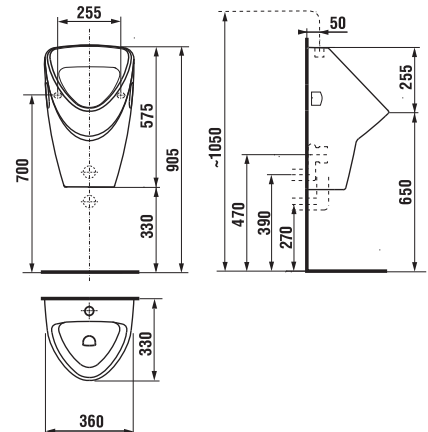

We recommend to use concealed module for Urinal System. For more information see page 253.