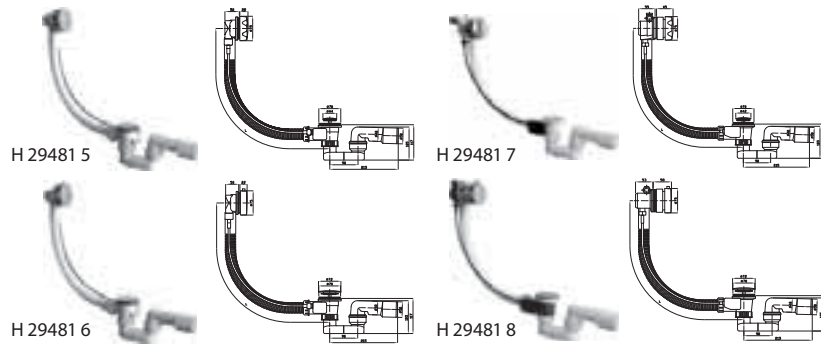

bathtub

NEW

Article number	Description	Capacity
H 22542 0 000 000 1	bathtub Cubito 180 × 80 cm, central outlet, with support	235 l
H 22642 0 000 000 1	bathtub Cubito 170 × 75 cm, central outlet, with support	190 l

Optional:

H 29481 5 004 000 1	automatic overflow including siphon 40/50 mm, length 550 mm, plastic body of overflow
H 29481 6 004 000 1	automatic overflow including siphon 40/50 mm, length 550 mm, brass body of overflow
H 29481 7 004 000 1	automatic overflow with inlet, including siphon 40/50 mm, length 550 mm, plastic body of overflow
H 29481 8 004 000 1	automatic overflow with inlet, including siphon 40/50 mm, length 550 mm, brass body of overflow

bathtub

Article number	Description	Capacity
H 22042 0 000 000 1	bathtub 160 × 70 cm, without support	172 l
H 22142 0 000 000 1	bathtub 160 × 75 cm, without support	201 l
H 22442 0 000 000 1	bathtub 170 × 70 cm, without support	186 l
H 22242 0 000 000 1	bathtub 170 × 75 cm, without support	206 l
H 22342 0 000 000 1	bathtub 180 × 80 cm, without support	265 l

Optional: