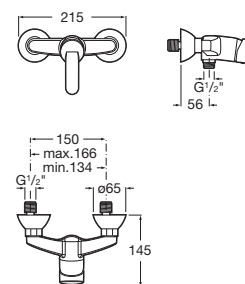

wall-mounted washbasin faucet with medical lever

Article number	Description
H 35118 7 004 239 1	wall-mounted washbasin mixer, with medical lever, swivel spout 200 mm, without pop-up waste, chrom

bath/shower faucet without shower set

Article number	Description
H 32118 7 004 000 1	wall-mounted bath and shower faucet without shower set

wall-mounted shower faucet without shower set

Article number	Description
H 33118 7 004 000 1	wall-mounted shower faucet without shower set

bath/shower concealed faucet without shower set

Article number	Description
H 32118 6 004 000 1	bath/shower concealed faucet without shower set

bath/shower concealed faucet without shower set

Article number	Description
H 33118 6 004 000 1	shower concealed faucet without shower set

It is recommended to combine with shower sets, accessories and siphons found in Mio, Lyra and Rio sections.