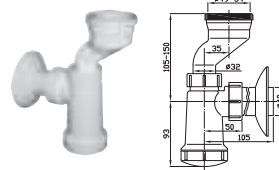

Article number	Description
H 89440 0 000 000 1	plastic siphon (spare part) for urinal Korint

Article number	Description
H 89461 4 000 000 1	Laufen leveling paste

Article number	Description
H 89269 5 000 000 1	Laufen noise damper kit for installation of ceramic products (see page 287)

Article number	Description
H 89299 9 000 000 1	installation kit for floorstanding WC and bidets, 1 pair