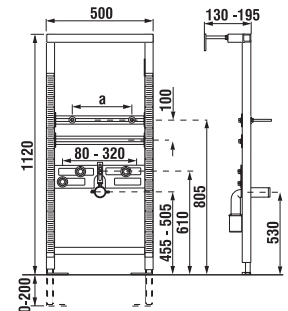

CONCEALED MODULES

WC Fluxor System module for wallhung closets

Article number	Description
H 89364 4 000 000 1	WC Fluxor System is a choice for wallhung WCs with a self-supporting steel frame, installed in public rooms - anchored to the floor and the back wall - designed for pressure-water flushing (pressure push-button is included in the package) - optimum pressure of 5-6 bars, minimum pressure of 3 bars - designed for dry installation - structure load-carrying capacity of 400 kg - Roca logo on push-button

Optional:	
H 89367 3 000 000 1	straight connection for WC module

concealed module for washbasin

Article number	Description
H 89365 6 000 000 1	Washbasin System - designed for forewall installation or wall-mounting - smoothly adjustable feet, height adjustable from 0 to 200 mm - module height 1120 mm - robust structure, load-carrying capacity of 150 kg - rubber adapter of the waste elbow from DN 50 to 40 (included) - complete mounting kit

concealed module for bidet

Article number	Description
H 89365 3 000 000 1	Basic Bidet System for wallhung bidets - setting into brickwork necessary

concealed module for bidet

Article number	Description
H 89365 5 000 000 1	Bidet System for bidet, - designed for forewall or bearing-wall installation - smoothly adjustable feet, height adjustable from 0 to 200 mm - module height 1120 mm - robust structure, load-carrying capacity of 400 kg - rubber adapter of the waste elbow from DN 50 to 40 (included) - complete mounting kit

concealed module for urinal

Article number	Description
H 89360 1 000 000 1	Urinal System for urinal - designed for forewall or bearing-wall installation - smoothly adjustable feet, height adjustable from 0 to 200 mm - module height 1320 mm - robust structure, load capacity 130 kg - waste elbow DN 50 - complete mounting kit