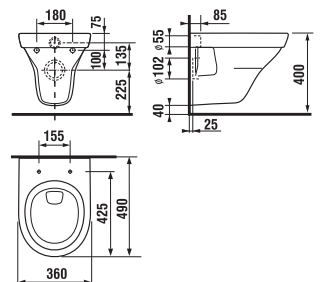

The wall-mounted Tigo toilet can be combined with a Multiclean bidet seat from the Roca brand. (For more details see Roca catalogue or www.roca.com).