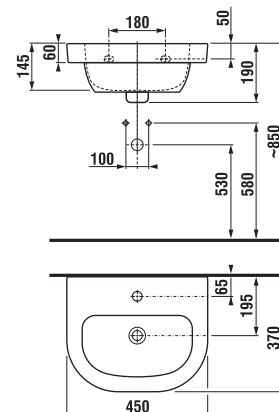

Spare parts can be found on page 281.