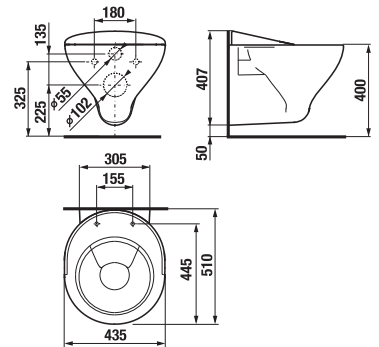

Each product must be ordered separately (utility sink, sink module and faucet).