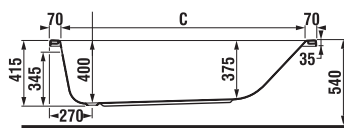

bathtub

NEW

Article number	Description	Capacity
H 22542 0 000 000 1	bathtub Cubito 180 × 80 cm, central outlet, with support	235 l
H 22642 0 000 000 1	bathtub Cubito 170 × 75 cm, central outlet, with support	190 l

Optional:

H 29481 5 004 000 1	automatic overflow including siphon 40/50 mm, length 550 mm, plastic body of overflow
H 29481 6 004 000 1	automatic overflow including siphon 40/50 mm, length 550 mm, brass body of overflow
H 29481 7 004 000 1	automatic overflow with inlet, including siphon 40/50 mm, length 550 mm, plastic body of overflow
H 29481 8 004 000 1	automatic overflow with inlet, including siphon 40/50 mm, length 550 mm, brass body of overflow

bathtub

Article number	Description	Capacity
H 22042 0 000 000 1	bathtub 160 × 70 cm, without support	172 l
H 22142 0 000 000 1	bathtub 160 × 75 cm, without support	201 l
H 22442 0 000 000 1	bathtub 170 × 70 cm, without support	186 l
H 22242 0 000 000 1	bathtub 170 × 75 cm, without support	206 l
H 22342 0 000 000 1	bathtub 180 × 80 cm, without support	265 l

Optional: