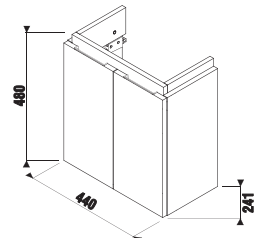

BATHROOM FURNITURE CUBITO

vanity unit for asymmetric small washbasin 45 cm

Article number	Description	Colour		
		white glossy	dark pine	oak
H 40J42 0 100 500 1	vanity unit for asymmetric small washbasin 45x25 cm H 81142 3/4, tilting doors	X		
H 40J42 0 100 461 1	vanity unit for asymmetric small washbasin 45x25 cm H 81142 3/4, tilting doors		X	
H 40J42 0 100 519 1	vanity unit for asymmetric small washbasin 45x25 cm H 81142 3/4, tilting doors			X
H 40J42 0 200 500 1	vanity unit for asymmetric small washbasin 45x25 cm H 81142 3/4, 2 doors	X		
H 40J42 0 200 461 1	vanity unit for asymmetric small washbasin 45x25 cm H 81142 3/4, 2 doors		X	
H 40J42 0 200 519 1	vanity unit for asymmetric small washbasin 45x25 cm H 81142 3/4, 2 doors			X

vanity unit for small washbasin 45 cm

Article number	Description	Colour		
		white glossy	dark pine	oak
H 40J42 1 301 500 1	vanity unit for small washbasin 45x34 cm H 81142 2, 1 drawer	X		
H 40J42 1 301 461 1	vanity unit for small washbasin 45x34 cm H 81142 2, 1 drawer		X	
H 40J42 1 301 519 1	vanity unit for small washbasin 45x34 cm H 81142 2, 1 drawer			X

Please combine these vanity units with the space-saving JIKA siphon H 89424 6 000 000 1, NOTE: the spacing for corner valves in this case must be 200 mm.

vanity unit for washbasin 55 cm

Article number	Description	Colour		
		white glossy	dark pine	oak
H 40J42 2 301 500 1	vanity unit for washbasin 55 cm H 81042 2, 1 drawer	X		
H 40J42 2 301 461 1	vanity unit for washbasin 55 cm H 81042 2, 1 drawer		X	
H 40J42 2 301 519 1	vanity unit for washbasin 55 cm H 81042 2, 1 drawer			X

Please combine these vanity units with the space-saving JIKA siphon H 89424 6 000 000 1, NOTE: the spacing for corner valves in this case must be 200 mm.

Also combine Cubito set with mirrors and lights specified in other sections of this catalogue.