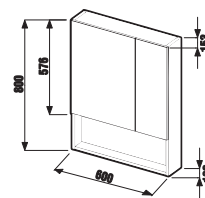

Article number	Description	Body colour
H 45324 1 038 304 1	mirror cabinet 80 × 60 cm	white X