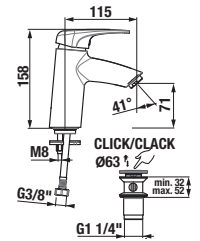

FAUCETS AND ACCESSORIES DEEP BY JIKA

washbasin faucet

Article number	Description
H 3111U 1 004 111 1	washbasin faucet, pedestal type, with automatic outlet, spout 103 mm, flow rate 5,7 l/min
H 3111U 1 004 119 1	washbasin faucet, pedestal type, without automatic outlet, with medical lever, spout 103 mm, flow rate 5,7 l/min
H 3111U 1 004 110 1	washbasin faucet, pedestal type, without automatic outlet, spout 103 mm, flow rate 5,7 l/min

washbasin faucet

Article number	Description
H 3111U 8 004 120 1	washbasin faucet, pedestal type, without automatic outlet, tall version, spout 115 mm, flow rate 5,7 l/min
H 3111U 8 004 129 1	washbasin faucet, pedestal type, without automatic outlet, with medical lever, tall version, spout 115 mm, flow rate 5,7 l/min
H 3111U 8 004 124 1	washbasin faucet, pedestal type, with Click-Clack outlet, tall version, spout 115 mm, flow rate 5,7 l/min

bidet faucet

Article number	Description
H 3411U 1 004 111 1	bidet faucet, pedestal type, with automatic outlet

sink faucet with long spout

Article number	Description
H 3511U 1 004 230 1	sink faucet, pedestal type, swivel spout length 210 mm

sink faucet with short spout

NEW	
Article number	Description
H 3511U 1 004 220 1	sink faucet, pedestal type, swivel spout length 143 mm

It is recommended to combine with shower sets, accessories and siphons found in Mio and Rio sections.

Spare parts can be found on page 284.

Five-year guarantee for all faucets (surface and cartridges)

All faucets are tested for 70 000 cycles

6 l/min Water flow rate

ECODISK
Ecodisk cartridge can control water flow and temperature, achieving up to 50% savings!