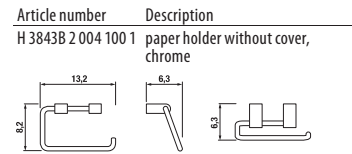

BATHROOM ACCESSORIES PURE