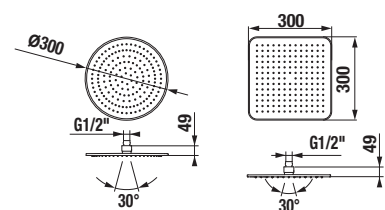

Spare parts can be found on page 284.