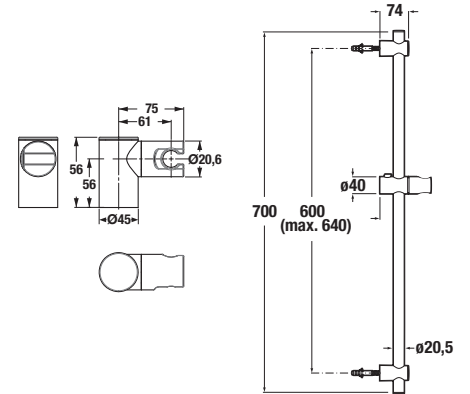

ACCESSORIES RIO

recommended shower sets Rio

Article number	Description
H 3651R 0 004 361 1	shower set (hand shower $\varnothing$ 100mm, 1 function, hand shower holder, shower hose 1.7 m, metal)
H 3651R 0 004 373 1	shower set (hand shower $\varnothing$ 100mm, 3 different functions, hand shower holder, shower hose 1.7 m, metal)
Optional:	
H 3641X 0 004 811 1	slide bar soap dish H 3 641X 0 004 310 1, chrome-plated

washbasin outlet

Article number	Description
H 37018 9 004 103 1	washbasin rotary outlet, anti-vandal, 5/4"-75 mm

bidet shower set

Article number	Description
H 3651R 0 004 112 1	bidet handshower with stop valve, wall bracket fixed, metal shower hose 1,2 m

Spare parts can be found on page 284.