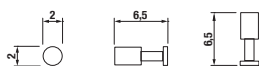

Article number Description
H 3813A 3 004 000 1 hook, chrome-plated