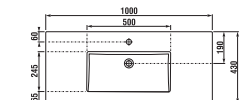

PACK
1+1

1. **1+1 PACK**
   cabinet + washbasin
   - Safe delivery
   - Space-saving transport packaging
   - Simple handling