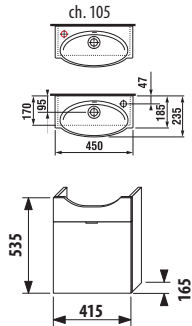

vanity unit with small washbasin 45 cm

Article number	Description	Colour body/front			
		creme	mokka	white	green
H 45510 6 021 560 1	vanity unit with small washbasin 45 cm, tilting door	X			
H 45510 6 021 429 1	vanity unit with small washbasin 45 cm, tilting door		X		
H 45510 6 021 500 1	vanity unit with small washbasin 45 cm, tilting door			X	
H 45510 6 021 156 1	vanity unit with small washbasin 45 cm, tilting door				X

The vanity unit with a tilting door includes an metal-sheet organizer.

1+1 PACK
small cabinet + washbasin
- Safe delivery
- Space-saving transport packaging
- Simple handling