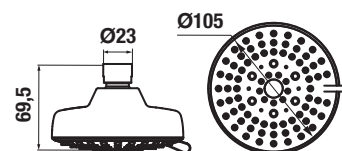

H 3671R 1 004 215 1