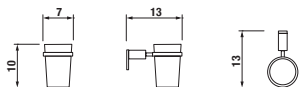

Article number Description
H 3823A 1 004 000 1 glass tumbler holder, wall model, complete, chrome