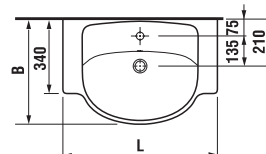

CERAMIC PRODUCTS LYRA PLUS

small washbasin 40 cm

Article number	Description	yyy:		
		105	106	109
H 81538 1 000 yyy 1	small washbasin 40 cm	x	x	x

Optional:

H 89034 9 000 000 1	installation kit for washbasins
H 89424 9 000 000 1	siphon, chromed ABS, height-adjustable from 175 to 270 mm, high of water seal 75 mm, flow-rate capacity of 45 l, with decorative rings (can also be used without decorative rings).

countertop washbasin 55, 60 and 65 cm

Article number	Description	yyy:	
		104	109
H 81338 2 000 yyy 1	washbasin 55 cm	x	x
H 81338 3 000 yyy 1	washbasin 60 cm	x	x
H 81338 4 000 yyy 1	washbasin 65 cm	x	x

Optional:

H 89034 9 000 000 1	installation kit for washbasins

	L	B
55 cm	550	450
60 cm	600	460
65 cm	650	480

countertop washbasin 70 and 80 cm

Article number	Description	yyy:	
		104	109
H 81338 5 000 yyy 1	washbasin 70 cm	x	x
H 81338 7 000 yyy 1	washbasin 80 cm*	x	x

* leveling paste is included in the package

Optional:

H 89034 9 000 000 1	installation kit for washbasins

	L	B
70 cm	700	480
80 cm	800	480

compact wallhung WC

LOWCLOSE
SLOWCLOSE

Article number	Description
H 82338 2 000 000 1	wallhung WC Lyra plus Compact, washdown, length of only 49 cm!!!

Optional:

H 89338 4 300 063 1	seat and cover, duroplast, steel hinges – for wallhung WC Lyra plus
H 89338 5 300 000 1	seat and cover, duroplast, Slowclose lowering mechanism, plastic hinges – for wallhung WCs Lyra plus
H 89338 7 000 000 1	seat and cover, thermoplastic, plastic hinges – for wallhung WC Lyra plus
H 89269 5 000 000 1	Laufen noise damper kit
H 89461 4 000 000 1	Laufen leveling paste

Spare parts can be found on page 281.