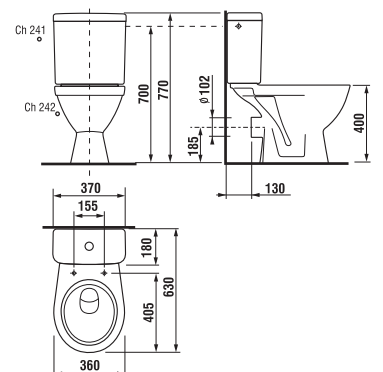

Article number	Description	Water inlet	Flushing mechanism included	Outlet
H 82638 6 000 241 1	WC combination	x	x	→
H 82638 6 000 242 1	WC combination	x	x	→
Optional:				
H 89299 9 000 000 1	installation kit for WC			
H 89338 0 300 063 1	seat and cover, duroplast, steel hinges – for WC combinations Lyra plus			
H 89338 1 300 000 1	seat and cover, duroplast, Slowclose lowering mechanism, plastic hinges – for WC combinations Lyra plus			
H 89338 3 000 000 1	seat and cover, thermoplast, plastic hinges – for WC combinations Lyra plus