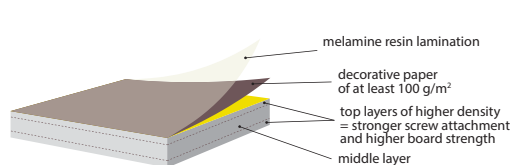

LTD

Melamine resin lamination, wooden décors (decorative paper of at least 100 g/m²) (all series)