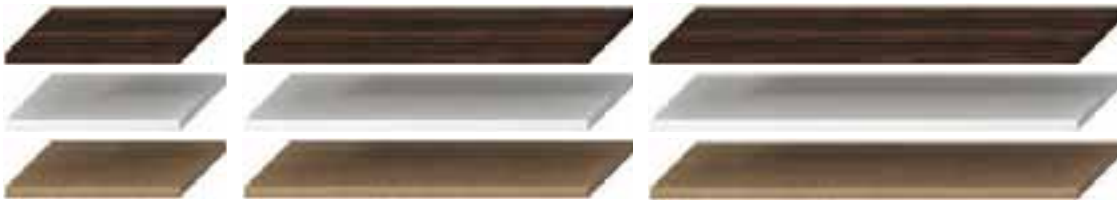

Also combine Cubito set with mirrors and lights specified in other sections of this catalogue.

made-to-measure washtop

Article number	Description	Colour		
		white glossy	dark pine	oak
H 46J42 0 010 500 1	atypical washtop, cuttable 65 - 128 cm, without cut-out, without supports	X		
H 46J42 0 010 461 1	atypical washtop, cuttable 65 - 128 cm, without cut-out, without supports		X	
H 46J42 0 010 519 1	atypical washtop, cuttable 65 - 128 cm, without cut-out, without supports			X
H 46J42 1 010 500 1	atypical washtop, cuttable 128.1-160 cm, without cut-out, without supports	X		
H 46J42 1 010 461 1	atypical washtop, cuttable 128.1-160 cm, without cut-out, without supports		X	
H 46J42 1 010 519 1	atypical washtop, cuttable 128.1-160 cm, without cut-out, without supports			X
H 46J42 2 010 500 1	atypical washtop, cuttable 160.1-210 cm, without cut-out, without supports	X		
H 46J42 2 010 461 1	atypical washtop, cuttable 160.1-210 cm, without cut-out, without supports		X	
H 46J42 2 010 519 1	atypical washtop, cuttable 160.1-210 cm, without cut-out, without supports			X
H 47J00 4 000 000 1	support for made-to-measure washtops, adjustable, white	X		
H 45013 3 172 000 1	support for made-to-measure washtops, adjustable, silver	X		