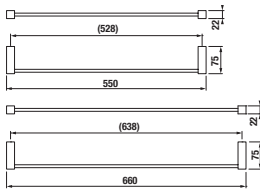

BATHROOM ACCESSORIES CUBITO