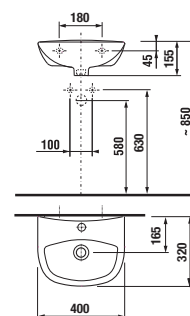

CERAMIC PRODUCTS ZETA

small washbasin 40 cm

Article number	Description	yyy: 104	109
H 81539 3 000 yyy 1	small washbasin 40 cm	X	X
Optional:			
H 89034 9 000 000 1	installation kit for washbasins		

washbasins 50, 55 and 60 cm