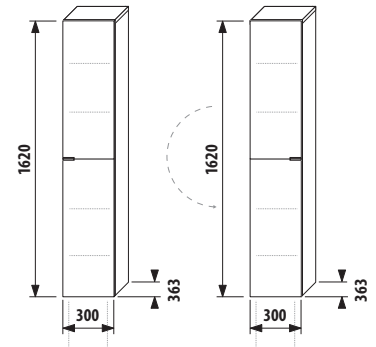

tall cabinet

Article number	Description	Colour body/front				
		creme	mokka	white	green	silver
H 45526 4 021 560 1	tall cabinet, 4 glass shelves, 2 doors left/right	X				
H 45526 4 021 429 1	tall cabinet, 4 glass shelves, 2 doors left/right		X			
H 45526 4 021 500 1	tall cabinet, 4 glass shelves, 2 doors left/right			X		
H 45526 4 021 156 1	tall cabinet, 4 glass shelves, 2 doors left/right				X	
H 45530 1 021 004 1	feet, 1 pair					X
H 45531 1 021 500 1	sheet-metal organizer to be fitted on cabinet front/door			X		

Spare parts can be found on page 282.