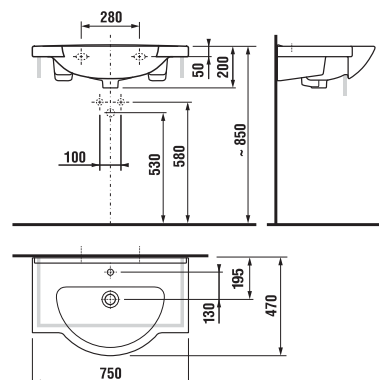

countertop washbasin 75 cm

JIKA•perla

Article number	Description
H 81471 6 xxx 104 1	countertop washbasin 75 cm
Optional:	
H 89034 9 000 000 1	installation kit for washbasins
H 89424 6 000 000 1	space-saving siphon for bathroom furniture Mio and for hospital washbasin Mio