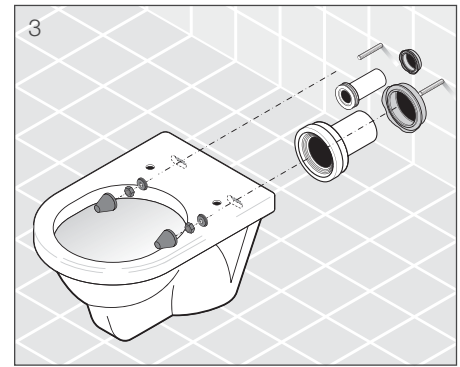

ACCESSORIES FOR BATHROOM CERAMICS

Installation of ceramic products requires **leveling paste** or the **applicable noise damper kit**.

Leveling paste H 89461 4 000 000 1 instalation:

* Liquid soap

** Apply smoothing compound layer of 5-10 mm.