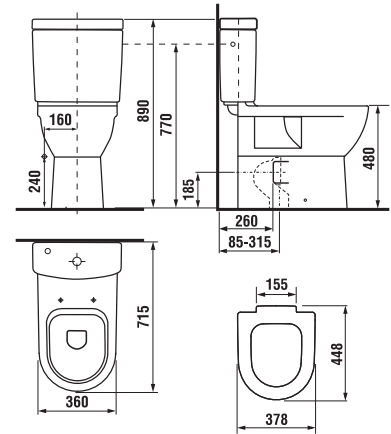

SWCLOSE
SWCLOSE
SLOWCLOSE

Spare parts can be found on page 281.