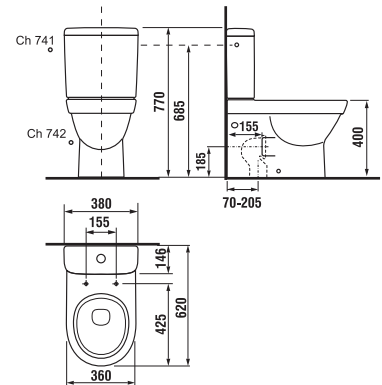

Spare parts:

H 82821 2 000 000 1	WC cistern, water inlet on the side, incl. an element against the formation of condensation
H 82821 3 000 000 1	WC cistern, water bottom on the side, without element against the formation of condensation
H 82821 4 000 000 1	cover to cistern
H 89748 5 000 000 1	plastic element against the formation of condensation
A H000 0 100 R	outlet valve Dual Flush
H 89135 3 000 000 1	inlet valve side 3/8", white
H 89135 4 000 000 1	inlet valve bottom 1/2", white
H 89136 3 000 000 1	push button
H 89175 3 000 000 1	installation kit for standing toilets and bidets with concealed mounting
H 89417 1 000 000 1	gasket

Spare parts can be found on page 281.