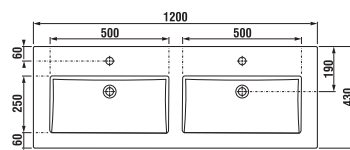

BATHROOM SERIES CUBE

vanity unit with double washbasin 120 cm

PACK
1+1

1+1 PACK
cabinet + washbasin
- Safe delivery
- Space-saving transport packaging
- Simple handling

* Cabinets are supplied with black handles.

Article number	Description	Body colour/Front colour	
		white	dark oak
H 45366 1 176 300 1	vanity unit with 4 doors incl. double washbasin 120 × 43 cm	X	
H 45366 1 176 302 1	vanity unit with 4 doors incl. double washbasin 120 × 43 cm		X
H 45366 2 176 300 1	vanity unit with 4 drawers incl. double washbasin 120 × 43 cm	X	
H 45366 2 176 302 1	vanity unit with 4 drawers incl. double washbasin 120 × 43 cm		X

medium cabinet 75 cm

Article number	Description	Body colour/Front colour	
		white	dark oak
H 45371 1 176 300 1	medium cabinet 75 cm, left/right	X	
H 45371 1 176 302 1	medium cabinet 75 cm, left/right		X

* Cabinets are supplied with black handles.

mirror on board

Article number	Description	Body colour/Front colour	
		white	dark oak
H 45555 6 039 304 1	mirror on board 75 × 100 cm	X	
H 45555 6 039 316 1	mirror on board 75 × 100 cm		X
H 45555 7 039 304 1	mirror on board 75 × 120 cm	X	
H 45555 7 039 316 1	mirror on board 75 × 120 cm		X

Spare parts can be found on page 282.

CUBE
PETIT