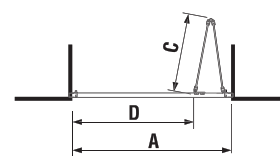

JIKA • perla
GLASS

charge 668 – transparent glass
charge 665 – stripy glass