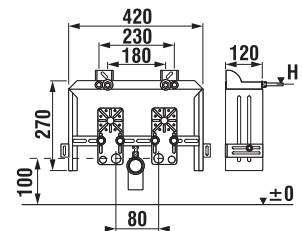

CONCEALED MODULES

WC Fluxor System module for wallhung closets

Article number	Description
H 89364 4 000 000 1	WC Fluxor System is a choice for wallhung WCs with a self-supporting steel frame, installed in public rooms - anchored to the floor and the back wall - designed for pressure-water flushing (pressure push-button is included in the package) - optimum pressure of 5-6 bars, minimum pressure of 3 bars - designed for dry installation - structure load-carrying capacity of 400 kg - Roca logo on push-button

Optional:	
H 89367 3 000 000 1	straight connection for WC module

concealed module for washbasin

Article number	Description
H 89365 6 000 000 1	Washbasin System - designed for forewall installation or wall-mounting - smoothly adjustable feet, height adjustable from 0 to 200 mm - module height 1120 mm - robust structure, load-carrying capacity of 150 kg - rubber adapter of the waste elbow from DN 50 to 40 (included) - complete mounting kit

concealed module for bidet

Article number	Description
H 89365 3 000 000 1	Basic Bidet System for wallhung bidets - setting into brickwork necessary

concealed module for bidet

Article number	Description
H 89365 5 000 000 1	Bidet System for bidet, - designed for forewall or bearing-wall installation - smoothly adjustable feet, height adjustable from 0 to 200 mm - module height 1120 mm - robust structure, load-carrying capacity of 400 kg - rubber adapter of the waste elbow from DN 50 to 40 (included) - complete mounting kit

concealed module for urinal

Article number	Description
H 89360 1 000 000 1	Urinal System for urinal - designed for forewall or bearing-wall installation - smoothly adjustable feet, height adjustable from 0 to 200 mm - module height 1320 mm - robust structure, load capacity 130 kg - waste elbow DN 50 - complete mounting kit