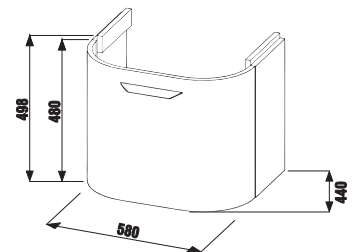

vanity unit for washbasin 60 cm

Article number	Description	Body colour/Front
		☐ white ☐ ash ☐ golden oak
H 45413 3 434 500 1	vanity unit for WB 60 cm, 1 drawer, rounded front	X
H 45413 3 434 340 1	vanity unit for WB 60 cm, 1 drawer, rounded front	X
H 45413 3 434 341 1	vanity unit for WB 60 cm, 1 drawer, rounded front	X