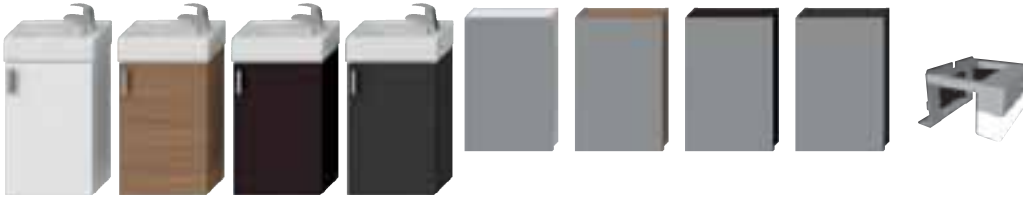

1+1 PACK
small cabinet + washbasin
- Safe delivery
- Space-saving transport packaging
- Simple handling

Spare parts can be found on page 282.

BATHROOM SERIES **PETIT**

set with washbasin 40 cm

Article number	Description	Body colour/Front colour			
		white	grey	dark oak	cherry
H 45351 2 175 300 1	vanity unit with 1 reversible door, incl. washbasin 40 × 23 cm, with tap hole on the right, mirror cabinet and lighting	X			
H 45351 2 175 301 1	vanity unit with 1 reversible door, incl. washbasin 40 × 23 cm, with tap hole on the right, mirror cabinet and lighting		X		
H 45351 2 175 302 1	vanity unit with 1 reversible door, incl. washbasin 40 × 23 cm, with tap hole on the right, mirror cabinet and lighting			X	
H 45351 2 175 308 1	vanity unit with 1 reversible door, incl. washbasin 40 × 23 cm, with tap hole on the right, mirror cabinet and lighting				X