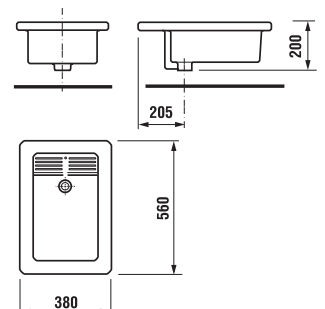

Spare parts can be found on page 281.