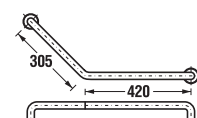

BARRIER-FREE BATHROOM UNIVERSUM

mirror

Article number	Description
H 38971 7 003 000 1	adjustable mirror, with lever, stainless steel
H 38971 9 003 000 1	adjustable mirror, without lever, stainless steel

shower seat

Article number	Description
H 38971 8 003 000 1	shower seat, wallhung, folding, stainless steel (load capacity max. 120 kg)

folding set

Article number	Description
H 38971 0 000 000 1	folding set for WC, stainless steel

bathtub handrail

Article number	Description
H 38971 3 003 000 1	bathtub handrail 305/420 mm, fixed, left, stainless steel
H 38972 3 003 000 1	bathtub handrail 305/420 mm, fixed, right (see figure), stainless steel

toilet roll holder

Article number	Description
H 38472 2 000 110 1	toilet roll holder, without a cover, white

SYSTEM HANDICAP

Article number	Description
H 89364 2 000 000 1	System HANDICAP for toilet handbar attachment, designed for mounting onto Modul frames

Right/left variation that can be used for flush-mounted wallhung WC modules, as well as bidets and washbasins.

To install Handicap WC system, you need to bolt up one side of the module to the supporting frame of the flush-mounted module (for WC, washbasin or bidet) and the other side to the metallic plasterboard structure.

Spare parts can be found at www.jika.eu, section **SERVICE**.