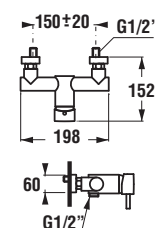

OPTIM ECO

By turning the knob on the cartridge you can easily control the temperature of mixed water; by unscrewing the limiting bolt on the control cartridge valve, you can reduce the water flow.

All faucets are tested for 70 000 cycles.