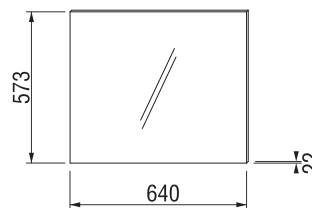

MIRRORS AND LIGHTING

mirror on board Mio

Article number	Description	Body colour
		<input type="checkbox"/> white
H 43422 1 171 500 1	mirror on board, 640 × 573 mm, rotating to 90°	X

mirror on board Zeta

Article number	Description	Colour
		<input type="checkbox"/> white
H 45555 6 039 304 1	mirror on board 75 × 100 cm	X
H 45555 7 039 304 1	mirror on board 75 × 120 cm	X