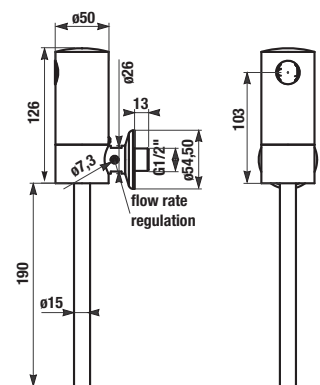

Product includes compression-moulded stainless steel cover with control circuits, plastic installation box with solenoid valve, ball valve and brass screw connections

Spare parts can be found on page 286.