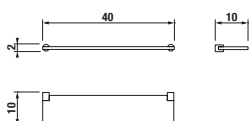

Article number Description
H 3853A 1 004 000 1 glass shelf 40 cm, chrome, matt glass