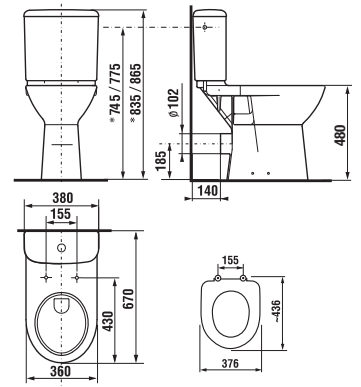

BARRIER-FREE BATHROOM DEEP BY JIKA

WC combination raised Deep by Jika

SELECT line

Article number	Description	Water inlet	Flushing mechanism included	Outlet	Installation kit included
H 82361 6 000 000 1	raised WC pan 50 cm			x	x
H 82361 7 000 000 1	raised WC pan 50 cm			x	x
H 82361 8 000 000 1	raised WC pan 46 cm			x	x
H 82761 2 000 241 1	WC cistern	x	x		
H 82761 3 000 242 1	WC cistern	x	x		

Optional:

H 89328 1 300 063 1	duroplast seat and cover Deep by Jika, steel hinges
H 89328 2 300 000 1	duroplast seat without cover, plastic hinges
H 89328 2 300 063 1	duroplast seat without cover, steel hinges, white colour only
H 89328 4 300 000 1	duroplast seat and cover Deep by Jika, with lowering system Slowclose

Spare parts:

Article number	Description	Water inlet
H 89135 3 000 000 1	inlet valve	x
H 89135 4 000 000 1	inlet valve	x
H 89136 3 000 000 1	push button D2D	
H 89136 2 000 000 1	outlet valve D2D	
H 82761 2 000 000 1	WC cistern	x
H 82761 3 000 000 1	WC cistern	x
H 89175 3 000 000 1	installation kit for WC and bidets with concealed mounting	

SELECT line

wallhung WC Deep by Jika with extended length

Article number	Description
H 82064 2 000 000 1	wallhung WC washdown, length 70 cm

Optional:

H 89328 2 300 000 1	duroplast seat without cover, plastic hinges
H 89328 2 300 063 1	duroplast seat without cover, steel hinges
H 89011 0 000 000 1	extension supply pipe (1 m Ø 45 mm) to connect the wallhung WC to the standard built-in cisterns

In order to combine an enlarged wallhung WC Deep by Jika H 82064 2 with a concealed toilet module Handicap System, it is necessary to use an extension mounting kit, numbered H 89011 0 000 000 1.

* Installation height of bathroom equipment must correspond to current guidelines for barrier-free use for buildings in the given country.