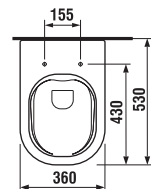

JIKA • perla

000 white

100 JIKAperla