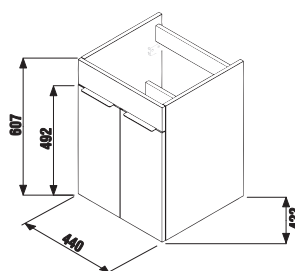

Article number	Description	Body colour/Front colour	
		white	dark oak
H 45362 1 176 300 1	vanity unit with 2 doors incl. washbasin 45 × 43 cm	X	
H 45362 1 176 302 1	vanity unit with 2 doors incl. washbasin 45 × 43 cm		X
H 45362 2 176 300 1	vanity unit with 2 drawers incl. washbasin 45 × 43 cm	X	
H 45362 2 176 302 1	vanity unit with 2 drawers incl. washbasin 45 × 43 cm		X