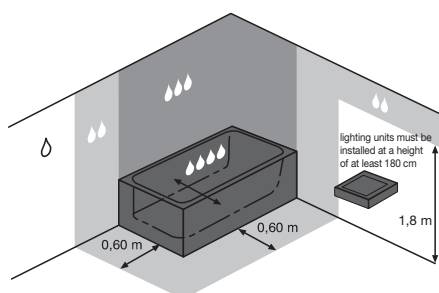

LIGHTING IN THE BATHROOM

Clear mirror lighting units comply with strict European standards IEC 364-7-701. INSTALLATION OF WIRES SHOULD BE PERFORMED BY AN ELECTRICIAN.