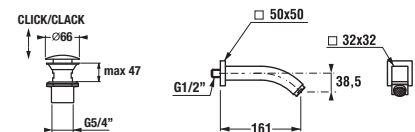

Spare parts can be found on page 284.