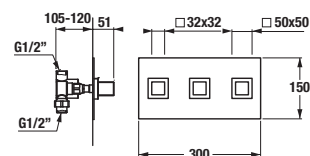

Optional:

H 37142 7 004 030 1	bathtub spout 1/2", chrome
H 36342 0 004 020 1	elbow connection 1/2", chrome
H 36142 0 004 040 1	hand shower, chrome
H 36271 0 002 020 1	shower hose 2 m, reinforced PVC, silver
H 38473 7 004 000 1	hand shower holder