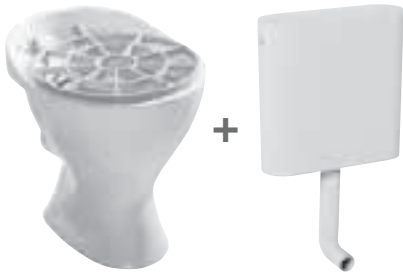

waste sink Mira

Article number	Description
H 85104 6 000 000 1	Mira waste sink with folding plastic grid
Optional:	
H 89299 9 000 000 1	installation kit
H 89770 1 000 000 1	rubber insert - water supply sealing
H 89371 0 000 000 1	plastic cistern for freestanding WCs, side cistern filling 3/8", Dual Flush 3/6 l