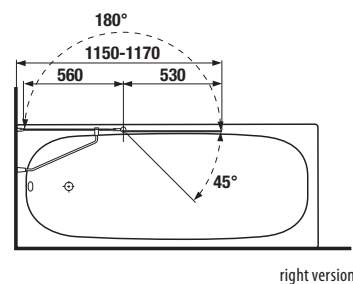

The Cubito bath screen may be combined with flat-edge bathtubs.

Spare parts can be found on page 283.