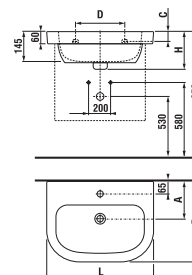

10 years guarantee on ceramic products.

MAGIC FIX

CERAMIC PRODUCTS DEEP BY JIKA

washbasins 50, 55, 60 and 65 cm

Article number	Description	yyy:			
		104	109	134	139
H 81261 1 000 yyy 1	washbasin 50 cm	x	x	x	x
H 81261 2 000 yyy 1	washbasin 55 cm	x	x		
H 81261 3 000 yyy 1	washbasin 60 cm	x	x		
H 81261 4 000 yyy 1	washbasin 65 cm	x	x		