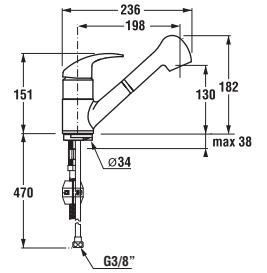

FAUCETS LYRA

sink faucet

Article number	Description
H 35127 1 004 200 1	sink faucet, long swivel spout, chrome
H 31127 1 004 010 1	sink faucet, short swivel spout, chrome

pull-out sink faucet

Article number	Description
H 35127 1 004 300 1	pull-out sink faucet, chrome

medical handle

Article number	Description
H 39127 0 004 000 1	medical handle, chrome

Five-year guarantee for all faucets (surface and cartridges)

All faucets are tested for 70 000 cycles

OPTIM ECO
By turning the knob on the cartridge you can easily control the temperature of mixed water; by unscrewing the limiting bolt on the control cartridge valve, you can reduce the water flow.