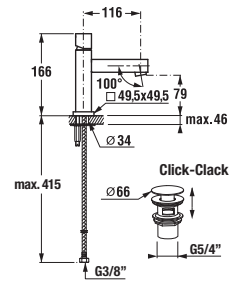

washbasin faucet

Article number	Description
H 31142 1 004 001 1	washbasin faucet with Click-Clack waste, chrome-plated

Optional:	
H 37242 0 004 010 1	angle valve Cubito 3/8"-1/2", chrome, 2 pcs

washbasin high spout faucet

Article number	Description
H 31142 8 004 002 1	washbasin high spout faucet with Click-Clack waste, chrome-plated

Optional:	
H 37242 0 004 010 1	angle valve Cubito 3/8"-1/2", chrome, 2 pcs

bidet faucet

Article number	Description
H 34142 1 004 001 1	bidet faucet with pop-up waste, chrome-plated

Optional:	
H 37242 0 004 010 1	angle valve Cubito 3/8"-1/2", chrome, 2 pcs

bath tub faucet without shower set

Article number	Description
H 32242 7 004 000 1	bath/shower wall mounted faucet w/o shower set, chrome-plated

Optional:	
H 36042 0 004 040 1	shower set I. (hand shower Cubito I., 1 function, hand shower holder, shower hose 1.7 m), chrome
H 36042 0 004 041 1	shower set II. (hand shower Cubito II., 1 function, hand shower holder, shower hose 1.7 m)
H 36042 1 004 040 1	shower set I. (hand shower Cubito I., sliding bar, shower hose 1.7m), chrome
H 36042 1 004 041 1	shower set II. (hand shower Cubito II., sliding bar, shower hose 1.7m), chrome

recommended

Accessories	
H 89034 9 000 000 1	installation kit for washbasins
H 37242 0 004 010 1	angle valve, 3/8"-1/2", chrome-plated, 2 pcs
H 37271 0 004 010 1	Mio angle valve, 3/8"-1/2", chrome-plated, 2 pcs
H 37471 0 004 000 1	Mio washbasin siphon, 5/4" (32 mm), chrome-plated, brass
H 37473 0 004 000 1	Cubito washbasin siphon, 5/4" (32 mm), chrome-plated, brass

Spare parts can be found on page 284.