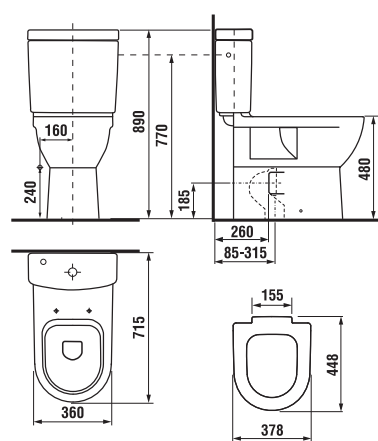

WC combination

42 cm

JIKA•perla

ANTIBAK
SLOWCLOSE

ANTIBAK

Article number	Description	Water inlet	Flushing mechanism	Outlet	Installation kit included
H 82371 6 xxx 000 1	WC pan			x	x
H 82771 2 xxx 241 1	WC cistern	x	x		
H 82771 3 xxx 242 1	WC cistern	x	x		

Optional:

H 89271 1 300 000 1	duroplast seat and cover Mio, fast-clamping steel hinges
H 89395 8 000 000 1	duroplast seat and cover Laufen, with lowering system Slowclose, fast-clamping steel hinges
H 89902 5 000 000 1	Laufen outlet elbow Vario for distances 220–350 mm
H 89009 2 000 000 1	Laufen outlet elbow Vario for distances 70–220 mm

WC combination, raised

50 cm

JIKA•perla

ANTIBAK
SLOWCLOSE

ANTIBAK

Article number	Description	Water inlet	Flushing mechanism	Outlet	Installation kit included
H 82471 6 xxx 000 1	raised WC pan (50 cm)			x	x
H 82771 2 xxx 241 1	WC cistern	x	x		
H 82771 3 xxx 242 1	WC cistern	x	x		

Optional:

H 89271 1 300 000 1	duroplast seat and cover Mio, fast-clamping steel hinges
H 89395 8 000 000 1	duroplast seat and cover Laufen, with lowering system Slowclose, fast-clamping steel hinges
H 89902 5 000 000 1	Laufen outlet elbow Vario for distances 220–350 mm
H 89009 2 000 000 1	Laufen outlet elbow Vario for distances 70–220 mm

spare parts for WC combinations

Article number	Description	Water inlet
H 89135 3 000 000 1	inlet valve	x
H 89135 4 000 000 1	inlet valve	x
H 89136 2 000 000 1	outlet valve D2D	
H 89136 4 000 000 1	push button D2D	
H 82771 2 xxx 000 1	WC cistern, side water inlet, without a flushing mechanism	x
H 82771 3 xxx 000 1	WC cistern, bottom water inlet, without a flushing mechanism	x
H 89175 3 000 000 1	installation kit for standing WCs and bidets with concealed fixing	

JIKA•perla

A water-repellent surface finish preventing water, dust and scale accumulation on ceramic surfaces.

ANTIBAK
SLOWCLOSE