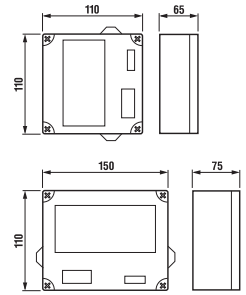

URINALS

power supply

Article number	Description
H 89507 1 000 000 1	power supply for up to 5 urinals Golem Antivandal, Domino Sensor, 24 V, 50 Hz
H 89507 2 000 000 1	power supply for up to 9 urinals Golem Antivandal, Domino Sensor, 24 V, 50 Hz

Golem, siphonic urinal with inner water inlet

Article number	Description
H 84306 0 000 000 1	siphonic urinal Golem
Optional:	
H 89034 9 000 890 1	installation kit with white covers
H 89034 9 000 891 1	installation kit with chrome-plated covers
H 89200 3 000 000 1	siphon, horizontal/vertical outlet
H 89480 7 000 000 1	tube 1/2", inner water inlet
H 89480 8 000 000 1	rubber seal, inner
H 89106 2 000 000 1	Golem urinal strainer

siphonic urinal Livo with inner water inlet

Article number	Description
H 84020 0 000 000 1	siphonic urinal Livo
Optional:	
H 89253 6 000 890 1	installation kit Livo with white covers
H 89253 6 000 891 1	installation kit Livo with chrome-plated covers
H 89200 3 000 000 1	siphon, horizontal/vertical outlet
H 89480 7 000 000 1	tube 1/2", inner water inlet
H 89480 8 000 000 1	rubber seal, inner
H 89107 3 000 000 1	Livo urinal strainer

ATTENTION! Installation of Livo urinal requires bolts H 89253 6 (thread length 40 mm).

accessories for urinals Golem and Livo with inner water inlet

We recommend to use concealed module for Urinal System. For more information see page 253.

Spare parts can be found on page 286.