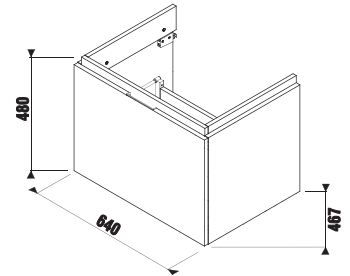

Also combine Cubito set with mirrors and lights specified in other sections of this catalogue.

Spare parts can be found on page 282.

BATHROOM FURNITURE CUBITO

vanity unit for washbasin 65 cm

Article number	Description	Colour		
		white glossy	dark pine	oak
H 40J42 4 301 500 1	vanity unit for washbasin 65 cm H 81042 4, 1 drawer	X		
H 40J42 4 301 461 1	vanity unit for washbasin 65 cm H 81042 4, 1 drawer		X	
H 40J42 4 301 519 1	vanity unit for washbasin 65 cm H 81042 4, 1 drawer			X