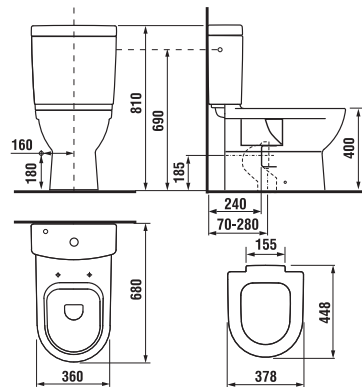

WC combination

42 cm

JIKA•perla

ANTIBAK
SLOWCLOSE

ANTIBAK

Article number	Description	Water inlet	Flushing mechanism	Outlet	Installation kit included
H 82371 6 xxx 000 1	WC pan			x	x
H 82771 2 xxx 241 1	WC cistern	x	x		
H 82771 3 xxx 242 1	WC cistern	x	x		

Optional:

H 89271 1 300 000 1	duroplast seat and cover Mio, fast-clamping steel hinges
H 89395 8 000 000 1	duroplast seat and cover Laufen, with lowering system Slowclose, fast-clamping steel hinges
H 89902 5 000 000 1	Laufen outlet elbow Vario for distances 220–350 mm
H 89009 2 000 000 1	Laufen outlet elbow Vario for distances 70–220 mm

WC combination, raised

50 cm

JIKA•perla

ANTIBAK
SLOWCLOSE

ANTIBAK

Article number	Description	Water inlet	Flushing mechanism	Outlet	Installation kit included
H 82471 6 xxx 000 1	raised WC pan (50 cm)			x	x
H 82771 2 xxx 241 1	WC cistern	x	x		
H 82771 3 xxx 242 1	WC cistern	x	x		

Optional:

H 89271 1 300 000 1	duroplast seat and cover Mio, fast-clamping steel hinges
H 89395 8 000 000 1	duroplast seat and cover Laufen, with lowering system Slowclose, fast-clamping steel hinges
H 89902 5 000 000 1	Laufen outlet elbow Vario for distances 220–350 mm
H 89009 2 000 000 1	Laufen outlet elbow Vario for distances 70–220 mm

spare parts for WC combinations

Article number	Description	Water inlet
H 89135 3 000 000 1	inlet valve	x
H 89135 4 000 000 1	inlet valve	x
H 89136 2 000 000 1	outlet valve D2D	
H 89136 4 000 000 1	push button D2D	
H 82771 2 xxx 000 1	WC cistern, side water inlet, without a flushing mechanism	x
H 82771 3 xxx 000 1	WC cistern, bottom water inlet, without a flushing mechanism	x
H 89175 3 000 000 1	installation kit for standing WCs and bidets with concealed fixing	

JIKA•perla

A water-repellent surface finish preventing water, dust and scale accumulation on ceramic surfaces.

ANTIBAK
SLOWCLOSE