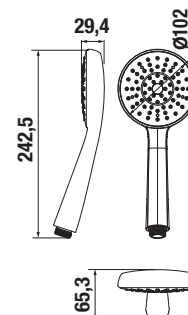

It is recommended to combine shower sets, accessories and siphons found in Mio and Rio sections.

Spare parts can be found on page 284.

Two-year guarantee for shower accessories