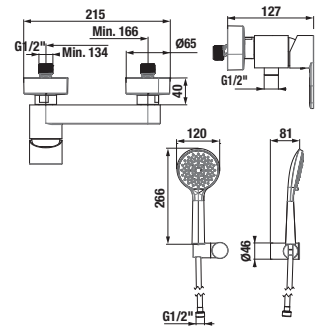

FAUCETS AND ACCESSORIES MIO-N

shower faucet with a shower set

Article number	Description
H 3311V 7 004 131 1	shower single-lever faucet, wall-mounted type, with a shower set (hand shower $\varnothing$ 130 mm, 4 different functions, shower hose 1.7 m)

shower set Cubito-N

Article number	Description
H 3651X 0 004 362 1	shower kit (hand shower $\varnothing$ 130 mm, 4 different functions, shower holder, shower hose 1.7 m)
H 3651X 0 004 363 1	shower kit (hand shower 130x130 mm, 4 different functions, shower holder, shower hose 1.7 m)
H 3651X 0 004 472 1	shower kit (hand shower $\varnothing$ 130 mm, 4 different functions, slide bar, chrome-plated soap dish, shower hose 1.7 m)
H 3651X 0 004 473 1	shower kit (hand shower 130x130mm, 4 different functions, slide bar, chrome-plated soap dish, shower hose 1.7 m)

shower arm Cubito-N

Article number	Description
H 3661X 0 004 005 1	shower arm, wall-mounted, 400 mm
H 3661X 0 004 006 1	shower arm, wall-mounted, 500 mm
H 3661X 0 004 001 1	shower arm, ceiling-mounted, 100 mm
H 3661X 0 004 002 1	shower arm, ceiling-mounted, 200 mm

head shower Cubito-N

Article number	Description
H 3671X 1 004 230 1	head shower $\varnothing$ 300 mm, stainless steel
H 3671X 1 004 130 1	head shower 300x300 mm, stainless steel

Spare parts can be found on page 284.