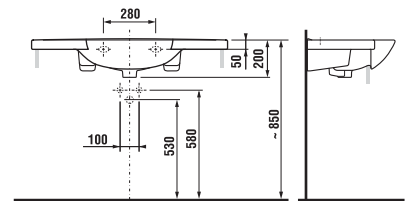

CERAMIC PRODUCTS MIO

countertop washbasin 85 cm

JIKA•perla

Article number

H 81471 2 xxx 104 1 countertop washbasin 85 cm*

* leveling paste is included in the package

Optional:

H 89034 9 000 000 1 installation kit for washbasins

H 89424 6 000 000 1 space-saving siphon for bathroom furniture Mio and for hospital washbasin Mio

countertop washbasin 105 cm

JIKA•perla

Article number

H 81471 7 xxx 104 1 countertop washbasin 105 cm*

* leveling paste is included in the package

Optional:

H 89034 9 000 000 1 installation kit for washbasins

H 89424 6 000 000 1 space-saving siphon for bathroom furniture Mio and for hospital washbasin Mio

hospital washbasin 64 cm

Article number

Description

H 81371 4 xxx 104 1 hospital washbasin 64 cm, without overflow

Optional:

H 89390 2 000 000 1 Laufen concealed siphon

H 89424 6 000 000 1 space-saving siphon for bathroom furniture Mio and for hospital washbasin Mio

* H 89424 6 000 000 1
** H 89390 2 000 000 1

recommended

Optional:

H 89034 9 000 000 1 installation kit for washbasins

H 37471 0 004 000 1 washbasin siphon Mio 5/4" - 32 mm, chrome, brass

H 37271 0 004 010 1 angle valve Mio 3/8" - 1/2", chrome, 2 pcs

Article number xxx = colour number (000 white, 100 JIKA perla).

000 white

100 JIKA perla