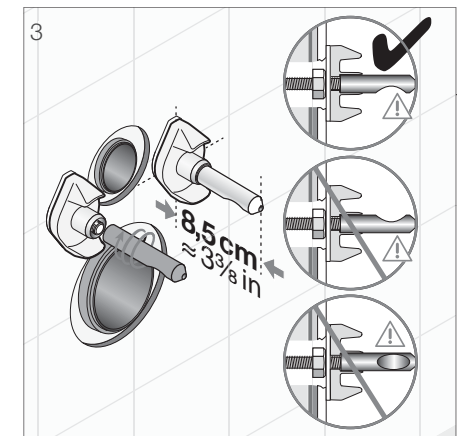

Installation of noise damper kit H 89269 5 000 000 1:

No claims will be recognized on installations where other than authorized material (leveling paste H 89461 4 000 000 1 or noise damper H 89269 5 000 000 1) has been used.

H 89461 4 000 000 1 Leveling paste for the installation of ceramic products
H 89269 5 000 000 1 Noise damper kit for the installation of ceramic products
(This option is found in the section „Spare Parts & Accessories“).

IN ORDER TO ACCEPT YOUR WARRANTY COMPLAINT, INSTALLATION MUST BE PERFORMED IN ACCORDANCE WITH THE APPLICABLE MOUNTING INSTRUCTIONS AND VALID LEGAL REGULATIONS.