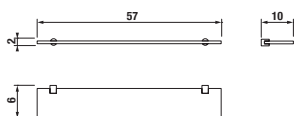

Article number Description
H 3853A 2 004 000 1 glass shelf 60 cm, chrome, matt glass

Article number Description
H 3813A 4 004 400 1 towel ring 20 cm, chrome

Article number Description
H 3843A 2 004 100 1 paper holder without cover, chrome