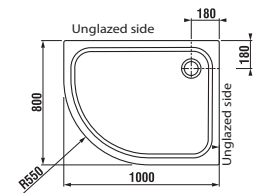

Spare parts can be found on page 283.