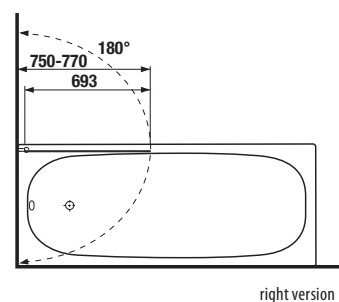

Benefits

- Extended three-year warranty.
- Cubito bath screens compatible with JIKA bathtubs (except Riga and Riga mini bathtubs).
- Frameless structure and 6 mm safety glass.
- Solid profiles in silver colour.
- JIKA perla Glass finish.

JIKA•perla

GLASS

Special glass finish grants easy maintenance and prolongs life of the product.

Recommended

For simpler maintenance screens we recommend to use JIKA glass wiper.

one-piece transparent bath screen

Bath screen 75 cm, left/right, 1-piece, polished silver profile, 6 mm thick transparent glass with JIKA perla Glass finish.

Article number	Width (mm)	Height (mm)	Thickness (mm)		Glass design
H 25742 5 002 668 1	750	1 400	6	left	transparent glass
H 25642 5 002 668 1	750	1 400	6	right	transparent glass

charge 668 – transparent glass

JIKA•perla
GLASS

two-piece bath screen transparent

Bath screen 115 cm, left/right, 2-piece, polished silver profile, 6 mm thick transparent glass with JIKA perla Glass finish.

Article number	Width (mm)	Height (mm)	Thickness (mm)		Glass design
H 25642 6 002 668 1	1 150	1 400	6	left	transparent glass
H 25742 6 002 668 1	1 150	1 400	6	right	transparent glass

charge 668 – transparent glass

JIKA•perla
GLASS

The Cubito bath screen may be combined with flat-edge bathtubs.

Spare parts can be found on page 283.