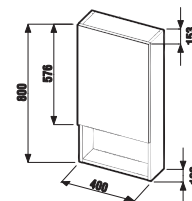

Article number	Description	Body colour
H 45322 1 038 304 1	mirror cabinet 80 × 40 cm	white X