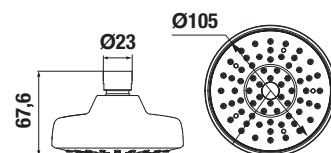

H 3671R 1 004 214 1