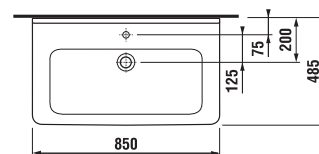

MAGIC FIX JIKA•perla

Article number	Description	yyy: 104	109
H 81042 6 xxx yyy 1	washbasin 85 cm*	x	x
H 81995 1 000 028 1	siphon cover with installation kit (art. nr.: H 89001 5 000 000 1)		

*leveling paste is included in the package

Optional:

H 89034 9 000 000 1	installation kit for washbasins
H 37473 0 004 000 1	washbasin siphon Cubito 5/4" – 32 mm, chrome, brass
H 37242 0 004 010 1	angle valve Cubito 3/8"–1/2", chrome, 2 pcs