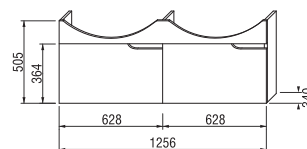

BATHROOM FURNITURE MIO

vanity unit for double washbasin 130 cm

Article number	Description	Body colour (laminate) / front colour (laminate)	
		white/white	white/walnut
H 43416 1 171 500 1	vanity unit for double washbasin 130 cm, with 2 drawers	X	
H 43416 1 171 506 1	vanity unit for double washbasin 130 cm, with 2 drawers		X
H 43417 6 171 500 1	inside drawer for vanity unit for double washbasin 130 cm (1 pc. to each drawer)		X
H 89424 6 000 000 1	space-saving siphon, distance between the corner valves is 200 mm, DN40		X