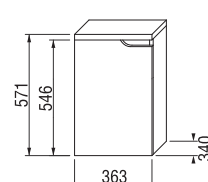

Spare parts can be found on page 282.