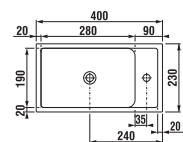

CUBE
PETIT

20 000 CYCLES
Highest quality of the door fitting, tested 20 000 open/close cycles

2-YEARS WARRANTY
for bathroom furniture

vanity unit with washbasin 40 cm

Article number	Description	Body colour/Front colour			
		white	grey	dark oak	cherry
H 45351 1 175 300 1	vanity unit with 1 reversible door, incl. washbasin 40 × 23 cm, with tap hole on the right	X			
H 45351 1 175 301 1	vanity unit with 1 reversible door, incl. washbasin 40 × 23 cm, with tap hole on the right		X		
H 45351 1 175 302 1	vanity unit with 1 reversible door, incl. washbasin 40 × 23 cm, with tap hole on the right			X	
H 45351 1 175 308 1	vanity unit with 1 reversible door, incl. washbasin 40 × 23 cm, with tap hole on the right				X