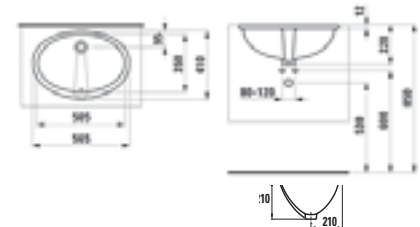

Article number	Description
H 81129 1 000 020 1	built-in grinded washbasin Lipsy, 56.5 cm