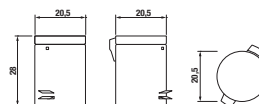

Article number Description
H 3893D 3 004 200 1 trash basket, polished stainless steel, volume 5 l