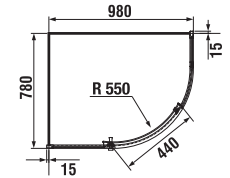

SHOWER ENCLOSURE AND SHOWER TRAY TIGO

shower enclosure

Shower enclosure, asymmetric, bright chrome, JIKA perla surface treatment (inner side), transparent glass.

Article number	Dimension (mm)	Height (mm)	Thickness (mm)	Glass design
H 25121 1 002 668 1	980 × 780	1950	6	transparent
H 25121 1 002 666 1	980 × 780	1950	6	arctic

charge 668 – transparent glass
charge 666 – arctic decor

left/right version

recommended

H 29471 0 004 000 1   H 29471 1 004 000 1   H 29471 2 004 000 1

Article number	Description
H 29471 0 004 000 1	glass wiper, chrome
H 29471 1 004 000 1	glass wiper with enclosure-hung holder, chrome
H 29471 2 004 000 1	glass wiper with wallhung holder, chrome

ceramic shower tray

Article number	Description
H 85221 1 000 000 1	ceramic shower tray, asymmetric, 100 × 80 cm, right
H 85221 1 600 000 1	ceramic shower tray, asymmetric, 100 × 80 cm, right, antislip
H 85221 0 000 000 1	ceramic shower tray, asymmetric, 100 × 80 cm, left
H 85221 0 600 000 1	ceramic shower tray, asymmetric, 100 × 80 cm, left, antislip

charge 000 - white
charge 600 - antislip

Optional:

H 29423 0 000 000 1	siphon for shower trays, $\varnothing$ 90 mm, stainless cover $\varnothing$ 113 mm, flow rate of 54 l/min, including mounting fixtures
H 89910 3 000 000 1	expansion tape between shower tray and wall, 290 × 50 mm

Spare parts can be found on page 283.