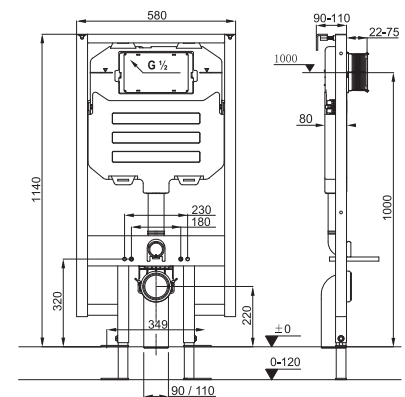

concealed modules

Spare parts can be found on page 285.