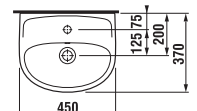

CERAMIC PRODUCTS LYRA PLUS

washbasins 50, 55, 60 and 65 cm

Article number	Description	yyy:	
		104	109
H 81438 1 000 yyy 1	washbasin 50 cm	x	x
H 81438 2 000 yyy 1	washbasin 55 cm	x	x
H 81438 3 000 yyy 1	washbasin 60 cm	x	x
H 81438 4 000 yyy 1	washbasin 65 cm	x	x

Optional:

H 89034 9 000 000 1	installation kit for washbasins
H 89424 9 000 000 1	siphon, chromed ABS, height-adjustable from 175 to 270 mm, high of water seal 75 mm, flow-rate capacity of 45 l, with decorative rings (can also be used without decorative rings).

washbasins 50, 55, 60 and 65 cm with siphon cover

MAGIC FIX

Article number	Description	yyy:	
		104	109
H 81438 1 000 yyy 1	washbasin 50 cm	x	x
H 81438 2 000 yyy 1	washbasin 55 cm	x	x
H 81438 3 000 yyy 1	washbasin 60 cm	x	x
H 81438 4 000 yyy 1	washbasin 65 cm	x	x

H 81939 1 000 000 1 siphon cover with installation kit (art. no.: H 89001 3 000 000 1) only for washbasins 55, 60, 65 cm

Optional:

H 89034 9 000 000 1	installation kit for washbasins
H 89424 9 000 000 1	siphon, chromed ABS, height-adjustable from 175 to 270 mm, high of water seal 75 mm, flow-rate capacity of 45 l, with decorative rings (can also be used without decorative rings).

washbasins 55, 60 and 65 cm with pedestal

Article number	Description	yyy:	
		104	109
H 81438 2 000 yyy 1	washbasin 55 cm	x	x
H 81438 3 000 yyy 1	washbasin 60 cm	x	x
H 81438 4 000 yyy 1	washbasin 65 cm	x	x

H 81995 0 000 020 1 pedestal only for washbasins 55, 60, 65 cm

Optional:

H 89034 9 000 000 1	installation kit for washbasins
H 89424 9 000 000 1	siphon, chromed ABS, height-adjustable from 175 to 270 mm, high of water seal 75 mm, flow-rate capacity of 45 l, with decorative rings (can also be used without decorative rings).

	L	B	H
H 81438 1	500	410	185
H 81438 2	550	450	195
H 81438 3	600	490	195
H 81438 4	650	520	195

small washbasin 45 cm

Article number	Description	yyy:	
		104	109
H 81538 2 000 yyy 1	small washbasin	x	x