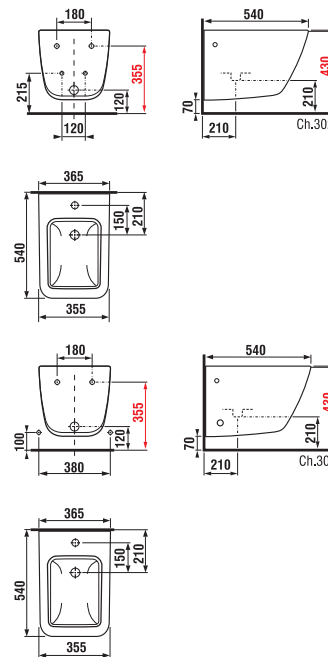

Article number	Description	yyy: 302	304
H 83042 1 xxx yyy 1	wallhung bidet (including Easy fit installation kit)	x	x

Optional:	
H 89269 5 000 000 1	Laufen noise damper kit
H 89461 4 000 000 1	Laufen leveling paste

Spare parts:	
H 89283 8 000 000 1	JIKA Easy fit concealed wall-mounting system