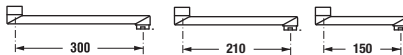

Article number	Description
H 35172 7 004 310 1	wall-mounted sink faucet, spout 210 mm, spacing 100 mm, chrome