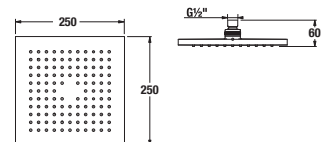

Article number	Description
H 36742 0 004 000 1	head shower, chrome
H 36742 0 004 042 1	head shower, chrome
H 36642 0 004 000 1	shower arm, chrome

Clean touch
Function that facilitates cleaning of shower jets; soft rubbers guarantee easy removal of limescale.