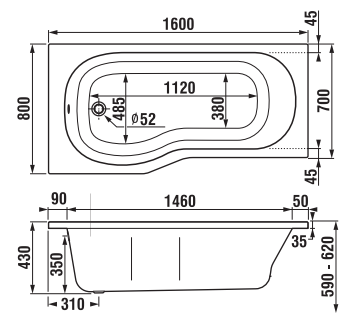

Built-in version