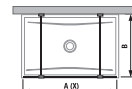

Article number	Glass dimensions (mm)		Shower tray dimensions (mm)	
	X	Z	A	B
H 26742 0	1 180	2 000	1 200	800/900
H 26742 1	1 280	2 000	1 300	800/900
H 26742 2	1 380	2 000	1 400	800/900

glass wall, side-mounted