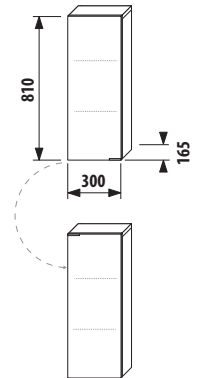

FURNITURE TIGO

deep medium cabinet – right

Article number	Description	Colour body/front				
		creme	mokka	white	green	silver
H 45520 4 021 560 1	deep medium cabinet, 1 drawer, 1 glass shelf, right	X				
H 45520 4 021 429 1	deep medium cabinet, 1 drawer, 1 glass shelf, right		X			
H 45520 4 021 500 1	deep medium cabinet, 1 drawer, 1 glass shelf, right			X		
H 45520 4 021 156 1	deep medium cabinet, 1 drawer, 1 glass shelf, right				X	
H 45530 1 021 004 1	feet, 1 pair					X

shallow upper cabinet – left

Article number	Description	Colour body/front			
		creme	mokka	white	green
H 45528 1 021 560 1	shallow upper cabinet, 2 glass shelves, left doors	X			
H 45528 1 021 429 1	shallow upper cabinet, 2 glass shelves, left doors		X		
H 45528 1 021 500 1	shallow upper cabinet, 2 glass shelves, left doors			X	
H 45528 1 021 156 1	shallow upper cabinet, 2 glass shelves, left doors				X

shallow upper cabinet – right

Article number	Description	Colour body/front			
		creme	mokka	white	green
H 45528 2 021 560 1	shallow upper cabinet, 2 glass shelves, right doors	X			
H 45528 2 021 429 1	shallow upper cabinet, 2 glass shelves, right doors		X		
H 45528 2 021 500 1	shallow upper cabinet, 2 glass shelves, right doors			X	
H 45528 2 021 156 1	shallow upper cabinet, 2 glass shelves, right doors				X