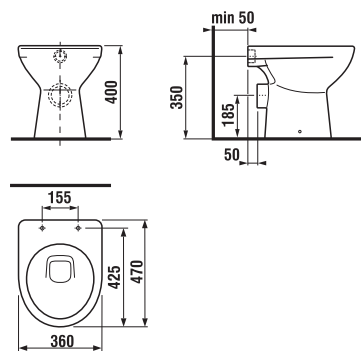

Optional:

H 89338 4 300 063 1	duroplast seat and cover, steel hinges
H 89338 5 300 000 1	seat and cover, Slowclose lowering mechanism, plastic hinges – for wallhung WCs Lyra plus
H 89338 7 000 000 1	seat and cover, thermoplastic, plastic hinges