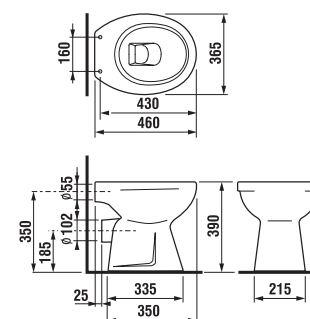

floorstanding WC Zeta plus, horizontal outlet

Spare Article number:	Description	Outlet
H 82174 7 000 000 1	floorstanding WC Zeta plus	→ X

Optional:
H 89327 1 000 000 1 thermoplast seat and cover Zeta, plastic hinges, adjustable length of 400–440 mm