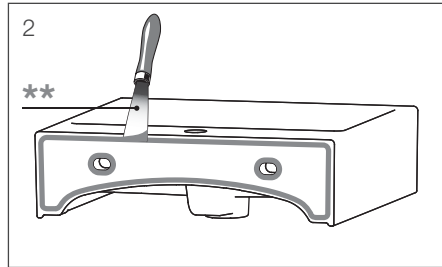

ACCESSORIES FOR BATHROOM CERAMICS

Installation of ceramic products requires **leveling paste** or the **applicable noise damper kit**.

Leveling paste H 89461 4 000 000 1 instalation:

* Liquid soap

** Apply smoothing compound layer of 5-10 mm.