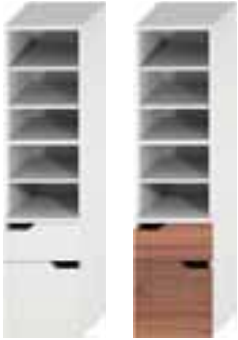

BATHROOM FURNITURE MIO

tall cabinet with 2 drawers

Article number	Description	Body colour (laminate) / front colour (laminate)
H 43419 1 171 500 1	tall cabinet with 2 drawers	white/white X
H 43419 1 171 506 1	tall cabinet with 2 drawers	white/walnut X