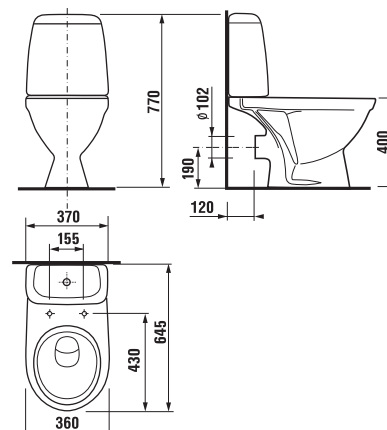

CERAMIC PRODUCTS LYRA PLUS

WC combination Baltic

Article number	Description	Water inlet	Flushing mechanism included	Outlet
H 82428 6 000 242 1	WC combination Baltic	x	x	x
Optional:				
H 89328 1 300 063 1	duroplast seat and cover Baltic			
H 89328 3 300 000 1	duroplast seat and cover Baltic, Slowclose			
H 89327 4 000 000 1	duroplast seat and cover Zeta, plastic hinges			
H 89327 1 000 000 1	thermoplast seat and cover Zeta			
H 89299 9 000 000 1	installation kit for WC			

spare parts for WC combinations Baltic

Article number	Description	Water inlet	Flushing mechanism included	Outlet
H 82238 6 000 000 1	WC pan Baltic			x
H 82828 3 000 000 1	WC cistern Baltic	x		
H 82828 3 000 242 1	WC cistern Baltic (Dual Flush Roca 6/3l)	x	x	
H 89135 4 000 000 1	inlet valve for Baltic (Roca bottom 1/2")	x		
H 89136 2 000 000 1	outlet valve Baltic (Dual Flush Roca)			
H 89136 3 000 000 1	push button Baltic			
H 89417 1 000 000 1	gasket Baltic&Scandia 115x90x10 mm			
H 89127 2 000 000 1	M8x100 Baltic&Scandia, 1 pc			

spare parts for WC combinations Scandia

Article number	Description	Water inlet	Flushing mechanism included	Outlet
H 82528 2 000 000 1	WC pan Scandia for combi complet H 82628 2			x
H 82528 3 000 000 1	WC pan Scandia for combi complet H 82628 3			x x x
H 82528 8 000 000 1	WC pan Scandia for combi complet H 82628 9			x
H 82938 5 000 000 1	WC cistern Scandia	x		
H 82938 5 000 789 1	WC cistern Scandia (Dual Flush Oli 5/3l)	x	x	
H 89128 5 000 000 1	flushing complet Scandia (Dual Flush Oli, 5/3l)	x		
H 82938 4 000 000 1	cover to cistern Scandia H 82938 5			
H 89417 1 000 000 1	gasket Baltic&Scandia 115x90x10 mm			
H 89127 2 000 000 1	M8x100 Baltic&Scandia, 1 pc			

ANTIBAK

Glazed inner ring and water closets drain which prevents dirt from being trapped.

WARRANTY

10 years – ceramic products and bathroom accessories