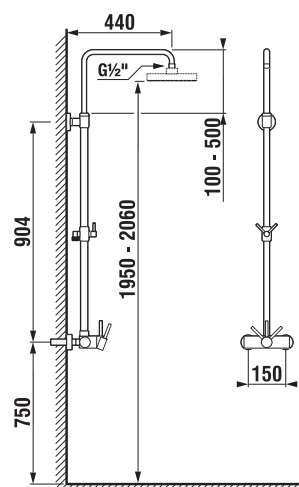

hand shower holder

Article number	Description
H 3691R 0 004 500 1	hand shower holder, 3 positions, chrome

elbow connection

Article number	Description
H 36371 0 004 000 1	Mio elbow connection 1/2", brass, check valve, chrome

shower hose

Article number	Description
H 36227 0 004 011 1	Lyra shower hose 1.7 m, brass with double-lock, chrome
H 36227 0 004 021 1	Lyra shower hose 2 m, brass with double-lock, chrome

All shower hoses feature this anti-twist system, concealed in the hose cone.

It is recommended to combine shower sets, accessories and siphons found in Mio and Rio sections.