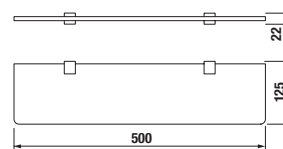

Article number Description
H 38573 1 004 000 1 glass shelf, 500 mm, chrome