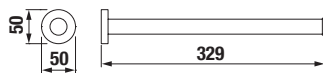

Article number Description
H 38174 7 004 000 1 fixed towel holder, 330 mm, chrom