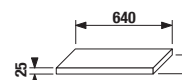

Spare parts can be found on page 282.