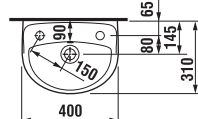

CERAMIC PRODUCTS LYRA PLUS

small washbasin 40 cm

Article number	Description	yyy:		
		105	106	109
H 81538 1 000 yyy 1	small washbasin 40 cm	x	x	x

Optional:

H 89034 9 000 000 1	installation kit for washbasins
H 89424 9 000 000 1	siphon, chromed ABS, height-adjustable from 175 to 270 mm, high of water seal 75 mm, flow-rate capacity of 45 l, with decorative rings (can also be used without decorative rings).

countertop washbasin 55, 60 and 65 cm

Article number	Description	yyy:	
		104	109
H 81338 2 000 yyy 1	washbasin 55 cm	x	x
H 81338 3 000 yyy 1	washbasin 60 cm	x	x
H 81338 4 000 yyy 1	washbasin 65 cm	x	x

Optional:

H 89034 9 000 000 1	installation kit for washbasins

	L	B
55 cm	550	450
60 cm	600	460
65 cm	650	480

countertop washbasin 70 and 80 cm

Article number	Description	yyy:	
		104	109
H 81338 5 000 yyy 1	washbasin 70 cm	x	x
H 81338 7 000 yyy 1	washbasin 80 cm*	x	x

* leveling paste is included in the package

Optional:

H 89034 9 000 000 1	installation kit for washbasins

	L	B
70 cm	700	480
80 cm	800	480

compact wallhung WC

LOWCLOSE
SLOWCLOSE

Article number	Description
H 82338 2 000 000 1	wallhung WC Lyra plus Compact, washdown, length of only 49 cm!!!

Optional:

H 89338 4 300 063 1	seat and cover, duroplast, steel hinges – for wallhung WC Lyra plus
H 89338 5 300 000 1	seat and cover, duroplast, Slowclose lowering mechanism, plastic hinges – for wallhung WCs Lyra plus
H 89338 7 000 000 1	seat and cover, thermoplastic, plastic hinges – for wallhung WC Lyra plus
H 89269 5 000 000 1	Laufen noise damper kit
H 89461 4 000 000 1	Laufen leveling paste

Spare parts can be found on page 281.