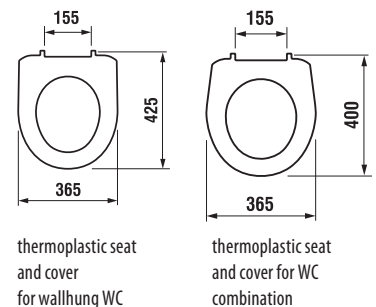

Article number	Description
H 89338 7 000 000 1	seat and cover, thermoplastic, plastic hinges – for wallhung WCs Lyra plus
H 89338 3 000 000 1	seat and cover, thermoplastic, plastic hinges – for WC combinations Lyra plus