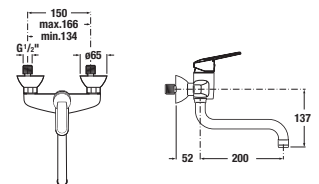

It is recommended to combine with shower sets, accessories and siphons found in Mio, Lyra and Rio sections.

Spare parts can be found on page 284.

Five-year guarantee for all faucets (surface and cartridges)

All faucets are tested for 70 000 cycles

ECODISK
Ecodisk cartridge can control water flow and temperature, achieving up to 50% savings!