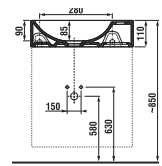

BATHROOM SERIES PETIT

set with washbasin 40 cm

Article number	Description	Body colour/Front colour
		white grey dark oak cherry
H 45351 4 175 300 1	vanity unit with 1 reversible door, incl. washbasin 40 x 23 cm, with tap hole on the right, mirror and lighting	X
H 45351 4 175 301 1	vanity unit with 1 reversible door, incl. washbasin 40 x 23 cm, with tap hole on the right, mirror and lighting	X
H 45351 4 175 302 1	vanity unit with 1 reversible door, incl. washbasin 40 x 23 cm, with tap hole on the right, mirror and lighting	X
H 45351 4 175 308 1	vanity unit with 1 reversible door, incl. washbasin 40 x 23 cm, with tap hole on the right, mirror and lighting	X

1+3 PACK
Vanity unit plus washbasin, mirror cabinet and illumination
- Safe delivery
- Space-saving transport packaging
- Simple handling

lighting

Article number	Description
H 49430 2 039 000 1	double Sunrise lighting for Lyra, IP 44, 2x G9, max. 33 W
H 49430 1 039 000 1	halogen Horizon lighting, IP44, 2x G9, max. 33 W
H 49430 3 176 000 1	Moonbox lighting, IP44, 2x G9, max. 33 W

Other lighting options can be found in the Mirrors and Lighting section.

LIGHTING IN THE BATHROOM

Moonbox lighting units comply with strict European standards IEC 364-7-701.
INSTALLATION OF WIRES SHOULD BE PERFORMED BY AN ELECTRICIAN.

CUBE PETIT