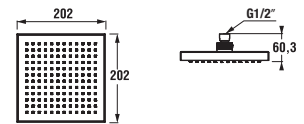

Spare parts can be found on page 284.