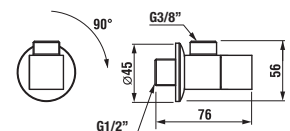

Spare parts can be found on page 284.