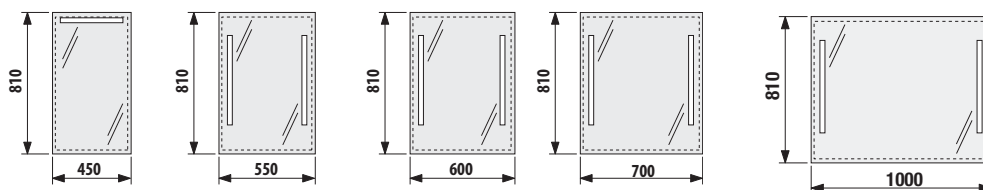

MIRRORS AND LIGHTING

mirror with integrated lighting

Mirror with integrated LED lighting

Article number	Description	Dimension
H 45570 5 173 144 1	mirror with LED lighting, IP44, without switch, for 1 light connection 230 V, bevel 5 mm, with possibility demister foil max. 274 × 274 mm	45 × 81 cm
H 45571 5 173 144 1	mirror with LED lighting, IP44, without switch, for 2 lights connection 230 V, bevel 5 mm, with possibility demister foil max. 274 × 274 mm	55 × 81 cm
H 45572 5 173 144 1	mirror with LED lighting, IP44, without switch, for 2 lights connection 230 V, bevel 5 mm, with possibility demister foil max. 274 × 274 mm	60 × 81 cm
H 45573 5 173 144 1	mirror with LED lighting, IP44, without switch, for 2 lights connection 230 V, bevel 5 mm, with possibility demister foil max. 574 × 274 mm	70 × 81 cm
H 45576 5 173 144 1	mirror with LED lighting, IP44, without switch, for connection 230 V, bevel 5 mm, with possibility demister foil max. 574 × 274 mm	100 × 81 cm