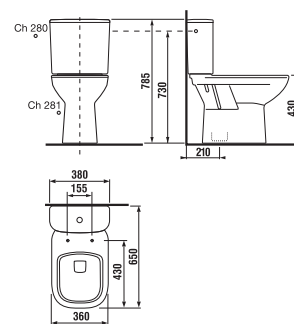

Optional:

H 89361 0 300 063 1	duroplast seat and cover Deep by Jika, removable, steel hinges
H 89361 1 300 063 1	duroplast seat and cover Deep by Jika, removable, steel hinges, Slowclose