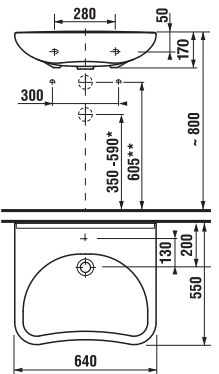

* H 89424 6 000 000 1
** H 89390 2 000 000 1