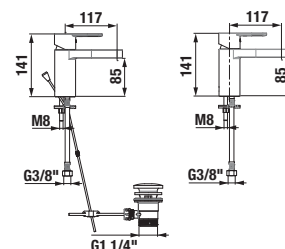

FAUCETS AND ACCESSORIES MIO-N

Mio-N series can be complemented with a sleek pedestal-type single-lever faucet (with automatic outlet) that allures by its perfect curves.

Benefits

- Extended five-year warranty
- Broad range of faucets
- Quality ceramic cartridges $\varnothing$ 40 mm
- Washbasin faucets with water-saving aerators
  Flow rate of 5.7 l/min, Neoperl (Germany)
- Finger-adjustable water flow on sink faucets
- Aerators are made from a special material that prevents scale deposition
- Wall-mounted bathtub and shower faucets feature non-return valves preventing siphonage of dirty water.
- Certified quality connection hoses made of stainless steel by Tucai, industry leader from Spain.
- Shower column equipped with a height-adjustable head shower and two hand-spray holders (fixed holder built into the faucet body, sliding holder on the slide bar).
- Complete assembly, including 100% testing of all faucets.
- Broad range of shower accessories

washbasin faucet

Article number	Description
H 3111V 1 004 111 1	washbasin single-lever faucet, pedestal type, with automatic waste valve, flow rate of 5.7 l/min
H 3111V 1 004 110 1	washbasin single-lever faucet, pedestal type, without waste valve, flow rate of 5.7 l/min

Optional:

H 37271 0 004 010 1	angle valve Mio 3/8"-1/2", chrome, 2 pcs

washbasin faucet

Article number	Description
H 3111V 8 004 120 1	washbasin single-lever faucet, pedestal type, for washbasin bowls without waste valve, flow rate of 5.7 l/min

Optional:

H 37271 0 004 010 1	angle valve Mio 3/8"-1/2", chrome, 2 pcs

Five-year guarantee for all faucets (surface and cartridges).

Two-year guarantee for shower accessories.

All faucets cartridges are tested for 70 000 cycles.

Pearlator with adjustable water flow.

Flow rate of all faucets is 6 l/min.