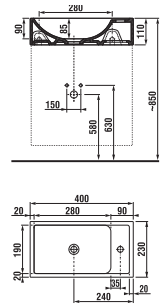

set with washbasin 40 cm