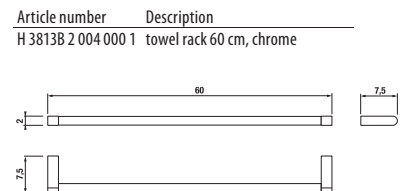

BATHROOM ACCESSORIES PURE