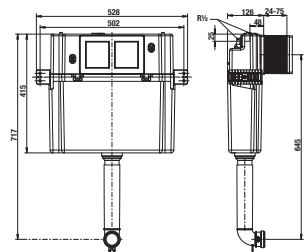

More information in Concealed Modules chapter.