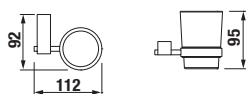

Article number	Description
H 38473 4 004 000 1	double glass tumbler holder, wall mounted, chrome