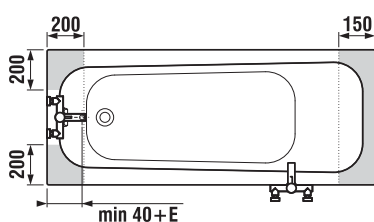

with panel

without panel