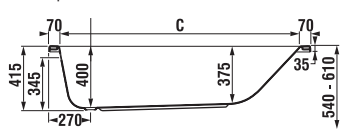

With panel

Without panel