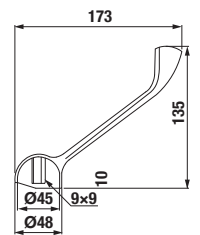

FAUCETS DINO

Benefits

- Aerators, imported from the german producer Neoperl, are made from a special material preventing scale deposition, thus avoiding difficult scrubbing.
- Dino series bathroom faucets feature high-quality ceramic cartridges with Optim Eco flow limiters, furnished by Kerox from Hungary.
- Stainless connecting hoses, produced by the renowned spanish company Tucai.
- Extended five-year warranty.

medical handle

Article number	Description
H 39011 0 004 005 1	medical handle, chrome

wall-mounted sink faucet

Article number	Description
H 35172 7 004 310 1	wall-mounted sink faucet, spout 210 mm, spacing 100 mm, chrome

cold water tap

Article number	Description
H 31572 0 004 000 1	washbasin faucet, only for cold water, chrome