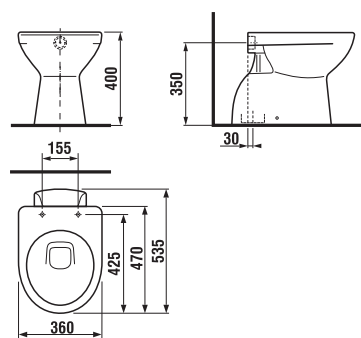

Optional:

H 89338 4 300 063 1	duroplast seat and cover, steel hinges
H 89338 5 300 000 1	seat and cover, Slowclose lowering mechanism, plastic hinges – for wallhung WCs Lyra plus
H 89338 7 000 000 1	seat and cover, thermoplastic, plastic hinges – for wallhung WC Lyra plus