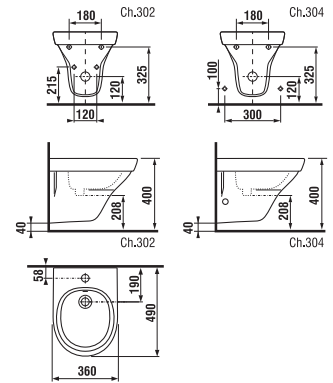

wallhung bidet

Article number	Description
H 83021 1 000 304 1	wallhung bidet, side holes for water inlet
H 83021 1 000 302 1	wallhung bidet, without side holes for water inlet

Optional:

H 89034 9 000 890 1	installation kit with white covers
H 89034 9 000 891 1	installation kit with chrome-plated covers
H 89269 5 000 000 1	Laufen noise damper kit
H 89461 4 000 000 1	Laufen leveling paste