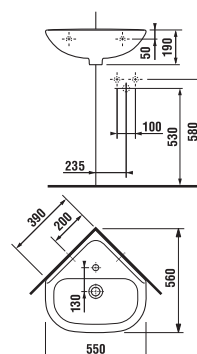

Optional:

H 89034 9 000 000 1	installation kit for washbasins
H 89424 9 000 000 1	siphon, chromed ABS, height-adjustable from 175 to 270 mm, high of water seal 75 mm, flow-rate capacity of 45 l with decorative rings (can also be used without decorative rings).