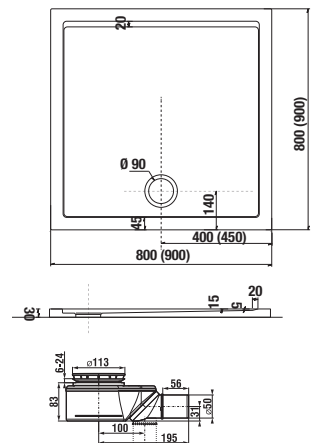

SHOWER TRAYS GEL COAT

shower tray Padana, gel coat, square

Article number	Description
H 21193 1 000 000 1	square shower tray, 800 × 800 mm
H 21193 2 000 000 1	square shower tray, 900 × 900 mm

Padana shower trays are suitable for floor-level integration.

Padana trays are shallow; therefore we recommend H 29423 0, siphon with increased flow rate of 54 l/min.

Optional:

H 29423 0 000 000 1	siphon for shower trays, $\varnothing$ 90 mm, stainless cover $\varnothing$ 113 mm, flow rate of 54 l/min, including mounting fixtures
H 89910 3 000 000 1	expansion tape between shower tray and wall, 290 × 50 mm

shower tray Padana, gel coat, quarter circle

Article number	Description
H 21193 3 000 000 1	quarter circle shower tray, 900 × 900 mm, radius 550 mm

Padana shower trays are suitable for floor-level integration.

Padana trays are shallow; therefore we recommend H 29423 0, siphon with increased flow rate of 54 l/min.

Optional:

H 29423 0 000 000 1	siphon for shower trays, $\varnothing$ 90 mm, stainless cover $\varnothing$ 113 mm, flow rate of 54 l/min, including mounting fixtures
H 89910 3 000 000 1	expansion tape between shower tray and wall, 290 × 50 mm

Spare parts can be found on page 283.