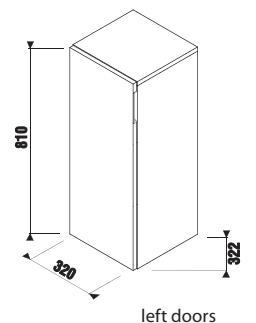

medium cabinet

Article number	Description	Colour		
		white glossy	dark pine	oak
H 43J42 1 110 500 1	medium cabinet, 1 door (left hinged), 2 glass shelves	X		
H 43J42 1 110 461 1	medium cabinet, 1 door (left hinged), 2 glass shelves		X	
H 43J42 1 110 519 1	medium cabinet, 1 door (left hinged), 2 glass shelves			X
H 43J42 1 120 500 1	medium cabinet, 1 door (right hinged), 2 glass shelves	X		
H 43J42 1 120 461 1	medium cabinet, 1 door (right hinged), 2 glass shelves		X	
H 43J42 1 120 519 1	medium cabinet, 1 door (right hinged), 2 glass shelves			X