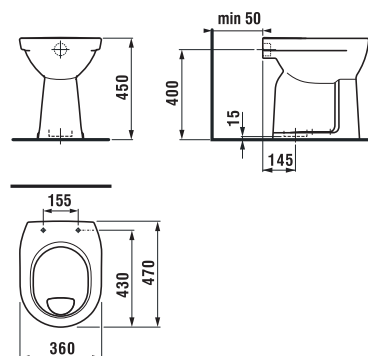

floorstanding WC Zeta plus, vertical outlet

Spare Article number:	Description	Outlet
H 82174 6 000 000 1	floorstanding WC Zeta plus	↓ X

Optional:
H 89327 1 000 000 1 thermoplast seat and cover Zeta, plastic hinges, adjustable length of 400–440 mm