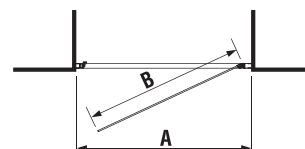

charge 668 – transparent glass
charge 666 – arctic decor

Article number	Dimensional options (mm) to niche		Width (mm) B
	A min	A max	
H 25424 1	765	795	673
H 25424 2	865	895	773
H 25424 3	965	995	873