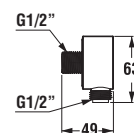

TELESCOPIC SHOWER COLUMN **LYRA**

telescopic shower column with wall-mounted shower faucet

Article number	Description
H 33527 7 004 000 1	wall mounted shower faucet with diverter and shower tube, height-adjustable 40 cm, price without shower accessories

Optional:

H 36771 0 004 041 1	Mio head shower, 1 function, showering part grey plastic
H 36771 0 004 042 1	Mio head shower, 1 function, showering part chrome
H 36227 0 004 011 1	Lyra shower hose 1.7 m, brass with double-lock, chrome
H 36227 0 004 021 1	Lyra shower hose 2 m, brass with double-lock, chrome
H 3611R 0 004 001 1	hand shower, 1 function, chrome
H 3611R 2 004 331 1	hand shower, $\varnothing$ 80 mm, 3 functions
H 3611R 2 004 151 1	hand shower, $\varnothing$ 100 mm, 1 function
H 3611R 2 004 351 1	hand shower, $\varnothing$ 100 mm, 3 functions

In combination with faucets from the Lyra series we recommend Rio shower sets.

hand shower holder

Article number	Description
H 3691R 0 004 500 1	hand shower holder, 3 positions, chrome

elbow connection

Article number	Description
H 36371 0 004 000 1	Mio elbow connection 1/2", brass, check valve, chrome

shower hose

Article number	Description
H 36227 0 004 011 1	Lyra shower hose 1.7 m, brass with double-lock, chrome
H 36227 0 004 021 1	Lyra shower hose 2 m, brass with double-lock, chrome

All shower hoses feature this anti-twist system, concealed in the hose cone.

It is recommended to combine shower sets, accessories and siphons found in Mio and Rio sections.