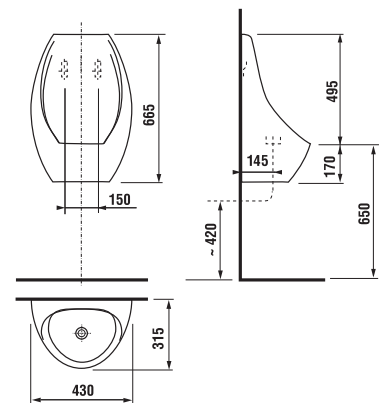

URINALS

urinal Domino

Article number	Description
H 84110 1 000 000 1	urinal Domino

Optional:	
H 89109 9 000 000 1	valve for urinal rinsing
H 89921 0 000 000 1	installation kit for urinal
H 89073 0 000 000 1	siphon
H 89073 2 000 000 1	siphon

Must be equipped with an external flushing valve (either pressure- or electromagnetic type).

Domino – without valve hole

Article number	Description
H 84110 0 000 000 1	urinal Domino, without valve hole

Optional:	
H 89921 0 000 000 1	installation kit for urinal
H 89073 0 000 000 1	siphon
H 89073 2 000 000 1	siphon
H 89480 6 000 000 1	valve for urinal rinsing

Must be equipped with an external flushing valve (either pressure- or electromagnetic type).

urinal partition Split

Article number	Description
H 84760 1 000 000 1	urinal partition Split, including installation kit

We recommend to use concealed module for Urinal System. For more information see page 253.