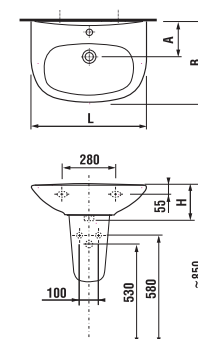

CERAMIC PRODUCTS ZETA

small washbasin 40 cm

Article number	Description	yyy: 104	109
H 81539 3 000 yyy 1	small washbasin 40 cm	X	X
Optional:			
H 89034 9 000 000 1	installation kit for washbasins		

washbasins 50, 55 and 60 cm

Article number	Description	yyy: 104	109
H 81039 0 000 yyy 1	washbasin 50 cm	x	x
H 81039 1 000 yyy 1	washbasin 55 cm	x	x
H 81039 2 000 yyy 1	washbasin 60 cm	x	x

washbasins with siphon cover 50, 55 and 60 cm

Article number	Description	yyy: 104	109
H 81039 0 000 yyy 1	washbasin 50 cm	x	x
H 81039 1 000 yyy 1	washbasin 55 cm	x	x
H 81039 2 000 yyy 1	washbasin 60 cm	x	x
H 81939 1 000 000 1	siphon cover with installation kit (art. no.: H 89001 3 000 000 1)		
Optional:			
H 89034 9 000 000 1	installation kit for washbasins		

washbasins with pedestal 50, 55 and 60 cm

Article number	Description	yyy: 104	109
H 81039 0 000 yyy 1	washbasin 50 cm	x	x
H 81039 1 000 yyy 1	washbasin 55 cm	x	x
H 81039 2 000 yyy 1	washbasin 60 cm	x	x
H 81995 0 000 020 1	pedestal only for washbasins 50, 55, 60 cm		

	L	B	A	H
50 cm	500	400	205	190
55 cm	550	440	205	205
60 cm	600	470	205	205

Spare parts can be found on page 281.