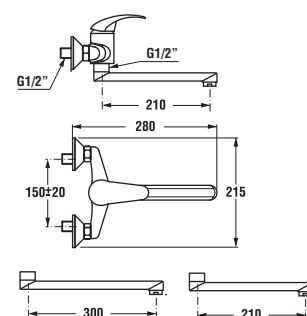

FAUCETS LYRA

OPTIM ECO

You can control water temperature by turning the faucet mixing valve ring. You can regulate water flow by turning out the restrictor screw at the mixing valve shaft.

NEOPERL aerators are made from a special material preventing scale deposition, thus avoiding difficult scrubbing.

Lyra series bathroom faucets feature high-quality ceramic cartridges with OPTIM ECO flow limiters, produced by Kerox from Hungary.

washbasin faucet

Article number	Description
H 31127 1 004 001 1	washbasin faucet with pop-up, chrome
H 31127 1 004 000 1	washbasin faucet without pop-up, chrome

wall mounted sink faucet

Article number	Description
H 35127 7 004 210 1	wall-mounted sink faucet, spout 210 mm, chrome

Spare parts:	
H 35127 0 004 200 1	straight spout 150 mm, chrome
H 39527 0 004 210 1	straight spout 210 mm, chrome
H 39527 0 004 220 1	straight spout 300 mm, chrome

bidet faucet

Article number	Description
H 34127 1 004 001 1	bidet faucet with pop-up, chrome

Five-year guarantee for all faucets (surface and cartridges).

All faucets are tested for 70 000 cycles.

OPTIM ECO

By turning the knob on the cartridge you can easily control the temperature of mixed water; by unscrewing the limiting bolt on the control cartridge valve, you can reduce the water flow.