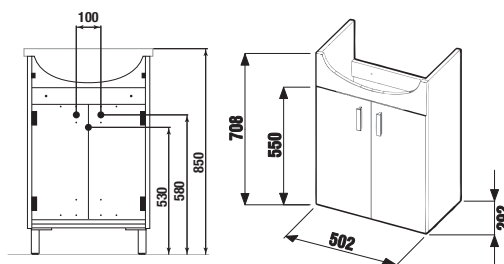

BATHROOM SERIES LYRA PACK

The popular Lyra pack furniture collection offers two types of wallhung vanity units with widths of 53 and 65 cm. Now they can be hung to the wall or fitted with adjustable chrome-plated furniture feet, depending on customer's wish. Complete Lyra pack bathroom may be nicely complemented by a tall cabinet with shelves and Lyra series mirrors.

PACK
1+1

Practical packaging of both products (washbasin and cabinet) in a single box.

vanity unit and washbasin 53 cm

Article number	Description
H 45195 1 432 300 1	vanity unit with 2 doors, including washbasin 53 cm

Lyra pack obsahuje:	
H 81436 1 000 104 1	washbasin Lyra 53 cm
H 45195 2 432 300 1	vanity unit with 2 doors, for WB 53 cm

Optional:	
H 49440 1 039 000 1	feet, chrome-plated, 106-116 mm (1 pair)

PACK
1+1

1+1 PACK
cabinet + washbasin
- Safe delivery
- Space-saving transport packaging
- Simple handling

vanity unit and washbasin 65 cm

Article number	Description
H 45196 1 432 300 1	vanity unit with 2 doors, including washbasin 65 cm

Lyra pack obsahuje:	
H 81436 4 000 104 1	washbasin Lyra 65 cm
H 45196 2 432 300 1	vanity unit with 2 doors, for WB 65 cm

Optional:	
H 49440 1 039 000 1	feet, chrome-plated, 106-116 mm (1 pair)

PACK
1+1

1+1 PACK
cabinet + washbasin
- Safe delivery
- Space-saving transport packaging
- Simple handling

tall cabinet

Article number	Description
H 45197 1 432 300 1	tall cabinet, 6 shelves, 2 doors left/right

Lyra collection mirrors and Horizon lightnings are recommended for Lyra collection.

Customer-selected handle attachment style, either vertical or horizontal.