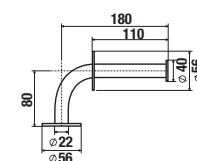

BARRIER-FREE BATHROOM UNIVERSUM

mirror

Article number	Description
H 38971 7 003 000 1	adjustable mirror, with lever, stainless steel
H 38971 9 003 000 1	adjustable mirror, without lever, stainless steel

shower seat

Article number	Description
H 38971 8 003 000 1	shower seat, wallhung, folding, stainless steel (load capacity max. 120 kg)

folding set

Article number	Description
H 38971 0 000 000 1	folding set for WC, stainless steel

bathtub handrail

Article number	Description
H 38971 3 003 000 1	bathtub handrail 305/420 mm, fixed, left, stainless steel
H 38972 3 003 000 1	bathtub handrail 305/420 mm, fixed, right (see figure), stainless steel

toilet roll holder

Article number	Description
H 38472 2 000 110 1	toilet roll holder, without a cover, white

SYSTEM HANDICAP

Article number	Description
H 89364 2 000 000 1	System HANDICAP for toilet handbar attachment, designed for mounting onto Modul frames

Right/left variation that can be used for flush-mounted wallhung WC modules, as well as bidets and washbasins.

To install Handicap WC system, you need to bolt up one side of the module to the supporting frame of the flush-mounted module (for WC, washbasin or bidet) and the other side to the metallic plasterboard structure.

Spare parts can be found at www.jika.eu, section **SERVICE**.