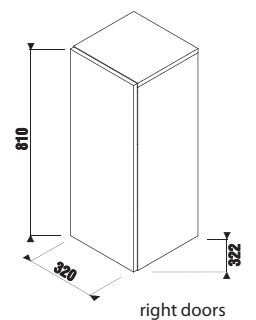

medium cabinet

Article number	Description	Colour		
		white glossy	dark pine	oak
H 43J42 1 110 500 1	medium cabinet, 1 door (left hinged), 2 glass shelves	X		
H 43J42 1 110 461 1	medium cabinet, 1 door (left hinged), 2 glass shelves		X	
H 43J42 1 110 519 1	medium cabinet, 1 door (left hinged), 2 glass shelves			X
H 43J42 1 120 500 1	medium cabinet, 1 door (right hinged), 2 glass shelves	X		
H 43J42 1 120 461 1	medium cabinet, 1 door (right hinged), 2 glass shelves		X	
H 43J42 1 120 519 1	medium cabinet, 1 door (right hinged), 2 glass shelves			X