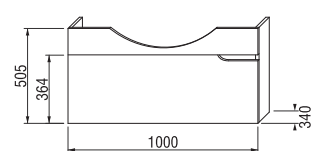

BATHROOM FURNITURE MIO

vanity unit for double washbasin 130 cm

Article number	Description	Body colour (laminate) / front colour (laminate)	
		white/white	white/walnut
H 43416 1 171 500 1	vanity unit for double washbasin 130 cm, with 2 drawers	X	
H 43416 1 171 506 1	vanity unit for double washbasin 130 cm, with 2 drawers		X
H 43417 6 171 500 1	inside drawer for vanity unit for double washbasin 130 cm (1 pc. to each drawer)		X
H 89424 6 000 000 1	space-saving siphon, distance between the corner valves is 200 mm, DN40		X