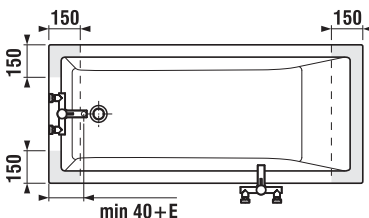

These areas are recommended for placing a bathtub outlet or a bathtub mixer outlet.

Areas shown in this colour that are not recommended for placing a bathtub outlet or a bathtub mixer outlet.

	A	B	C	D	E	F
180 × 80 cm	1800	800	1660	670	1345	525
170 × 75 cm	1700	750	1560	620	1240	475
170 × 70 cm	1700	700	1560	570	1140	425
160 × 75 cm	1600	750	1460	620	1140	475
160 × 70 cm	1600	700	1460	570	1140	425