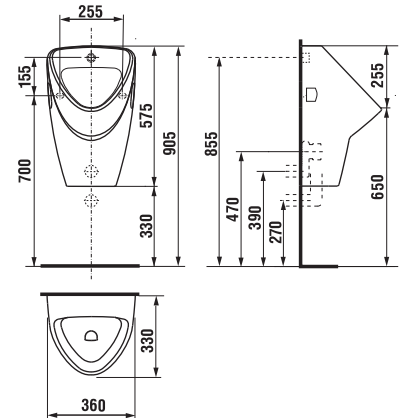

URINALS

power supply

Article number	Description
H 89507 1 000 000 1	power supply for up to 5 urinals Golem Antivandal, Domino Sensor, 24 V, 50 Hz
H 89507 2 000 000 1	power supply for up to 9 urinals Golem Antivandal, Domino Sensor, 24 V, 50 Hz

Golem, siphonic urinal with inner water inlet

Article number	Description
H 84306 0 000 000 1	siphonic urinal Golem
Optional:	
H 89034 9 000 890 1	installation kit with white covers
H 89034 9 000 891 1	installation kit with chrome-plated covers
H 89200 3 000 000 1	siphon, horizontal/vertical outlet
H 89480 7 000 000 1	tube 1/2", inner water inlet
H 89480 8 000 000 1	rubber seal, inner
H 89106 2 000 000 1	Golem urinal strainer

siphonic urinal Livo with inner water inlet

Article number	Description
H 84020 0 000 000 1	siphonic urinal Livo
Optional:	
H 89253 6 000 890 1	installation kit Livo with white covers
H 89253 6 000 891 1	installation kit Livo with chrome-plated covers
H 89200 3 000 000 1	siphon, horizontal/vertical outlet
H 89480 7 000 000 1	tube 1/2", inner water inlet
H 89480 8 000 000 1	rubber seal, inner
H 89107 3 000 000 1	Livo urinal strainer

ATTENTION! Installation of Livo urinal requires bolts H 89253 6 (thread length 40 mm).

accessories for urinals Golem and Livo with inner water inlet

We recommend to use concealed module for Urinal System. For more information see page 253.

Spare parts can be found on page 286.