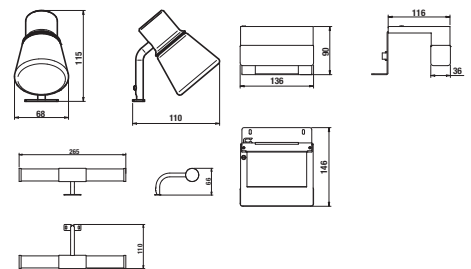

Other lighting options can be found in the Mirrors and Lighting section.