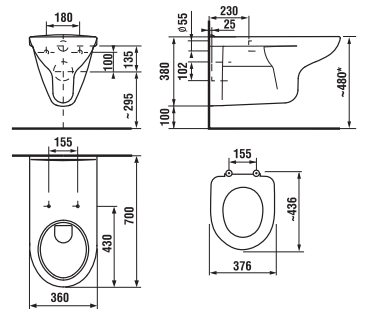

SELECT line

wallhung WC Deep by Jika with extended length

Article number	Description
H 82064 2 000 000 1	wallhung WC washdown, length 70 cm

Optional:

H 89328 2 300 000 1	duroplast seat without cover, plastic hinges
H 89328 2 300 063 1	duroplast seat without cover, steel hinges
H 89011 0 000 000 1	extension supply pipe (1 m Ø 45 mm) to connect the wallhung WC to the standard built-in cisterns