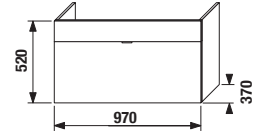

1+1 PACK
cabinet + washbasin