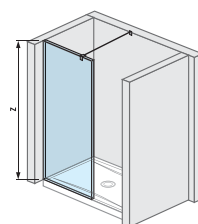

Article number	Glass dimensions (mm)		Shower tray dimensions (mm)		Entrance dimensions (mm)
	X	Z	A	B	
H 26742 9	684	2 000	1 200/1300	800/900	516/616
H 26842 0	784	2 000	1 400	800/900	616

Article number	Description
H 26742 3 002 668 1	glass wall, side-mounted 120 cm, for shower trays 120×80 cm and 120×90 cm, JIKA perla Glass finish, incl. side moulding and a bracket
H 26742 4 002 668 1	glass wall, side-mounted 130 cm, for shower trays 130×80 cm and 130×90 cm, JIKA perla Glass finish, incl. side moulding and a bracket
H 26742 5 002 668 1	glass wall, side-mounted 140 cm, for shower trays 140×80 cm and 140×90 cm, JIKA perla Glass finish, incl. side moulding and a bracket
H 26942 7 002 668 1	glass wall, side-mounted 90 cm, for shower tray 90×90 cm, JIKA perla Glass finish, incl. side moulding and a bracket
H 26942 8 002 668 1	glass wall, side-mounted 100 cm, for shower tray 100×80 cm, JIKA perla Glass finish, incl. side moulding and a bracket