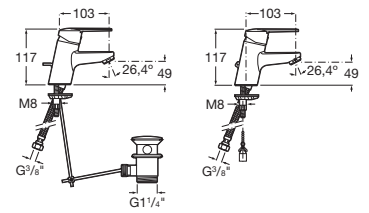

FAUCETS TIGO

washbasin faucet

Article number	Description
H 31118 1 004 001 1	washbasin faucet with pop-up waste, chrome
H 31118 1 004 000 1	washbasin faucet without pop-up waste, chrome
H 31118 1 004 004 1	washbasin faucet with Click-Clack waste, chrome-plated

washbasin faucet with medical lever

Article number	Description
H 31118 1 004 119 1	washbasin faucet with medical lever, without waste outlet, chrome