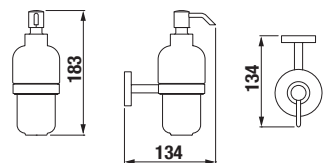

Article number Description
H 38474 5 004 000 1 ceramic soap dispenser wall model, complete, chrome

Article number Description
H 38474 2 004 000 1 soap basket, chrome