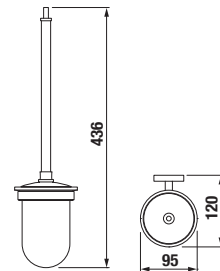

Article number	Description
H 38374 3 004 000 1	glass toilet brush set, wall model, complete, chrome

Article number	Description
H 38174 6 004 000 1	bathtowel rack with towel bar, 58,8 cm, chrome