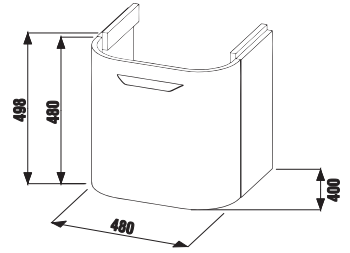

BATHROOM FURNITURE DEEP BY JIKA

vanity unit for washbasin 50 cm

Article number	Description	Body colour/Front
		☐ white ☐ ash ☐ golden oak
H 45413 1 434 500 1	vanity unit for WB 50 cm, 1 drawer, rounded front	X
H 45413 1 434 340 1	vanity unit for WB 50 cm, 1 drawer, rounded front	X
H 45413 1 434 341 1	vanity unit for WB 50 cm, 1 drawer, rounded front	X