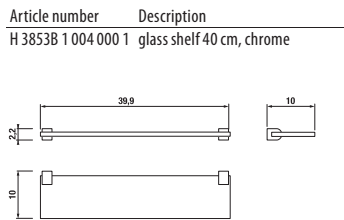

BATHROOM ACCESSORIES PURE