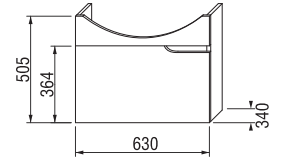

BATHROOM FURNITURE MIO

vanity unit for washbasin 67 cm

Article number	Description	Body colour (laminated) / front colour (laminated)	
		white/white	white/walnut
H 43412 1 171 500 1	vanity unit for washbasin 67 cm, 1 drawer	X	
H 43412 1 171 506 1	vanity unit for washbasin 67 cm, 1 drawer		X
H 43417 2 171 500 1	inside drawer for vanity unit for washbasin 67 cm		X
H 89424 6 000 000 1	space-saving siphon, distance between the corner valves is 200 mm, DN40		X

vanity unit for washbasin 75 cm

Article number	Description	Body colour (laminated) / front colour (laminated)	
		white/white	white/walnut
H 43413 1 171 500 1	vanity unit for washbasin 75 cm, 1 drawer	X	
H 43413 1 171 506 1	vanity unit for washbasin 75 cm, 1 drawer		X
H 43417 3 171 500 1	inside drawer for vanity unit for washbasin 75 cm		X
H 89424 6 000 000 1	space-saving siphon, distance between the corner valves is 200 mm, DN40		X

vanity unit for washbasin 85 cm

Article number	Description	Body colour (laminated) / front colour (laminated)	
		white/white	white/walnut
H 43414 1 171 500 1	vanity unit for washbasin 85 cm, 1 drawer	X	
H 43414 1 171 506 1	vanity unit for washbasin 85 cm, 1 drawer		X
H 43417 4 171 500 1	inside drawer for vanity unit for washbasin 85 cm		X
H 89424 6 000 000 1	space-saving siphon, distance between the corner valves is 200 mm, DN40		X

vanity unit for washbasin 105 cm

Article number	Description	Body colour (laminated) / front colour (laminated)	
		white/white	white/walnut
H 43415 1 171 500 1	vanity unit for washbasin 105 cm, 1 drawer	X	
H 43415 1 171 506 1	vanity unit for washbasin 105 cm, 1 drawer		X
H 43417 5 171 500 1	inside drawer for vanity unit for washbasin 105 cm		X
H 89424 6 000 000 1	space-saving siphon, distance between the corner valves is 200 mm, DN40		X