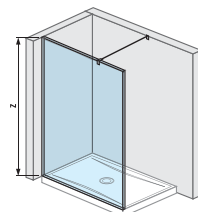

Article number	Glass dimensions (mm)		Shower tray dimensions (mm)	
	X	Z	A	B
H 26742 3	1 184	2 000	1 200	800/900
H 26742 4	1 284	2 000	1 300	800/900
H 26742 5	1 384	2 000	1 400	800/900
H 26942 7	884	2 000	900	900
H 26942 8	984	2 000	1 000	800

„L“ glass wall

Article number	Description
H 26942 1 002 668 1	„L“ glass wall 120×80 cm for shower tray 120×80 cm, incl. side moulding, moulding to join two glass panes and a bracket, JIKA perla Glass finish
H 26942 2 002 668 1	„L“ glass wall 120×90 cm for shower tray 120×90 cm, incl. side moulding, moulding to join two glass panes and a bracket, JIKA perla Glass finish
H 26942 3 002 668 1	„L“ glass wall 130×80 cm for shower tray 130×80 cm, incl. side moulding, moulding to join two glass panes and a bracket, JIKA perla Glass finish
H 26942 4 002 668 1	„L“ glass wall 130×90 cm for shower tray 130×90 cm, incl. side moulding, moulding to join two glass panes and a bracket, JIKA perla Glass finish
H 26942 5 002 668 1	„L“ glass wall 140×80 cm for shower tray 140×80 cm, incl. side moulding, moulding to join two glass panes and a bracket, JIKA perla Glass finish
H 26942 6 002 668 1	„L“ glass wall 140×90 cm for shower tray 140×90 cm, incl. side moulding, moulding to join two glass panes and a bracket, JIKA perla Glass finish