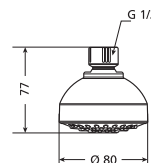

SHOWER ACCESSORIES RIO

head shower

Article number	Description
H 3671R 1 004 210 1	head shower, Ø 80 mm, 1 function, adjustable by 30°, chrome

Optional:	
H 3661R 0 004 004 1	shower arm, chrome (option order)

head shower

Article number	Description
H 3671R 1 004 214 1	head shower, Ø 100 mm, 1 function
H 3671R 1 004 215 1	head shower, Ø 100 mm, 3 functions

Optional:	
H 3661R 0 004 004 1	shower arm, chrome (option order)

recommended shower sets Rio

Article number	Description
H 3651R 0 004 100 1	shower set (hand shower 1 funktion, chrome shower hose, holder, chrome)
H 3651R 0 004 371 1	shower set (hand shower 1 funktion, chrome shower hose, sliding bar 60 cm, chrome)

SHOWER SET
Shower set includes a hand shower, a hose, and a holder or a shower bar.

Two-year guarantee for shower accessories