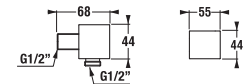

hand shower

Article number	Description
H 36142 0 004 040 1	hand shower Cubito I., chrome
H 36142 0 004 041 1	hand shower Cubito II., chrome

Clean touch

Function that facilitates cleaning of shower jets; soft rubbers guarantee easy removal of limescale.

hand shower holder

Article number	Description
H 38473 7 004 000 1	hand shower holder

elbow connection

Article number	Description
H 36342 0 004 020 1	elbow connection 1/2", chrome

sliding bar

Article number	Description
H 36442 0 004 000 1	sliding bar with shower holder and soap dish, 680 mm, chrome

angle valve, waste valves and bathtub spout

Article number	Description
H 37242 0 004 010 1	angle valve 3/8"-1/2", chrome, 2 pcs
H 39171 0 004 000 1	washbasin waste Click-Clack, chrome-plated
H 37142 7 004 030 1	bathtub spout 1/2", chrome

Shower accessories of individual series are compatible, i.e. they can be easily combined.

For additional shower accessories please see the chapter Other faucets.

Spare parts can be found on page 284.