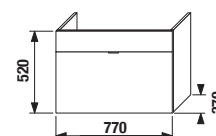

Packed in 2 cardboards: small cabinet and washbasin separately.

1+1 PACK
cabinet + washbasin

vanity unit, incl. washbasin 80 cm

Article number	Description	Colour body/front			
		creme 560	mokka 429	white 500	green 156
H 45517 5 021 560 1	vanity unit, incl. washbasin 80 cm, with tap hole, 1 drawer, cut-out right side	X			
H 45517 5 021 429 1	vanity unit, incl. washbasin 80 cm, with tap hole, 1 drawer, cut-out right side		X		
H 45517 5 021 500 1	vanity unit, incl. washbasin 80 cm, with tap hole, 1 drawer, cut-out right side			X	
H 45517 5 021 156 1	vanity unit, incl. washbasin 80 cm, with tap hole, 1 drawer, cut-out right side				X
H 45531 1 021 500 1	sheet-metal organizer to be fitted on cabinet front/door			X	