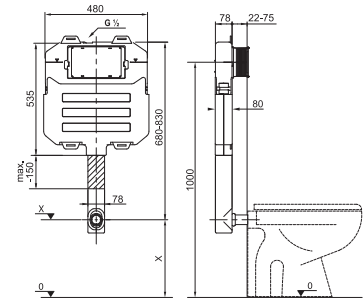

Basic Tank System Compact module for floorstanding closets

Article number	Description
H 89465 0 000 000 1	Basic Tank System Compact for floorstanding closets, - depth 8 cm - wall-mounting and masonry casing required - frame suitable for floorstanding WCs - reduced depth, cistern volume maintained - anti-dew insulated cistern - simple wall-mounting - silent inlet valve - replaceable push-buttons - with a Single or Dual Flush button (not included) - replaceable push-buttons - flush options: 2/4 l, 3/4, 5 l and 3/6 l - insulated elbow, protects from dew formation at the module and water pipes

Basic Tank System module for floorstanding closets

Article number	Description
H 89565 0 000 000 1	Basic Tank System for floorstanding closets, - wall-mounting and masonry casing required - frame suitable for floorstanding WCs - anti-dew insulated cistern - simple wall-mounting - silent inlet valve - replaceable push-buttons - new outlet valve to be able to flush 2/4 l, 3/4, 5 l a 3/6 l - insulated elbow, protects from dew formation at the module and water pipes

The most economical and also the simplest wall-mounted module by JIKA, for freestanding WCs.

More information in Concealed Modules chapter.