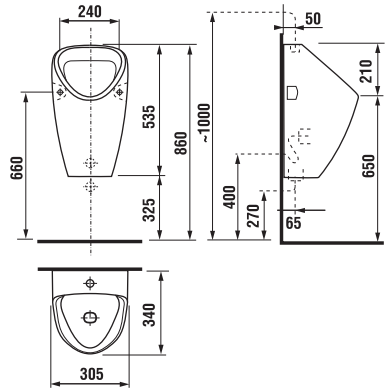

URINALS

urinal flushing device, with infra-red sensor

Article number	Description
H 89482 8 000 000 1	automatic flushing device with infra-red sensor - for urinals with inside water inlet, 24 VDC - reacts to a person present in front of the urinal at the distance below 0.7 m for more than 7.5 secs. - flushing takes place upon person leaving the zone covered by the sensor - flushing time can be pre-set from 0.5 to 15.5 secs. - flushing time setting and optional sensor turn-off via remote control device SLD 03 - sensor turn-off feature - automatic flushing 24 hours upon the last valve activation - to be combined with H 89365 7 000 000 1 URINAL SYSTEM for urinal
H 89407 2 000 000 1	infra-red sensor for flushing device (for H 89482 8), service part

1. technical specifications:
2. stainless steel cover dimensions: 170 × 170 × 10 mm
   - installation box dimensions: approx. 140 × 140 × 75 mm
   - supply voltage: 24 VDC
   - power input: 5 W
   - range covered: 0.3 - 0.7 m
   - recommended operating pressure: 0.1 - 0.6 MPa
   - flow rate: 12 l/min. (estimated)
   - water inlet: external thread G 3/4"
   - water outlet: external thread G 3/4"

Product includes compression-moulded stainless steel cover with control circuits, plastic installation box with a solenoid valve, ball valve and brass screw connections

Golem, siphonic urinal with outer water inlet

Article number	Description
H 84306 1 000 000 1	siphonic urinal Golem
Optional:	
H 89034 9 000 890 1	installation kit with white covers
H 89034 9 000 891 1	installation kit with chrome-plated covers
H 89200 3 000 000 1	siphon, horizontal/vertical outlet
H 89106 2 000 000 1	Golem urinal strainer

siphonic urinal Livo with outer water inlet