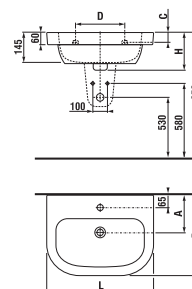

CERAMIC PRODUCTS DEEP BY JIKA

washbasins 50, 55, 60 and 65 cm

Article number	Description	yyy:			
		104	109	134	139
H 81261 1 000 yyy 1	washbasin 50 cm	x	x	x	x
H 81261 2 000 yyy 1	washbasin 55 cm	x	x		
H 81261 3 000 yyy 1	washbasin 60 cm	x	x		
H 81261 4 000 yyy 1	washbasin 65 cm	x	x		

washbasins 50, 55, 60 and 65 cm with siphon cover

Article number	Description	yyy:			
		104	109	134	139
H 81261 1 000 yyy 1	washbasin 50 cm	x	x	x	x
H 81261 2 000 yyy 1	washbasin 55 cm	x	x		
H 81261 3 000 yyy 1	washbasin 60 cm	x	x		
H 81261 4 000 yyy 1	washbasin 65 cm	x	x		
H 81961 1 000 000 1	siphon cover with installation kit (art. nr.: H 89001 3 000 000 1)				

washbasins 50, 55, 60 and 65 cm with pedestal

Article number	Description	yyy:			
		104	109	134	139
H 81261 1 000 yyy 1	washbasin 50 cm	x	x	x	x
H 81261 2 000 yyy 1	washbasin 55 cm	x	x		
H 81261 3 000 yyy 1	washbasin 60 cm	x	x		
H 81261 4 000 yyy 1	washbasin 65 cm	x	x		
H 81961 0 000 000 1	pedestal				

Optional:

H 89034 9 000 000 1	installation kit for washbasins
H 37271 0 004 010 1	Mio angle valve 3/8"-1/2", chrome, 2 pcs
H 37471 0 004 000 1	Mio washbasin siphon, 5/4" - 32 mm, chrome, brass
H 89424 9 000 000 1	siphon, chromed ABS, height-adjustable from 175 to 270 mm, high of water seal 75 mm, flow-rate capacity of 45 l, with decorative rings (can also be used without decorative rings)

	L	B	A	H	C	D
50 cm	500	410	190	180	50	180
55 cm	550	420	195	190	50	280
60 cm	600	450	195	190	50	280
65 cm	650	480	195	190	50	280

small washbasin 45 cm

Article number	Description	yyy:			
		104	109	134	139
H 81561 4 000 yyy 1	small washbasin 45 cm	x	x	x	x

Spare parts can be found on page 281.