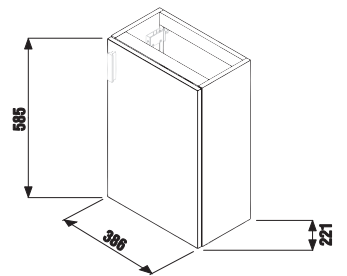

Article number	Description	Body colour/Front colour			
		white	grey	dark oak	cherry
H 45351 2 175 300 1	vanity unit with 1 reversible door, incl. washbasin 40 × 23 cm, with tap hole on the right, mirror cabinet and lighting	X			
H 45351 2 175 301 1	vanity unit with 1 reversible door, incl. washbasin 40 × 23 cm, with tap hole on the right, mirror cabinet and lighting		X		
H 45351 2 175 302 1	vanity unit with 1 reversible door, incl. washbasin 40 × 23 cm, with tap hole on the right, mirror cabinet and lighting			X	
H 45351 2 175 308 1	vanity unit with 1 reversible door, incl. washbasin 40 × 23 cm, with tap hole on the right, mirror cabinet and lighting				X

1+3 PACK
Vanity unit plus washbasin, mirror cabinet and illumination
- Safe delivery
- Space-saving transport packaging
- Simple handling