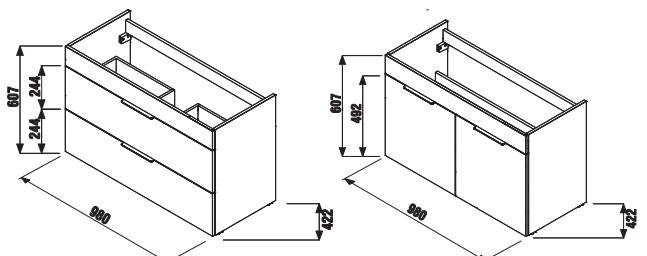

vanity unit with washbasin 100 cm

PACK
1+1

- 1+1 PACK**
cabinet + washbasin
- Safe delivery
- Space-saving transport packaging
- Simple handling

* Cabinets are supplied with black handles.

Article number	Description	Body colour/Front colour	
		white	dark oak
H 45365 1 176 300 1	vanity unit with 2 doors incl. washbasin 100 × 43 cm	X	
H 45365 1 176 302 1	vanity unit with 2 doors incl. washbasin 100 × 43 cm		X
H 45365 2 176 300 1	vanity unit with 2 drawers incl. washbasin 100 × 43 cm	X	
H 45365 2 176 302 1	vanity unit with 2 drawers incl. washbasin 100 × 43 cm		X