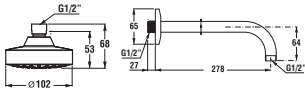

1 function

Article number	Description
H 36771 0 004 020 1	head shower 1 function, Ø 100 mm, adjustable to 30°, chrome
H 36627 0 004 020 1	shower arm, chrome (optional)