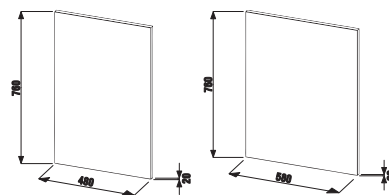

mirror

Article number	Description
H 45416 5 434 500 1	mirror 50 cm, on a baseboard
H 45416 7 434 500 1	mirror 60 cm, on a baseboard