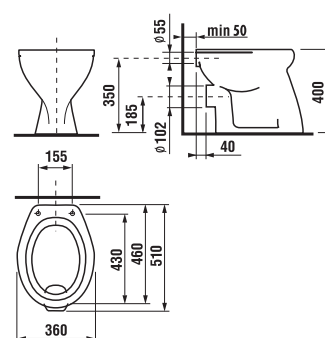

WC OTHERS

floorstanding WC Zeta – vertical outlet

Spare Article number:	Description	Outlet
H 82239 7 000 000 1	WC Zeta with vertical outlet, washdown flushing	↓ X
Optional:		
H 89299 9 000 000 1	installation kit for WC	
H 89327 1 000 000 1	thermoplast seat and cover Zeta, plastic hinges, adjustable length of 400–440 mm	
H 89327 1 000 063 7	thermoplast seat and cover Zeta, steel hinges, (NOTE: limited length adjustability of 407–425 mm).	
H 89770 1 000 000 1	rubber insert - water supply sealing	

floorstanding WC Zeta – horizontal outlet

Spare Article number:	Description	Outlet
H 82239 6 000 000 1	WC Zeta with horizontal outlet, washdown flushing	→ X
Optional:		
H 89299 9 000 000 1	installation kit for WC	
H 89327 1 000 000 1	thermoplast seat and cover Zeta, plastic hinges, adjustable length of 400–440 mm	
H 89327 1 000 063 7	thermoplast seat and cover Zeta, steel hinges, NOTE: limited length adjustability of 407–425 mm).	
H 89770 1 000 000 1	rubber insert - water supply sealing	

floorstanding WC Roman – horizontal outlet

Spare Article number:	Description	Outlet
H 82115 6 000 000 1	klozet Roman s vodorovným Outletom, wash-out flushing	→ X
Optional:		
H 89299 9 000 000 1	installation kit for WC	
H 89770 1 000 000 1	rubber insert - water supply sealing	
H 89337 0 300 000 1	duroplast seat and cover Dino, plastic hinges	
H 89252 0 000 000 1	thermoplast seat and cover	
H 89327 1 000 000 1	thermoplast seat and cover Zeta, plastic hinges, adjustable length of 400–440 mm	
H 89327 1 000 063 7	thermoplast seat and cover Zeta, steel hinges, (NOTE: limited length adjustability of 407–425 mm).