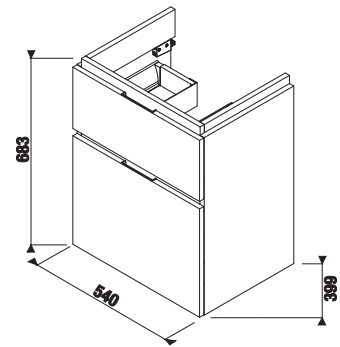

vanity unit for washbasin 55 cm, 2 drawers

Article number	Description	Colour		
		white glossy	dark pine	oak
H 40J42 2 402 500 1	vanity unit for WB 55 cm H 81042 2, 2 drawers	X		
H 40J42 2 402 461 1	vanity unit for WB 55 cm H 81042 2, 2 drawers		X	
H 40J42 2 402 519 1	vanity unit for WB 55 cm H 81042 2, 2 drawers			X

Optional:

H 49440 1 039 000 1 legs for wall-mounted sink cabinets, chrome (1 pair)

Please combine these vanity units with the space-saving JIKA siphon Jika H 89424 6 000 000 1, NOTE: the spacing for corner valves in this case must be 200 mm.