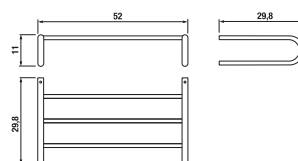

Spare parts can be found at www.jika.eu, section **SERVICE**.