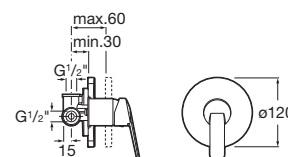

It is recommended to combine with shower sets, accessories and siphons found in Mio, Lyra and Rio sections.