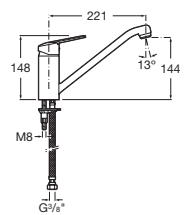

FAUCETS TIGO

wall-mounted sink faucet

Article number	Description
H 35118 7 004 210 1	wall-mounted sink faucet

sink faucet

Article number	Description
H 35118 1 004 200 1	low spout monoblock sink faucet

sink faucet

Article number	Description
H 35118 1 004 000 1	high spout monoblock sink faucet

pull-out sink faucet

Article number	Description
H 35118 1 004 300 1	pull-out sink faucet

Five-year guarantee for all faucets (surface and cartridges)

All faucets are tested for 70 000 cycles

ECODISK
Ecodisk cartridge can control water flow and temperature, achieving up to 50% savings!