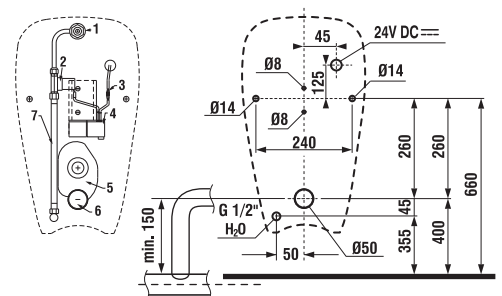

1. 1 - drain fitting
2. 2 - electromagnetic valve
3. 3 - power supply
4. 4 - electronics with radar sensor
5. 5 - siphon (1 l)
6. 6 - waste pipe 50 mm
7. 7 - water inlet

H 89106 2