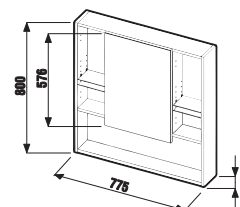

Article number	Description	Body colour
H 45325 1 038 304 1	mirror cabinet 80 × 77,5 cm	white X