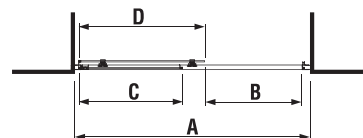

charge 668 – transparent glass
charge 666 – arctic decor

Article number	Dimensional options (mm) to niche		Sliding door (mm) D	Width (mm) fixed wall C	Entrance dimensions (mm) B
	A min	A max			
H 24224 3	965	995	523	415	386,5
H 24224 4	1 165	1 195	623	515	486,5
H 24224 8	1 365	1 395	723	615	586,5