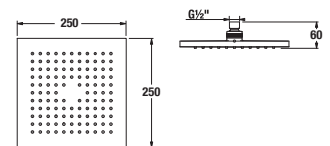

Spare parts can be found on page 284.