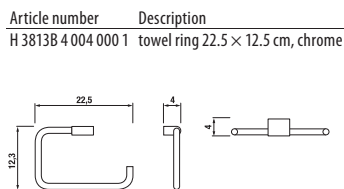

BATHROOM ACCESSORIES PURE