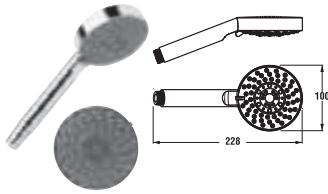

FAUCETS AND ACCESSORIES MIO

hand shower

5 functions

Article number	Description
H 36171 0 004 021 1	hand shower 5 functions: normal, massage, massage + normal, bubbling, bubbling + normal