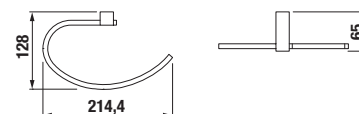

Spare parts can be found at www.jika.eu, section **SERVICE**.