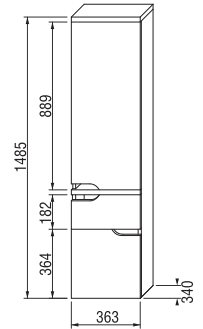

Article number	Description	Body colour (laminated) / front colour (laminated)
H 43419 2 171 500 1	tall cabinet with 2 drawers, right	white/white X
H 43419 2 171 506 1	tall cabinet with 2 drawers, right	white/walnut X