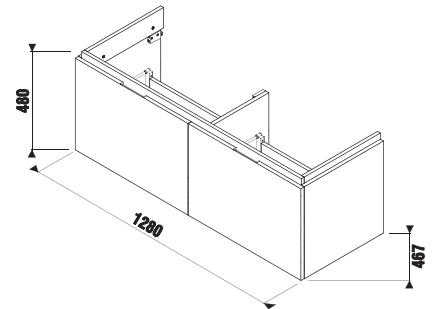

vanity unit for double washbasin 130 cm, 2 drawers

Article number	Description	Colour
		☐ white glossy ☐ dark pine ☐ oak
H 40J42 7 401 500 1	vanity unit for double washbasin 130 cm H 81442 0, 2 drawers	X
H 40J42 7 401 461 1	vanity unit for double washbasin 130 cm H 81442 0, 2 drawers	X
H 40J42 7 401 519 1	vanity unit for double washbasin 130 cm H 81442 0, 2 drawers	X

Please combine these vanity units with the space-saving JIKA siphon H 89424 6 000 000 1, NOTE: the spacing for corner valves in this case must be 200 mm.