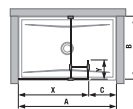

glass wall, side-mounted, incl. short glass

Article number	Description
H 26842 1 002 668 1	glass wall, side-mounted 70 cm, for shower trays 120×80 cm, 120×90 cm, 130×80 cm and 130×90 cm, JIKA perla Glass finish, incl. short glass, moulding to join two glass panes, side moulding and a bracket
H 26842 2 002 668 1	glass wall, side-mounted 80 cm for shower trays 140×80 cm and 140×90 cm, JIKA perla Glass finish, incl. short glass, moulding to join two glass panes, side moulding and a bracket

Article number	Glass dimensions (mm)			Shower tray dimensions (mm)		Entrance dimensions (mm)
	X	Y	Z	A	B	C
H 26842 1	697	200	2 000	1 200/1300	800/900	503/603
H 26842 2	797	200	2 000	1 400	800/900	603

Article number	Description
H 26742 6 002 668 1	glass wall, side-mounted 120 cm, for shower trays 120×80 cm and 120×90 cm, JIKA perla Glass finish, incl. short glass, moulding to join two glass panes, side moulding and a bracket
H 26742 7 002 668 1	glass wall, side-mounted 130 cm, for shower trays 130×80 cm and 130×90 cm, JIKA perla Glass finish, incl. short glass, moulding to join two glass panes, side moulding and a bracket
H 26742 8 002 668 1	glass wall, side-mounted 140 cm, for shower trays 140×80 cm and 140×90 cm, JIKA perla Glass finish, incl. short glass, moulding to join two glass panes, side moulding and a bracket