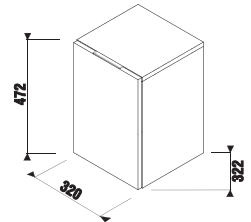

small cabinet

Article number	Description	Colour		
		white glossy	dark pine	oak
H 43J42 0 110 500 1	small cabinet, 1 door (left hinged), 1 glass shelf	X		
H 43J42 0 110 461 1	small cabinet, 1 door (left hinged), 1 glass shelf		X	
H 43J42 0 110 519 1	small cabinet, 1 door (left hinged), 1 glass shelf			X
H 43J42 0 120 500 1	small cabinet, 1 door (right hinged), 1 glass shelf	X		
H 43J42 0 120 461 1	small cabinet, 1 door (right hinged), 1 glass shelf		X	
H 43J42 0 120 519 1	small cabinet, 1 door (right hinged), 1 glass shelf			X