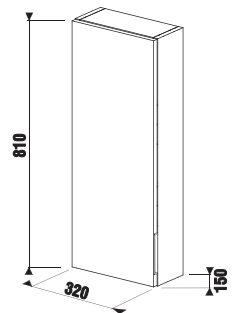

medium shallow cabinet

right doors