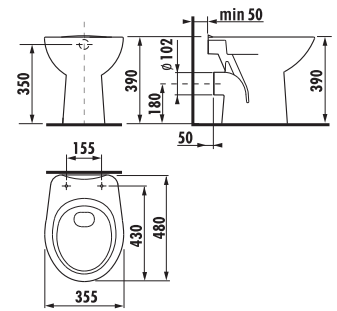

Article number	Description	Outlet
H 82239 6 000 000 1	WC Zeta with horizontal outlet, washdown flushing	X
Optional:		
H 89299 9 000 000 1	installation kit for WC	
H 89327 1 000 000 1	thermoplast seat and cover Zeta, plastic hinges, adjustable length of 400–440 mm	
H 89327 1 000 063 7	thermoplast seat Zeta, steel hinges (NOTE: limited length adjustability of 407–425 mm).	
H 89770 1 000 000 1	rubber insert - water supply sealing	