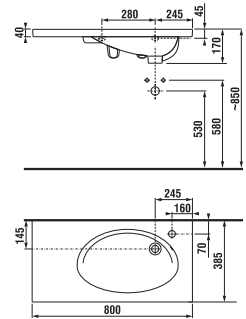

countertop washbasin 65 cm

Article number	Description	yyy: 106	109
H 81221 6 000 yyy 1	countertop washbasin 65 cm	x	x

Optional:

H 38121 1 004 000 1	front-mounted towel rail for Tigo 65 cm washbasin, stainless steel
H 38121 4 004 000 1	side-mounted towel rail for Tigo washbasins, left/right, stainless steel

Front and side holders cannot be installed at the same time.

countertop washbasin 80 cm

Article number	Description	yyy: 106	109
H 81221 8 000 yyy 1	countertop washbasin 80 cm*	x	x

* leveling paste is included in the package

Optional:

H 38121 2 004 000 1	front-mounted towel rail for Tigo 80 cm washbasin, stainless steel
H 38121 4 004 000 1	side-mounted towel rail for Tigo washbasins, left/right, stainless steel

Front and side holders cannot be installed at the same time.

asymmetric countertop washbasin 100 cm

Article number	Description	yyy: 105	106	109
H 81221 7 000 yyy 1	asymmetric countertop washbasin 100 cm* (washbasin on the left side)	x		x
H 81221 9 000 yyy 1	asymmetric countertop washbasin 100 cm* (washbasin on the right side)		x	x

* leveling paste is included in the package

Optional:

H 38121 5 004 000 1	front-mounted towel rail for Tigo 100 cm washbasin, stainless steel
H 38121 4 004 000 1	side-mounted towel rail for Tigo washbasins, left/right, stainless steel

Front and side holders cannot be installed at the same time.

Spare parts can be found on page 281.