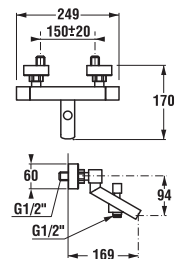

recommended

Accessories	
H 89034 9 000 000 1	installation kit for washbasins
H 37242 0 004 010 1	angle valve, 3/8"-1/2", chrome-plated, 2 pcs
H 37271 0 004 010 1	Mio angle valve, 3/8"-1/2", chrome-plated, 2 pcs
H 37471 0 004 000 1	Mio washbasin siphon, 5/4" (32 mm), chrome-plated, brass
H 37473 0 004 000 1	Cubito washbasin siphon, 5/4" (32 mm), chrome-plated, brass

Spare parts can be found on page 284.