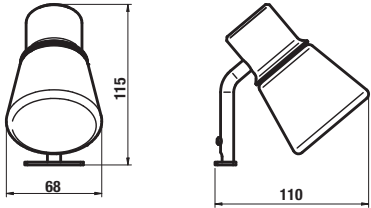

Article number	Description
H 49430 2 039 000 1	double Sunrise lighting for Lyra, IP 44, 2× G9, max. 33 W