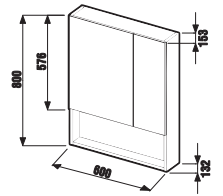

mirror cabinet 80 x 50 cm

Article number	Description	Body colour
H 45323 1 038 304 1	mirror cabinet 80 x 50 cm	white X

mirror cabinet 80 x 60 cm

Article number	Description	Body colour
H 45324 1 038 304 1	mirror cabinet 80 x 60 cm	white X