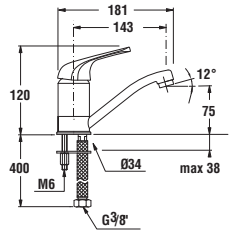

FAUCETS LYRA

sink faucet

Article number	Description
H 35127 1 004 200 1	sink faucet, long swivel spout, chrome
H 31127 1 004 010 1	sink faucet, short swivel spout, chrome

pull-out sink faucet

Article number	Description
H 35127 1 004 300 1	pull-out sink faucet, chrome

medical handle

Article number	Description
H 39127 0 004 000 1	medical handle, chrome

Five-year guarantee for all faucets (surface and cartridges)

All faucets are tested for 70 000 cycles

OPTIM ECO
By turning the knob on the cartridge you can easily control the temperature of mixed water; by unscrewing the limiting bolt on the control cartridge valve, you can reduce the water flow.