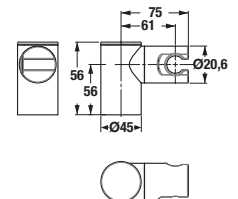

slide bar soap dish Cubito-N

Article number	Description
H 3641X 0 004 811 1	soap dish for slide bar H 3641X 0 004 310 1, chrome-plated

hand shower holder Cubito-N

Article number	Description
H 3691X 0 004 500 1	hand shower holder, adjustable