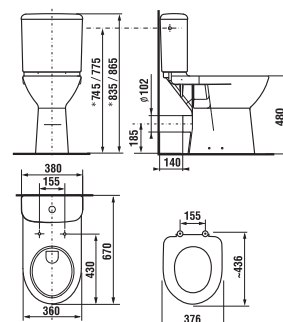

CERAMIC PRODUCTS DEEP BY JIKA

small corner washbasin 45 cm

Article number	Description	yyy: 104
H 81661 2 000 yyy 1	corner small washbasin 45 cm	x

Optional:
H 89034 9 000 000 1 installation kit for washbasins
H 89424 9 000 000 1 siphon, chromed ABS, height-adjustable from 175 to 270 mm, high of water seal 75 mm, flow-rate capacity of 45 l with decorative rings (can also be used without decorative rings).

raised WC combination

50 cm

Article number	Description	Water inlet	Flushing mechanism included	Outlet	Installation kit included
H 82361 6 000 000 1	raised WC pan 50 cm			x	x
H 82361 7 000 000 1	raised WC pan, 50 cm			x	x
H 82761 2 000 241 1	WC cistern	x	x		
H 82761 3 000 242 1	WC cistern		x		

Article number	Description	Water inlet	Flushing mechanism included	Outlet	Installation kit included
H 82361 8 000 000 1	raised WC pan 46 cm			x	x
H 82761 2 000 241 1	WC cistern	x	x		
H 82761 3 000 242 1	WC cistern		x		

Optional:
H 89328 1 300 063 1 duroplast seat and cover Deep by Jika, steel hinges
H 89328 1 300 000 1 duroplast seat and cover Deep by Jika, plastic hinges
H 89328 2 300 000 1 duroplast seat without cover, plastic hinges
H 89328 2 300 063 1 duroplast seat without cover, steel hinges, only in white colour
H 89328 4 300 000 1 duroplast seat and cover Deep by Jika, with lowering system Slowclose

46 cm

spare parts for raised WC combinations

Article number	Description	Water inlet	Flushing mechanism included	Outlet	Outlet	Outlet
H 82461 7 000 000 1	WC pan 50 cm					x
H 82461 6 000 000 1	WC pan 50 cm			x		
H 89135 3 000 000 1	inlet valve	x				
H 89135 4 000 000 1	inlet valve		x			
H 89136 3 000 000 1	push button D2D					
H 89136 2 000 000 1	outlet valve D2D					
H 82761 2 000 000 1	WC cistern	x				
H 82761 3 000 000 1	WC cistern		x			
H 89175 3 000 000 1	installation kit for floorstanding WCs and bidets with hidden fixing					
H 82761 4 000 000 1	cover for cistern					

Spare parts can be found on page 281.