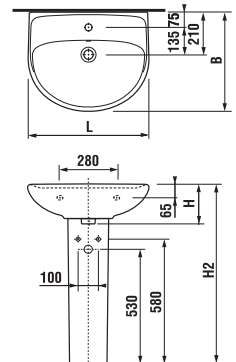

CERAMIC PRODUCTS LYRA PLUS

washbasins 50, 55, 60 and 65 cm

Article number	Description	yyy:	
		104	109
H 81438 1 000 yyy 1	washbasin 50 cm	x	x
H 81438 2 000 yyy 1	washbasin 55 cm	x	x
H 81438 3 000 yyy 1	washbasin 60 cm	x	x
H 81438 4 000 yyy 1	washbasin 65 cm	x	x

Optional:

H 89034 9 000 000 1	installation kit for washbasins
H 89424 9 000 000 1	siphon, chromed ABS, height-adjustable from 175 to 270 mm, high of water seal 75 mm, flow-rate capacity of 45 l, with decorative rings (can also be used without decorative rings).

washbasins 50, 55, 60 and 65 cm with siphon cover

MAGIC FIX

Article number	Description	yyy:	
		104	109
H 81438 1 000 yyy 1	washbasin 50 cm	x	x
H 81438 2 000 yyy 1	washbasin 55 cm	x	x
H 81438 3 000 yyy 1	washbasin 60 cm	x	x
H 81438 4 000 yyy 1	washbasin 65 cm	x	x

H 81939 1 000 000 1 siphon cover with installation kit (art. no.: H 89001 3 000 000 1) only for washbasins 55, 60, 65 cm

Optional:

H 89034 9 000 000 1	installation kit for washbasins
H 89424 9 000 000 1	siphon, chromed ABS, height-adjustable from 175 to 270 mm, high of water seal 75 mm, flow-rate capacity of 45 l, with decorative rings (can also be used without decorative rings).

washbasins 55, 60 and 65 cm with pedestal

Article number	Description	yyy:	
		104	109
H 81438 2 000 yyy 1	washbasin 55 cm	x	x
H 81438 3 000 yyy 1	washbasin 60 cm	x	x
H 81438 4 000 yyy 1	washbasin 65 cm	x	x

H 81995 0 000 020 1 pedestal only for washbasins 55, 60, 65 cm

Optional:

H 89034 9 000 000 1	installation kit for washbasins
H 89424 9 000 000 1	siphon, chromed ABS, height-adjustable from 175 to 270 mm, high of water seal 75 mm, flow-rate capacity of 45 l, with decorative rings (can also be used without decorative rings).

	L	B	H
H 81438 1	500	410	185
H 81438 2	550	450	195
H 81438 3	600	490	195
H 81438 4	650	520	195

small washbasin 45 cm

Article number	Description	yyy:	
		104	109
H 81538 2 000 yyy 1	small washbasin	x	x