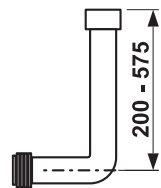

Article number	Description
H 89871 5 000 000 1	plastic tube between a plastic cistern and H 89371 0/1 floorstanding WC