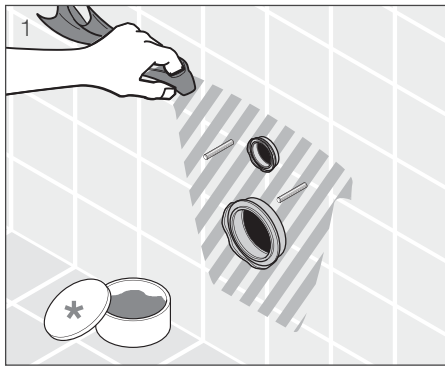

ACCESSORIES FOR BATHROOM CERAMICS

Installation of ceramic products requires **leveling paste** or the **applicable noise damper kit**.

Leveling paste H 89461 4 000 000 1 instalation:

* Liquid soap

** Apply smoothing compound layer of 5-10 mm.