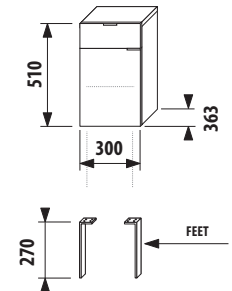

deep medium cabinet – left

Article number	Description	Colour body/front				
		creme	mokka	white	green	silver
H 45520 3 021 560 1	deep medium cabinet, 1 drawer, 1 glass shelf, left	X				
H 45520 3 021 429 1	deep medium cabinet, 1 drawer, 1 glass shelf, left		X			
H 45520 3 021 500 1	deep medium cabinet, 1 drawer, 1 glass shelf, left			X		
H 45520 3 021 156 1	deep medium cabinet, 1 drawer, 1 glass shelf, left				X	
H 45530 1 021 004 1	feet, 1 pair					X

Spare parts can be found on page 282.