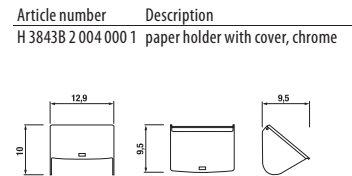

BATHROOM ACCESSORIES PURE