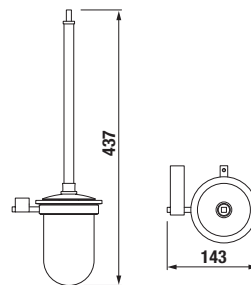

Article number Description
H 38373 3 004 000 1 glass toilet brush set, wall model, complete, chrome