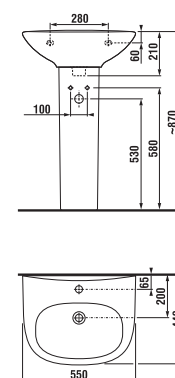

Spare parts can be found on page 281.