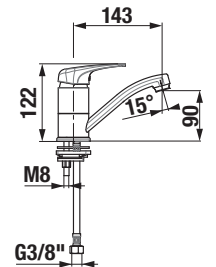

It is recommended to combine with shower sets, accessories and siphons found in Mio and Rio sections.

Spare parts can be found on page 284.

Five-year guarantee for all faucets (surface and cartridges)

All faucets are tested for 70 000 cycles

6 l/min Water flow rate

ECODISK
Ecodisk cartridge can control water flow and temperature, achieving up to 50% savings!