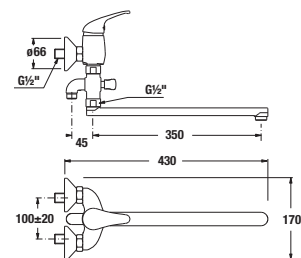

FAUCETS DINO

bath/shower faucet without shower set

Article number	Description
H 32172 7 004 300 1	bath/shower faucet without shower set, spacing 100 mm, chrome

bath/shower faucet without shower set

Article number	Description
H 32172 7 004 200 1	bath/shower wall mounted mixer with swivel spout 350 mm, spacing 100 mm, chrome

shower faucet without shower set

Article number	Description
H 33172 7 004 300 1	shower faucet without shower set, spacing 100 mm, chrome

shower hose

Article number	Description
H 36227 0 004 011 1	Lyra shower hose 1.7 m, brass with double-lock, chrome
H 36227 0 004 021 1	Lyra shower hose 2 m, brass with double-lock, chrome

All shower hoses feature this anti-twist system, concealed in the hose cone.

recommended shower sets Rio

Article number	Description
H 3651R 0 004 100 1	shower set (hand shower, stainless steel shower hose, wall bracket), chrome
H 3651R 0 004 371 1	shower set (hand shower, stainless steel shower hose, bar), chrome

SHOWER SET
Shower set includes a hand shower, a hose, and a holder or a shower bar

Spare parts can be found on page 284.

WARRANTY
5 years
on cartridge
and surface

All faucets are tested for 70 000 cycles