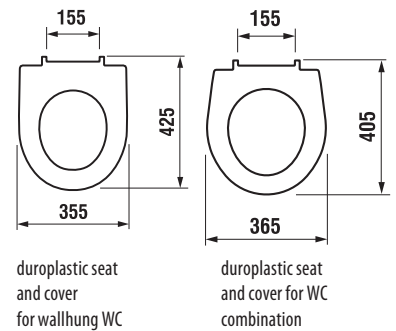

seat and cover, duroplastic

Article number	Description
H 89338 4 300 063 1	seat and cover, duroplast, steel hinges – for wallhung WC Lyra plus
H 89338 5 300 000 1	seat and cover, duroplast, Slowclose lowering mechanism, plastic hinges – for wallhung WCs Lyra plus
H 89338 0 300 063 1	seat and cover, duroplast, steel hinges – for WC combinations Lyra plus
H 89338 1 300 000 1	seat and cover, duroplast, Slowclose lowering mechanism, plastic hinges – for WC combinations Lyra plus