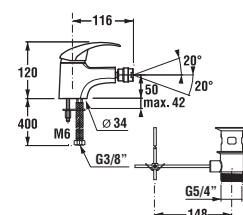

Five-year guarantee for all faucets (surface and cartridges).

All faucets are tested for 70 000 cycles.

OPTIM ECO

By turning the knob on the cartridge you can easily control the temperature of mixed water; by unscrewing the limiting bolt on the control cartridge valve, you can reduce the water flow.