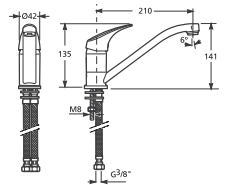

Spare parts can be found on page 284.

WARRANTY
5 years on
cartridge
and surface

All faucets are tested
for 70 000 cycles.