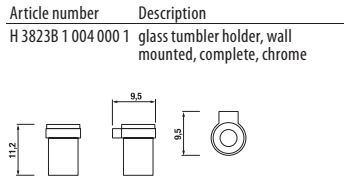

BATHROOM ACCESSORIES PURE