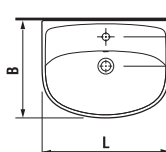

CERAMIC PRODUCTS LYRA PLUS

small washbasin 40 cm

Article number	Description	yyy:		
		105	106	109
H 81538 1 000 yyy 1	small washbasin 40 cm	x	x	x

Optional:

H 89034 9 000 000 1	installation kit for washbasins
H 89424 9 000 000 1	siphon, chromed ABS, height-adjustable from 175 to 270 mm, high of water seal 75 mm, flow-rate capacity of 45 l, with decorative rings (can also be used without decorative rings).

countertop washbasin 55, 60 and 65 cm

Article number	Description	yyy:	
		104	109
H 81338 2 000 yyy 1	washbasin 55 cm	x	x
H 81338 3 000 yyy 1	washbasin 60 cm	x	x
H 81338 4 000 yyy 1	washbasin 65 cm	x	x

Optional:

H 89034 9 000 000 1	installation kit for washbasins

	L	B
55 cm	550	450
60 cm	600	460
65 cm	650	480

countertop washbasin 70 and 80 cm

Article number	Description	yyy:	
		104	109
H 81338 5 000 yyy 1	washbasin 70 cm	x	x
H 81338 7 000 yyy 1	washbasin 80 cm*	x	x

* leveling paste is included in the package

Optional:

H 89034 9 000 000 1	installation kit for washbasins

	L	B
70 cm	700	480
80 cm	800	480

compact wallhung WC

LOWCLOSE
SLOWCLOSE

Article number	Description
H 82338 2 000 000 1	wallhung WC Lyra plus Compact, washdown, length of only 49 cm!!!

Optional:

H 89338 4 300 063 1	seat and cover, duroplast, steel hinges – for wallhung WC Lyra plus
H 89338 5 300 000 1	seat and cover, duroplast, Slowclose lowering mechanism, plastic hinges – for wallhung WCs Lyra plus
H 89338 7 000 000 1	seat and cover, thermoplastic, plastic hinges – for wallhung WC Lyra plus
H 89269 5 000 000 1	Laufen noise damper kit
H 89461 4 000 000 1	Laufen leveling paste

Spare parts can be found on page 281.