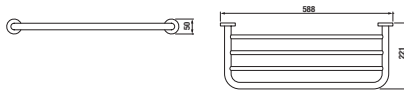

BATHROOM ACCESSORIES MIO

Article number	Description
H 38174 1 004 000 1	towel bar, 55 cm, chrome
H 38174 2 004 000 1	towel bar, 66 cm, chrome

Article number	Description
H 38374 2 004 000 1	reserve toilet paper holder, chrome

Article number	Description
H 38174 3 004 000 1	double towel bar, 55 cm, chrome
H 38174 4 004 000 1	double towel bar, 66 cm, chrome

Article number	Description
H 38374 1 004 000 1	toilet paper holder with cover, chrome

Article number	Description
H 38174 5 004 000 1	bathtowel rack, 58,8 cm, chrome

Article number	Description
H 38374 3 004 000 1	glass toilet brush set, wall model, complete, chrome

Article number	Description
H 38174 6 004 000 1	bathtowel rack with towel bar, 58,8 cm, chrome

Article number	Description
H 29471 0 004 000 1	glass wiper, chrome

Article number	Description
H 38574 1 004 000 1	glass shelf, incl. holders, 50 cm, chrome

Article number	Description
H 29471 1 004 000 1	glass wiper with enclosure-hung holder, chrome

Article number	Description
H 38174 8 004 000 1	towel rail, chrome

Article number	Description
H 29471 2 004 000 1	glass wiper with wallhung holder, chrome