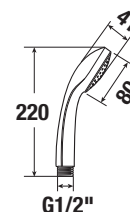

SHOWER ACCESSORIES RIO

hand shower

Article number	Description
H 3611R 0 004 001 1	hand shower, 1 function, chrome

Optional:

H 3621R 0 004 270 1	shower hose 1.7 m, chrome
H 3631R 0 004 150 1	elbow connection 1/2"
H 3691R 0 004 500 1	hand shower holder, adjustable, chrome

hand shower

Article number	Description
H 3611R 2 004 331 1	hand shower, Ø 80 mm, 3 functions

Optional:

H 3621R 0 004 270 1	shower hose 1.7 m, chrome
H 3631R 0 004 150 1	elbow connection 1/2"
H 3691R 0 004 500 1	hand shower holder, adjustable, chrome

hand shower

H 3611R 2 004 151 1

H 3611R 2 004 351 1

Article number	Description
H 3611R 2 004 151 1	hand shower, Ø 100 mm, 1 function
H 3611R 2 004 351 1	hand shower, Ø 100 mm, 3 functions

Optional:

H 3621R 0 004 270 1	shower hose 1.7 m, chrome
H 3631R 0 004 150 1	elbow connection 1/2"
H 3691R 0 004 500 1	hand shower holder, adjustable, chrome

It is recommended to combine shower sets, accessories and siphons found in Mio and Rio sections.

Spare parts can be found on page 284.

Two-year guarantee for shower accessories