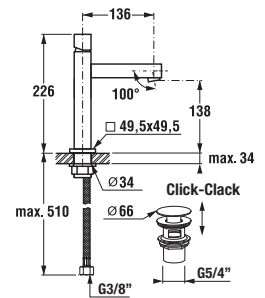

washbasin faucet

Article number	Description
H 31142 1 004 001 1	washbasin faucet with Click-Clack waste, chrome-plated

Optional:	
H 37242 0 004 010 1	angle valve Cubito 3/8"-1/2", chrome, 2 pcs

washbasin high spout faucet

Article number	Description
H 31142 8 004 002 1	washbasin high spout faucet with Click-Clack waste, chrome-plated

Optional:	
H 37242 0 004 010 1	angle valve Cubito 3/8"-1/2", chrome, 2 pcs

bidet faucet

Article number	Description
H 34142 1 004 001 1	bidet faucet with pop-up waste, chrome-plated

Optional:	
H 37242 0 004 010 1	angle valve Cubito 3/8"-1/2", chrome, 2 pcs

bath tub faucet without shower set

Article number	Description
H 32242 7 004 000 1	bath/shower wall mounted faucet w/o shower set, chrome-plated

Optional:	
H 36042 0 004 040 1	shower set I. (hand shower Cubito I., 1 function, hand shower holder, shower hose 1.7 m), chrome
H 36042 0 004 041 1	shower set II. (hand shower Cubito II., 1 function, hand shower holder, shower hose 1.7 m)
H 36042 1 004 040 1	shower set I. (hand shower Cubito I., sliding bar, shower hose 1.7m), chrome
H 36042 1 004 041 1	shower set II. (hand shower Cubito II., sliding bar, shower hose 1.7m), chrome

recommended

Accessories	
H 89034 9 000 000 1	installation kit for washbasins
H 37242 0 004 010 1	angle valve, 3/8"-1/2", chrome-plated, 2 pcs
H 37271 0 004 010 1	Mio angle valve, 3/8"-1/2", chrome-plated, 2 pcs
H 37471 0 004 000 1	Mio washbasin siphon, 5/4" (32 mm), chrome-plated, brass
H 37473 0 004 000 1	Cubito washbasin siphon, 5/4" (32 mm), chrome-plated, brass

Spare parts can be found on page 284.