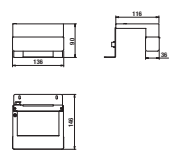

BATHROOM FURNITURE **LYRA**

mirror cabinet 80 x 40 cm

Article number	Description	Body colour
H 45322 1 038 304 1	mirror cabinet 80 x 40 cm	white X

mirror cabinet 80 x 50 cm

Article number	Description	Body colour
H 45323 1 038 304 1	mirror cabinet 80 x 50 cm	white X

mirror cabinet 80 x 60 cm

Article number	Description	Body colour
H 45324 1 038 304 1	mirror cabinet 80 x 60 cm	white X

mirror cabinet 80 x 77,5 cm

Article number	Description	Body colour
H 45325 1 038 304 1	mirror cabinet 80 x 77,5 cm	white X

Moonbox lighting

Article number	Description
H 49430 3 176 000 1	Moonbox lighting IP44, 2x G9, max. 33 W

Sunrise lighting

Article number	Description
H 49430 2 039 000 1	double Sunrise lighting for Lyra, IP 44, 2x G9, max. 33 W

Horizon lighting

Article number	Description
H 49430 1 039 000 1	halogen Horizon lighting, IP44, 2x G9, max. 33 W

furniture feet

Optional:	Description
H 49440 1 039 000 1	feet, chrome-plated, 106-116 mm (1 pair)

Other lighting options can be found in the Mirrors and Lighting section.