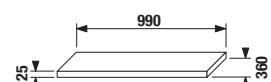

Spare parts can be found on page 282.