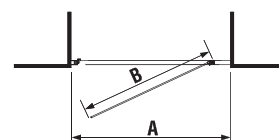

JIKA • perla
GLASS

charge 668 – transparent glass
charge 665 – stripy glass