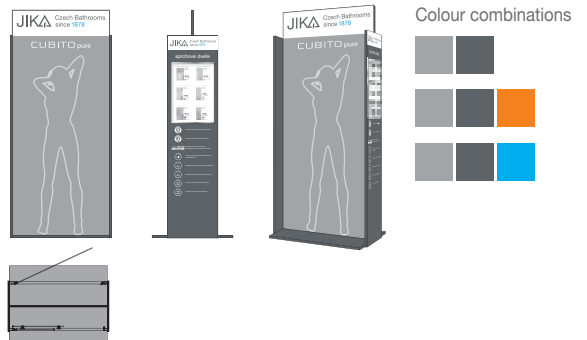

Stands for shower doors

90 x 200 x 120 cm

Stands for faucets and shower accessories

45 x 180 x 35 cm

70 x 180 x 35 cm