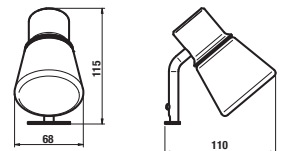

BATHROOM SERIES CUBE

door handle 150 and 200 mm

Article number	Description
H 49158 3 176 000 1	Cube handle 150 mm for vanity units with doors, chrome-plated, 1 pc
H 49158 4 176 000 1	Cube handle 200 mm for vanity units with drawers and for medium cabinets, chrome-plated, 1 pc

feet for furniture

Article number	Description
H 49440 2 176 000 1	Cube feet, chrome-plated, 1 pair, 237-247 mm

Moonbox lighting

Article number	Description
H 49430 3 176 000 1	Moonbox lighting IP44, 2x G9, max. 33 W

Sunrise lighting

Article number	Description
H 49430 2 039 000 1	double Sunrise lighting for Lyra, IP 44, 2x G9, max. 33 W

Horizon lighting

Article number	Description
H 49430 1 039 000 1	halogen Horizon lighting, IP44, 2x G9, max. 33 W

Other lighting options can be found in the Mirrors and Lighting section.

installation dimensions for CUBE furniture

It is recommended to combine Cube series with mirrors of Clear and Lyra series found in mirrors section.