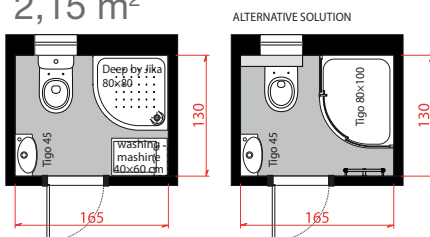

Each centimetre counts in compact bathrooms. With the shortest Tigo combined toilet (depth of only 62 cm) and Tigo washbasin (width of 65 cm) great space is saved, in this manner preventing any feeling of cramped space. Space under the washbasin can be used for a cabinet to store towels. A shower enclosure on a shower tray of 120 × 80 cm would be a perfect choice not only for the elderly.

2,15 m²