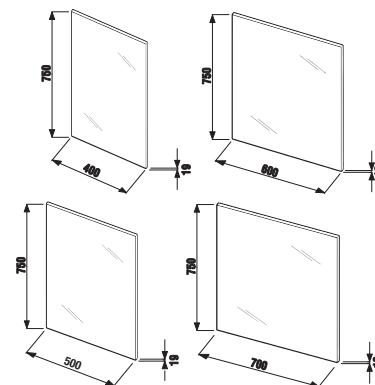

mirror on a baseboard 75 x 40, 50, 60 and 70 cm

Article number	Description	Baseboard colour
		<input type="checkbox"/>
		white
H 45318 1 038 304 1	mirror on a baseboard, 75 x 40 cm	X
H 45319 1 038 304 1	mirror on a baseboard, 75 x 50 cm	X
H 45320 1 038 304 1	mirror on a baseboard, 75 x 60 cm	X
H 45321 1 038 304 1	mirror on a baseboard, 75 x 70 cm	X