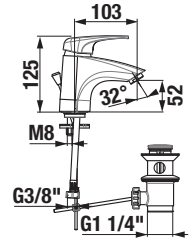

FAUCETS AND ACCESSORIES DEEP BY JIKA

washbasin faucet

Article number	Description
H 3111U 1 004 111 1	washbasin faucet, pedestal type, with automatic outlet, spout 103 mm, flow rate 5,7 l/min
H 3111U 1 004 119 1	washbasin faucet, pedestal type, without automatic outlet, with medical lever, spout 103 mm, flow rate 5,7 l/min
H 3111U 1 004 110 1	washbasin faucet, pedestal type, without automatic outlet, spout 103 mm, flow rate 5,7 l/min

washbasin faucet

Article number	Description
H 3111U 8 004 120 1	washbasin faucet, pedestal type, without automatic outlet, tall version, spout 115 mm, flow rate 5,7 l/min
H 3111U 8 004 129 1	washbasin faucet, pedestal type, without automatic outlet, with medical lever, tall version, spout 115 mm, flow rate 5,7 l/min
H 3111U 8 004 124 1	washbasin faucet, pedestal type, with Click-Clack outlet, tall version, spout 115 mm, flow rate 5,7 l/min

bidet faucet

Article number	Description
H 3411U 1 004 111 1	bidet faucet, pedestal type, with automatic outlet

sink faucet with long spout

Article number	Description
H 3511U 1 004 230 1	sink faucet, pedestal type, swivel spout length 210 mm

sink faucet with short spout

NEW	
Article number	Description
H 3511U 1 004 220 1	sink faucet, pedestal type, swivel spout length 143 mm

It is recommended to combine with shower sets, accessories and siphons found in Mio and Rio sections.

Spare parts can be found on page 284.

Five-year guarantee for all faucets (surface and cartridges)

All faucets are tested for 70 000 cycles

6 l/min Water flow rate

ECODISK
Ecodisk cartridge can control water flow and temperature, achieving up to 50% savings!