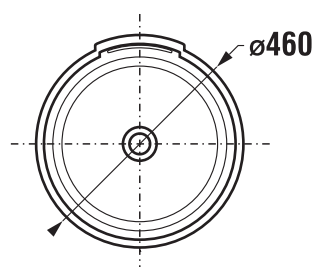

Article number	Description
H 81014 1 000 104 1	JIKA ART Džber (Tub) (with a non-closing waste valve / white ceramic cap H 89818 4 000 028 1)