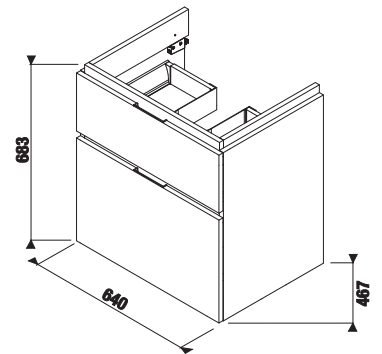

Optional:
H 49440 1 039 000 1 legs for wall-mounted sink cabinets, chrome (1 pair)

Please combine these vanity units with the space-saving JIKA siphon H 89424 6 000 000 1,
NOTE: the spacing for corner valves in this case must be 200 mm.