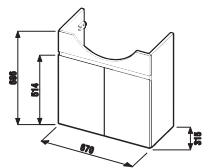

vanity unit under washbasin 65, 70 and 80 cm

Article number	Description	Front colour	Body colour
		☐	☐
		white glossy	white
H 45313 1 038 300 1	vanity unit with 2 doors, for washbasin 65 cm	x	X
H 45314 1 038 300 1	vanity unit with 2 doors, for washbasin 70 cm	x	X
H 45315 1 038 300 1	vanity unit with 2 doors, for washbasin 80 cm	x	X

PLEASE NOTE: The washbasin is not a part of this cabinet, it must be ordered separately.