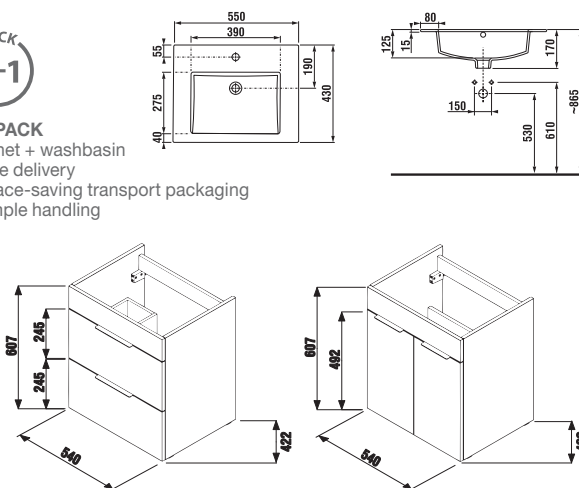

vanity unit with washbasin 55 cm

PACK
1+1

1+1 PACK
cabinet + washbasin
- Safe delivery
- Space-saving transport packaging
- Simple handling

* Cabinets are supplied with black handles.

Article number	Description	Body colour/Front colour	
		white	dark oak
H 45361 1 176 300 1	vanity unit with 2 doors incl. washbasin 55 × 43 cm	X	
H 45361 1 176 302 1	vanity unit with 2 doors incl. washbasin 55 × 43 cm		X
H 45361 2 176 300 1	vanity unit with 2 drawers incl. washbasin 55 × 43 cm	X	
H 45361 2 176 302 1	vanity unit with 2 drawers incl. washbasin 55 × 43 cm		X