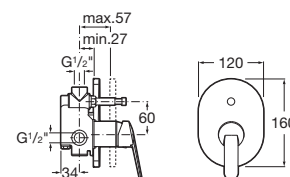

wall-mounted washbasin faucet with medical lever

Article number	Description
H 35118 7 004 239 1	wall-mounted washbasin mixer, with medical lever, swivel spout 200 mm, without pop-up waste, chrom

bath/shower faucet without shower set

Article number	Description
H 32118 7 004 000 1	wall-mounted bath and shower faucet without shower set

wall-mounted shower faucet without shower set

Article number	Description
H 33118 7 004 000 1	wall-mounted shower faucet without shower set

bath/shower concealed faucet without shower set

Article number	Description
H 32118 6 004 000 1	bath/shower concealed faucet without shower set

bath/shower concealed faucet without shower set

Article number	Description
H 33118 6 004 000 1	shower concealed faucet without shower set

It is recommended to combine with shower sets, accessories and siphons found in Mio, Lyra and Rio sections.