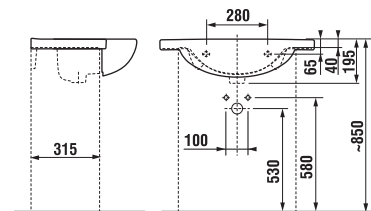

CERAMIC PRODUCTS LYRA PLUS

small washbasin 40 cm

Article number	Description	yyy:		
		105	106	109
H 81538 1 000 yyy 1	small washbasin 40 cm	x	x	x

Optional:

H 89034 9 000 000 1	installation kit for washbasins
H 89424 9 000 000 1	siphon, chromed ABS, height-adjustable from 175 to 270 mm, high of water seal 75 mm, flow-rate capacity of 45 l, with decorative rings (can also be used without decorative rings).

countertop washbasin 55, 60 and 65 cm

Article number	Description	yyy:	
		104	109
H 81338 2 000 yyy 1	washbasin 55 cm	x	x
H 81338 3 000 yyy 1	washbasin 60 cm	x	x
H 81338 4 000 yyy 1	washbasin 65 cm	x	x

Optional:

H 89034 9 000 000 1	installation kit for washbasins

	L	B
55 cm	550	450
60 cm	600	460
65 cm	650	480

countertop washbasin 70 and 80 cm

Article number	Description	yyy:	
		104	109
H 81338 5 000 yyy 1	washbasin 70 cm	x	x
H 81338 7 000 yyy 1	washbasin 80 cm*	x	x

* leveling paste is included in the package

Optional:

H 89034 9 000 000 1	installation kit for washbasins

	L	B
70 cm	700	480
80 cm	800	480

compact wallhung WC

LOWCLOSE
SLOWCLOSE

Article number	Description
H 82338 2 000 000 1	wallhung WC Lyra plus Compact, washdown, length of only 49 cm!!!

Optional:

H 89338 4 300 063 1	seat and cover, duroplast, steel hinges – for wallhung WC Lyra plus
H 89338 5 300 000 1	seat and cover, duroplast, Slowclose lowering mechanism, plastic hinges – for wallhung WCs Lyra plus
H 89338 7 000 000 1	seat and cover, thermoplastic, plastic hinges – for wallhung WC Lyra plus
H 89269 5 000 000 1	Laufen noise damper kit
H 89461 4 000 000 1	Laufen leveling paste

Spare parts can be found on page 281.