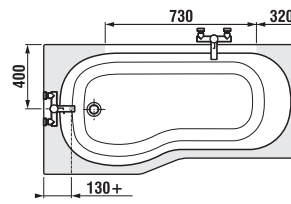

Areas shown in this colour that are not recommended for placing a bathtub outlet or a bathtub mixer outlet.

These areas are recommended for placing a bathtub outlet or a bathtub mixer outlet.

Benefits

- Acrylic bathtubs' material features good insulation properties, making their surfaces nicely warm.
- JIKA sanitary acryl keeps its colour for a long time and it is easy to clean.
- Acrylic panels provide for quick and easy attachment by means of special mounting system, thus being a suitable alternative to costly walling-in.
- Panels are made of the same high-quality and easy-to-maintain 100% acrylate as bathtubs
- If necessary, they provide an easy access to piping underneath the bathtub.