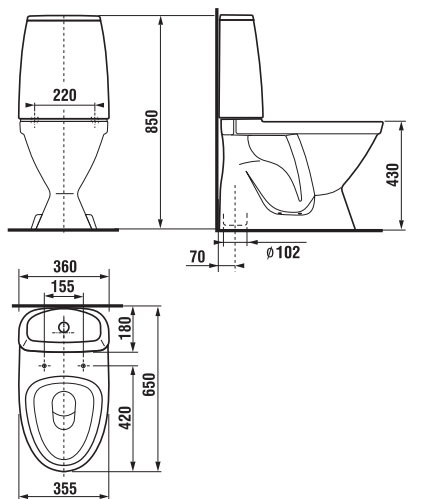

Article number	Description	Water inlet	Flushing mechanism included	Outlet
H 82628 9 000 789 1	WC combination Lyra plus – Scandia, with Dual Flush 5/3 l, height 44 cm, adjustable	x	x	x
Optional:				
H 89299 9 000 000 1	installation kit for WC			
H 89162 2 300 000 1	duroplast seat and cover Scandia, plastic hinges