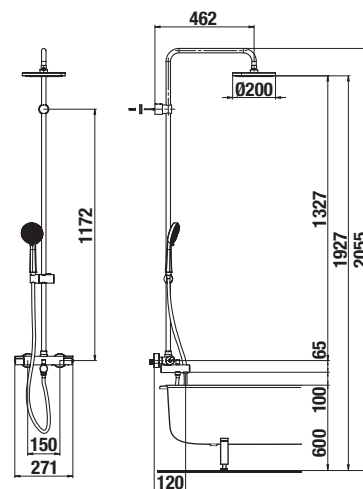

bath/shower column

Article number	Description
H 32371 7 004 571 1	bath/shower thermostatic column (bath/shower faucet with a diverter, head shower $\varnothing$ 200 mm, hand shower $\varnothing$ 100 mm, 3 different functions, shower hose 1.7 m)

MIO

shower thermostatic column

Article number	Description
H 33371 7 004 571 1	shower thermostatic column (shower faucet, head shower $\varnothing$ 200 mm, hand-spray $\varnothing$ 100 mm, 3 different functions, shower hose 1.7 m)

Spare parts can be found on page 284.