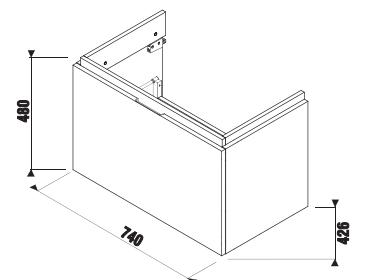

Please combine these vanity units with the space-saving JIKA siphon H 89424 6 000 000 1,
NOTE: the spacing for corner valves in this case must be 200 mm.

Also combine Cubito set with mirrors and lights specified in other sections of this catalogue.