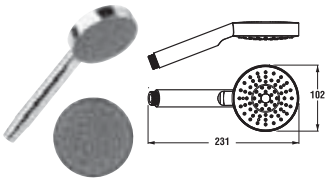

1 function

Article number	Description
H 36171 0 004 020 1	hand shower 1 function, 100 mm, chrome

CLEAN TOUCH

Function that facilitates cleaning of shower jets; soft rubbers guarantee easy removal of limescale.