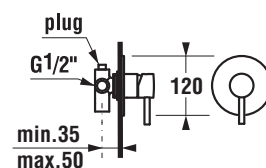

Article number	Description
H 33071 6 004 000 1	concealed shower faucet, chrome
Optional:	
H 36071 0 004 021 1	shower set (hand shower 5 functions, hand shower holder, shower hose 1.7 m), chrome
H 36071 0 004 020 1	shower set (hand shower 1 function, hand shower holder, shower hose 1.7 m), chrome
H 36071 1 004 020 1	shower set (hand shower 1 function, sliding bar, hose 1.7 m)
H 36071 1 004 021 1	shower set (hand shower 5 functions, sliding bar, hose 1.7 m)
H 36371 0 004 000 1	elbow connection 1/2", brass, check valve, chrome