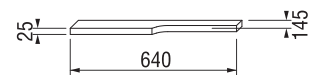

Spare parts:
H 43417 8 171 500 1 washbasin collar 50, 55, 60, 65 cm