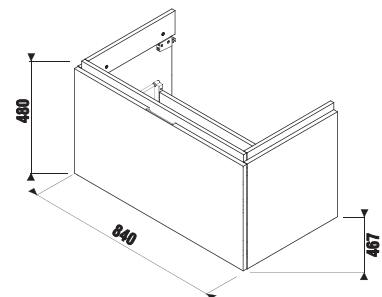

Also combine Cubito set with mirrors and lights specified in other sections of this catalogue.

Spare parts can be found on page 282.