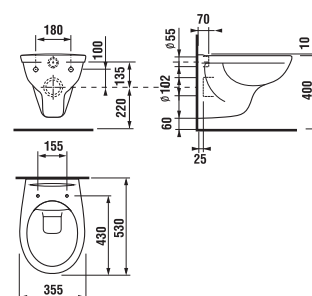

single toilets
rimless