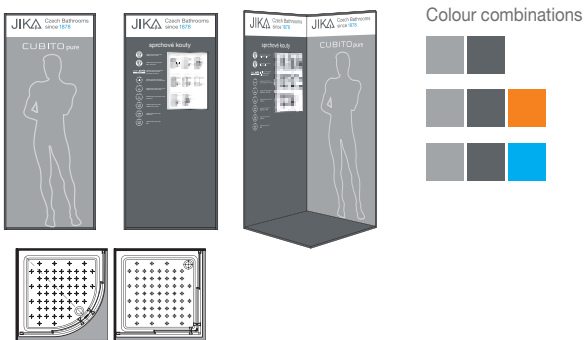

Stands for shower enclosures

90 x 200 x 120 cm

Stands for concealed module

70 x 180 x 35 cm