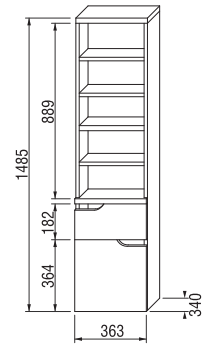

mirror with shelves

Article number	Description	Body colour
H 43421 1 171 500 1	mirror with shelves, right/left	500 white X

mirror on board

Article number	Description	Body colour
H 43422 1 171 500 1	mirror on board, 640 × 573 mm, rotating 90°	500 white X