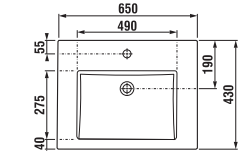

PACK
1+1

1. **1+1 PACK**
   cabinet + washbasin
   - Safe delivery
   - Space-saving transport packaging
   - Simple handling