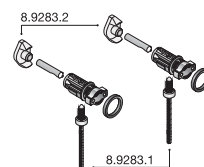

Article number	Description
H 89283 4 000 000 1	JKA Easy fit installation set, bottom mounting, for wall mounting of Mio toilets and bidets

For the complete list of spare parts please see www.jika.eu, section SERVICE.