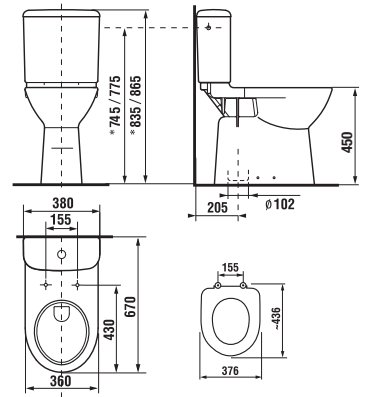

Spare parts:

Article number	Description	Water inlet
H 89135 3 000 000 1	inlet valve	x
H 89135 4 000 000 1	inlet valve	x
H 89136 3 000 000 1	push button D2D	
H 89136 2 000 000 1	outlet valve D2D	
H 82761 2 000 000 1	WC cistern	x
H 82761 3 000 000 1	WC cistern	x
H 89175 3 000 000 1	installation kit for WC and bidets with concealed mounting	

SELECT line

wallhung WC Deep by Jika with extended length

Article number	Description
H 82064 2 000 000 1	wallhung WC washdown, length 70 cm

Optional:

H 89328 2 300 000 1	duroplast seat without cover, plastic hinges
H 89328 2 300 063 1	duroplast seat without cover, steel hinges
H 89011 0 000 000 1	extension supply pipe (1 m Ø 45 mm) to connect the wallhung WC to the standard built-in cisterns