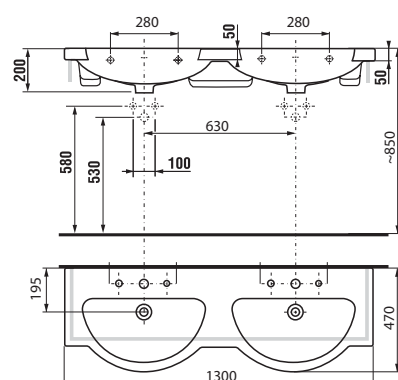

double washbasin 130 cm

JIKA•perla

Article number	Description
H 81471 9 xxx 104 1	double washbasin 130 cm*
Optional:	
H 89034 9 000 000 1	installation kit for washbasins (for double washbasin order 2 pcs)
H 89424 6 000 000 1	space-saving siphon for bathroom furniture Mio and for hospital washbasin Mio (for double washbasin order 2 pcs)

* leveling paste is included in the package