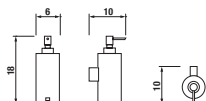

Article number Description
H 3833D 2 004 100 1 wall soap dispenser, volume 192 ml, high 18 cm, chrome

Article number Description
H 3853D 3 004 100 1 grated container 20 cm, chrome