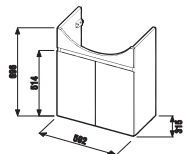

vanity unit under washbasin 65, 70 and 80 cm

Article number	Description	Front colour	Body colour
		☐	☐
		white glossy	white
H 45313 1 038 300 1	vanity unit with 2 doors, for washbasin 65 cm	x	X
H 45314 1 038 300 1	vanity unit with 2 doors, for washbasin 70 cm	x	X
H 45315 1 038 300 1	vanity unit with 2 doors, for washbasin 80 cm	x	X

PLEASE NOTE: The washbasin is not a part of this cabinet, it must be ordered separately.