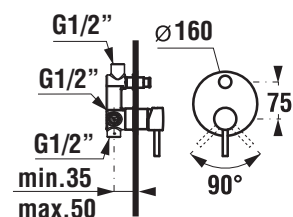

Article number	Description
H 32071 6 004 000 1	concealed bath/shower faucet, chrome
Optional:	
H 36071 0 004 021 1	shower set (hand shower 5 functions, hand shower holder, shower hose 1.7 m), chrome
H 36071 0 004 020 1	shower set (hand shower 1 function, hand shower holder, shower hose 1.7 m), chrome
H 36071 1 004 020 1	shower set (hand shower 1 function, sliding bar, hose 1.7 m)
H 36071 1 004 021 1	shower set (hand shower 5 functions, sliding bar, hose 1.7 m)
H 37171 0 004 020 1	washbasin/bathtub spout 1/2", chrome
H 36371 0 004 000 1	elbow connection 1/2", brass, check valve, chrome