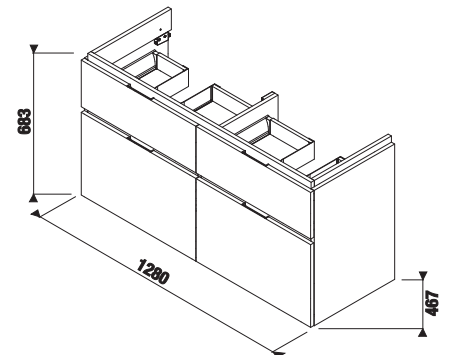

vanity unit for double washbasin 130 cm, 4 drawers

Article number	Description	Colour
		☐ white glossy ☐ dark pine ☐ oak
H 40J42 7 402 500 1	vanity unit for double washbasin 130 cm H 81442 0, 4 drawers	X
H 40J42 7 402 461 1	vanity unit for double washbasin 130 cm H 81442 0, 4 drawers	X
H 40J42 7 402 519 1	vanity unit for double washbasin 130 cm H 81442 0, 4 drawers	X

Optional:

H 49440 1 039 000 1 legs for wall-mounted sink cabinets, chrome (1 pair)

For this 4-drawer cabinet, always use one pair of legs for support H 49440 1 039 000 1.

Please combine these vanity units with the space-saving JIKA siphon H 89424 6 000 000 1, NOTE: the spacing for corner valves in this case must be 200 mm.

Also combine Cubito set with mirrors and lights specified in other sections of this catalogue.