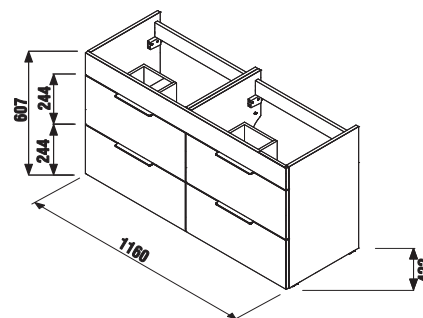

Article number	Description	Body colour/Front colour	
		white	dark oak
H 45366 1 176 300 1	vanity unit with 4 doors incl. double washbasin 120 × 43 cm	X	
H 45366 1 176 302 1	vanity unit with 4 doors incl. double washbasin 120 × 43 cm		X
H 45366 2 176 300 1	vanity unit with 4 drawers incl. double washbasin 120 × 43 cm	X	
H 45366 2 176 302 1	vanity unit with 4 drawers incl. double washbasin 120 × 43 cm		X