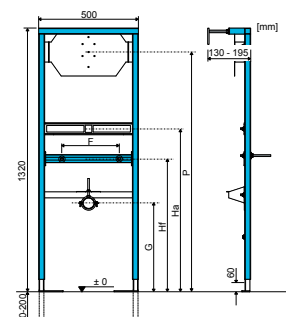

concealed modules

Spare parts can be found on page 285.