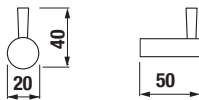

Article number Description
H 38774 1 004 000 1 hook, chrome