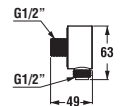

sliding bar Cubito-N

Article number	Description
H 3641X 0 004 310 1	sliding bar, 700 mm

slide bar soap dish Cubito-N

Article number	Description
H 3641X 0 004 811 1	soap dish for slide bar H 3641X 0 004 310 1, chrome-plated

hand shower holder Cubito-N

Article number	Description
H 3691X 0 004 500 1	hand shower holder, adjustable

elbow connection

Article number	Description
H 36371 0 004 000 1	elbow connection 1/2", brass, check valve, chrome

shower hose

Article number	Description
H 36271 0 002 020 1	shower hose 2 m, reinforced PVC, silver
H 3621X 0 000 273 1	shower hose 1,7 m, PVC Satin

All shower hoses feature this Anti-twist system, concealed in the hose cone.

angle valve + waste valve

Article number	Description
H 37171 0 004 020 1	washbasin/bathtub spout 1/2", chrome
H 37271 0 004 010 1	angle valve 3/8"-1/2", chrome, 2 pcs
H 39171 0 004 000 1	washbasin waste Click-Clack, chrome-plated

Shower accessories of individual series are compatible, i.e. they can be easily combined.

Spare parts can be found on page 284.