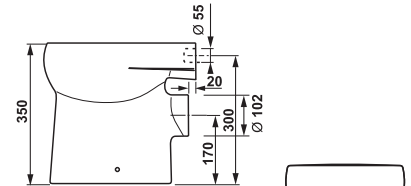

Optional:

Article number	Description	Price white
H 89703 7 300 000 1	duroplast seat Baby without cover, plastic hinges, white	21.3 €
H 89703 7 323 000 1	duroplast seat Baby, green, without cover, plastic hinges	
H 89703 7 324 000 1	duroplast seat Baby, pink, without cover, plastic hinges	