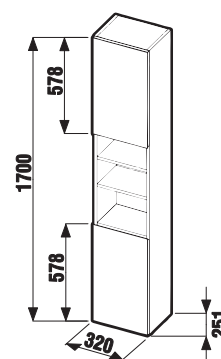

tall cabinet

Article number	Description	Front colour	Body colour
		☐	☐
		white glossy	white
H 45316 1 038 300 1	tall cabinet, 6 shelves, 2 doors, left	x	X
H 45316 2 038 300 1	tall cabinet, 6 shelves, 2 doors, right	x	X