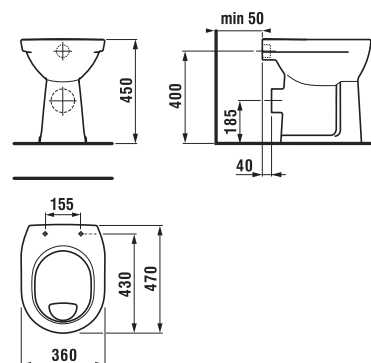

Optional:

H 89295 1 000 000 1	duroplast seat and cover, steel hinges