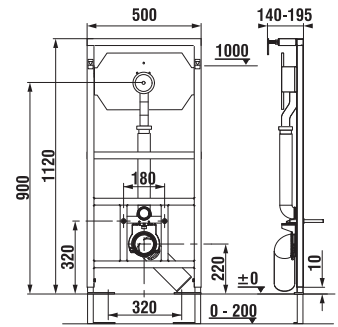

CONCEALED MODULES

WC Fluxor System module for wallhung closets

Article number	Description
H 89364 4 000 000 1	WC Fluxor System is a choice for wallhung WCs with a self-supporting steel frame, installed in public rooms - anchored to the floor and the back wall - designed for pressure-water flushing (pressure push-button is included in the package) - optimum pressure of 5-6 bars, minimum pressure of 3 bars - designed for dry installation - structure load-carrying capacity of 400 kg - Roca logo on push-button

Optional:	
H 89367 3 000 000 1	straight connection for WC module

concealed module for washbasin

Article number	Description
H 89365 6 000 000 1	Washbasin System - designed for forewall installation or wall-mounting - smoothly adjustable feet, height adjustable from 0 to 200 mm - module height 1120 mm - robust structure, load-carrying capacity of 150 kg - rubber adapter of the waste elbow from DN 50 to 40 (included) - complete mounting kit