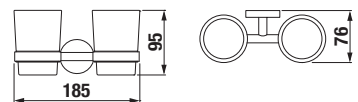

Article number Description
H 38474 1 004 000 1 glass soap dish wall model, complete, chrome