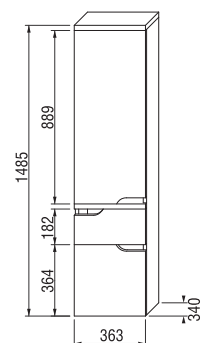

Article number	Description	Body colour (laminated) / front colour (laminated)
H 43419 3 171 500 1	tall cabinet with 2 drawers, left	white/white X
H 43419 3 171 506 1	tall cabinet with 2 drawers, left	white/walnut X