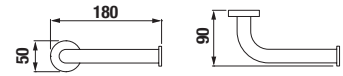

Article number	Description
H 38374 2 004 000 1	reserve toilet paper holder, chrome

Article number	Description
H 38174 3 004 000 1	double towel bar, 55 cm, chrome
H 38174 4 004 000 1	double towel bar, 66 cm, chrome