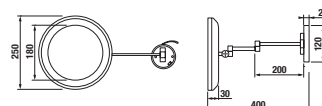

Article number Description
H 3813D 3 004 000 1 hand towel hook

Article number Description
H 3863D 1 004 000 1 make-up mirror, \varnothing 25 cm, 7x magnification, LED backlit, integrated switch, **mains power supply, 6V transformer with a plug**, 180 cm cable, wall-mounted