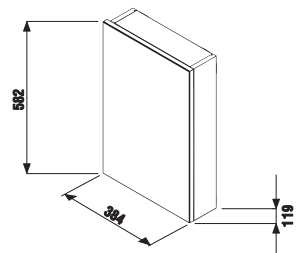

Article number	Description	Body colour/Front colour			
		white	grey	dark oak	cherry
H 45351 2 175 300 1	vanity unit with 1 reversible door, incl. washbasin 40 × 23 cm, with tap hole on the right, mirror cabinet and lighting	X			
H 45351 2 175 301 1	vanity unit with 1 reversible door, incl. washbasin 40 × 23 cm, with tap hole on the right, mirror cabinet and lighting		X		
H 45351 2 175 302 1	vanity unit with 1 reversible door, incl. washbasin 40 × 23 cm, with tap hole on the right, mirror cabinet and lighting			X	
H 45351 2 175 308 1	vanity unit with 1 reversible door, incl. washbasin 40 × 23 cm, with tap hole on the right, mirror cabinet and lighting				X

1+3 PACK
Vanity unit plus washbasin, mirror cabinet and illumination
- Safe delivery
- Space-saving transport packaging
- Simple handling