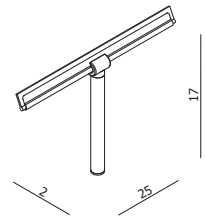

ceramic shower tray

left version

right version

Article number	Description
H 85221 1 000 000 1	ceramic shower tray, asymmetric, 100 × 80 cm, right
H 85221 1 600 000 1	ceramic shower tray, asymmetric, 100 × 80 cm, right, antislip
H 85221 0 000 000 1	ceramic shower tray, asymmetric, 100 × 80 cm, left
H 85221 0 600 000 1	ceramic shower tray, asymmetric, 100 × 80 cm, left, antislip