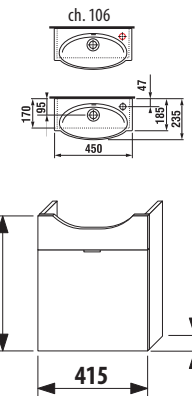

vanity unit with small washbasin 45 cm

Article number	Description	Colour body/front			
		creme	mokka	white	green
H 45510 7 021 560 1	vanity unit with small washbasin 45 cm, tilting door	X			
H 45510 7 021 429 1	vanity unit with small washbasin 45 cm, tilting door		X		
H 45510 7 021 500 1	vanity unit with small washbasin 45 cm, tilting door			X	
H 45510 7 021 156 1	vanity unit with small washbasin 45 cm, tilting door				X

The vanity unit with a tilting door includes an metal-sheet organizer.

1+1 PACK
small cabinet + washbasin
- Safe delivery
- Space-saving transport packaging
- Simple handling