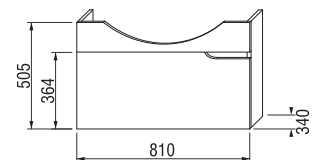

Article number	Description	Body colour (laminated) / front colour (laminated)	
		white/white	white/walnut
H 43414 1 171 500 1	vanity unit for washbasin 85 cm, 1 drawer	X	
H 43414 1 171 506 1	vanity unit for washbasin 85 cm, 1 drawer		X
H 43417 4 171 500 1	inside drawer for vanity unit for washbasin 85 cm		X
H 89424 6 000 000 1	space-saving siphon, distance between the corner valves is 200 mm, DN40		X