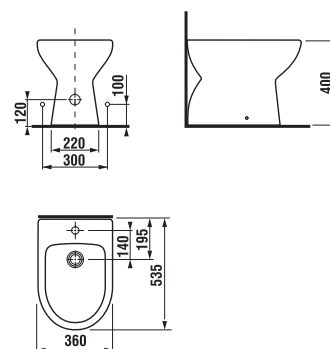

We recommend JIKA concealed modules for JIKA ceramics ware.
For our offer of concealed modules and flushing push buttons please see the chapter Concealed Modules.

Spare parts can be found on page 281.