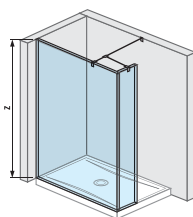

Article number	Glass dimensions (mm)			Shower tray dimensions (mm)		Entrance dimensions (mm)
	X	Y	Z	A	B	C
H 26742 6	1 200	200	2 000	1 200	800/900	600/700
H 26742 7	1 300	200	2 000	1 300	800/900	600/700
H 26742 8	1 400	200	2 000	1 400	800/900	600/700

walk in, corner version

Article number	Description
H 26842 3 002 668 1	walk in, corner version, 70×80 cm for a shower trays 120×80 cm, 130×80 cm, incl. two side mouldings and a bracket, JIKA perla Glass finish
H 26842 4 002 668 1	walk in, corner version, 70×90 cm for a shower trays 120×90 cm, 130×90 cm, incl. two side mouldings and a bracket, JIKA perla Glass finish
H 26842 5 002 668 1	walk in, corner version, 80×80 cm for a shower tray 140×80 cm, incl. two side mouldings and a bracket, JIKA perla Glass finish
H 26842 6 002 668 1	walk in, corner version, 80×90 cm for a shower tray 140×90 cm, incl. two side mouldings and a bracket, JIKA perla Glass finish