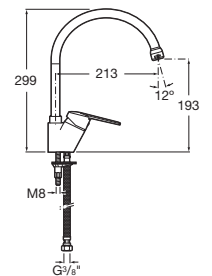

FAUCETS TIGO

wall-mounted sink faucet

Article number	Description
H 35118 7 004 210 1	wall-mounted sink faucet

sink faucet

Article number	Description
H 35118 1 004 200 1	low spout monoblock sink faucet

sink faucet

Article number	Description
H 35118 1 004 000 1	high spout monoblock sink faucet

pull-out sink faucet

Article number	Description
H 35118 1 004 300 1	pull-out sink faucet

Five-year guarantee for all faucets (surface and cartridges)

All faucets are tested for 70 000 cycles

ECODISK
Ecodisk cartridge can control water flow and temperature, achieving up to 50% savings!