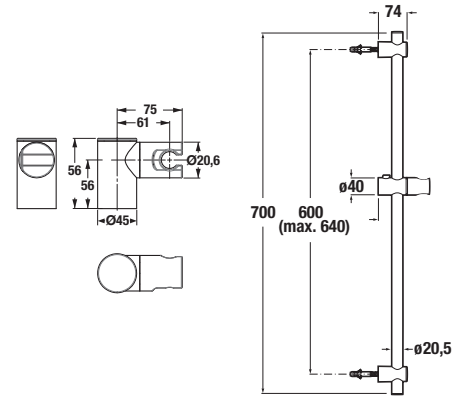

Spare parts can be found on page 284.

Two-year guarantee for shower accessories

ZETA

BATHROOM SERIES ZETA

Beauty in simplicity. You'll find it in the Zeta series, which includes three different sizes of classic sinks and small washbasins. You can also choose from three variants of toilets, wall mounted, standing, and of course a combination toilet.