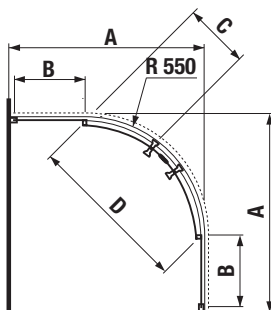

Shower enclosure 800, 900 corner, radius 550, white profile, 4 mm transparent glass or stripy glass with JIKA perla Glass finish, white handles.

Article number	Dimension (mm)	Height (mm)	Thickness (mm)	Glass design
H 25338 1 000 668 1	800	1900	4	transparent
H 25338 2 000 668 1	900	1900	4	transparent
H 25338 1 000 665 1	800	1900	4	stripy glass
H 25338 2 000 665 1	900	1900	4	stripy glass

Article number	Dimensional options (mm) A		Dimension (mm) B	Dimension (mm) C	Intake width (mm) D
	A min	A max			
H 25338 1	780	800	218	389	429
H 25338 2	880	900	318	389	540

charge 668 – transparent glass
charge 665 – stripy glass

Shower enclosures Lyra plus are compatible with JIKA shower trays (Italia, Deep by Jika, Sofia, Padana).

Spare parts can be found on page 283.

WARRANTY
3 years – shower enclosures

GLASS
4/5 mm Thickness of shower enclosure glass

GLASS
4 mm Thickness of shower enclosure glass

HEIGHT
1900 mm Height of shower enclosures