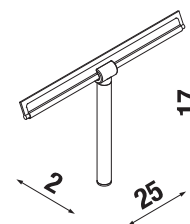

Spare parts can be found on page 283.