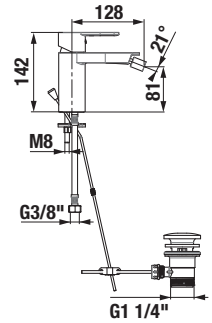

bidet faucet

Article number	Description
H 3411V 1 004 111 1	bidet single-lever faucet, pedestal type, with automatic waste valve
H 3411V 1 004 110 1	bidet single-lever faucet, pedestal type, without waste valve
Optional:	
H 37271 0 004 010 1	angle valve Mio 3/8"-1/2", chrome, 2 pcs

bath tub faucet without a shower set

Article number	Description
H 3211V 7 004 400 1	bath tub single-lever faucet, wall-mounted type, without a shower kit
Optional:	
H 3651X 0 004 362 1	shower kit (hand shower $\varnothing$ 130 mm, 4 different functions, shower holder, shower hose 1.7 m)
H 3651X 0 004 363 1	shower kit (hand shower 130x130 mm, 4 different functions, shower holder, shower hose 1.7 m)
H 3651X 0 004 472 1	shower kit (hand shower $\varnothing$ 130 mm, 4 different functions, slide bar, chrome-plated soap dish, shower hose 1.7 m)
H 3651X 0 004 473 1	shower kit (hand shower 130x130mm, 4 different functions, slide bar, chrome-plated soap dish, shower hose 1.7 m)

bath tub faucet with a shower set

Article number	Description
H 3211V 7 004 131 1	bath tub single-lever faucet, wall-mounted type, with a shower set (hand shower $\varnothing$ 130mm, 4 different functions, shower hose 1.7 m)

shower faucet without a shower set