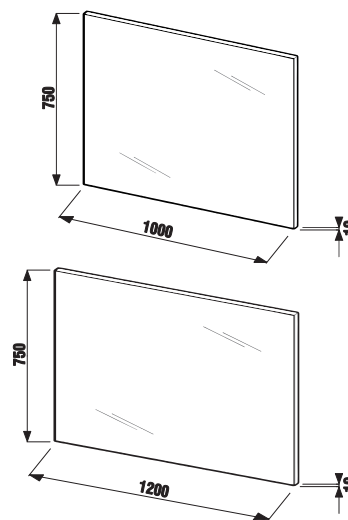

MIRRORS AND LIGHTING

mirror on board Mio

Article number	Description	Body colour
		<input type="checkbox"/> white
H 43422 1 171 500 1	mirror on board, 640 × 573 mm, rotating to 90°	X

mirror on board Zeta

Article number	Description	Colour
		<input type="checkbox"/> white
H 45555 6 039 304 1	mirror on board 75 × 100 cm	X
H 45555 7 039 304 1	mirror on board 75 × 120 cm	X