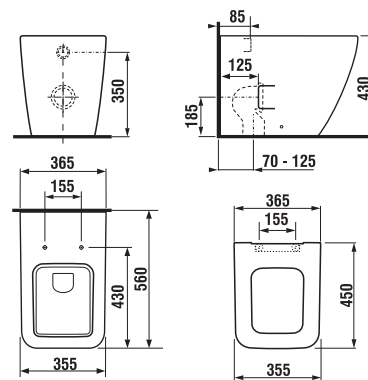

JIKA•perla