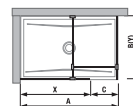

Article number	Glass dimensions (mm)			Shower tray dimensions (mm)		Entrance dimensions (mm)
	X	Y	Z	A	B	C
H 26842 3	684	784	2 000	1 200/1300	800	516/616
H 26842 4	684	884	2 000	1 200/1300	900	516/616
H 26842 5	784	784	2 000	1 400	800	516
H 26842 6	784	884	2 000	1 400	900	516

walk in, glass wall

Article number	Description
H 26842 7 002 668 1	walk in 68×80 cm for shower trays 120×80 cm, 130×80 cm, incl. two side mouldings, moulding to join two glass panes and a bracket, JIKA perla Glass finish
H 26842 8 002 668 1	walk in 68×90 cm for shower trays 120×90 cm, 130×90 cm, incl. two side mouldings, moulding to join two glass panes and a bracket, JIKA perla Glass finish
H 26842 9 002 668 1	walk in 78×80 cm for shower tray 140×80 cm, incl. two side mouldings, moulding to join two glass panes and a bracket, JIKA perla Glass finish
H 26942 0 002 668 1	walk in 78×90 cm for shower tray 140×90 cm, incl. two side mouldings, moulding to join two glass panes and a bracket, JIKA perla Glass finish