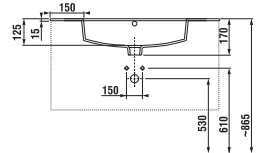

PACK
1+1

1. **1+1 PACK**
   cabinet + washbasin
   - Safe delivery
   - Space-saving transport packaging
   - Simple handling