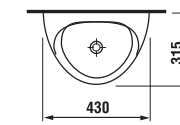

1. A - sensor head with jet
2. B - sensing zone
3. C - control electronics
4. D - electromagnetic valve
5. E - angle valve with filter
6. F - siphon