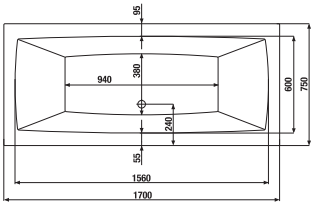

bathtub

NEW

Article number	Description	Capacity
H 22542 0 000 000 1	bathtub Cubito 180 × 80 cm, central outlet, with support	235 l
H 22642 0 000 000 1	bathtub Cubito 170 × 75 cm, central outlet, with support	190 l

Optional:

H 29481 5 004 000 1	automatic overflow including siphon 40/50 mm, length 550 mm, plastic body of overflow
H 29481 6 004 000 1	automatic overflow including siphon 40/50 mm, length 550 mm, brass body of overflow
H 29481 7 004 000 1	automatic overflow with inlet, including siphon 40/50 mm, length 550 mm, plastic body of overflow
H 29481 8 004 000 1	automatic overflow with inlet, including siphon 40/50 mm, length 550 mm, brass body of overflow

bathtub

Article number	Description	Capacity
H 22042 0 000 000 1	bathtub 160 × 70 cm, without support	172 l
H 22142 0 000 000 1	bathtub 160 × 75 cm, without support	201 l
H 22442 0 000 000 1	bathtub 170 × 70 cm, without support	186 l
H 22242 0 000 000 1	bathtub 170 × 75 cm, without support	206 l
H 22342 0 000 000 1	bathtub 180 × 80 cm, without support	265 l

Optional: