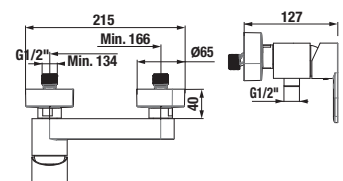

Article number	Description
H 3311V 7 004 400 1	shower single-lever faucet, wall-mounted type, without a shower set
Optional:	
H 3651X 0 004 362 1	shower kit (hand shower $\varnothing$ 130 mm, 4 different functions, shower holder, shower hose 1.7 m)
H 3651X 0 004 363 1	shower kit (hand shower 130x130 mm, 4 different functions, shower holder, shower hose 1.7 m)
H 3651X 0 004 472 1	shower kit (hand shower $\varnothing$ 130 mm, 4 different functions, slide bar, chrome-plated soap dish, shower hose 1.7 m)
H 3651X 0 004 473 1	shower kit (hand shower 130x130mm, 4 different functions, slide bar, chrome-plated soap dish, shower hose 1.7 m)