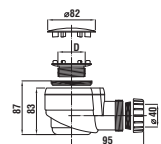

Square shower trays Sofia are recommended in combination with the shower enclosures and doors Cubito pure, and with the shower enclosures Lyra plus. More informations on pages 54-61 and 206-209.