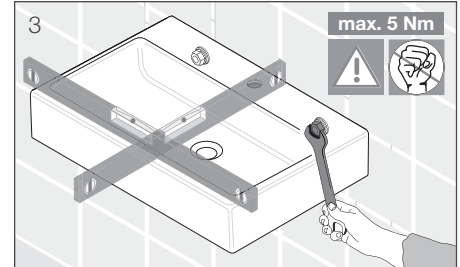

ACCESSORIES FOR BATHROOM CERAMICS

Installation of ceramic products requires **leveling paste** or the **applicable noise damper kit**.

Leveling paste H 89461 4 000 000 1 instalation:

* Liquid soap

** Apply smoothing compound layer of 5-10 mm.