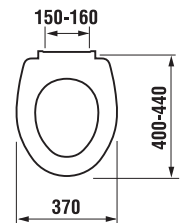

CERAMIC PRODUCTS ZETA

floorstanding WC Zeta – horizontal outlet

Article number	Description	Outlet
H 82239 6 000 000 1	WC Zeta with horizontal outlet, washdown flushing	X
Optional:		
H 89299 9 000 000 1	installation kit for WC	
H 89327 1 000 000 1	thermoplast seat and cover Zeta, plastic hinges, adjustable length of 400–440 mm	
H 89327 1 000 063 7	thermoplast seat Zeta, steel hinges (NOTE: limited length adjustability of 407–425 mm).	
H 89770 1 000 000 1	rubber insert - water supply sealing	

thermoplast seat & cover Zeta

Article number	Description
H 89327 1 000 000 1	thermoplast seat and cover Zeta, plastic hinges, adjustable length of 400–440 mm
H 89327 1 000 063 7	thermoplast seat Zeta, steel hinges (NOTE: limited length adjustability of 407–425 mm).

duroplast seat & cover Zeta

Article number	Description
H 89327 4 000 000 1	duroplast seat and cover Zeta, plastic hinges, adjustable length
H 89327 6 000 000 1	Zeta duroplast WC seat and cover, with slowdown Slowclose mechanism, adjustable plastic hinges

plastic cistern for freestanding WCs

Article number	Description
H 89371 0 000 000 1	plastic cistern for freestanding WCs, side cistern filling 3/8", Dual Flush 3/6 l, including an elbow
H 89371 1 000 000 1	plastic cistern for freestanding WCs, side cistern filling 3/8", with cricket decor for children, Dual Flush 3/6 l, including an elbow

Benefits

- made of thick-walled plastic material with thickness of 4-5 mm
- resistant to UV radiation
- identical colour to that of ceramic products
- very silent operation
- adjustable mounting height attached to the wall

Concealed JIKA system – Basic tank system module – is recommended for floorstanding toilets. For more information please see page 223.

Spare parts can be found on page 281.