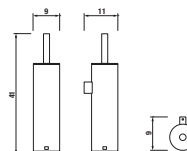

Article number Description
H 3843D 1 004 000 1 wall toilet brush, 41 cm high, chrome