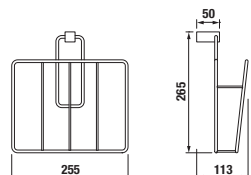

Article number Description
H 38573 2 004 000 1 square wire magazine basket, chrome