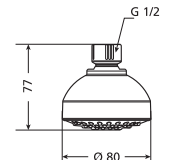

ACCESSORIES RIO

shower hose connection

Article number	Description
H 3631R 0 004 150 1	shower hose connection 1/2"

hand shower holder

Article number	Description
H 3691R 0 004 500 1	hand shower holder, 3 positions, chrome

shower arm

Article number	Description
H 3661R 0 004 004 1	shower arm, chrome (to be ordered separately)

head shower

Article number	Description
H 3671R 1 004 210 1	head shower, Ø 80 mm, 1 function, adjustable to 30°, chrome

head shower

Article number	Description
H 3671R 1 004 214 1	head shower, Ø 100 mm, 1 function
H 3671R 1 004 215 1	head shower, Ø 100 mm, 3 functions

H 3671R 1 004 214 1

H 3671R 1 004 215 1