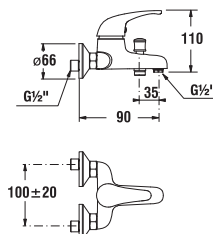

FAUCETS DINO

bath/shower faucet without shower set

Article number	Description
H 32172 7 004 300 1	bath/shower faucet without shower set, spacing 100 mm, chrome

bath/shower faucet without shower set

Article number	Description
H 32172 7 004 200 1	bath/shower wall mounted mixer with swivel spout 350 mm, spacing 100 mm, chrome

shower faucet without shower set

Article number	Description
H 33172 7 004 300 1	shower faucet without shower set, spacing 100 mm, chrome

shower hose

Article number	Description
H 36227 0 004 011 1	Lyra shower hose 1.7 m, brass with double-lock, chrome
H 36227 0 004 021 1	Lyra shower hose 2 m, brass with double-lock, chrome

All shower hoses feature this anti-twist system, concealed in the hose cone.

recommended shower sets Rio

Article number	Description
H 3651R 0 004 100 1	shower set (hand shower, stainless steel shower hose, wall bracket), chrome
H 3651R 0 004 371 1	shower set (hand shower, stainless steel shower hose, bar), chrome

SHOWER SET
Shower set includes a hand shower, a hose, and a holder or a shower bar

Spare parts can be found on page 284.

WARRANTY
5 years
on cartridge
and surface

All faucets are tested for 70 000 cycles