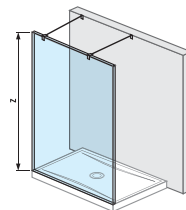

Article number	Glass dimensions (mm)		Shower tray dimensions (mm)	
	X	Z	A	B
H 26742 0	1 180	2 000	1 200	800/900
H 26742 1	1 280	2 000	1 300	800/900
H 26742 2	1 380	2 000	1 400	800/900

glass wall, side-mounted