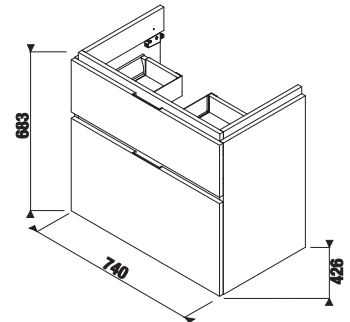

vanity unit for washbasin 75 cm, 2 drawers

Article number	Description	Colour		
		white glossy	dark pine	oak
H 40J42 5 403 500 1	vanity unit for washbasin 75 cm H 81242 1, 2 drawers, cut out on the right	X		
H 40J42 5 403 461 1	vanity unit for washbasin 75 cm H 81242 1, 2 drawers, cut out on the right		X	
H 40J42 5 403 519 1	vanity unit for washbasin 75 cm H 81242 1, 2 drawers, cut out on the right			X
H 40J42 5 404 500 1	vanity unit for washbasin 75 cm H 81242 2, 2 drawers, cut out on the left	X		
H 40J42 5 404 461 1	vanity unit for washbasin 75 cm H 81242 2, 2 drawers, cut out on the left		X	
H 40J42 5 404 519 1	vanity unit for washbasin 75 cm H 81242 2, 2 drawers, cut out on the left			X

Optional:

H 49440 1 039 000 1 legs for wall-mounted sink cabinets, chrome (1 pair)

Please combine these vanity units with the space-saving JIKA siphon H 89424 6 000 000 1, NOTE: the spacing for corner valves in this case must be 200 mm.

vanity unit for washbasin 85 cm

Article number	Description	Colour		
		white glossy	dark pine	oak
H 40J42 6 301 500 1	vanity unit for washbasin 85 cm H 81042 6, 1 drawer	X		
H 40J42 6 301 461 1	vanity unit for washbasin 85 cm H 81042 6, 1 drawer		X	
H 40J42 6 301 519 1	vanity unit for washbasin 85 cm H 81042 6, 1 drawer			X

Please combine these vanity units with the space-saving JIKA siphon H 89424 6 000 000 1, NOTE: the spacing for corner valves in this case must be 200 mm.

Also combine Cubito set with mirrors and lights specified in other sections of this catalogue.

Spare parts can be found on page 282.