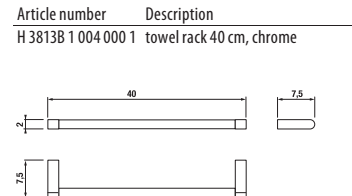

BATHROOM ACCESSORIES PURE