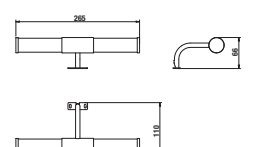

BATHROOM FURNITURE **LYRA**

mirror cabinet 80 x 40 cm

Article number	Description	Body colour
H 45322 1 038 304 1	mirror cabinet 80 x 40 cm	white X

mirror cabinet 80 x 50 cm

Article number	Description	Body colour
H 45323 1 038 304 1	mirror cabinet 80 x 50 cm	white X

mirror cabinet 80 x 60 cm

Article number	Description	Body colour
H 45324 1 038 304 1	mirror cabinet 80 x 60 cm	white X

mirror cabinet 80 x 77,5 cm

Article number	Description	Body colour
H 45325 1 038 304 1	mirror cabinet 80 x 77,5 cm	white X

Moonbox lighting

Article number	Description
H 49430 3 176 000 1	Moonbox lighting IP44, 2x G9, max. 33 W

Sunrise lighting

Article number	Description
H 49430 2 039 000 1	double Sunrise lighting for Lyra, IP 44, 2x G9, max. 33 W

Horizon lighting

Article number	Description
H 49430 1 039 000 1	halogen Horizon lighting, IP44, 2x G9, max. 33 W

furniture feet

Optional:	Description
H 49440 1 039 000 1	feet, chrome-plated, 106-116 mm (1 pair)

Other lighting options can be found in the Mirrors and Lighting section.