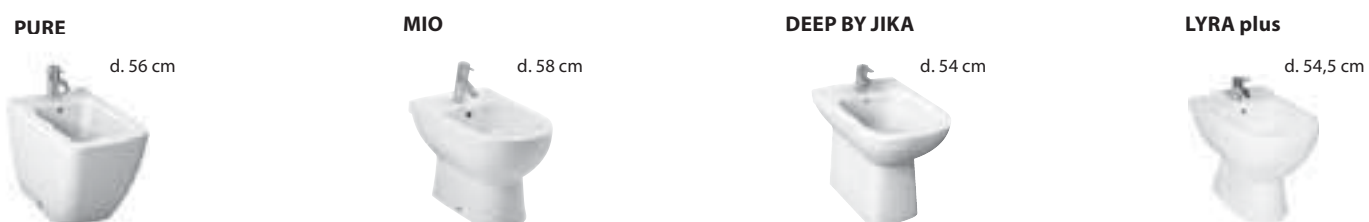

OVERVIEW OF FLOORSTANDING BIDETS