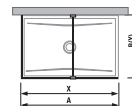

Article number	Glass dimensions (mm)			Shower tray dimensions (mm)	
	X	Y	Z	A	B
H 26942 1	1 194	784	2 000	1 200	800
H 26942 2	1 194	884	2 000	1 200	900
H 26942 3	1 294	784	2 000	1 300	800
H 26942 4	1 294	884	2 000	1 300	900
H 26942 5	1 394	784	2 000	1 400	800
H 26942 6	1 394	884	2 000	1 400	900