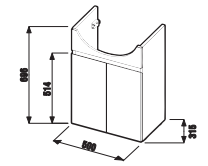

BATHROOM FURNITURE **LYRA**

vanity unit under washbasin 55 and 60 cm

Article number	Description	Front colour	Body colour
		☐	☐
		white glossy	white
H 45311 1 038 300 1	vanity unit with 2 doors, for washbasin 55 cm	x	X
H 45312 1 038 300 1	vanity unit with 2 doors, for washbasin 60 cm	x	X