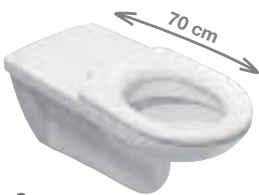

wallhung WC Deep by Jika with extended length

Article number	Description
H 82064 2 000 000 1	wallhung WC washdown, length 70 cm

Optional:

H 89328 2 300 000 1	duroplast seat without cover, plastic hinges
H 89328 2 300 063 1	duroplast seat without cover, steel hinges
H 89011 0 000 000 1	extension supply pipe (1 m Ø 45 mm) to connect the wallhung WC to the standard built-in cisterns