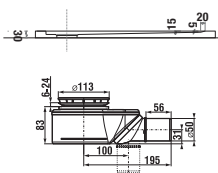

Spare parts can be found on page 283.