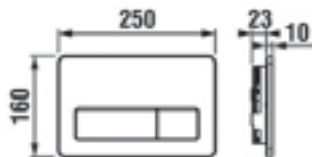

Flushing push-buttons by Roca are compatible with JIKA concealed modules.

Spare parts can be found on page 285.