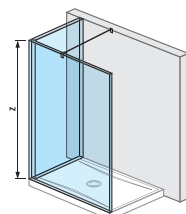

Article number	Glass dimensions (mm)			Shower tray dimensions (mm)	
	X	Y	Z	A	B
H 26942 1	1 194	784	2 000	1 200	800
H 26942 2	1 194	884	2 000	1 200	900
H 26942 3	1 294	784	2 000	1 300	800
H 26942 4	1 294	884	2 000	1 300	900
H 26942 5	1 394	784	2 000	1 400	800
H 26942 6	1 394	884	2 000	1 400	900