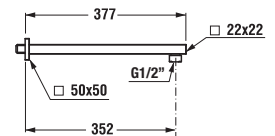

Article number	Description
H 36742 0 004 000 1	head shower, chrome
H 36742 0 004 042 1	head shower, chrome
H 36642 0 004 000 1	shower arm, chrome

Clean touch
Function that facilitates cleaning of shower jets; soft rubbers guarantee easy removal of limescale.