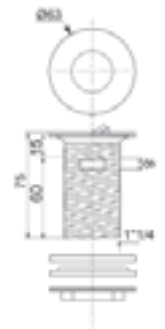

ACCESSORIES RIO

recommended shower sets Rio

Article number	Description
H 3651R 0 004 361 1	shower set (hand shower $\varnothing$ 100mm, 1 function, hand shower holder, shower hose 1.7 m, metal)
H 3651R 0 004 373 1	shower set (hand shower $\varnothing$ 100mm, 3 different functions, hand shower holder, shower hose 1.7 m, metal)
Optional:	
H 3641X 0 004 811 1	slide bar soap dish H 3 641X 0 004 310 1, chrome-plated

washbasin outlet

Article number	Description
H 37018 9 004 103 1	washbasin rotary outlet, anti-vandal, 5/4"-75 mm

bidet shower set

Article number	Description
H 3651R 0 004 112 1	bidet handshower with stop valve, wall bracket fixed, metal shower hose 1,2 m

Spare parts can be found on page 284.