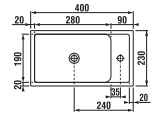

BATHROOM SERIES PETIT

set with washbasin 40 cm

Article number	Description	Body colour/Front colour
		white grey dark oak cherry
H 45351 4 175 300 1	vanity unit with 1 reversible door, incl. washbasin 40 x 23 cm, with tap hole on the right, mirror and lighting	X
H 45351 4 175 301 1	vanity unit with 1 reversible door, incl. washbasin 40 x 23 cm, with tap hole on the right, mirror and lighting	X
H 45351 4 175 302 1	vanity unit with 1 reversible door, incl. washbasin 40 x 23 cm, with tap hole on the right, mirror and lighting	X
H 45351 4 175 308 1	vanity unit with 1 reversible door, incl. washbasin 40 x 23 cm, with tap hole on the right, mirror and lighting	X

1+3 PACK
Vanity unit plus washbasin, mirror cabinet and illumination
- Safe delivery
- Space-saving transport packaging
- Simple handling

lighting

Article number	Description
H 49430 2 039 000 1	double Sunrise lighting for Lyra, IP 44, 2x G9, max. 33 W
H 49430 1 039 000 1	halogen Horizon lighting, IP44, 2x G9, max. 33 W
H 49430 3 176 000 1	Moonbox lighting, IP44, 2x G9, max. 33 W

Other lighting options can be found in the Mirrors and Lighting section.

LIGHTING IN THE BATHROOM

Moonbox lighting units comply with strict European standards IEC 364-7-701.
INSTALLATION OF WIRES SHOULD BE PERFORMED BY AN ELECTRICIAN.

CUBE PETIT