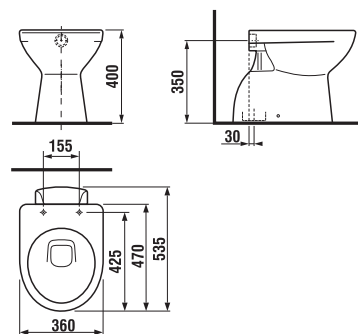

CERAMIC PRODUCTS LYRA PLUS

floorstanding WC with horizontal outlet

Article number	Description	Outlet
H 82138 6 000 000 1	floorstanding WC, washdown flushing, horizontal outlet (including installation kit)	→ x

Optional:

H 89338 4 300 063 1	seat and cover, duroplast, steel hinges – for wallhung WC Lyra plus
H 89338 5 300 000 1	seat and cover, duroplast, Slowclose lowering mechanism, plastic hinges – for wallhung WCs Lyra plus
H 89338 7 000 000 1	seat and cover, thermoplastic, plastic hinges – for wallhung WC Lyra plus

floorstanding WC with vertical outlet

Article number	Description	Outlet
H 82138 7 000 000 1	floorstanding WC, washdown flushing, vertical outlet (including installation kit)	↓ x

Optional:

H 89338 4 300 063 1	seat and cover, duroplast, steel hinges – for wallhung WC Lyra plus
H 89338 5 300 000 1	seat and cover, duroplast, Slowclose lowering mechanism, plastic hinges – for wallhung WCs Lyra plus
H 89338 7 000 000 1	seat and cover, thermoplastic, plastic hinges – for wallhung WC Lyra plus

floorstanding bidet

Article number	Description	304
H 83238 0 000 304 1	floorstanding bidet (including installation kit)	x

We recommend JIKA concealed modules for JIKA ceramics ware.
For our offer of concealed modules and flushing push buttons please see the chapter Concealed Modules.

Spare parts can be found on page 281.