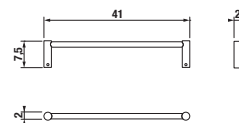

Article number Description
H 3813A 1 004 000 1 towel rack 40 cm, chrome