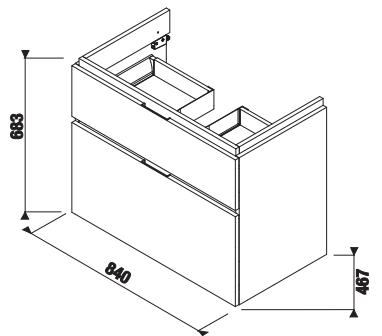

Spare parts can be found on page 282.

BATHROOM FURNITURE CUBITO

vanity unit for washbasin 85 cm, 2 drawers

Article number	Description	Colour
		<input type="checkbox"/> white glossy <input type="checkbox"/> dark pine <input type="checkbox"/> oak
H 40J42 6 402 500 1	vanity unit for washbasin 85 cm H 81042 6, 2 drawers	X
H 40J42 6 402 461 1	vanity unit for washbasin 85 cm H 81042 6, 2 drawers	X
H 40J42 6 402 519 1	vanity unit for washbasin 85 cm H 81042 6, 2 drawers	X