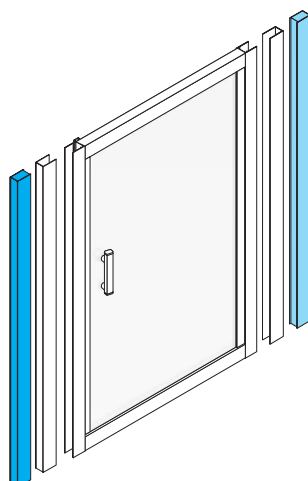

extension profile

Article number	Description
H 29124 8 000 015 1	The extension moulding for shower enclosures and shower doors can be used to extend the integral mouldings of the shower enclosure/door