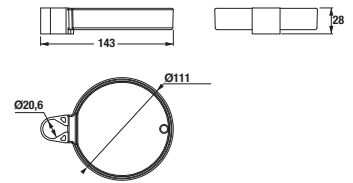

FAUCETS AND ACCESSORIES CUBITO

slide bar soap dish Cubito-N

Article number	Description
H 3641X 0 004 811 1	soap dish for slide bar H 3641X 0 004 310 1, chrome-plated