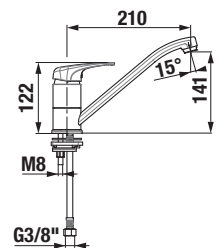

bidet faucet

Article number	Description
H 3411U 1 004 111 1	bidet faucet, pedestal type, with automatic outlet

sink faucet with long spout

Article number	Description
H 3511U 1 004 230 1	sink faucet, pedestal type, swivel spout length 210 mm