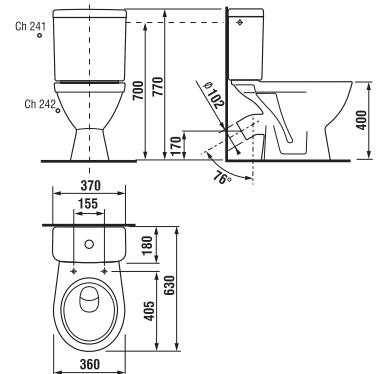

Article number	Description	Water inlet	Flushing mechanism included	Outlet
H 82638 4 000 241 1	WC combination	x	x	x
H 82638 4 000 242 1	WC combination	x	x	x
Optional:				
H 89299 9 000 000 1	installation kit for WC			
H 89338 0 300 063 1	seat and cover, duroplast, steel hinges – for WC combinations Lyra plus			
H 89338 1 300 000 1	seat and cover, duroplast, Slowclose lowering mechanism, plastic hinges – for WC combinations Lyra plus			
H 89338 3 000 000 1	seat and cover, thermoplast, plastic hinges – for WC combinations Lyra plus