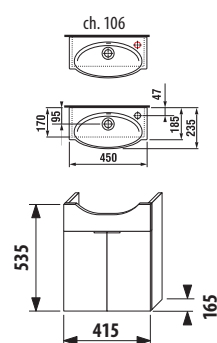

1+1 PACK
small cabinet + washbasin
- Safe delivery
- Space-saving transport packaging
- Simple handling