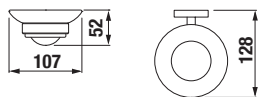

BATHROOM ACCESSORIES MIO

The Mio series of bathroom accessories relies on the perfect workmanship. The most significant detail is a circle - for noble wall mounting or to make an attractive end of a hand towel hook and other small necessities in your bathroom.

Article number Description
H 38774 1 004 000 1 hook, chrome

Article number Description
H 38474 3 004 000 1 glass tumbler holder wall model, complete, chrome

Article number Description
H 38774 2 004 000 1 double hook, chrome

Article number Description
H 38474 4 004 000 1 double glass tumbler holder wall model, complete, chrome

Article number Description
H 38474 1 004 000 1 glass soap dish wall model, complete, chrome

Article number Description
H 38474 5 004 000 1 ceramic soap dispenser wall model, complete, chrome

Article number Description
H 38474 2 004 000 1 soap basket, chrome

Article number Description
H 38174 7 004 000 1 fixed towel holder, 330 mm, chrom

Spare parts can be found at www.jika.eu, section SERVICE.