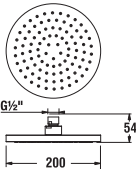

Article number	Description
H 36771 0 004 042 1	head shower, 1 function, flow rate 9 l/min, showering part chrome
H 36627 0 004 020 1	shower arm, chrome (optional)

Article number	Description
H 36771 0 004 041 1	head shower, 1 function, showering part chrome
H 36627 0 004 020 1	shower arm, chrome (optional)