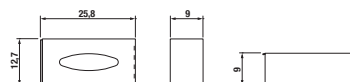

Article number Description
H 3863D 2 004 000 1 bathroom tissue dispenser, 25,5 x 12,5 x 9 cm, polished stainless steel