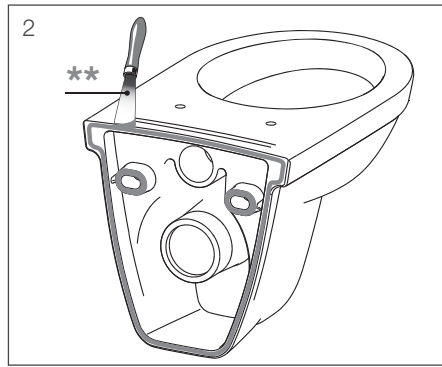

ACCESSORIES FOR BATHROOM CERAMICS

Installation of ceramic products requires **leveling paste** or the **applicable noise damper kit**.

Leveling paste H 89461 4 000 000 1 instalation:

* Liquid soap

** Apply smoothing compound layer of 5-10 mm.