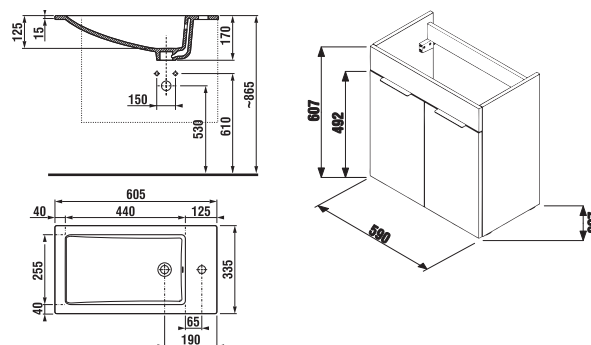

Spare parts can be found on page 282.

CUBE
PETIT