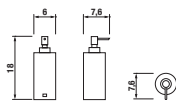

Article number Description
H 3833D 2 004 200 1 countertop soap dispenser, volume 192 ml, chrome