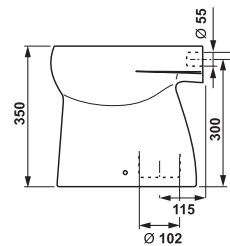

Optional:

Article number	Description	Price white
H 89703 7 300 000 1	duroplast seat Baby without cover, plastic hinges, white	21.3 €
H 89703 7 323 000 1	duroplast seat Baby, green, without cover, plastic hinges	
H 89703 7 324 000 1	duroplast seat Baby, pink, without cover, plastic hinges	