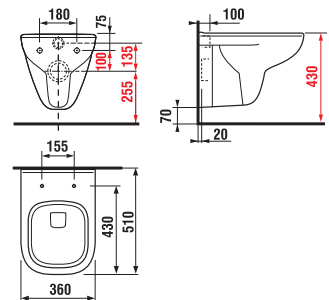

Mind the connection height.