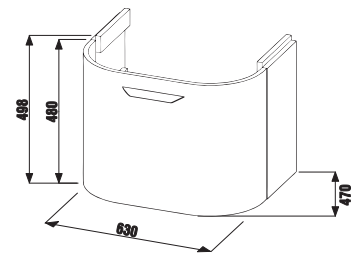

vanity unit for washbasin 65 cm

Article number	Description	Body colour/Front
		☐ white ☐ ash ☐ golden oak
H 45413 4 434 500 1	vanity unit for WB 65 cm, 1 drawer, rounded front	X
H 45413 4 434 340 1	vanity unit for WB 65 cm, 1 drawer, rounded front	X
H 45413 4 434 341 1	vanity unit for WB 65 cm, 1 drawer, rounded front	X

Spare parts can be found on page 282.