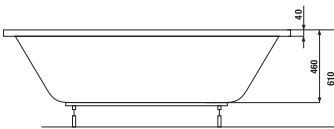

bathtub

NEW

Article number	Description	Capacity
H 22542 0 000 000 1	bathtub Cubito 180 × 80 cm, central outlet, with support	235 l
H 22642 0 000 000 1	bathtub Cubito 170 × 75 cm, central outlet, with support	190 l

Optional:

H 29481 5 004 000 1	automatic overflow including siphon 40/50 mm, length 550 mm, plastic body of overflow
H 29481 6 004 000 1	automatic overflow including siphon 40/50 mm, length 550 mm, brass body of overflow
H 29481 7 004 000 1	automatic overflow with inlet, including siphon 40/50 mm, length 550 mm, plastic body of overflow
H 29481 8 004 000 1	automatic overflow with inlet, including siphon 40/50 mm, length 550 mm, brass body of overflow

bathtub

Article number	Description	Capacity
H 22042 0 000 000 1	bathtub 160 × 70 cm, without support	172 l
H 22142 0 000 000 1	bathtub 160 × 75 cm, without support	201 l
H 22442 0 000 000 1	bathtub 170 × 70 cm, without support	186 l
H 22242 0 000 000 1	bathtub 170 × 75 cm, without support	206 l
H 22342 0 000 000 1	bathtub 180 × 80 cm, without support	265 l

Optional: