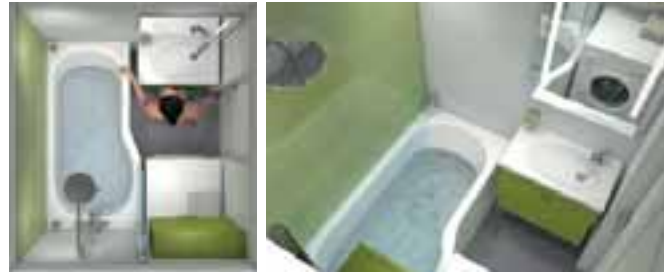

Unique concept for small bathrooms

2,3 m² + 0,85 m²