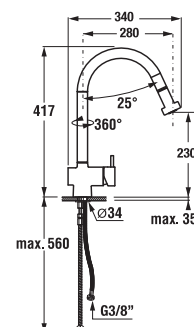

Article number	Description
H 35171 1 004 300 1	kitchen pull-out faucet, chrome