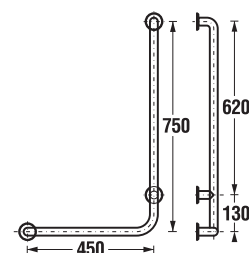

White design

Article number	Description
H 38971 2 000 000 1	shower handrail, 750 × 450 mm, left, white
H 38972 2 000 000 1	shower handrail, 750 × 450 mm, left, white

universal handrail

Stainless steel design