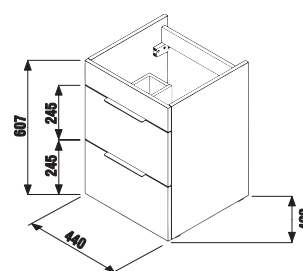

Article number	Description	Body colour/Front colour	
		white	dark oak
H 45362 1 176 300 1	vanity unit with 2 doors incl. washbasin 45 × 43 cm	X	
H 45362 1 176 302 1	vanity unit with 2 doors incl. washbasin 45 × 43 cm		X
H 45362 2 176 300 1	vanity unit with 2 drawers incl. washbasin 45 × 43 cm	X	
H 45362 2 176 302 1	vanity unit with 2 drawers incl. washbasin 45 × 43 cm		X