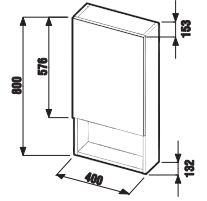

BATHROOM FURNITURE **LYRA**

mirror cabinet 80 x 40 cm

Article number	Description	Body colour
H 45322 1 038 304 1	mirror cabinet 80 x 40 cm	white X