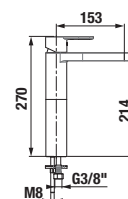

Five-year guarantee for all faucets (surface and cartridges).

Two-year guarantee for shower accessories.

All faucets cartridges are tested for 70 000 cycles.

Pearlator with adjustable water flow.

Flow rate of all faucets is 6 l/min.