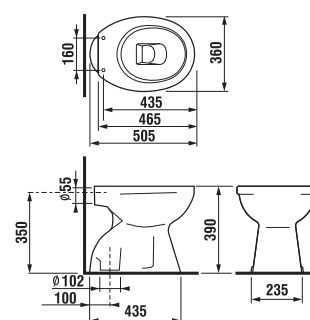

SINGLE TOILETS

freestanding WC Lyra plus, with vertical outlet

Spare Article number:	Description	Outlet
H 82538 7 000 000 1	freestanding WC, wash-out flushing, vertical outlet, open water rim	↓ x

Optional:
H 89295 1 000 000 1 duroplast seat and cover, steel hinges

floorstanding WC Zeta plus, vertical outlet

Spare Article number:	Description	Outlet
H 82174 6 000 000 1	floorstanding WC Zeta plus	↓ X

Optional:
H 89327 1 000 000 1 thermoplast seat and cover Zeta, plastic hinges, adjustable length of 400–440 mm

floorstanding WC Zeta plus, horizontal outlet

Spare Article number:	Description	Outlet
H 82174 7 000 000 1	floorstanding WC Zeta plus	→ X

Optional:
H 89327 1 000 000 1 thermoplast seat and cover Zeta, plastic hinges, adjustable length of 400–440 mm

floorstanding WC Sam – medium vertical outlet

Spare Article number:	Description	Outlet
H 82122 7 000 000 1	WC Sam with medium vertical outlet, washdown flushing	↓ X

Optional:
H 89299 9 000 000 1 installation kit for WC
H 89770 1 000 000 1 rubber insert - water supply sealing
H 89252 0 000 000 1 thermoplast seat and cover
H 89337 0 300 000 1 duroplast seat and cover Dino, plastic hinges
H 89327 1 000 000 1 thermoplast seat and cover Zeta, plastic hinges, adjustable length of 400–440 mm
H 89327 1 000 063 7 thermoplast seat and cover Zeta, steel hinges, (NOTE: limited length adjustability of 407–425 mm).

Spare parts can be found on page 281.