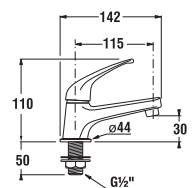

Article number	Description
H 31572 0 004 000 1	washbasin faucet, only for cold water, chrome