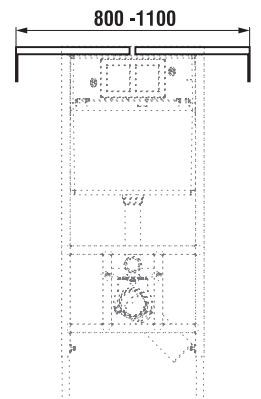

Flushing push-buttons by Roca are compatible with JIKA concealed modules.