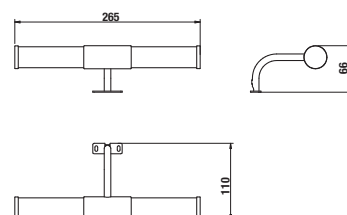

Other lighting options can be found in Mirrors and Lighting section.