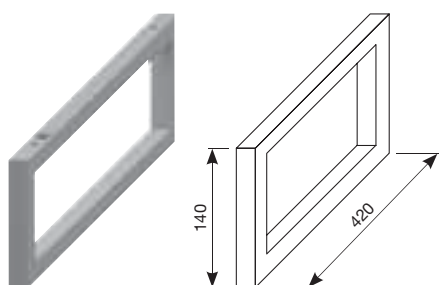

- H 45013 3 172 000 1 silver pcs .....
- H 47J00 4 000 000 1 matt white pcs .....

Order number: .....

Ordered by: .....