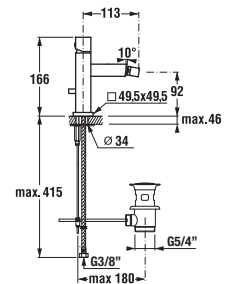

washbasin faucet

Article number	Description
H 31142 1 004 001 1	washbasin faucet with Click-Clack waste, chrome-plated

Optional:	
H 37242 0 004 010 1	angle valve Cubito 3/8"-1/2", chrome, 2 pcs

washbasin high spout faucet

Article number	Description
H 31142 8 004 002 1	washbasin high spout faucet with Click-Clack waste, chrome-plated

Optional:	
H 37242 0 004 010 1	angle valve Cubito 3/8"-1/2", chrome, 2 pcs

bidet faucet

Article number	Description
H 34142 1 004 001 1	bidet faucet with pop-up waste, chrome-plated

Optional:	
H 37242 0 004 010 1	angle valve Cubito 3/8"-1/2", chrome, 2 pcs

bath tub faucet without shower set

Article number	Description
H 32242 7 004 000 1	bath/shower wall mounted faucet w/o shower set, chrome-plated

Optional:	
H 36042 0 004 040 1	shower set I. (hand shower Cubito I., 1 function, hand shower holder, shower hose 1.7 m), chrome
H 36042 0 004 041 1	shower set II. (hand shower Cubito II., 1 function, hand shower holder, shower hose 1.7 m)
H 36042 1 004 040 1	shower set I. (hand shower Cubito I., sliding bar, shower hose 1.7m), chrome
H 36042 1 004 041 1	shower set II. (hand shower Cubito II., sliding bar, shower hose 1.7m), chrome

recommended

Accessories	
H 89034 9 000 000 1	installation kit for washbasins
H 37242 0 004 010 1	angle valve, 3/8"-1/2", chrome-plated, 2 pcs
H 37271 0 004 010 1	Mio angle valve, 3/8"-1/2", chrome-plated, 2 pcs
H 37471 0 004 000 1	Mio washbasin siphon, 5/4" (32 mm), chrome-plated, brass
H 37473 0 004 000 1	Cubito washbasin siphon, 5/4" (32 mm), chrome-plated, brass

Spare parts can be found on page 284.