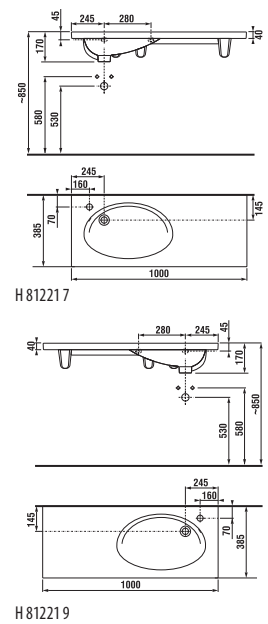

Spare parts can be found on page 281.