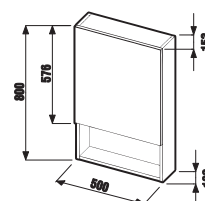

Article number	Description	Body colour
H 45323 1 038 304 1	mirror cabinet 80 × 50 cm	white X