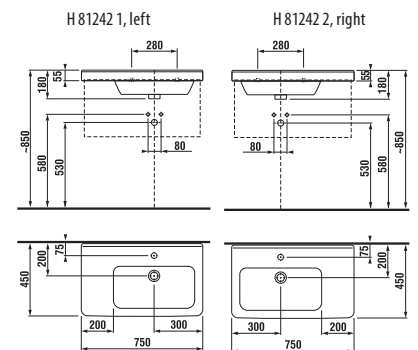

MAGIC FIX

Product number xxx = colour number (000 white, 100 JIKA perla)

Spare parts can be found on page 281.