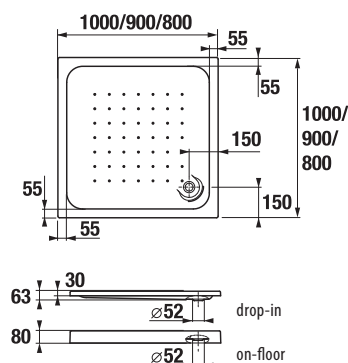

SHOWER TRAYS DEEP BY JIKA

acrylic shower trays Deep by Jika

Article number	Description
H 21182 1 000 000 1	square shower tray, on-floor, 800 × 800 mm, white
H 21182 2 000 000 1	square shower tray, on-floor, 900 × 900 mm, white
H 21182 3 000 000 1	square shower tray, on-floor, 1000 × 1000 mm, white
H 21183 1 000 000 1	square shower tray, drop-in, 800 × 800 mm, white
H 21183 2 000 000 1	square shower tray, drop-in, 900 × 900 mm, white

Optional:

H 29482 4 000 000 1	siphon for shower trays 50/40 mm, stainless steel cover with JIKA logo; flowrate of 39 l/min
H 29555 6 000 000 1	Laufen feet for acrylic shower trays

acrylic shower trays Deep by Jika

Article number	Description
H 21382 1 000 000 1	corner shower tray, on-floor, 800 × 800 mm, radius 550 mm, white
H 21382 2 000 000 1	corner shower tray, on-floor, 900 × 900 mm, radius 550 mm, white
H 21382 3 000 000 1	corner shower tray, on-floor, 1000 × 1000 mm, radius 550 mm, white

Optional:

H 29482 4 000 000 1	siphon for shower trays 50/40 mm, stainless steel cover with JIKA logo; flowrate of 39 l/min
H 29555 6 000 000 1	Laufen feet for acrylic shower trays

Antislip

You will not slip in your shower tray thanks to the special anti-slip surface.

H 2 9482 4 000 000 1

Benefits

- Extended five-year warranty
- All our bathtubs and basins are made from 100% acryl.
- On-floor and drop-in version
- Antislip finish
- Good insulation properties
- Warm surface
- Colour stability
- Easy maintenance

Combination with JIKA shower enclosures and doors is recommended (Cubito, Cubito Pure, Lyra plus).

Spare parts can be found on page 283.

100% ACRYL
All our bathtubs and shower trays are made from 100% acryl

made in EU
Made in the European Union

WARRANTY
Shower trays and bathtubs