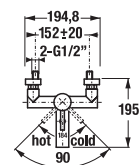

washbasin faucet

Article number	Description
H 31171 1 004 001 1	washbasin faucet with pop-up waste valve, chrome

Optional:	
H 37271 0 004 010 1	angle valve Mio 3/8"-1/2", chrome, 2 pcs

washbasin high neck faucet

Article number	Description
H 31171 8 004 002 1	washbasin high neck faucet with Click-Clack waste, chrome

Optional:	
H 37271 0 004 010 1	angle valve Mio 3/8"-1/2", chrome, 2 pcs

bidet faucet

Article number	Description
H 34171 1 004 001 1	bidet faucet with pop-up waste valve, chrome

Optional:	
H 37271 0 004 010 1	angle valve Mio 3/8"-1/2", chrome, 2 pcs

bath tub faucet without shower set

Article number	Description
H 32171 7 004 000 1	bath/shower wall mounted faucet w/o shower set, chrome

Optional:	
H 36071 0 004 021 1	shower set (hand shower 5 functions, hand shower holder, shower hose 1.7 m), chrome
H 36071 0 004 020 1	shower set (hand shower 1 function, hand shower holder, shower hose 1.7 m), chrome
H 36071 1 004 020 1	shower set (hand shower 1 function, sliding bar, hose 1.7 m)
H 36071 1 004 021 1	shower set (hand shower 5 functions, sliding bar, hose 1.7 m)

shower faucet without shower set

Article number	Description
H 33171 7 004 000 1	shower wall mounted faucet w/o shower set, chrome

Optional:	
H 36071 0 004 021 1	shower set (hand shower 5 functions, hand shower holder, shower hose 1.7 m), chrome
H 36071 0 004 020 1	shower set (hand shower 1 function, hand shower holder, shower hose 1.7 m), chrome
H 36071 1 004 020 1	shower set (hand shower 1 function, sliding bar, hose 1.7 m)
H 36071 1 004 021 1	shower set (hand shower 5 functions, sliding bar, hose 1.7 m)

OPTIM ECO

By turning the knob on the cartridge you can easily control the temperature of mixed water; by unscrewing the limiting bolt on the control cartridge valve, you can reduce the water flow.

All faucets are tested for 70 000 cycles.