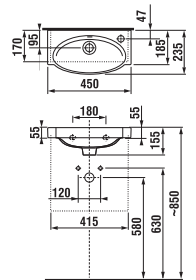

CERAMIC PRODUCTS TIGO

countertop double washbasin 125 cm

Article number Description

H 81421 7 000 yyy 1 countertop double washbasin 125 cm*

* leveling paste is included in the package

Optional:

H 38121 3 004 000 1 front-mounted towel rail for Tigo 125 cm washbasin, stainless steel

H 38121 4 004 000 1 side-mounted towel rail for Tigo washbasins, left/right, stainless steel

Front and side holders cannot be installed at the same time.

small washbasin 45 cm

Article number Description

H 81521 2 000 yyy 1 small washbasin 45 cm

wallhung WC

Article number Description

H 82021 3 000 000 1 wallhung WC Compact, flushing with 3/4.5 liters, closed water rim

Optional:

H 89338 5 300 063 1 duroplast seat and cover, with lowering system Slowclose, chrome-plated hinges

H 89338 4 300 063 1 duroplast seat and cover, steel hinges

H 89269 5 000 000 1 Laufen noise damper kit

H 89461 4 000 000 1 Laufen leveling paste

The correct setting for the valve in the concealed module is a flushing volume of 4.5 / 3 litres.

The wall-mounted Tigo toilet can be combined with a Multiclean bidet seat from the Roca brand. (For more details see Roca catalogue or www.roca.com).